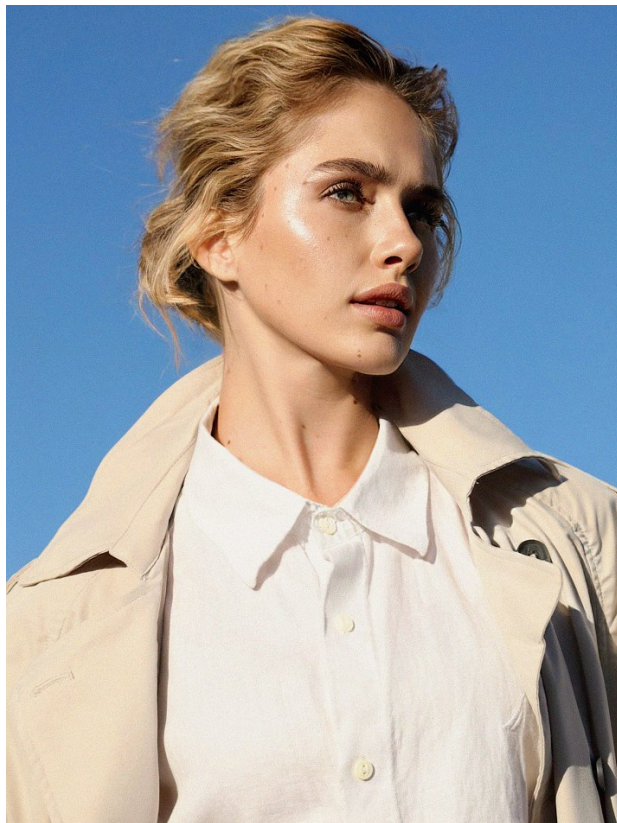

BOSS MODELS

CAPE TOWN

MIEKA SMITH

Height: 177cm Bust: 84cm Waist: 64cm Hips: 96cm Shoe: 6 UK Hair: Blonde Eyes: Blue