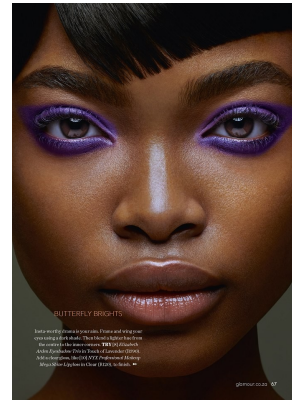

# BOSS MODELS

CAPE TOWN

## NNEOMA ANOSIKE

Height: 175cm Bust: 86cm Waist: 64cm Hips: 89cm Shoe: 5.5 UK Hair: Dark Brown Eyes: Brown