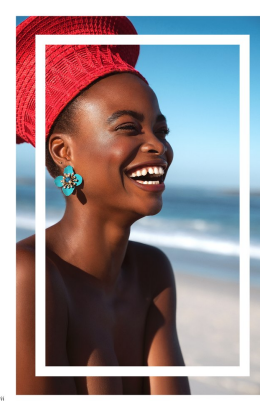

BOSS MODELS

CAPE TOWN

NNEOMA ANOSIKE

Height: 175cm Bust: 86cm Waist: 64cm Hips: 89cm Shoe: 5.5 UK Hair: Dark Brown Eyes: Brown

BOSS MODELS

CAPE TOWN

NNEOMA ANOSIKE

Height: 175cm Bust: 86cm Waist: 64cm Hips: 89cm Shoe: 5.5 UK Hair: Dark Brown Eyes: Brown