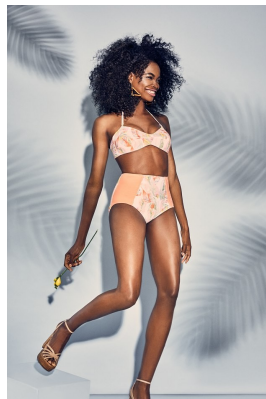

BOSS MODELS

CAPE TOWN

NNEOMA ANOSIKE

Height: 175cm Bust: 86cm Waist: 64cm Hips: 89cm Shoe: 5.5 UK Hair: Dark Brown Eyes: Brown

BOSS MODELS

CAPE TOWN

NNEOMA ANOSIKE

Height: 175cm Bust: 86cm Waist: 64cm Hips: 89cm Shoe: 5.5 UK Hair: Dark Brown Eyes: Brown