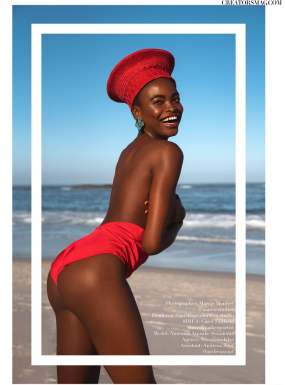

BOSS MODELS

CAPE TOWN

NNEOMA ANOSIKE

Height: 175cm Bust: 86cm Waist: 64cm Hips: 89cm Shoe: 5.5 UK Hair: Dark Brown Eyes: Brown

BOSS MODELS

CAPE TOWN

NNEOMA ANOSIKE

Height: 175cm Bust: 86cm Waist: 64cm Hips: 89cm Shoe: 5.5 UK Hair: Dark Brown Eyes: Brown