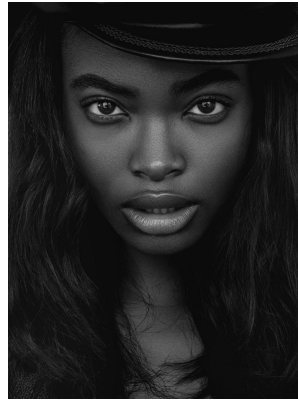

BOSS MODELS

CAPE TOWN

NNEOMA ANOSIKE

Height: 175cm Bust: 86cm Waist: 64cm Hips: 89cm Shoe: 5.5 UK Hair: Dark Brown Eyes: Brown

BOSS MODELS

CAPE TOWN

NNEOMA ANOSIKE

Height: 175cm Bust: 86cm Waist: 64cm Hips: 89cm Shoe: 5.5 UK Hair: Dark Brown Eyes: Brown