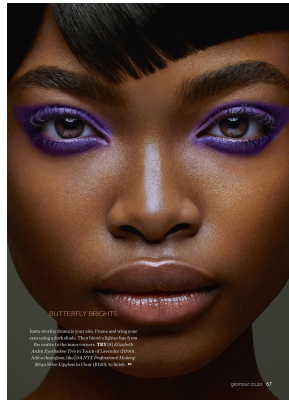

BOSS MODELS

CAPE TOWN

NNEOMA ANOSIKE

Height: 175cm Bust: 86cm Waist: 64cm Hips: 89cm Shoe: 5.5 UK Hair: Dark Brown Eyes: Brown

BOSS MODELS

CAPE TOWN

NNEOMA ANOSIKE

Height: 175cm Bust: 86cm Waist: 64cm Hips: 89cm Shoe: 5.5 UK Hair: Dark Brown Eyes: Brown