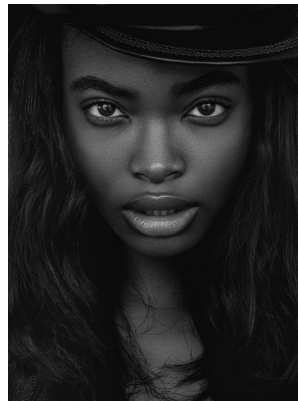

BOSS MODELS

CAPE TOWN

NNEOMA ANOSIKE

Height: 175cm Bust: 86cm Waist: 64cm Hips: 89cm Shoe: 5.5 UK Hair: Dark Brown Eyes: Brown

BOSS MODELS

CAPE TOWN

NNEOMA ANOSIKE

Height: 175cm Bust: 86cm Waist: 64cm Hips: 89cm Shoe: 5.5 UK Hair: Dark Brown Eyes: Brown