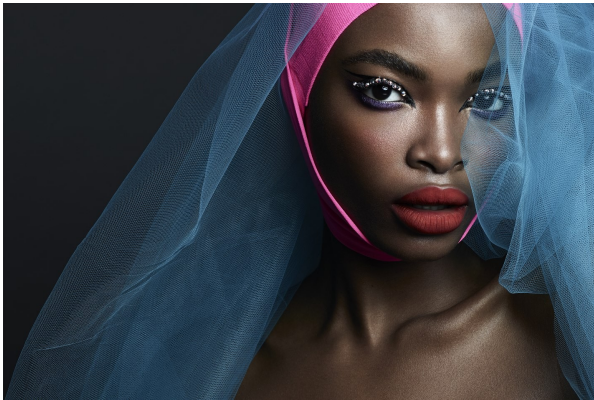

BOSS MODELS

CAPE TOWN

NNEOMA ANOSIKE

Height: 175cm Bust: 86cm Waist: 64cm Hips: 89cm Shoe: 5.5 UK Hair: Dark Brown Eyes: Brown

BOSS MODELS

CAPE TOWN

NNEOMA ANOSIKE

Height: 175cm Bust: 86cm Waist: 64cm Hips: 89cm Shoe: 5.5 UK Hair: Dark Brown Eyes: Brown