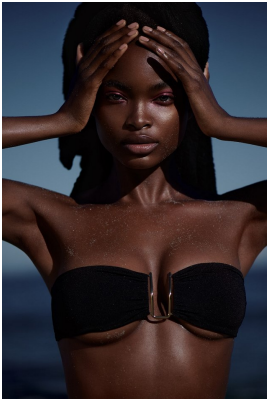

BOSS MODELS

CAPE TOWN

NNEOMA ANOSIKE

Height: 175cm Bust: 86cm Waist: 64cm Hips: 89cm Shoe: 5.5 UK Hair: Dark Brown Eyes: Brown

BOSS MODELS

CAPE TOWN

NNEOMA ANOSIKE

Height: 175cm Bust: 86cm Waist: 64cm Hips: 89cm Shoe: 5.5 UK Hair: Dark Brown Eyes: Brown