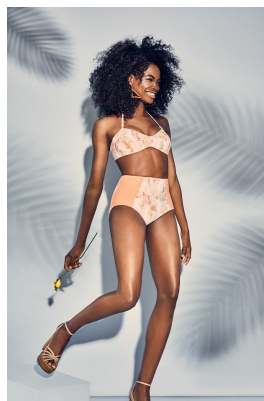

BOSS MODELS

CAPE TOWN

NNEOMA ANOSIKE

Height: 175cm Bust: 86cm Waist: 64cm Hips: 89cm Shoe: 5.5 UK Hair: Dark Brown Eyes: Brown

BOSS MODELS

CAPE TOWN

NNEOMA ANOSIKE

Height: 175cm Bust: 86cm Waist: 64cm Hips: 89cm Shoe: 5.5 UK Hair: Dark Brown Eyes: Brown