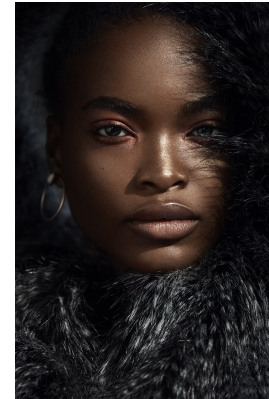

BOSS MODELS

CAPE TOWN

NNEOMA ANOSIKE

Height: 175cm Bust: 86cm Waist: 64cm Hips: 89cm Shoe: 5.5 UK Hair: Dark Brown Eyes: Brown

BOSS MODELS

CAPE TOWN

NNEOMA ANOSIKE

Height: 175cm Bust: 86cm Waist: 64cm Hips: 89cm Shoe: 5.5 UK Hair: Dark Brown Eyes: Brown