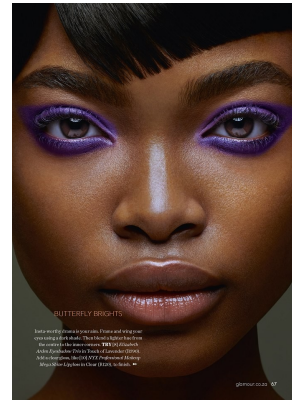

BOSS MODELS

CAPE TOWN

NNEOMA ANOSIKE

Height: 175cm Bust: 86cm Waist: 64cm Hips: 89cm Shoe: 5.5 UK Hair: Dark Brown Eyes: Brown

BOSS MODELS

CAPE TOWN

NNEOMA ANOSIKE

Height: 175cm Bust: 86cm Waist: 64cm Hips: 89cm Shoe: 5.5 UK Hair: Dark Brown Eyes: Brown