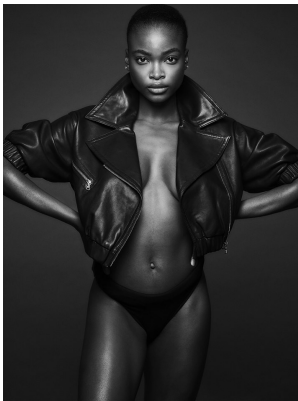

BOSS MODELS

CAPE TOWN

NNEOMA ANOSIKE

Height: 175cm Bust: 86cm Waist: 64cm Hips: 89cm Shoe: 5.5 UK Hair: Dark Brown Eyes: Brown

BOSS MODELS

CAPE TOWN

NNEOMA ANOSIKE

Height: 175cm Bust: 86cm Waist: 64cm Hips: 89cm Shoe: 5.5 UK Hair: Dark Brown Eyes: Brown