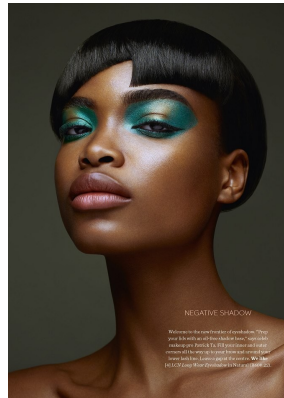

BOSS MODELS

CAPE TOWN

NNEOMA ANOSIKE

Height: 175cm Bust: 86cm Waist: 64cm Hips: 89cm Shoe: 5.5 UK Hair: Dark Brown Eyes: Brown

BOSS MODELS

CAPE TOWN

NNEOMA ANOSIKE

Height: 175cm Bust: 86cm Waist: 64cm Hips: 89cm Shoe: 5.5 UK Hair: Dark Brown Eyes: Brown