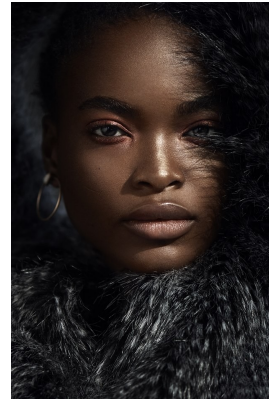

BOSS MODELS

CAPE TOWN

NNEOMA ANOSIKE

Height: 175cm Bust: 86cm Waist: 64cm Hips: 89cm Shoe: 5.5 UK Hair: Dark Brown Eyes: Brown

BOSS MODELS

CAPE TOWN

NNEOMA ANOSIKE

Height: 175cm Bust: 86cm Waist: 64cm Hips: 89cm Shoe: 5.5 UK Hair: Dark Brown Eyes: Brown