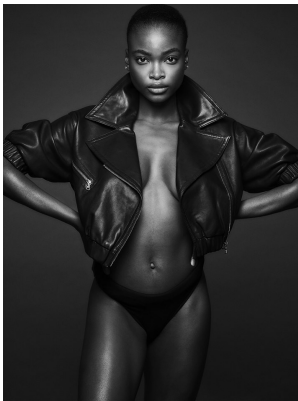

# BOSS MODELS

CAPE TOWN

## NNEOMA ANOSIKE

Height: 175cm Bust: 86cm Waist: 64cm Hips: 89cm Shoe: 5.5 UK Hair: Dark Brown Eyes: Brown