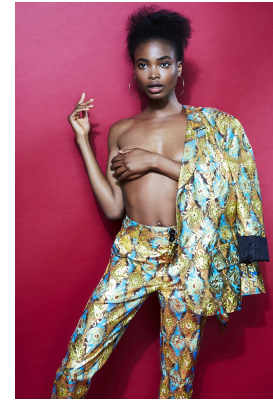

BOSS MODELS

CAPE TOWN

NNEOMA ANOSIKE

Height: 175cm Bust: 86cm Waist: 64cm Hips: 89cm Shoe: 5.5 UK Hair: Dark Brown Eyes: Brown

BOSS MODELS

CAPE TOWN

NNEOMA ANOSIKE

Height: 175cm Bust: 86cm Waist: 64cm Hips: 89cm Shoe: 5.5 UK Hair: Dark Brown Eyes: Brown