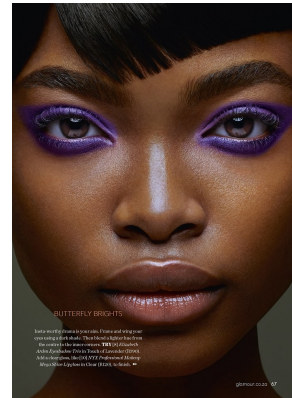

BOSS MODELS

CAPE TOWN

NNEOMA ANOSIKE

Height: 175cm Bust: 86cm Waist: 64cm Hips: 89cm Shoe: 5.5 UK Hair: Dark Brown Eyes: Brown

BOSS MODELS

CAPE TOWN

NNEOMA ANOSIKE

Height: 175cm Bust: 86cm Waist: 64cm Hips: 89cm Shoe: 5.5 UK Hair: Dark Brown Eyes: Brown