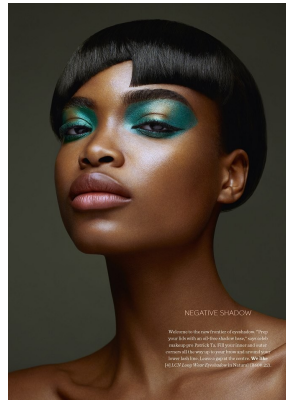

BOSS MODELS

CAPE TOWN

NNEOMA ANOSIKE

Height: 175cm Bust: 86cm Waist: 64cm Hips: 89cm Shoe: 5.5 UK Hair: Dark Brown Eyes: Brown

BOSS MODELS

CAPE TOWN

NNEOMA ANOSIKE

Height: 175cm Bust: 86cm Waist: 64cm Hips: 89cm Shoe: 5.5 UK Hair: Dark Brown Eyes: Brown