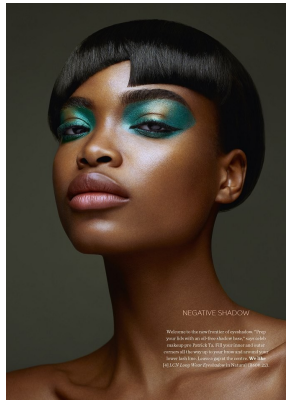

BOSS MODELS

CAPE TOWN

NNEOMA ANOSIKE

Height: 175cm Bust: 86cm Waist: 64cm Hips: 89cm Shoe: 5.5 UK Hair: Dark Brown Eyes: Brown

BOSS MODELS

CAPE TOWN

NNEOMA ANOSIKE

Height: 175cm Bust: 86cm Waist: 64cm Hips: 89cm Shoe: 5.5 UK Hair: Dark Brown Eyes: Brown