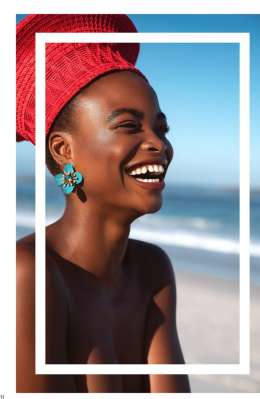

BOSS MODELS

CAPE TOWN

NNEOMA ANOSIKE

Height: 175cm Bust: 86cm Waist: 64cm Hips: 89cm Shoe: 5.5 UK Hair: Dark Brown Eyes: Brown

BOSS MODELS

CAPE TOWN

NNEOMA ANOSIKE

Height: 175cm Bust: 86cm Waist: 64cm Hips: 89cm Shoe: 5.5 UK Hair: Dark Brown Eyes: Brown