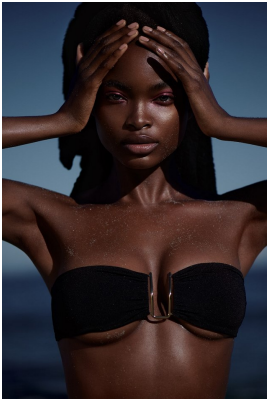

# BOSS MODELS

CAPE TOWN

## NNEOMA ANOSIKE

Height: 175cm Bust: 86cm Waist: 64cm Hips: 89cm Shoe: 5.5 UK Hair: Dark Brown Eyes: Brown