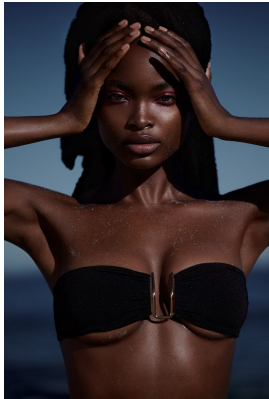

BOSS MODELS

CAPE TOWN

NNEOMA ANOSIKE

Height: 175cm Bust: 86cm Waist: 64cm Hips: 89cm Shoe: 5.5 UK Hair: Dark Brown Eyes: Brown

BOSS MODELS

CAPE TOWN

NNEOMA ANOSIKE

Height: 175cm Bust: 86cm Waist: 64cm Hips: 89cm Shoe: 5.5 UK Hair: Dark Brown Eyes: Brown