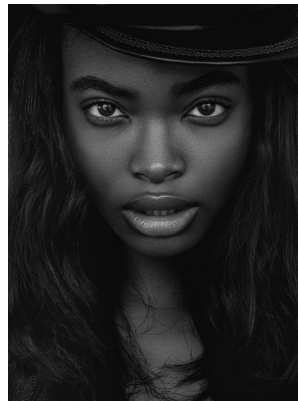

# BOSS MODELS

CAPE TOWN

## NNEOMA ANOSIKE

Height: 175cm Bust: 86cm Waist: 64cm Hips: 89cm Shoe: 5.5 UK Hair: Dark Brown Eyes: Brown