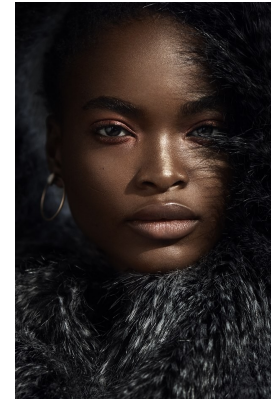

BOSS MODELS

CAPE TOWN

NNEOMA ANOSIKE

Height: 175cm Bust: 86cm Waist: 64cm Hips: 89cm Shoe: 5.5 UK Hair: Dark Brown Eyes: Brown

BOSS MODELS

CAPE TOWN

NNEOMA ANOSIKE

Height: 175cm Bust: 86cm Waist: 64cm Hips: 89cm Shoe: 5.5 UK Hair: Dark Brown Eyes: Brown