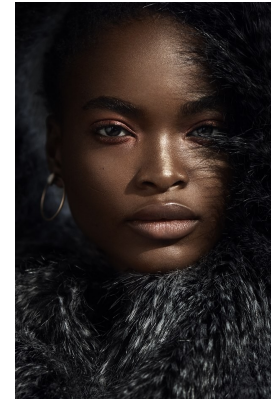

# BOSS MODELS

CAPE TOWN

## NNEOMA ANOSIKE

Height: 175cm Bust: 86cm Waist: 64cm Hips: 89cm Shoe: 5.5 UK Hair: Dark Brown Eyes: Brown