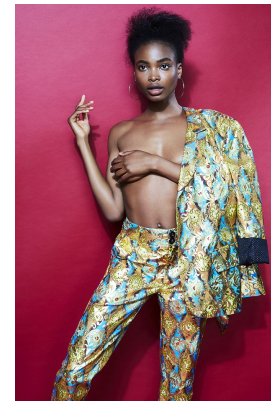

# BOSS MODELS

CAPE TOWN

## NNEOMA ANOSIKE

Height: 175cm Bust: 86cm Waist: 64cm Hips: 89cm Shoe: 5.5 UK Hair: Dark Brown Eyes: Brown