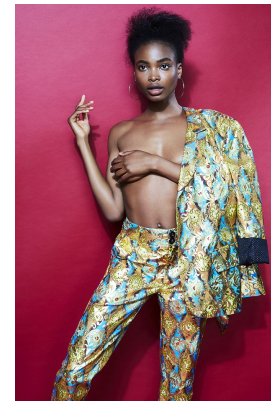

BOSS MODELS

CAPE TOWN

NNEOMA ANOSIKE

Height: 175cm Bust: 86cm Waist: 64cm Hips: 89cm Shoe: 5.5 UK Hair: Dark Brown Eyes: Brown

BOSS MODELS

CAPE TOWN

NNEOMA ANOSIKE

Height: 175cm Bust: 86cm Waist: 64cm Hips: 89cm Shoe: 5.5 UK Hair: Dark Brown Eyes: Brown