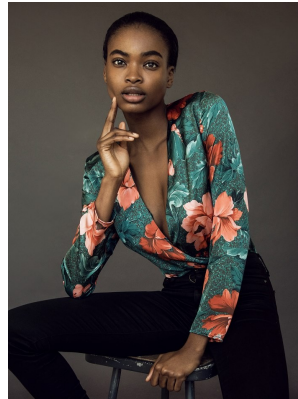

# BOSS MODELS

CAPE TOWN

## NNEOMA ANOSIKE

Height: 175cm Bust: 86cm Waist: 64cm Hips: 89cm Shoe: 5.5 UK Hair: Dark Brown Eyes: Brown