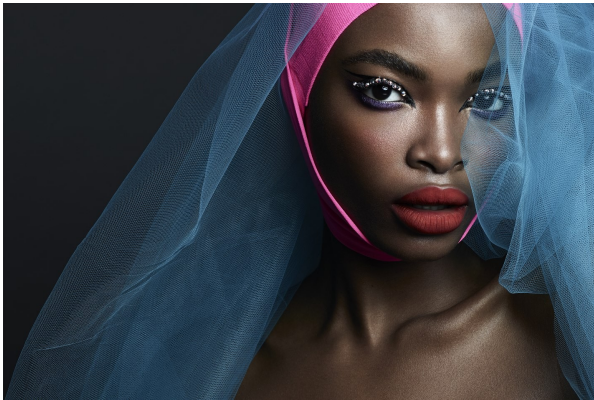

# BOSS MODELS

CAPE TOWN

## NNEOMA ANOSIKE

Height: 175cm Bust: 86cm Waist: 64cm Hips: 89cm Shoe: 5.5 UK Hair: Dark Brown Eyes: Brown