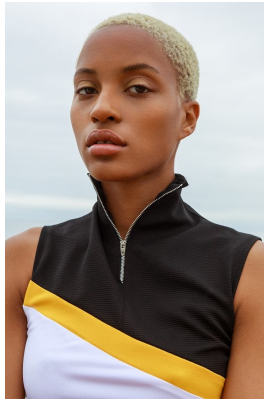

BOSS MODELS

CAPE TOWN

DEJA BYNUM

Height: 180cm Bust: 75cm Waist: 61cm Hips: 90cm Shoe: 7 UK Hair: Blonde Eyes: Brown

BOSS MODELS

CAPE TOWN

DEJA BYNUM

Height: 180cm Bust: 75cm Waist: 61cm Hips: 90cm Shoe: 7 UK Hair: Blonde Eyes: Brown