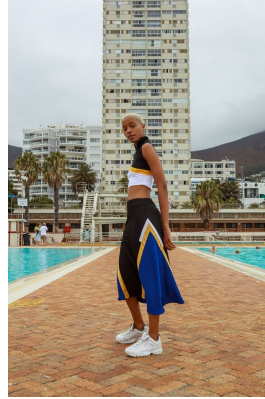

BOSS MODELS

CAPE TOWN

DEJA BYNUM

Height: 180cm Bust: 75cm Waist: 61cm Hips: 90cm Shoe: 7 UK Hair: Blonde Eyes: Brown

BOSS MODELS

CAPE TOWN

DEJA BYNUM

Height: 180cm Bust: 75cm Waist: 61cm Hips: 90cm Shoe: 7 UK Hair: Blonde Eyes: Brown