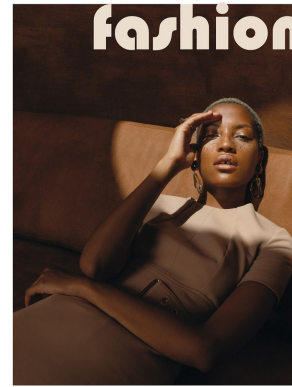

BOSS MODELS

CAPE TOWN

DEJA BYNUM

Height: 180cm Bust: 75cm Waist: 61cm Hips: 90cm Shoe: 7 UK Hair: Blonde Eyes: Brown

BOSS MODELS

CAPE TOWN

DEJA BYNUM

Height: 180cm Bust: 75cm Waist: 61cm Hips: 90cm Shoe: 7 UK Hair: Blonde Eyes: Brown

BOSS MODELS

CAPE TOWN

DEJA BYNUM

Height: 180cm Bust: 75cm Waist: 61cm Hips: 90cm Shoe: 7 UK Hair: Blonde Eyes: Brown