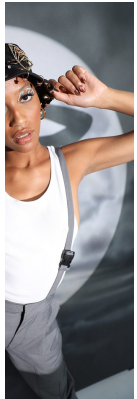

BOSS MODELS

CAPE TOWN

DEJA BYNUM

Height: 180cm Bust: 75cm Waist: 61cm Hips: 90cm Shoe: 7 UK Hair: Blonde Eyes: Brown

BOSS MODELS

CAPE TOWN

DEJA BYNUM

Height: 180cm Bust: 75cm Waist: 61cm Hips: 90cm Shoe: 7 UK Hair: Blonde Eyes: Brown

BOSS MODELS

CAPE TOWN

DEJA BYNUM

Height: 180cm Bust: 75cm Waist: 61cm Hips: 90cm Shoe: 7 UK Hair: Blonde Eyes: Brown