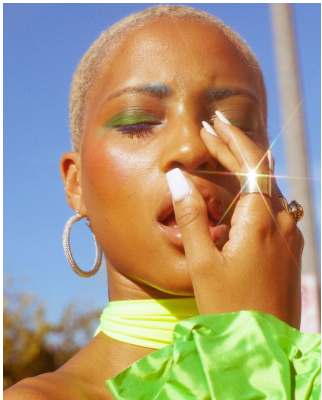

BOSS MODELS

CAPE TOWN

DEJA BYNUM

Height: 180cm Bust: 75cm Waist: 61cm Hips: 90cm Shoe: 7 UK Hair: Blonde Eyes: Brown

BOSS MODELS

CAPE TOWN

DEJA BYNUM

Height: 180cm Bust: 75cm Waist: 61cm Hips: 90cm Shoe: 7 UK Hair: Blonde Eyes: Brown