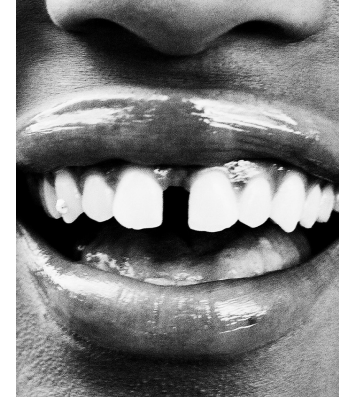

BOSS MODELS

CAPE TOWN

DEJA BYNUM

Height: 180cm Bust: 75cm Waist: 61cm Hips: 90cm Shoe: 7 UK Hair: Blonde Eyes: Brown

BOSS MODELS

CAPE TOWN

DEJA BYNUM

Height: 180cm Bust: 75cm Waist: 61cm Hips: 90cm Shoe: 7 UK Hair: Blonde Eyes: Brown

BOSS MODELS

CAPE TOWN

DEJA BYNUM

Height: 180cm Bust: 75cm Waist: 61cm Hips: 90cm Shoe: 7 UK Hair: Blonde Eyes: Brown