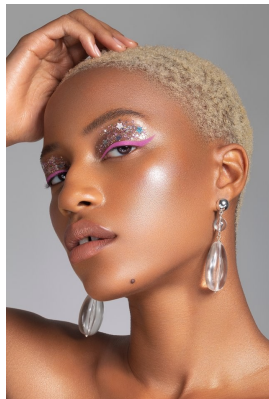

BOSS MODELS

CAPE TOWN

DEJA BYNUM

Height: 180cm Bust: 75cm Waist: 61cm Hips: 90cm Shoe: 7 UK Hair: Blonde Eyes: Brown

BOSS MODELS

CAPE TOWN

DEJA BYNUM

Height: 180cm Bust: 75cm Waist: 61cm Hips: 90cm Shoe: 7 UK Hair: Blonde Eyes: Brown

BOSS MODELS

CAPE TOWN

DEJA BYNUM

Height: 180cm Bust: 75cm Waist: 61cm Hips: 90cm Shoe: 7 UK Hair: Blonde Eyes: Brown