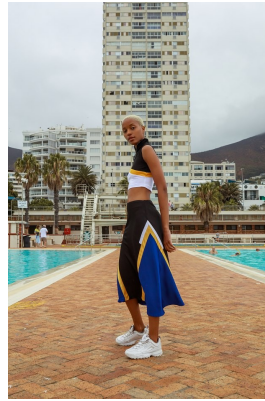

BOSS MODELS

CAPE TOWN

DEJA BYNUM

Height: 180cm Bust: 75cm Waist: 61cm Hips: 90cm Shoe: 7 UK Hair: Blonde Eyes: Brown

BOSS MODELS

CAPE TOWN

DEJA BYNUM

Height: 180cm Bust: 75cm Waist: 61cm Hips: 90cm Shoe: 7 UK Hair: Blonde Eyes: Brown