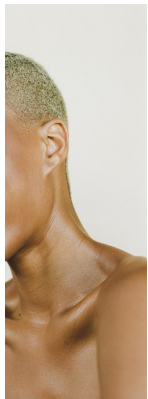

BOSS MODELS

CAPE TOWN

DEJA BYNUM

Height: 180cm Bust: 75cm Waist: 61cm Hips: 90cm Shoe: 7 UK Hair: Blonde Eyes: Brown

BOSS MODELS

CAPE TOWN

DEJA BYNUM

Height: 180cm Bust: 75cm Waist: 61cm Hips: 90cm Shoe: 7 UK Hair: Blonde Eyes: Brown

BOSS MODELS

CAPE TOWN

DEJA BYNUM

Height: 180cm Bust: 75cm Waist: 61cm Hips: 90cm Shoe: 7 UK Hair: Blonde Eyes: Brown