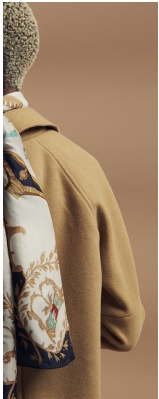

BOSS MODELS

CAPE TOWN

DEJA BYNUM

Height: 180cm Bust: 75cm Waist: 61cm Hips: 90cm Shoe: 7 UK Hair: Blonde Eyes: Brown

BOSS MODELS

CAPE TOWN

DEJA BYNUM

Height: 180cm Bust: 75cm Waist: 61cm Hips: 90cm Shoe: 7 UK Hair: Blonde Eyes: Brown

BOSS MODELS

CAPE TOWN

DEJA BYNUM

Height: 180cm Bust: 75cm Waist: 61cm Hips: 90cm Shoe: 7 UK Hair: Blonde Eyes: Brown