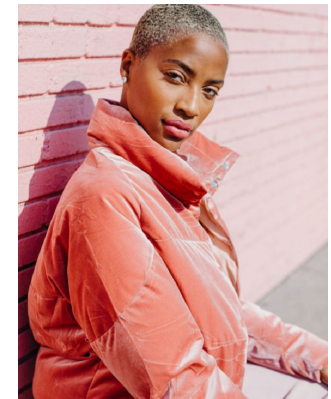

BOSS MODELS

CAPE TOWN

DEJA BYNUM

Height: 180cm Bust: 75cm Waist: 61cm Hips: 90cm Shoe: 7 UK Hair: Blonde Eyes: Brown

BOSS MODELS

CAPE TOWN

DEJA BYNUM

Height: 180cm Bust: 75cm Waist: 61cm Hips: 90cm Shoe: 7 UK Hair: Blonde Eyes: Brown