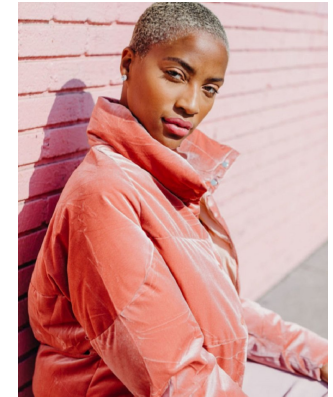

BOSS MODELS

CAPE TOWN

DEJA BYNUM

Height: 180cm Bust: 75cm Waist: 61cm Hips: 90cm Shoe: 7 UK Hair: Blonde Eyes: Brown

BOSS MODELS

CAPE TOWN

DEJA BYNUM

Height: 180cm Bust: 75cm Waist: 61cm Hips: 90cm Shoe: 7 UK Hair: Blonde Eyes: Brown