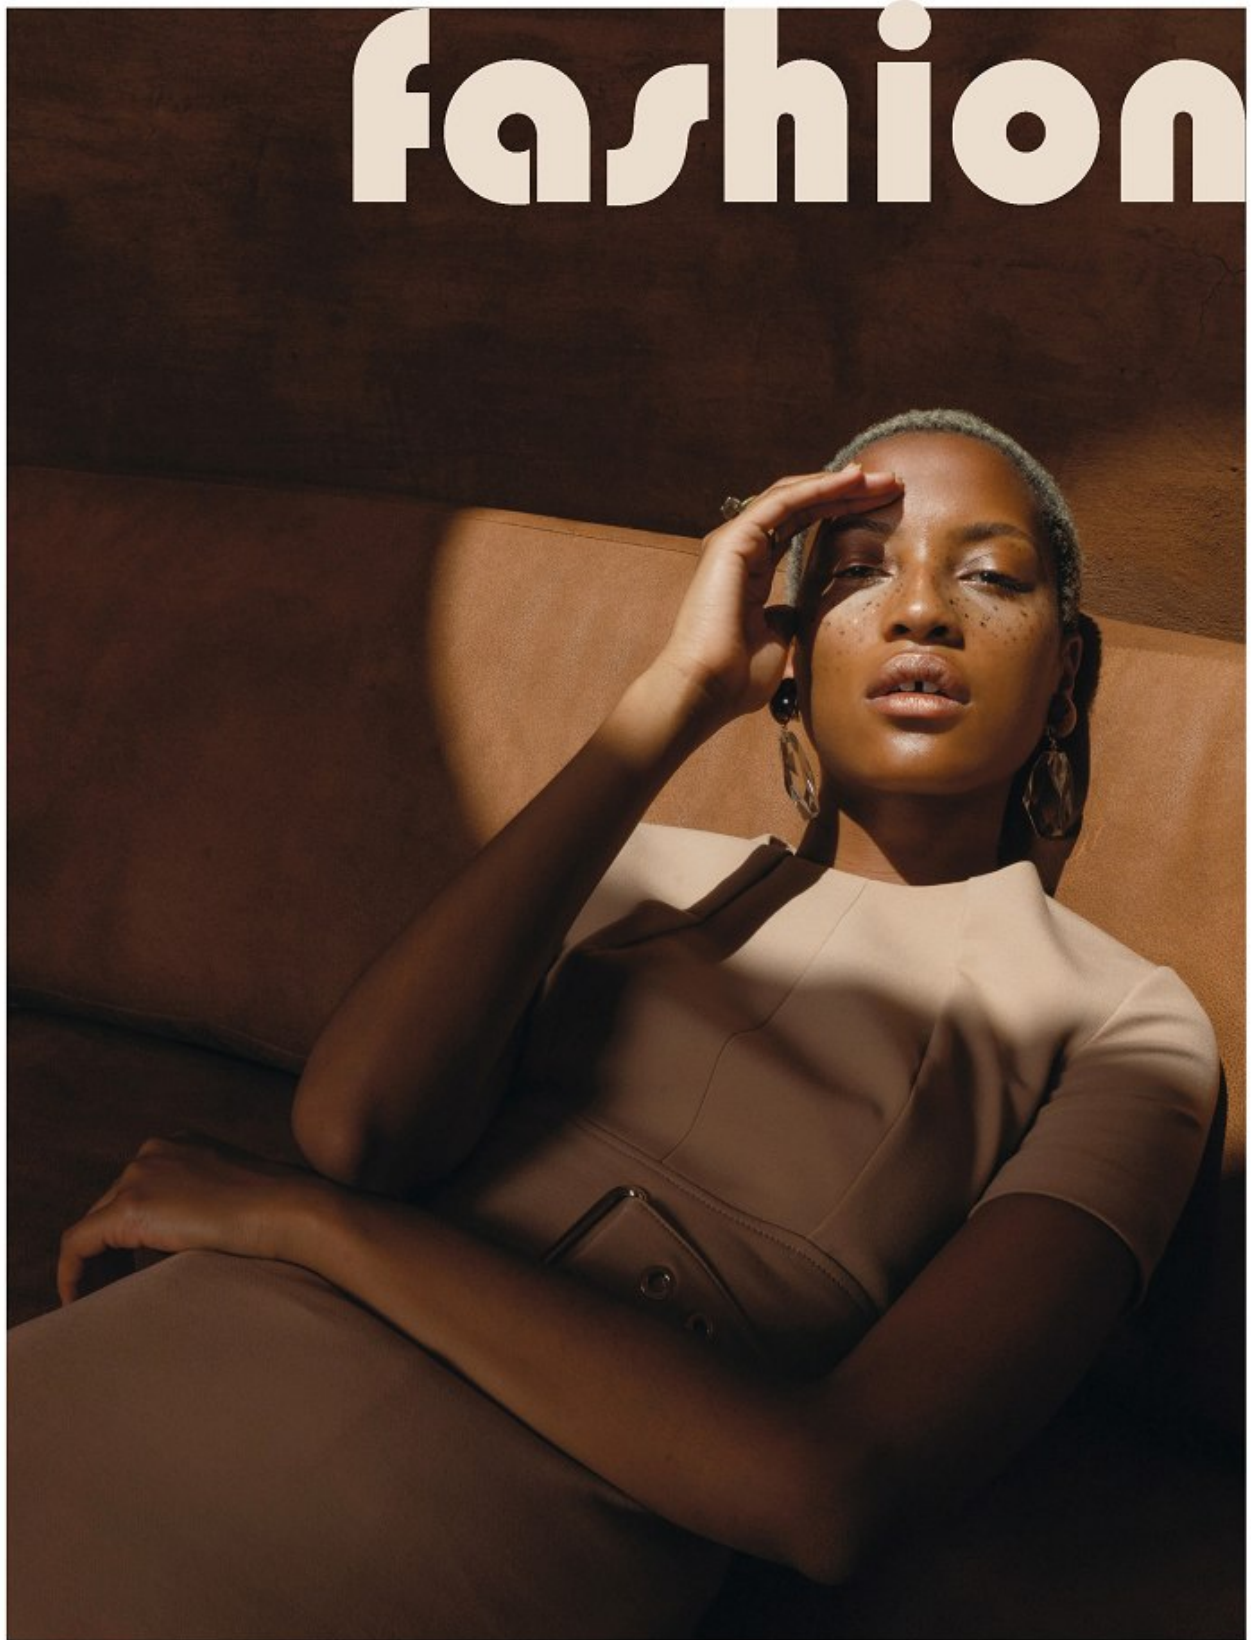

BOSS MODELS

CAPE TOWN

030

Height: 180cm Bust: 75cm Waist: 61cm Hips: 90cm Shoe: 7 UK Hair: Blonde Eyes: Brown