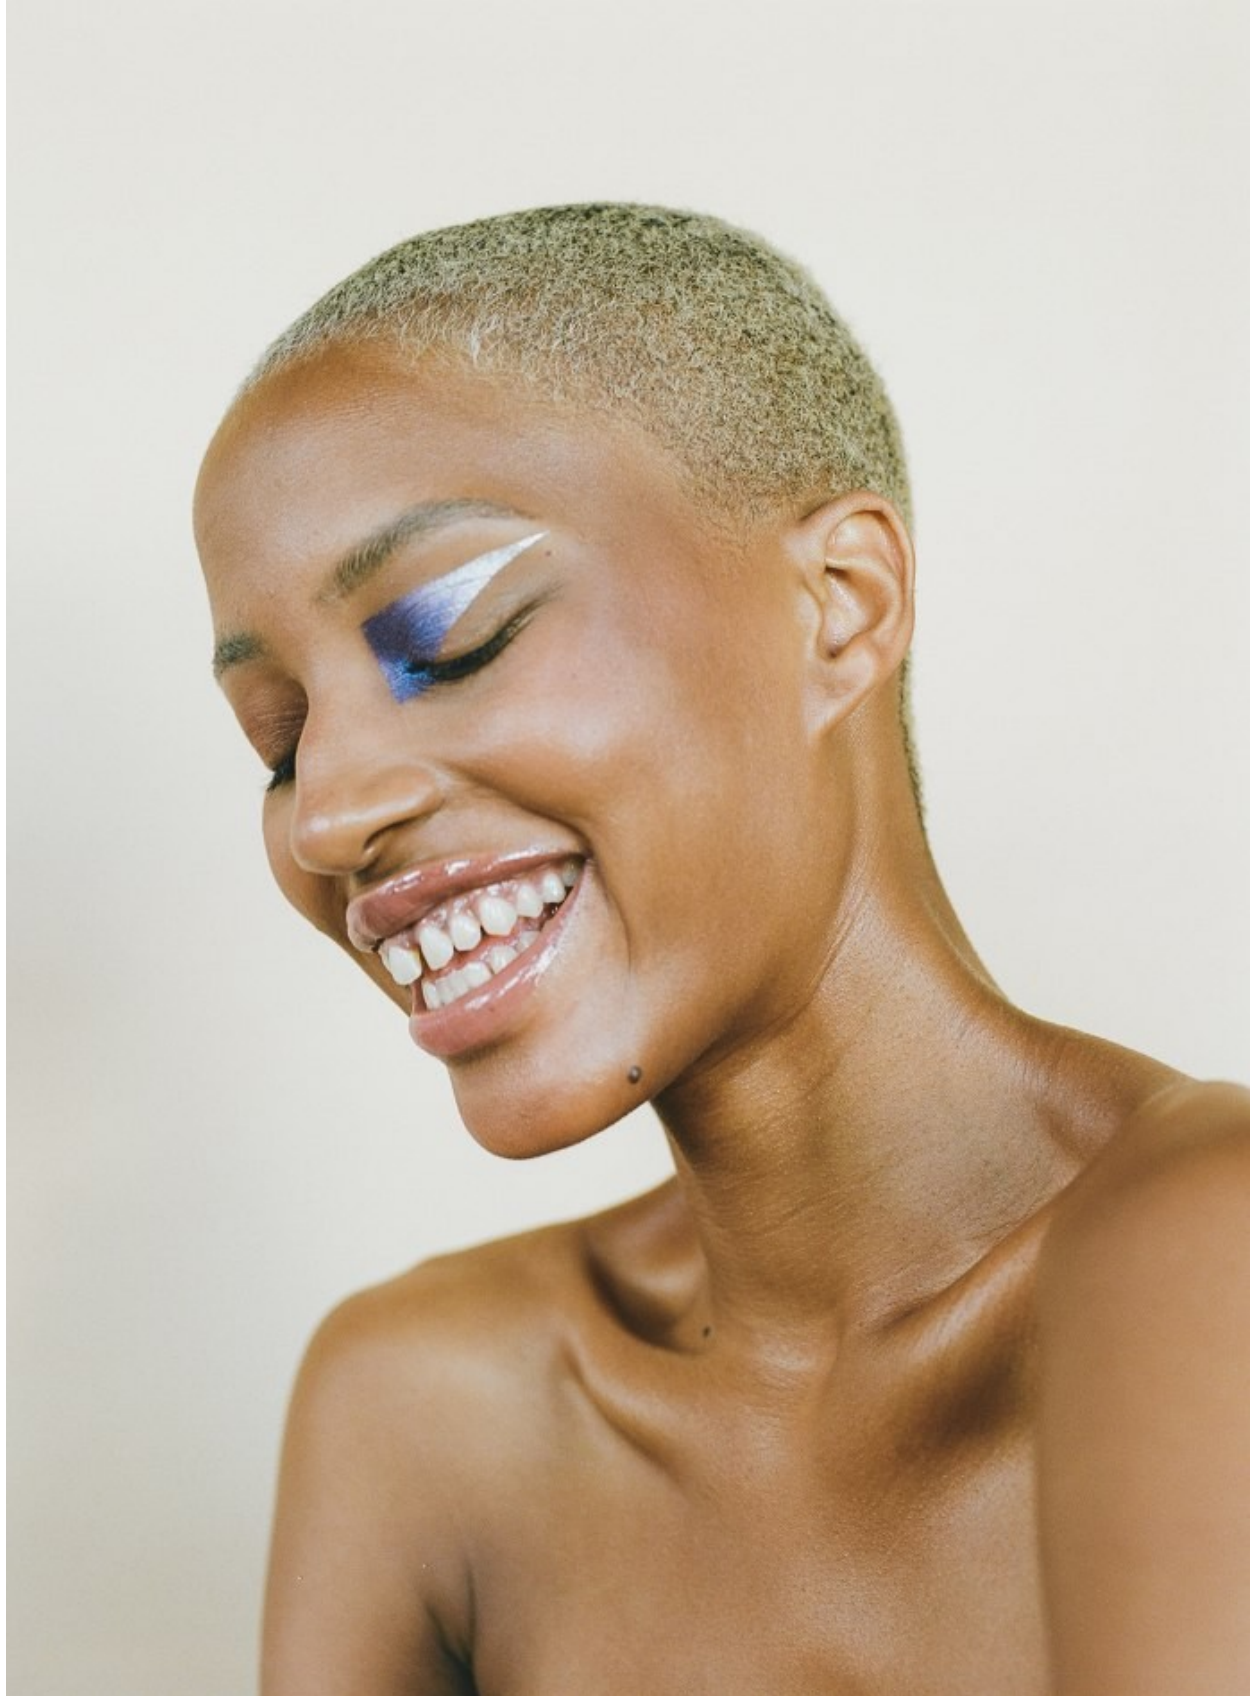

DEJA BYNUM

BOSS MODELS

CAPE TOWN

DEJA BYNUM

Height: 180cm Bust: 75cm Waist: 61cm Hips: 90cm Shoe: 7 UK Hair: Blonde Eyes: Brown