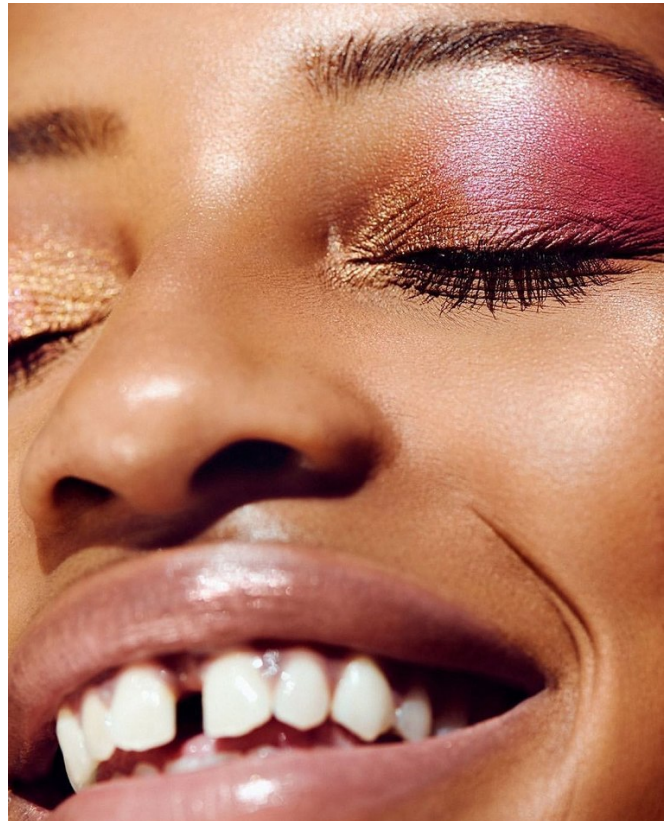

BOSS MODELS

CAPE TOWN

DEJA BYNUM

Height: 180cm Bust: 75cm Waist: 61cm Hips: 90cm Shoe: 7 UK Hair: Blonde Eyes: Brown