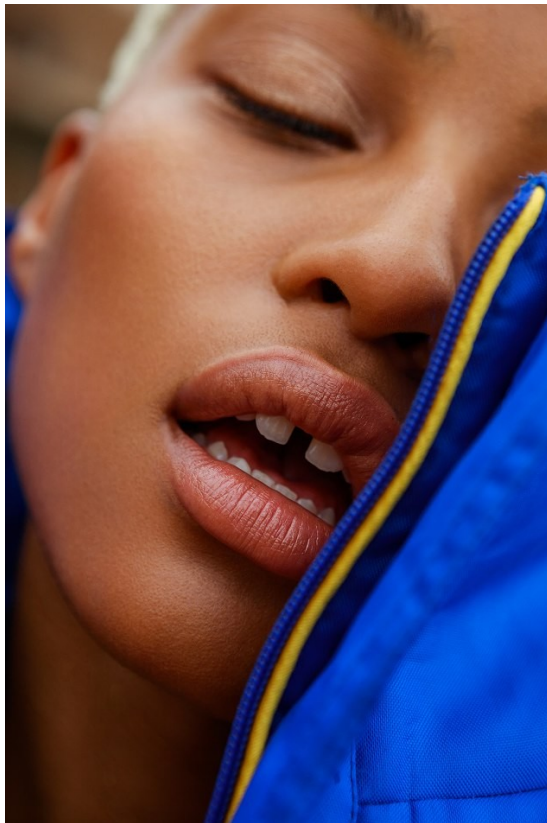

BOSS MODELS

CAPE TOWN

DEJA BYNUM

Height: 180cm Bust: 75cm Waist: 61cm Hips: 90cm Shoe: 7 UK Hair: Blonde Eyes: Brown