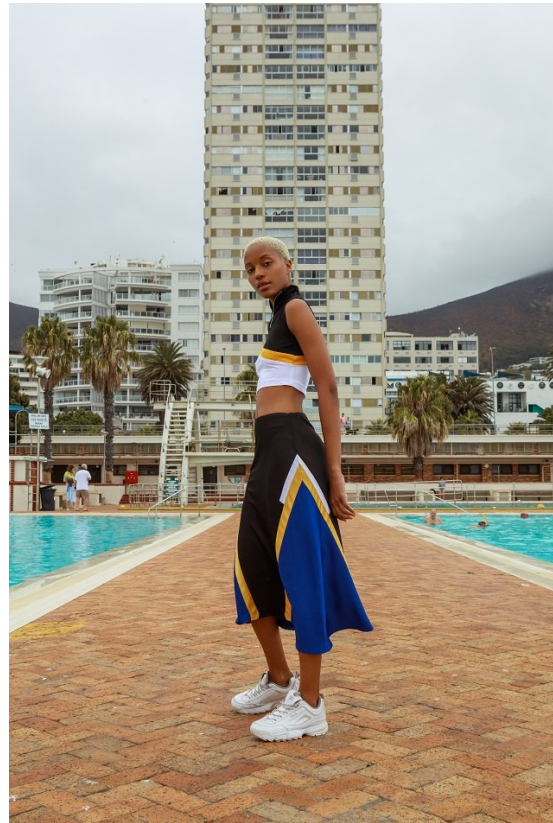

BOSS MODELS

CAPE TOWN

DEJA BYNUM

Height: 180cm Bust: 75cm Waist: 61cm Hips: 90cm Shoe: 7 UK Hair: Blonde Eyes: Brown