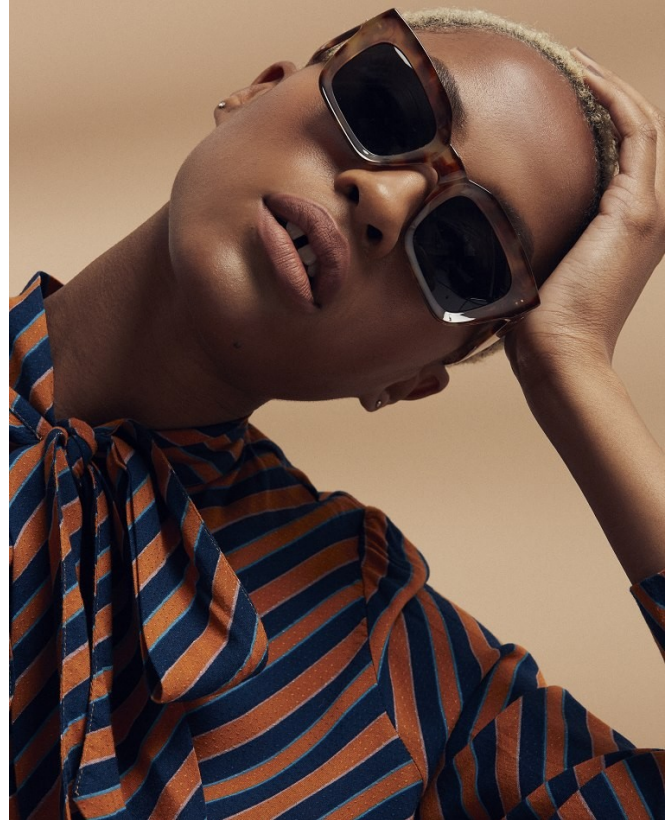

BOSS MODELS

CAPE TOWN

DEJA BYNUM

Height: 180cm Bust: 75cm Waist: 61cm Hips: 90cm Shoe: 7 UK Hair: Blonde Eyes: Brown

BOSS MODELS

CAPE TOWN

DEJA BYNUM

Height: 180cm Bust: 75cm Waist: 61cm Hips: 90cm Shoe: 7 UK Hair: Blonde Eyes: Brown