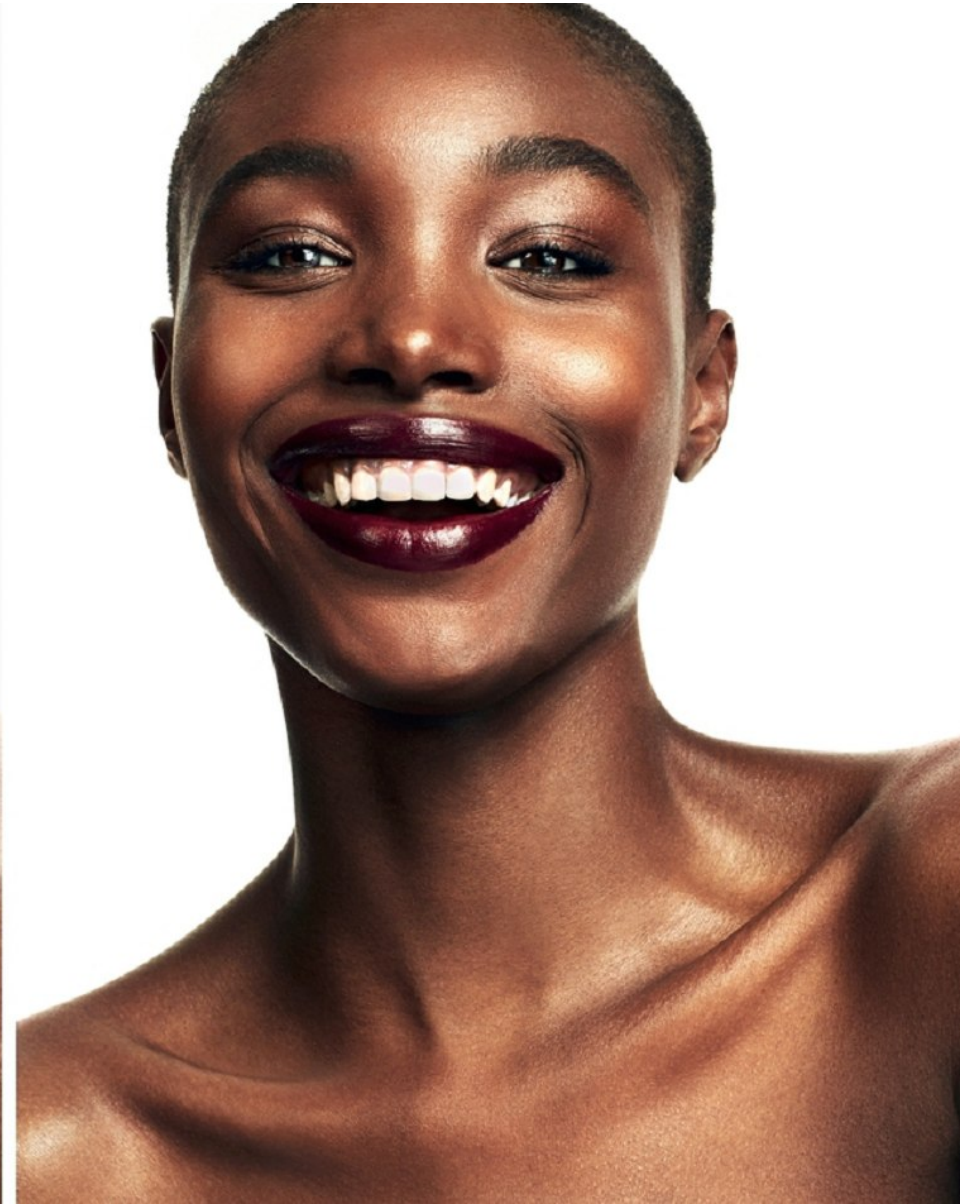

BOSS MODELS

CAPE TOWN

BOLA EDUN

Height: 177cm Bust: 76cm Waist: 61cm Hips: 89cm Shoe: 7 UK Hair: Black Eyes: Black