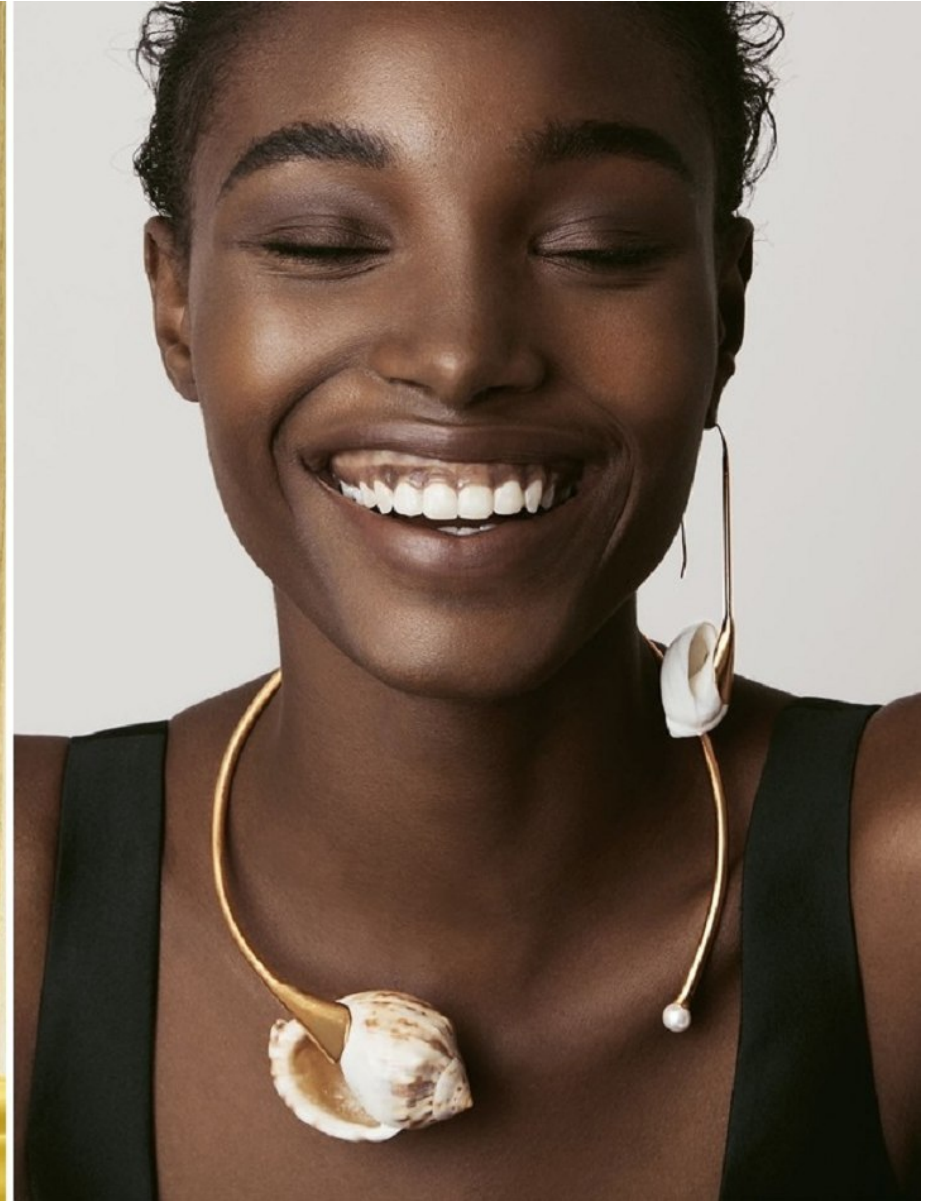

BOSS MODELS

CAPE TOWN

BOLA EDUN

Height: 177cm Bust: 76cm Waist: 61cm Hips: 89cm Shoe: 7 UK Hair: Black Eyes: Black

BOSS MODELS

CAPE TOWN

BOLA EDUN

Height: 177cm Bust: 76cm Waist: 61cm Hips: 89cm Shoe: 7 UK Hair: Black Eyes: Black

BOSS MODELS

CAPE TOWN

Dress: K&S Aiw19 Accessories: Zara Shell Earrings

BOLA EDUN

Height: 177cm Bust: 76cm Waist: 61cm Hips: 89cm Shoe: 7 UK Hair: Black Eyes: Black

BOSS MODELS

CAPE TOWN

BOLA EDUN