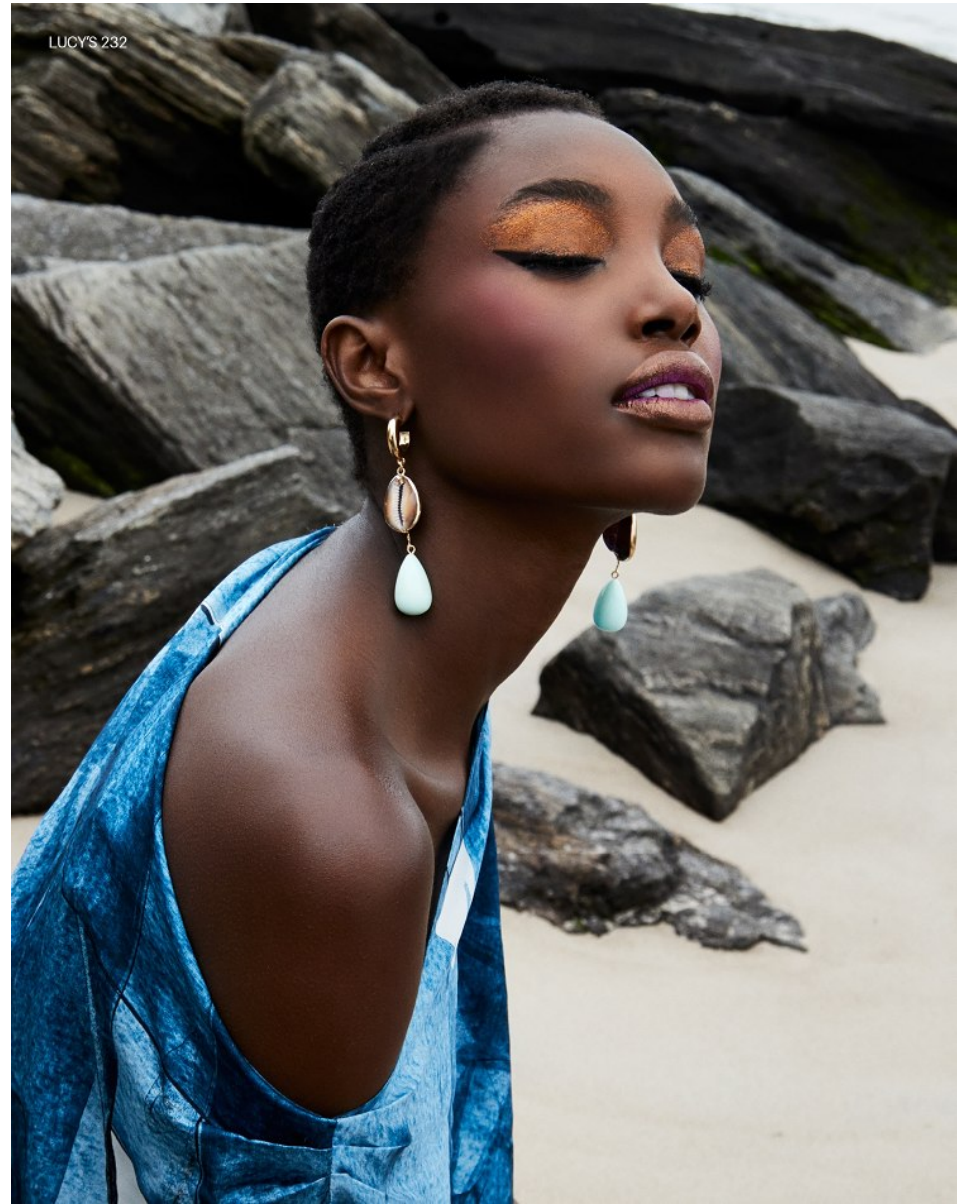

BOSS MODELS

CAPE TOWN

BOLA EDUN

Height: 177cm Bust: 76cm Waist: 61cm Hips: 89cm Shoe: 7 UK Hair: Black Eyes: Black

BOSS MODELS

CAPE TOWN

BOLA EDUN

Height: 177cm Bust: 76cm Waist: 61cm Hips: 89cm Shoe: 7 UK Hair: Black Eyes: Black