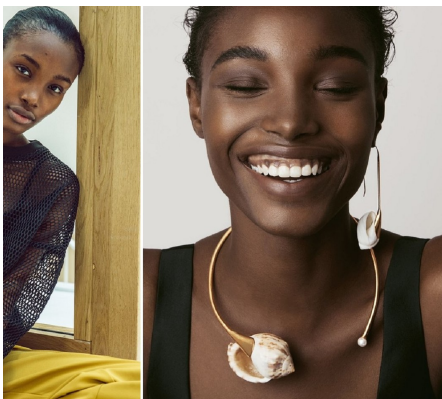

BOSS MODELS

CAPE TOWN

BOLA EDUN

Height: 177cm Bust: 76cm Waist: 61cm Hips: 89cm Shoe: 7 UK Hair: Black Eyes: Black

BOSS MODELS

CAPE TOWN

BOLA EDUN

Height: 177cm Bust: 76cm Waist: 61cm Hips: 89cm Shoe: 7 UK Hair: Black Eyes: Black