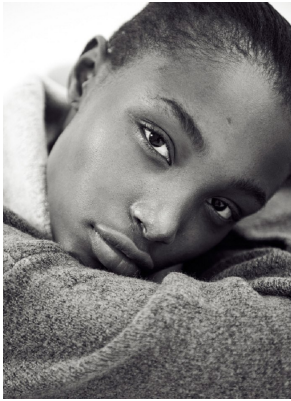

BOSS MODELS

CAPE TOWN

BOLA EDUN

Height: 177cm Bust: 76cm Waist: 61cm Hips: 89cm Shoe: 7 UK Hair: Black Eyes: Black

BOSS MODELS

CAPE TOWN

BOLA EDUN

Height: 177cm Bust: 76cm Waist: 61cm Hips: 89cm Shoe: 7 UK Hair: Black Eyes: Black