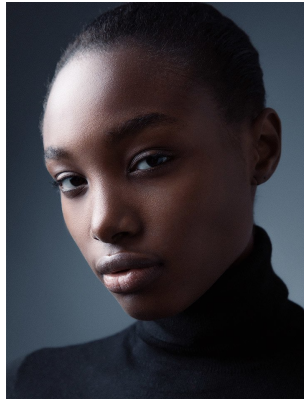

BOSS MODELS

CAPE TOWN

BOLA EDUN

Height: 177cm Bust: 76cm Waist: 61cm Hips: 89cm Shoe: 7 UK Hair: Black Eyes: Black

BOSS MODELS

CAPE TOWN

BOLA EDUN

Height: 177cm Bust: 76cm Waist: 61cm Hips: 89cm Shoe: 7 UK Hair: Black Eyes: Black