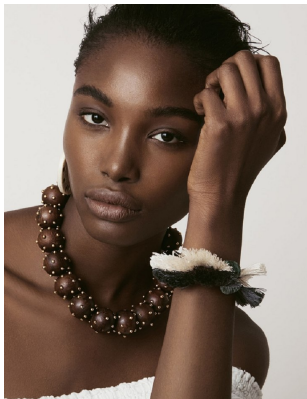

BOSS MODELS

CAPE TOWN

BOLA EDUN

Height: 177cm Bust: 76cm Waist: 61cm Hips: 89cm Shoe: 7 UK Hair: Black Eyes: Black

BOSS MODELS

CAPE TOWN

BOLA EDUN

Height: 177cm Bust: 76cm Waist: 61cm Hips: 89cm Shoe: 7 UK Hair: Black Eyes: Black