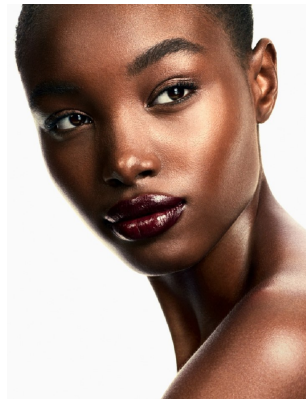

BOSS MODELS

CAPE TOWN

BOLA EDUN

Height: 177cm Bust: 76cm Waist: 61cm Hips: 89cm Shoe: 7 UK Hair: Black Eyes: Black

BOSS MODELS

CAPE TOWN

BOLA EDUN

Height: 177cm Bust: 76cm Waist: 61cm Hips: 89cm Shoe: 7 UK Hair: Black Eyes: Black