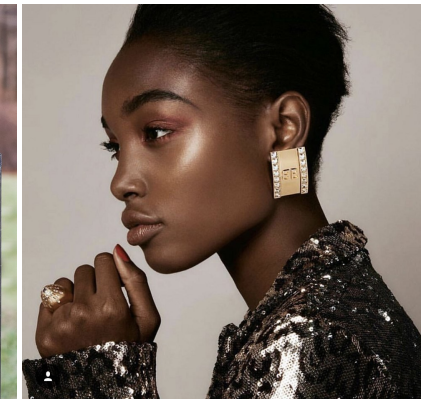

BOSS MODELS

CAPE TOWN

BOLA EDUN

Height: 177cm Bust: 76cm Waist: 61cm Hips: 89cm Shoe: 7 UK Hair: Black Eyes: Black

BOSS MODELS

CAPE TOWN

BOLA EDUN

Height: 177cm Bust: 76cm Waist: 61cm Hips: 89cm Shoe: 7 UK Hair: Black Eyes: Black