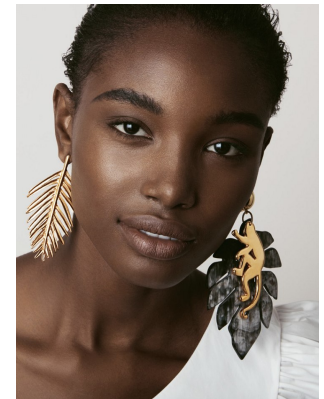

BOSS MODELS

CAPE TOWN

BOLA EDUN

Height: 177cm Bust: 76cm Waist: 61cm Hips: 89cm Shoe: 7 UK Hair: Black Eyes: Black

BOSS MODELS

CAPE TOWN

BOLA EDUN

Height: 177cm Bust: 76cm Waist: 61cm Hips: 89cm Shoe: 7 UK Hair: Black Eyes: Black