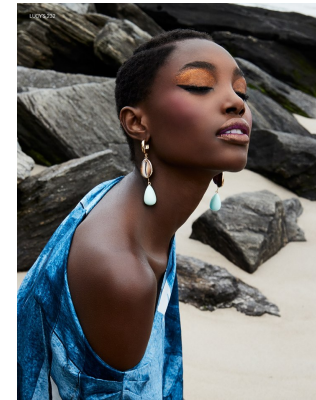

BOSS MODELS

CAPE TOWN

BOLA EDUN

Height: 177cm Bust: 76cm Waist: 61cm Hips: 89cm Shoe: 7 UK Hair: Black Eyes: Black

BOSS MODELS

CAPE TOWN

BOLA EDUN

Height: 177cm Bust: 76cm Waist: 61cm Hips: 89cm Shoe: 7 UK Hair: Black Eyes: Black