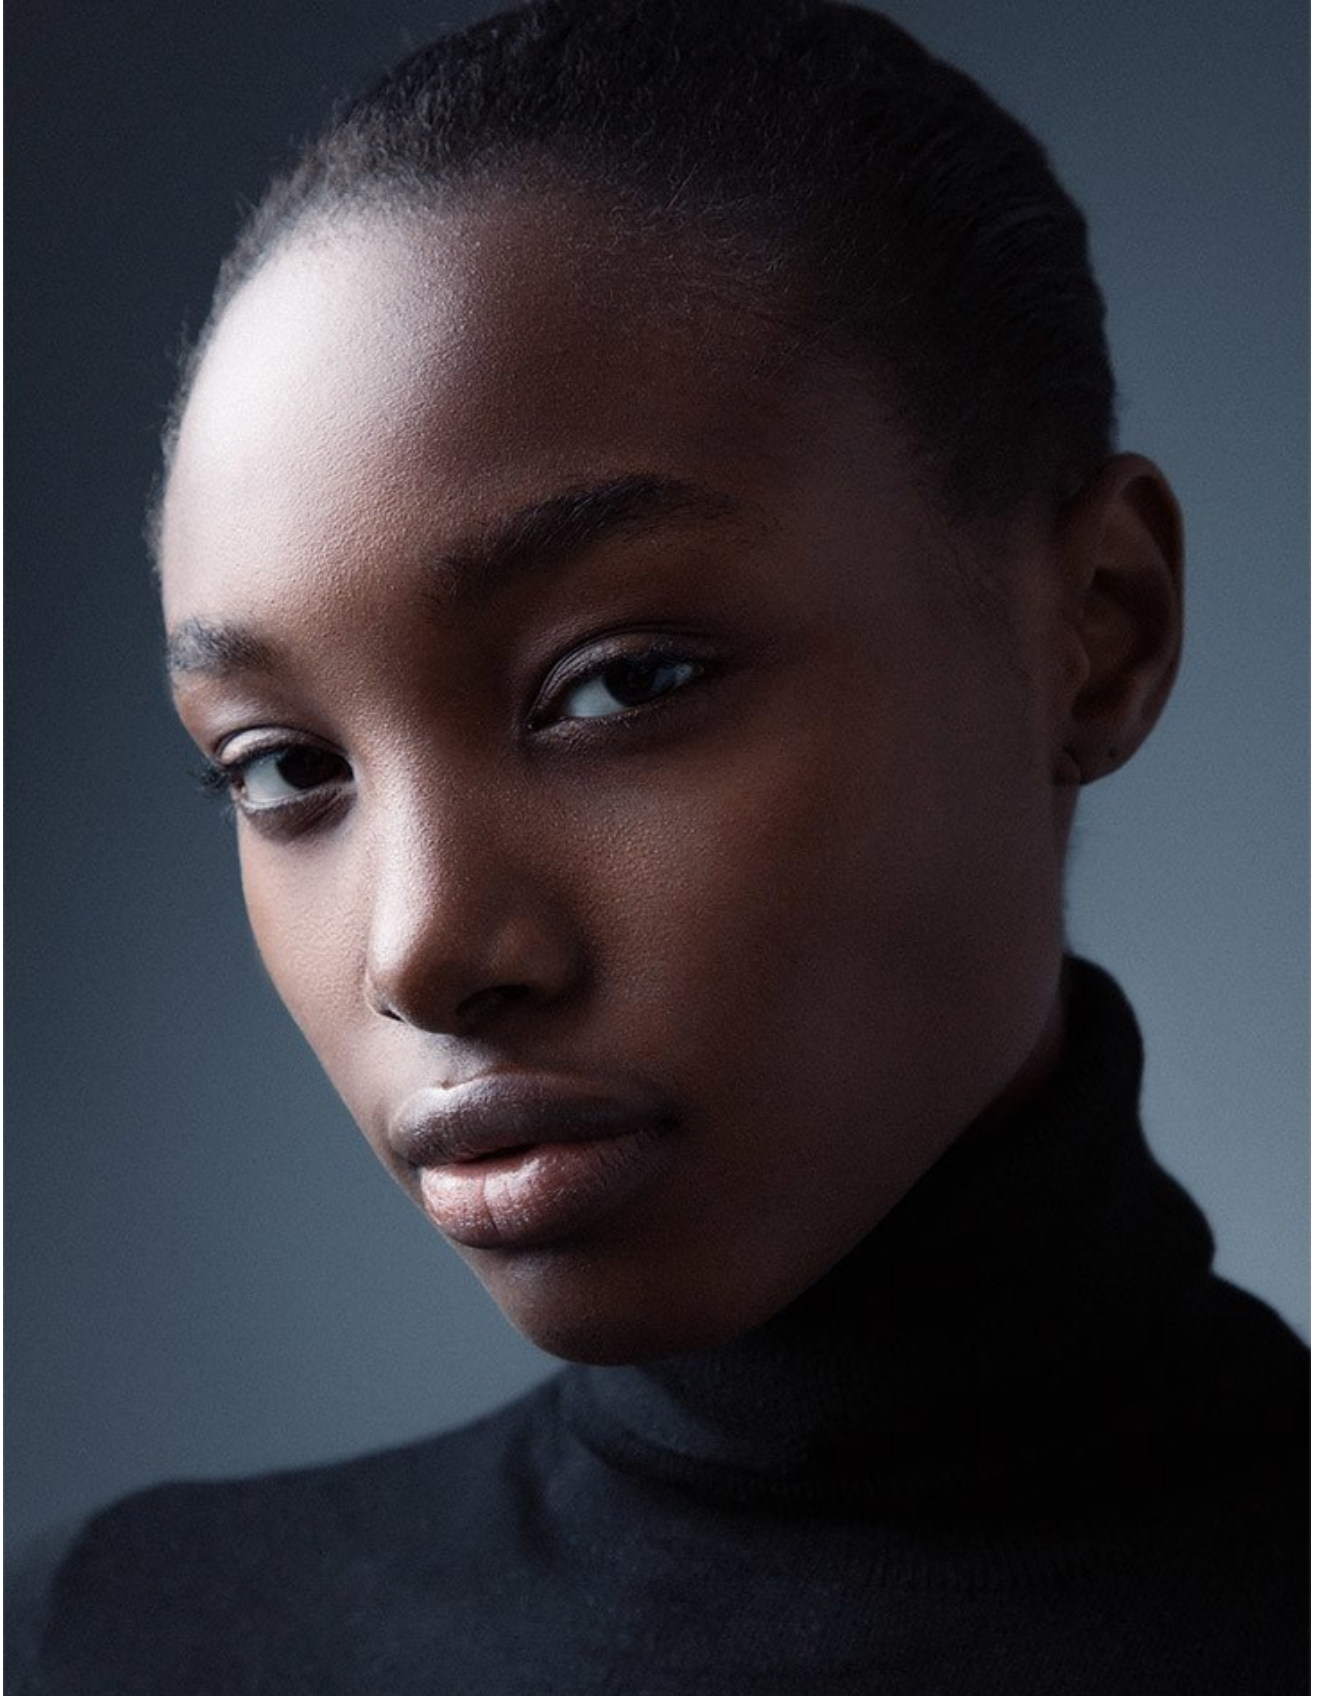

BOSS MODELS

CAPE TOWN

BOLA EDUN

Height: 177cm Bust: 76cm Waist: 61cm Hips: 89cm Shoe: 7 UK Hair: Black Eyes: Black