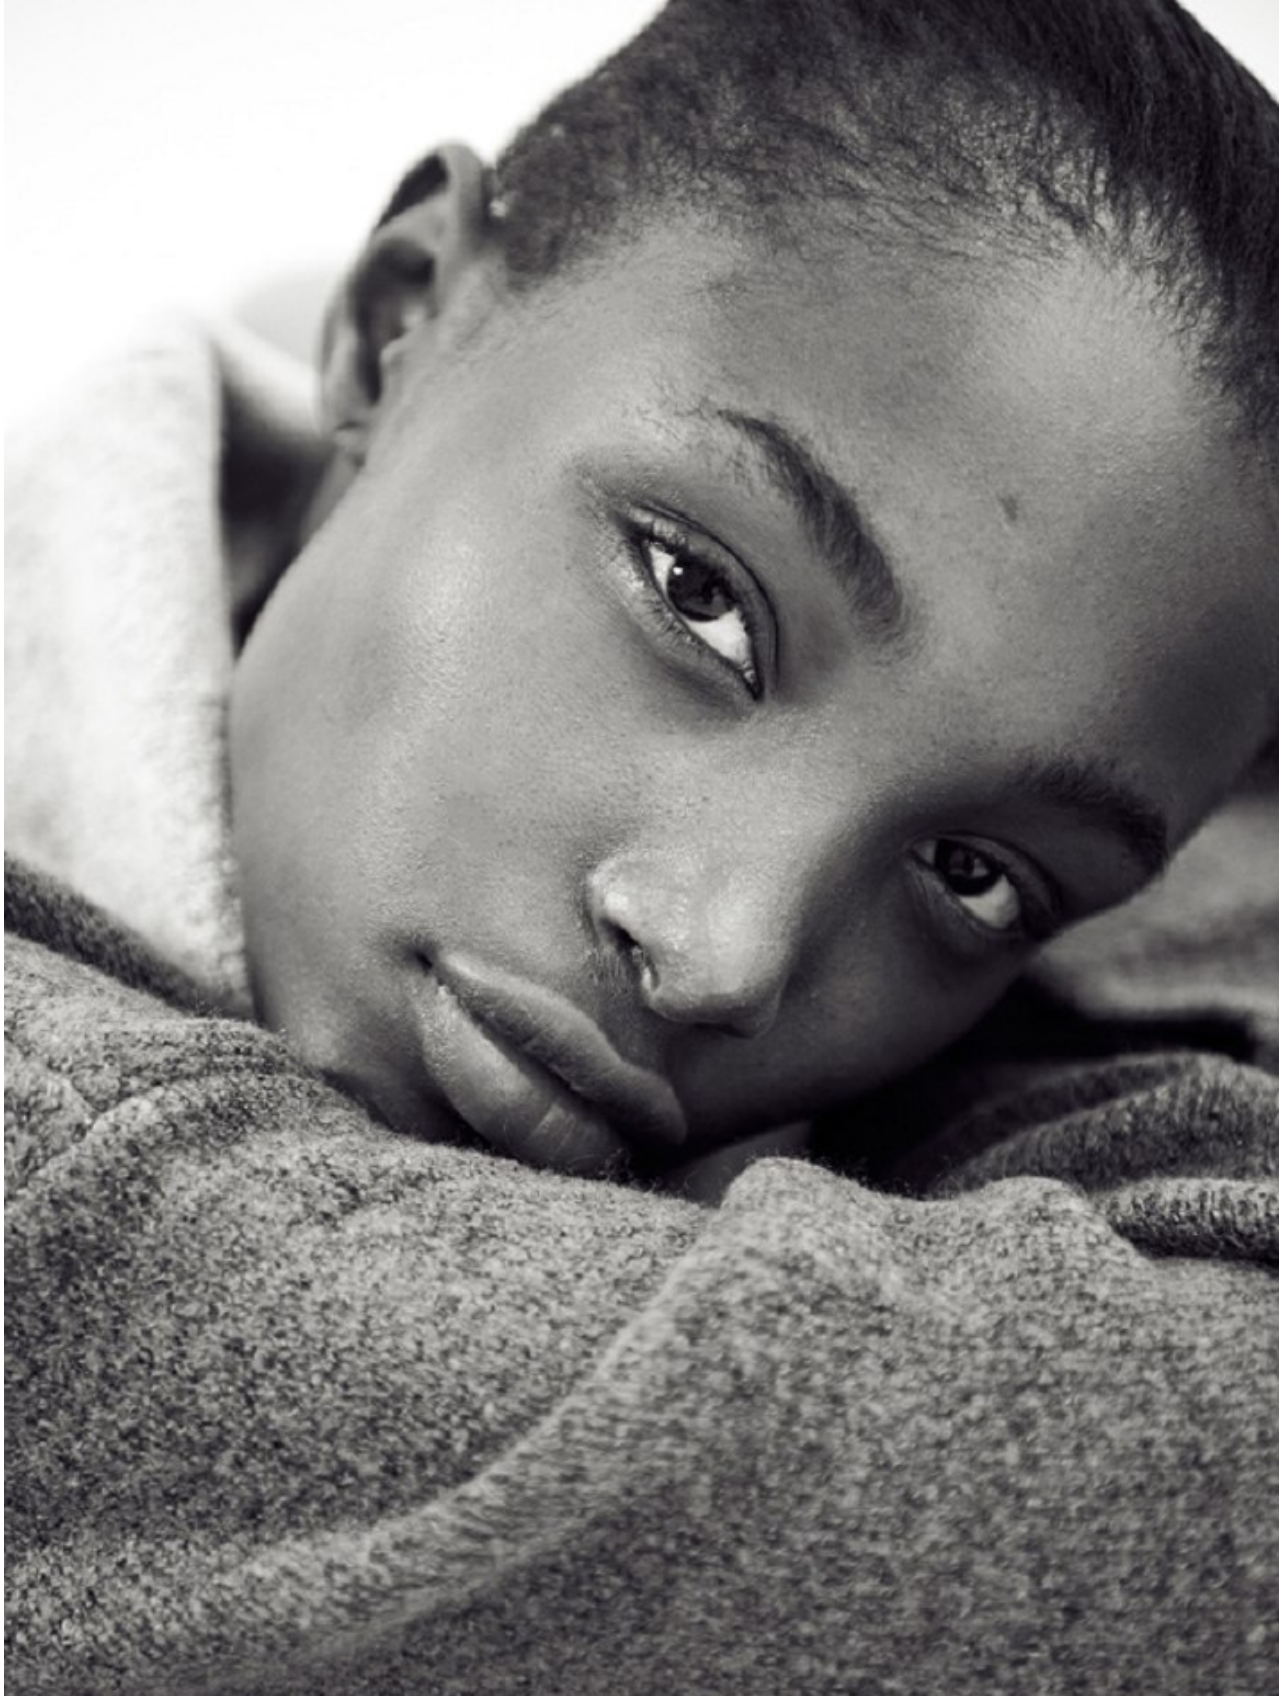

BOSS MODELS

CAPE TOWN

BOLA EDUN

Height: 177cm Bust: 76cm Waist: 61cm Hips: 89cm Shoe: 7 UK Hair: Black Eyes: Black

BOSS MODELS

CAPE TOWN

BOLA EDUN

Height: 177cm Bust: 76cm Waist: 61cm Hips: 89cm Shoe: 7 UK Hair: Black Eyes: Black

BOSS MODELS

CAPE TOWN

LUCY'S 232

BOLA EDUN

Height: 177cm Bust: 76cm Waist: 61cm Hips: 89cm Shoe: 7 UK Hair: Black Eyes: Black

BOSS MODELS

CAPE TOWN

Dress: Kes Aw19 Accessories: Zara Shell Earrings