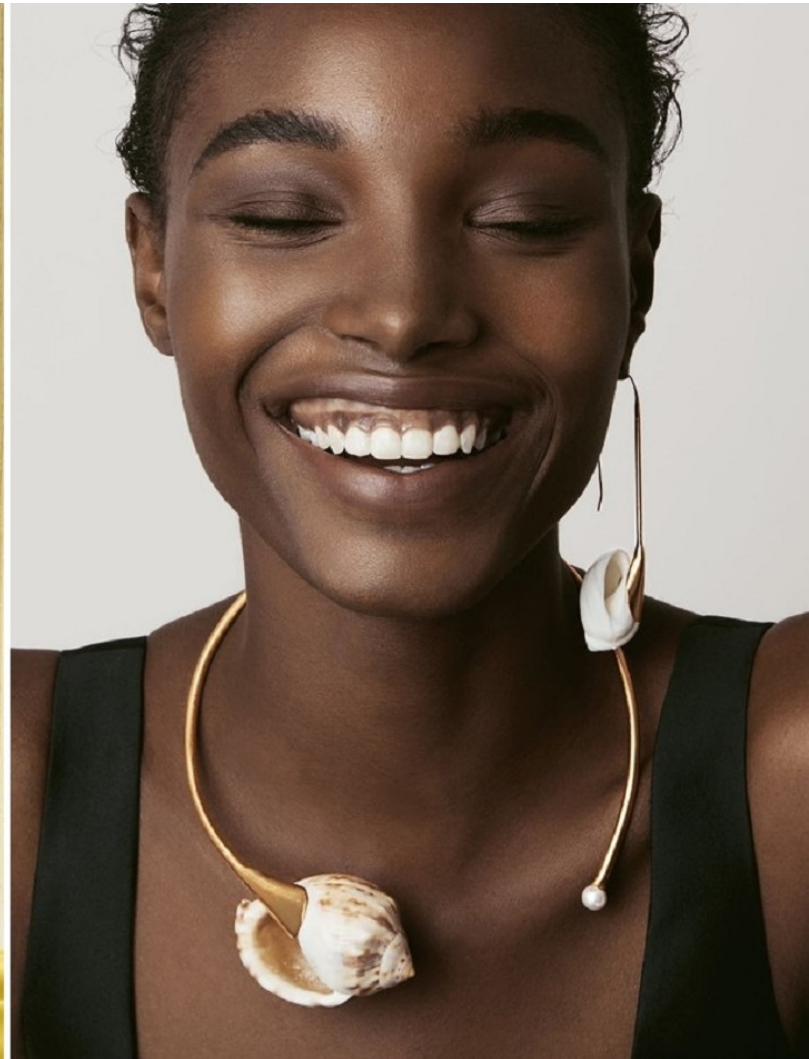

BOSS MODELS

CAPE TOWN

BOLA EDUN

Height: 177cm Bust: 76cm Waist: 61cm Hips: 89cm Shoe: 7 UK Hair: Black Eyes: Black