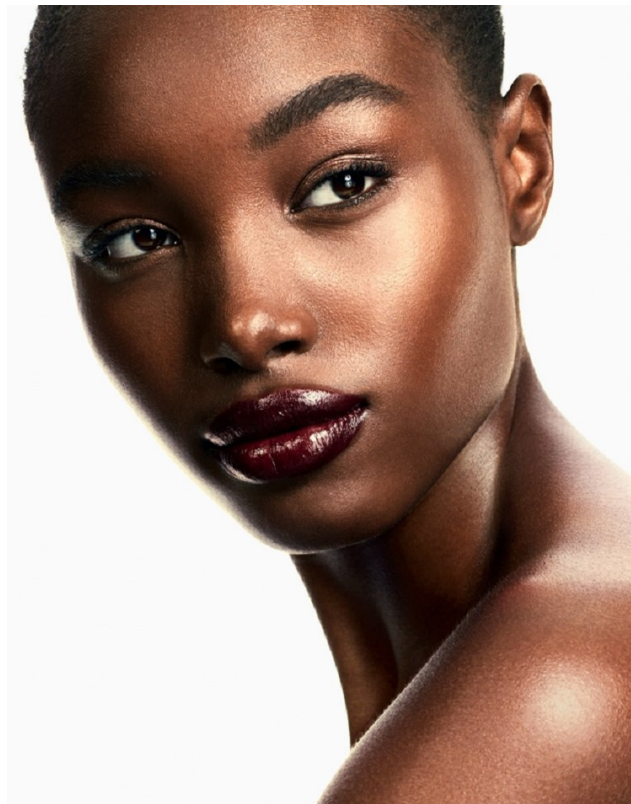

BOSS MODELS

CAPE TOWN

BOLA EDUN

Height: 177cm Bust: 76cm Waist: 61cm Hips: 89cm Shoe: 7 UK Hair: Black Eyes: Black