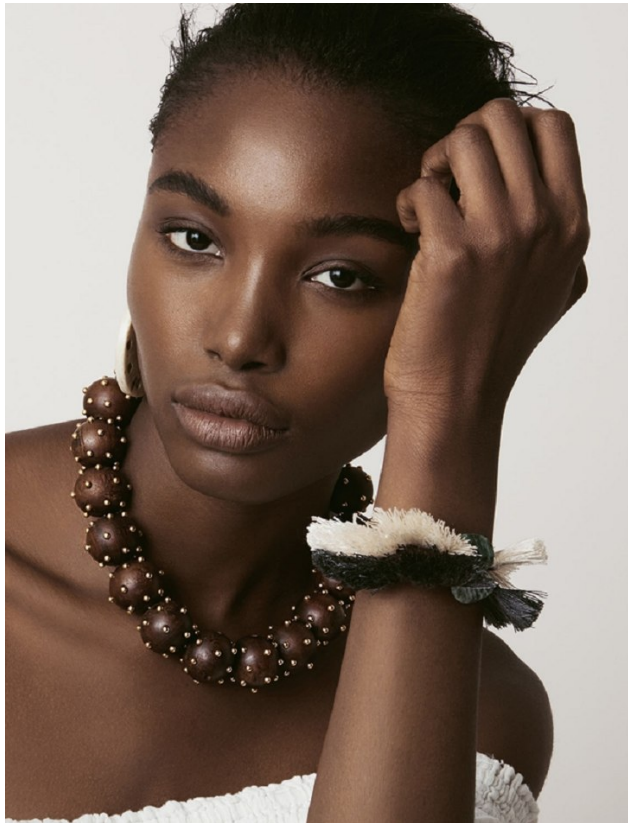

BOSS MODELS

CAPE TOWN

BOLA EDUN

Height: 177cm Bust: 76cm Waist: 61cm Hips: 89cm Shoe: 7 UK Hair: Black Eyes: Black