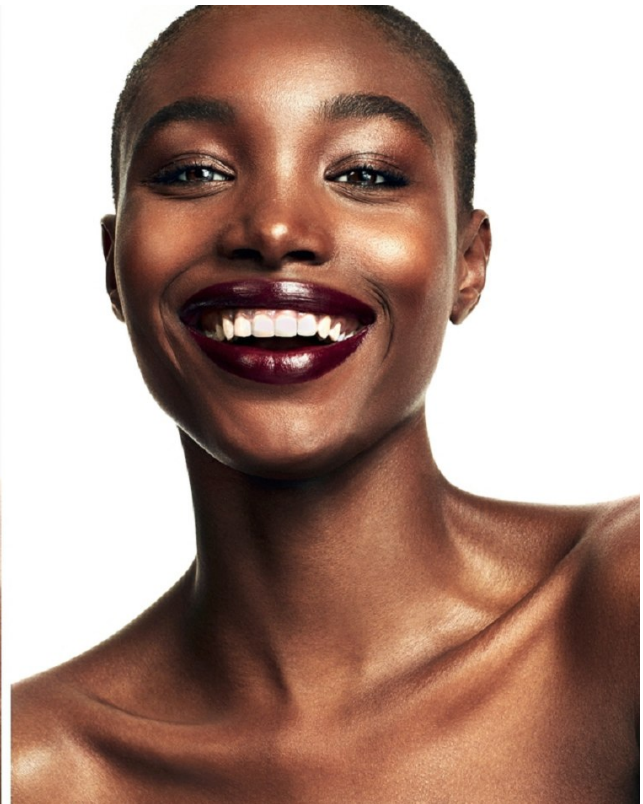

BOSS MODELS

CAPE TOWN

BOLA EDUN

Height: 177cm Bust: 76cm Waist: 61cm Hips: 89cm Shoe: 7 UK Hair: Black Eyes: Black