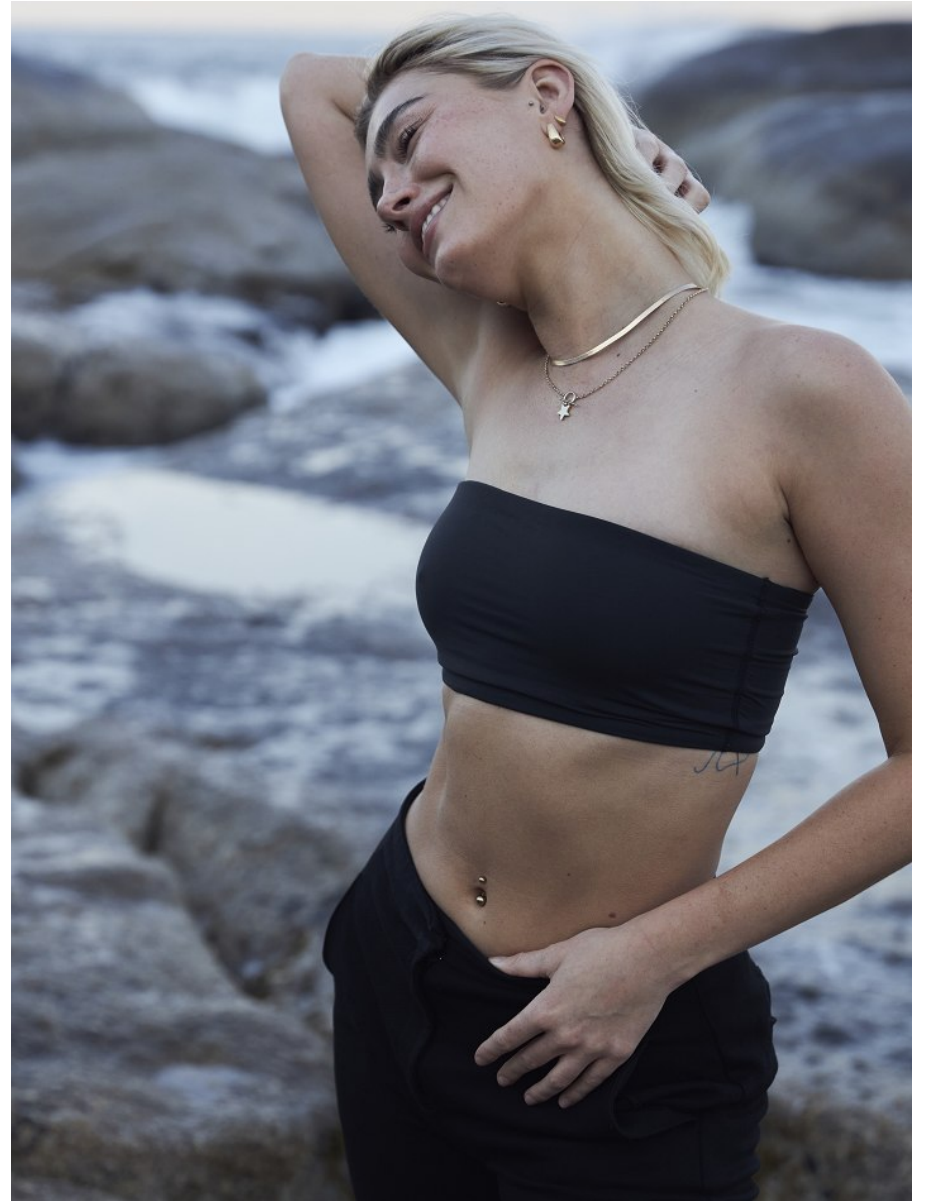

BOSS MODELS

CAPE TOWN

INDIA LOWNDS

Height: 170cm Bust: 85cm Waist: 67cm Hips: 98cm Shoe: 4 UK Hair: Platinum Blond Eyes: Blue

BOSS MODELS

CAPE TOWN

INDIA LOWNDS

Height: 170cm Bust: 85cm Waist: 67cm Hips: 98cm Shoe: 4 UK Hair: Platinum Blond Eyes: Blue