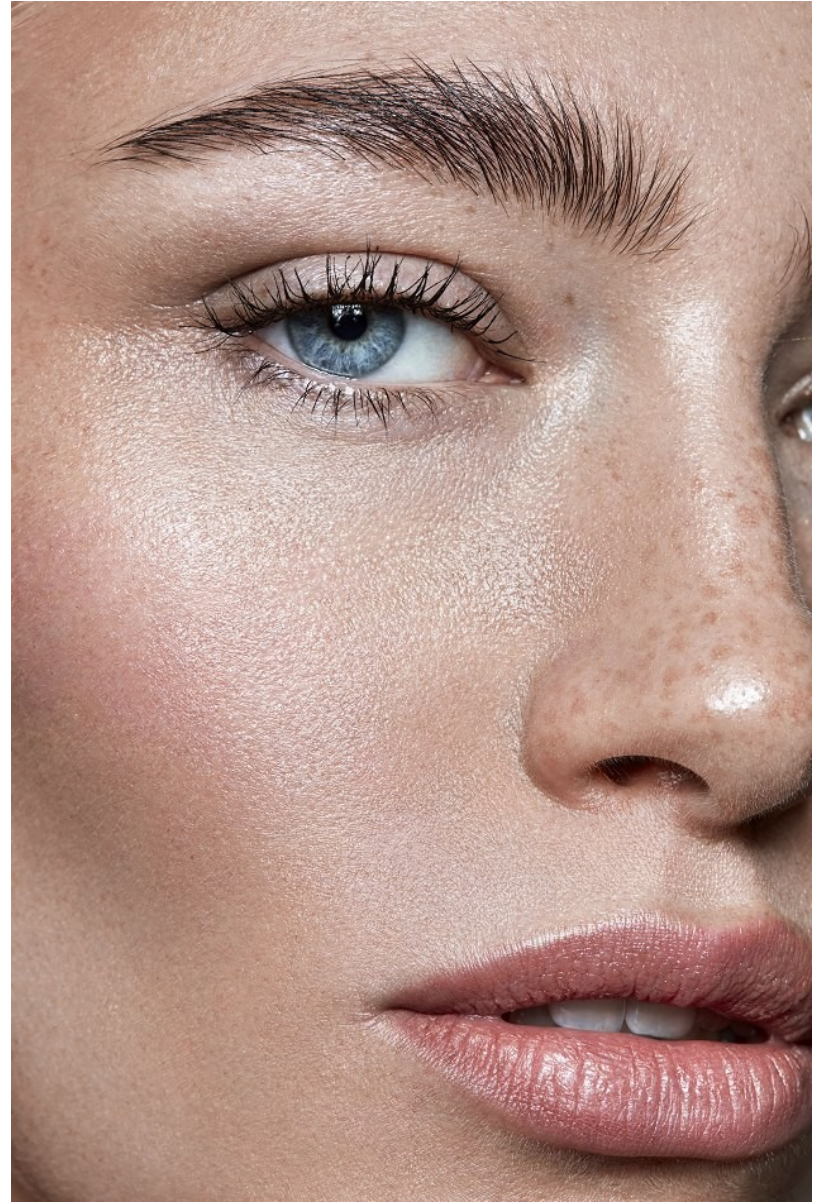

BOSS MODELS

CAPE TOWN

INDIA LOWNDS

Height: 170cm Bust: 85cm Waist: 67cm Hips: 98cm Shoe: 4 UK Hair: Platinum Blond Eyes: Blue