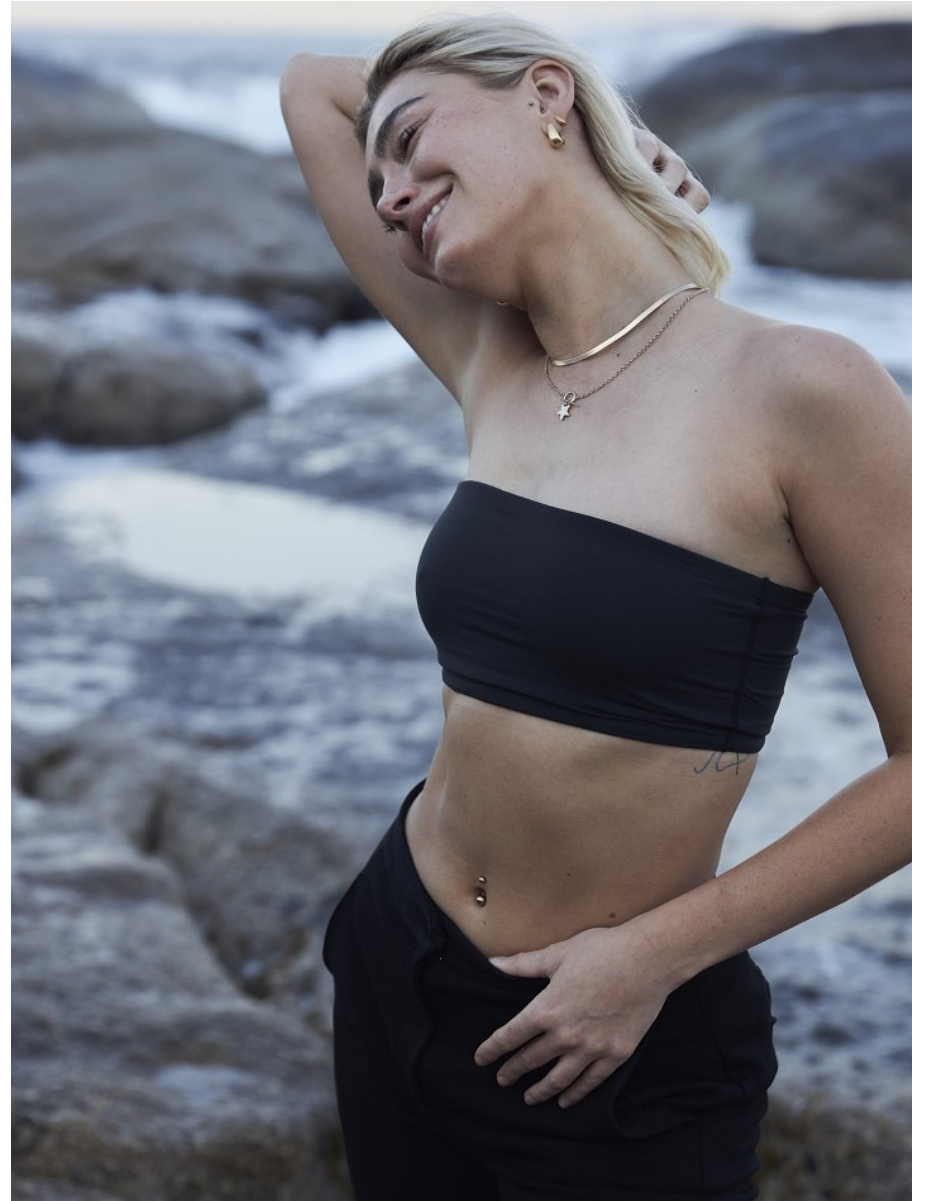

BOSS MODELS

CAPE TOWN

INDIA LOWNDS

Height: 170cm Bust: 85cm Waist: 67cm Hips: 98cm Shoe: 4 UK Hair: Platinum Blond Eyes: Blue