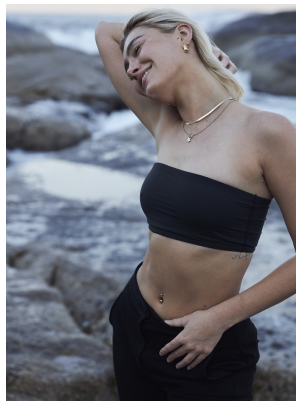

BOSS MODELS

CAPE TOWN

INDIA LOWNDS

Height: 170cm Bust: 85cm Waist: 67cm Hips: 98cm Shoe: 4 UK Hair: Platinum Blond Eyes: Blue

BOSS MODELS

CAPE TOWN

INDIA LOWNDS

Height: 170cm Bust: 85cm Waist: 67cm Hips: 98cm Shoe: 4 UK Hair: Platinum Blond Eyes: Blue

BOSS MODELS

CAPE TOWN

INDIA LOWNDS

Height: 170cm Bust: 85cm Waist: 67cm Hips: 98cm Shoe: 4 UK Hair: Platinum Blond Eyes: Blue