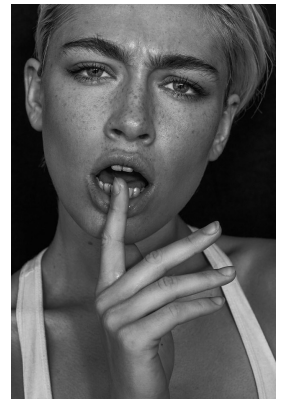

BOSS MODELS

CAPE TOWN

INDIA LOWNDS

Height: 170cm Bust: 85cm Waist: 67cm Hips: 98cm Shoe: 4 UK Hair: Platinum Blond Eyes: Blue

BOSS MODELS

CAPE TOWN

INDIA LOWNDS

Height: 170cm Bust: 85cm Waist: 67cm Hips: 98cm Shoe: 4 UK Hair: Platinum Blond Eyes: Blue

BOSS MODELS

CAPE TOWN

INDIA LOWNDS

Height: 170cm Bust: 85cm Waist: 67cm Hips: 98cm Shoe: 4 UK Hair: Platinum Blond Eyes: Blue