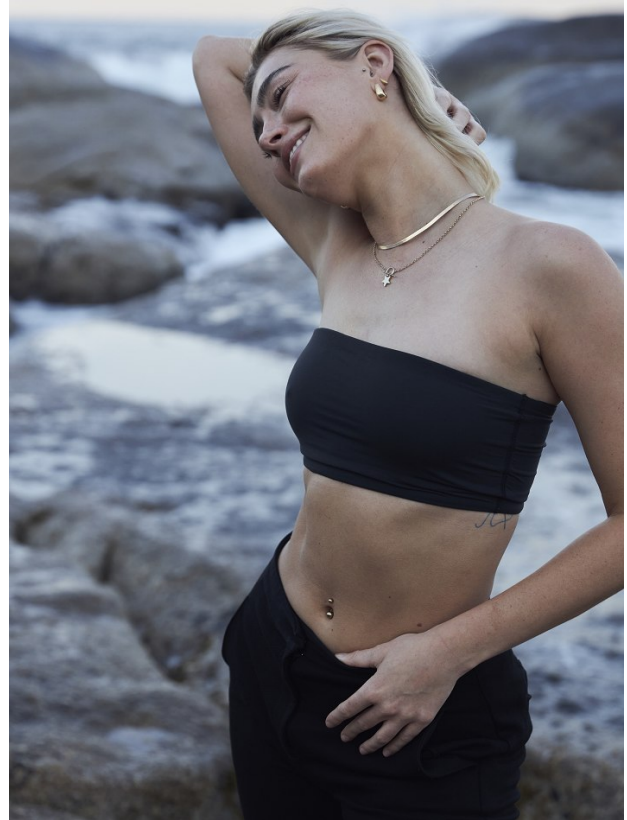

BOSS MODELS

CAPE TOWN

INDIA LOWNDS

Height: 170cm Bust: 85cm Waist: 67cm Hips: 98cm Shoe: 4 UK Hair: Platinum Blond Eyes: Blue

BOSS MODELS

CAPE TOWN

INDIA LOWNDS

Height: 170cm Bust: 85cm Waist: 67cm Hips: 98cm Shoe: 4 UK Hair: Platinum Blond Eyes: Blue