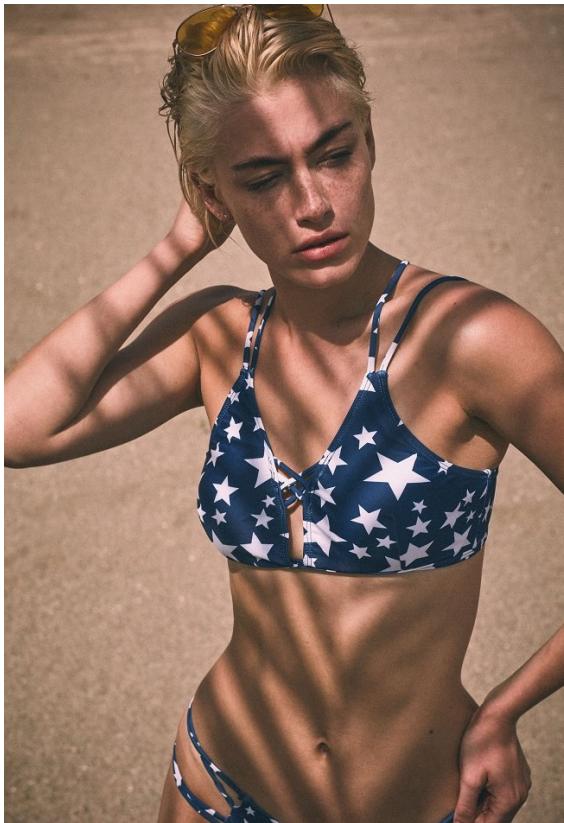

BOSS MODELS

CAPE TOWN

INDIA LOWNDS

Height: 170cm Bust: 85cm Waist: 67cm Hips: 98cm Shoe: 4 UK Hair: Platinum Blond Eyes: Blue