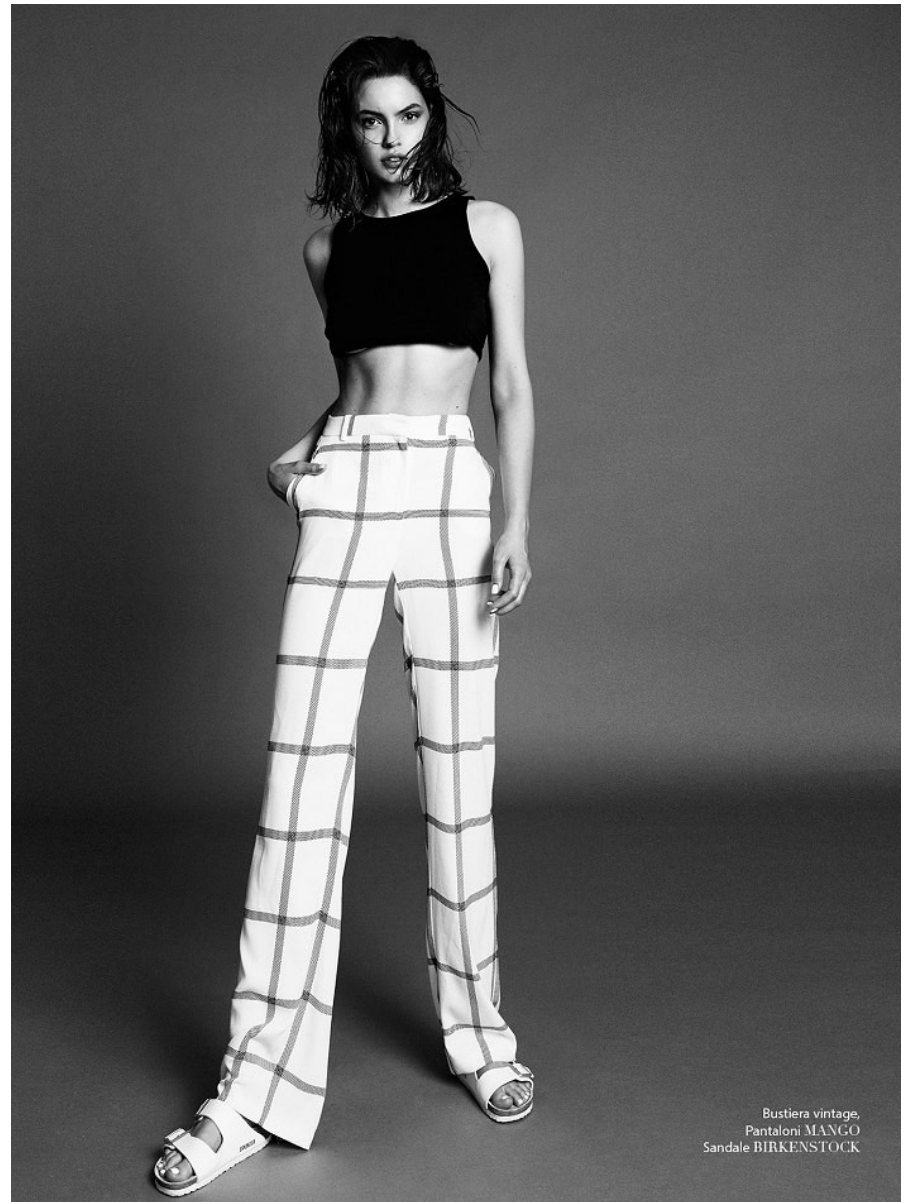

BOSS MODELS

CAPE TOWN

DARIA ROXIN

Height: 175cm Bust: 86cm Waist: 59cm Hips: 89cm Shoe: 6 UK Hair: Dark Brown Eyes: Hazel