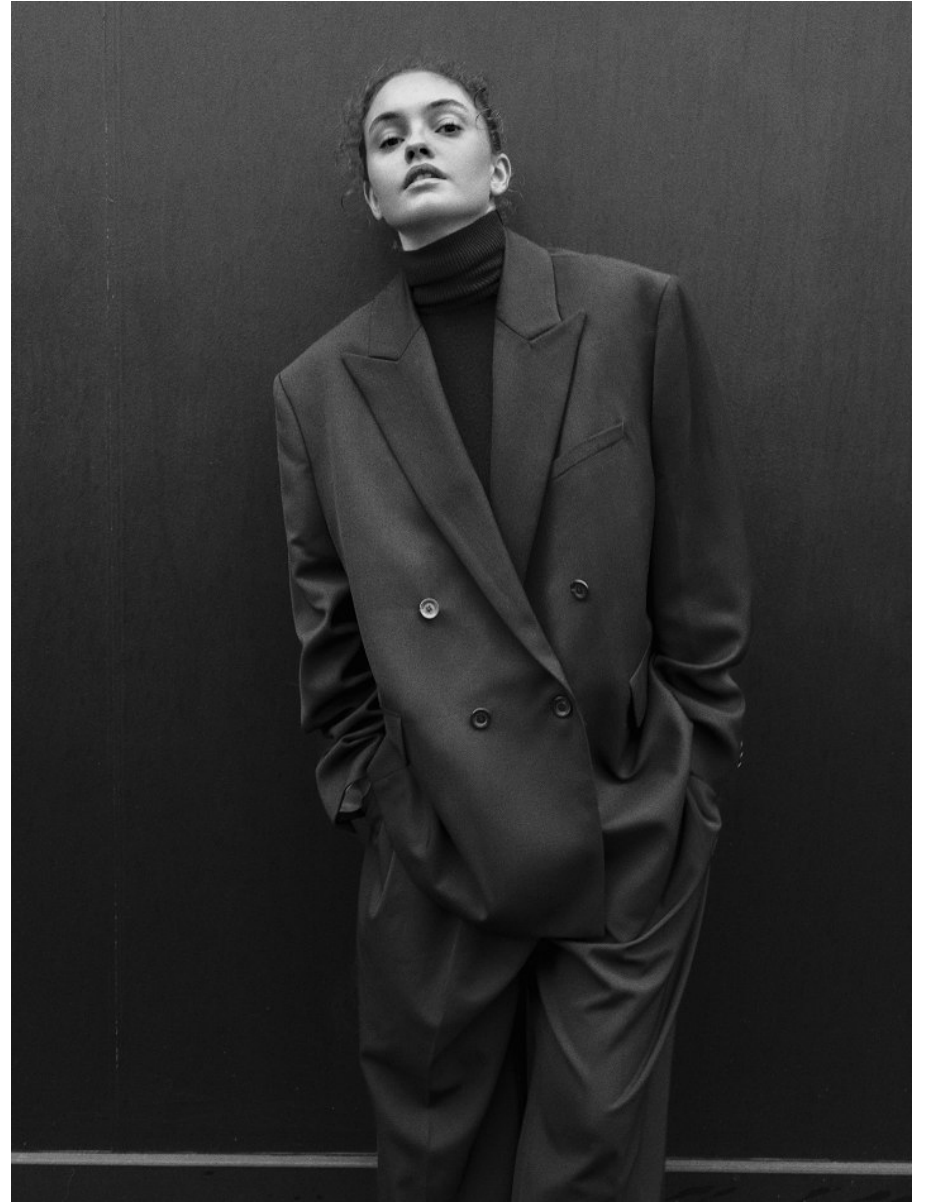

BOSS MODELS

CAPE TOWN

DARIA ROXIN

Height: 175cm Bust: 86cm Waist: 59cm Hips: 89cm Shoe: 6 UK Hair: Dark Brown Eyes: Hazel

BOSS MODELS

CAPE TOWN

DARIA ROXIN

Height: 175cm Bust: 86cm Waist: 59cm Hips: 89cm Shoe: 6 UK Hair: Dark Brown Eyes: Hazel