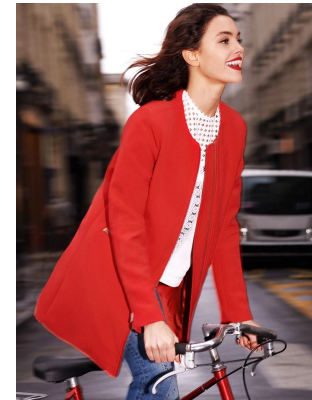

BOSS MODELS

CAPE TOWN

DARIA ROXIN

Height: 175cm Bust: 86cm Waist: 59cm Hips: 89cm Shoe: 6 UK Hair: Dark Brown Eyes: Hazel

BOSS MODELS

CAPE TOWN

DARIA ROXIN

Height: 175cm Bust: 86cm Waist: 59cm Hips: 89cm Shoe: 6 UK Hair: Dark Brown Eyes: Hazel

BOSS MODELS

CAPE TOWN

DARIA ROXIN

Height: 175cm Bust: 86cm Waist: 59cm Hips: 89cm Shoe: 6 UK Hair: Dark Brown Eyes: Hazel