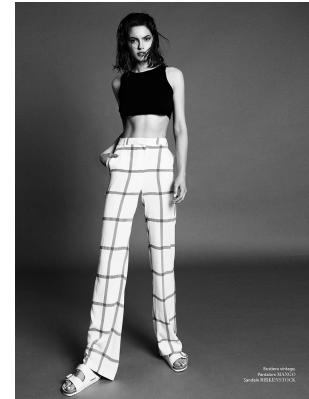

BOSS MODELS

CAPE TOWN

DARIA ROXIN

Height: 175cm Bust: 86cm Waist: 59cm Hips: 89cm Shoe: 6 UK Hair: Dark Brown Eyes: Hazel

BOSS MODELS

CAPE TOWN

DARIA ROXIN

Height: 175cm Bust: 86cm Waist: 59cm Hips: 89cm Shoe: 6 UK Hair: Dark Brown Eyes: Hazel

BOSS MODELS

CAPE TOWN

DARIA ROXIN

Height: 175cm Bust: 86cm Waist: 59cm Hips: 89cm Shoe: 6 UK Hair: Dark Brown Eyes: Hazel