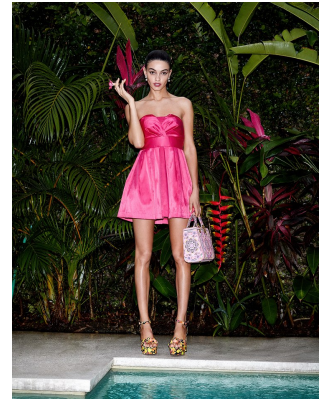

BOSS MODELS

CAPE TOWN

DARIA ROXIN

Height: 175cm Bust: 86cm Waist: 59cm Hips: 89cm Shoe: 6 UK Hair: Dark Brown Eyes: Hazel

BOSS MODELS

CAPE TOWN

DARIA ROXIN

Height: 175cm Bust: 86cm Waist: 59cm Hips: 89cm Shoe: 6 UK Hair: Dark Brown Eyes: Hazel

BOSS MODELS

CAPE TOWN

DARIA ROXIN

Height: 175cm Bust: 86cm Waist: 59cm Hips: 89cm Shoe: 6 UK Hair: Dark Brown Eyes: Hazel