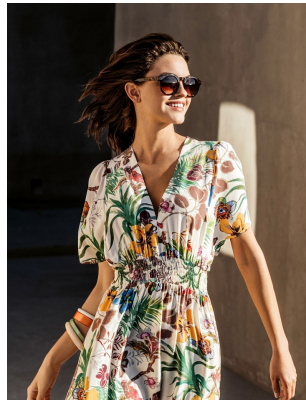

BOSS MODELS

CAPE TOWN

DARIA ROXIN

Height: 175cm Bust: 86cm Waist: 59cm Hips: 89cm Shoe: 6 UK Hair: Dark Brown Eyes: Hazel

BOSS MODELS

CAPE TOWN

DARIA ROXIN

Height: 175cm Bust: 86cm Waist: 59cm Hips: 89cm Shoe: 6 UK Hair: Dark Brown Eyes: Hazel

BOSS MODELS

CAPE TOWN

DARIA ROXIN

Height: 175cm Bust: 86cm Waist: 59cm Hips: 89cm Shoe: 6 UK Hair: Dark Brown Eyes: Hazel