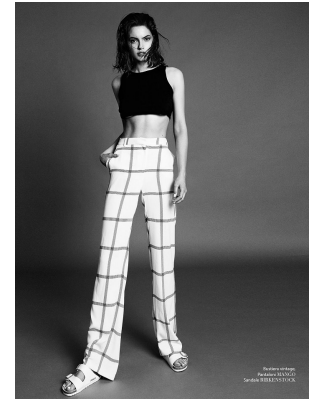

BOSS MODELS

CAPE TOWN

DARIA ROXIN

Height: 175cm Bust: 88cm Waist: 63cm Hips: 91cm Shoe: 6 UK Hair: Dark Brown Eyes: Hazel

BOSS MODELS

CAPE TOWN

DARIA ROXIN

Height: 175cm Bust: 88cm Waist: 63cm Hips: 91cm Shoe: 6 UK Hair: Dark Brown Eyes: Hazel

BOSS MODELS

CAPE TOWN

DARIA ROXIN

Height: 175cm Bust: 88cm Waist: 63cm Hips: 91cm Shoe: 6 UK Hair: Dark Brown Eyes: Hazel