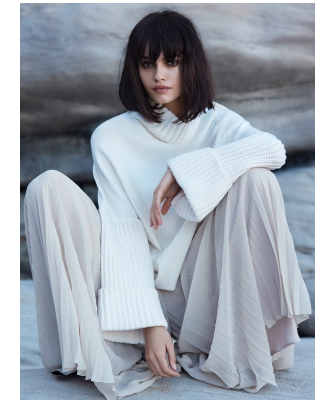

BOSS MODELS

CAPE TOWN

DARIA ROXIN

Height: 175cm Bust: 86cm Waist: 59cm Hips: 89cm Shoe: 6 UK Hair: Dark Brown Eyes: Hazel

BOSS MODELS

CAPE TOWN

DARIA ROXIN

Height: 175cm Bust: 86cm Waist: 59cm Hips: 89cm Shoe: 6 UK Hair: Dark Brown Eyes: Hazel