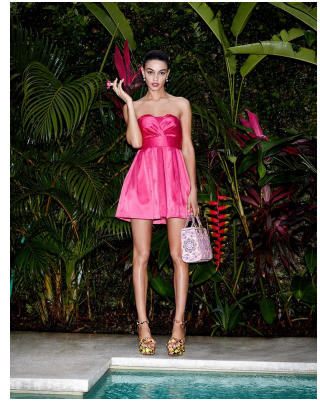

BOSS MODELS

CAPE TOWN

DARIA ROXIN

Height: 175cm Bust: 88cm Waist: 63cm Hips: 91cm Shoe: 6 UK Hair: Dark Brown Eyes: Hazel

BOSS MODELS

CAPE TOWN

DARIA ROXIN

Height: 175cm Bust: 88cm Waist: 63cm Hips: 91cm Shoe: 6 UK Hair: Dark Brown Eyes: Hazel

BOSS MODELS

CAPE TOWN

DARIA ROXIN

Height: 175cm Bust: 88cm Waist: 63cm Hips: 91cm Shoe: 6 UK Hair: Dark Brown Eyes: Hazel