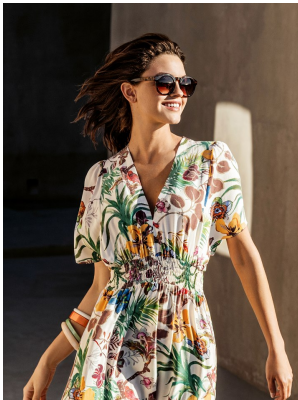

BOSS MODELS

CAPE TOWN

DARIA ROXIN

Height: 175cm Bust: 86cm Waist: 59cm Hips: 89cm Shoe: 6 UK Hair: Dark Brown Eyes: Hazel

BOSS MODELS

CAPE TOWN

DARIA ROXIN

Height: 175cm Bust: 86cm Waist: 59cm Hips: 89cm Shoe: 6 UK Hair: Dark Brown Eyes: Hazel

BOSS MODELS

CAPE TOWN

DARIA ROXIN

Height: 175cm Bust: 86cm Waist: 59cm Hips: 89cm Shoe: 6 UK Hair: Dark Brown Eyes: Hazel