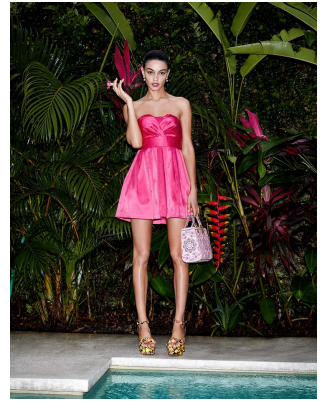

BOSS MODELS

CAPE TOWN

DARIA ROXIN

Height: 175cm Bust: 86cm Waist: 59cm Hips: 89cm Shoe: 6 UK Hair: Dark Brown Eyes: Hazel

BOSS MODELS

CAPE TOWN

DARIA ROXIN

Height: 175cm Bust: 86cm Waist: 59cm Hips: 89cm Shoe: 6 UK Hair: Dark Brown Eyes: Hazel

BOSS MODELS

CAPE TOWN

DARIA ROXIN

Height: 175cm Bust: 86cm Waist: 59cm Hips: 89cm Shoe: 6 UK Hair: Dark Brown Eyes: Hazel