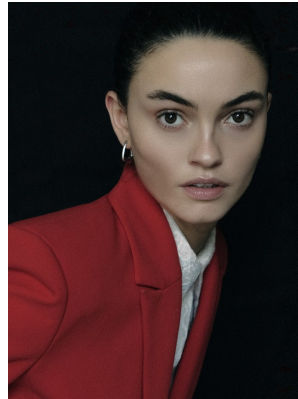

BOSS MODELS

CAPE TOWN

DARIA ROXIN

Height: 175cm Bust: 88cm Waist: 63cm Hips: 91cm Shoe: 6 UK Hair: Dark Brown Eyes: Hazel

BOSS MODELS

CAPE TOWN

DARIA ROXIN

Height: 175cm Bust: 88cm Waist: 63cm Hips: 91cm Shoe: 6 UK Hair: Dark Brown Eyes: Hazel

BOSS MODELS

CAPE TOWN

DARIA ROXIN

Height: 175cm Bust: 88cm Waist: 63cm Hips: 91cm Shoe: 6 UK Hair: Dark Brown Eyes: Hazel