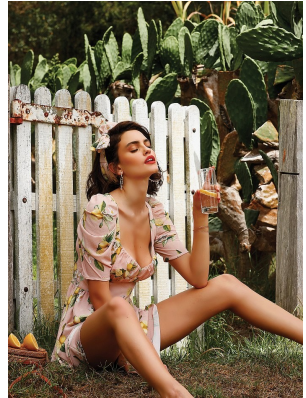

BOSS MODELS

CAPE TOWN

DARIA ROXIN

Height: 175cm Bust: 88cm Waist: 63cm Hips: 91cm Shoe: 6 UK Hair: Dark Brown Eyes: Hazel

BOSS MODELS

CAPE TOWN

DARIA ROXIN

Height: 175cm Bust: 88cm Waist: 63cm Hips: 91cm Shoe: 6 UK Hair: Dark Brown Eyes: Hazel

BOSS MODELS

CAPE TOWN

DARIA ROXIN

Height: 175cm Bust: 88cm Waist: 63cm Hips: 91cm Shoe: 6 UK Hair: Dark Brown Eyes: Hazel