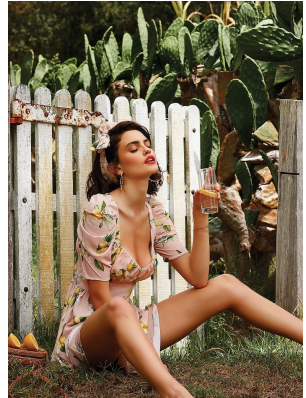

BOSS MODELS

CAPE TOWN

DARIA ROXIN

Height: 175cm Bust: 86cm Waist: 59cm Hips: 89cm Shoe: 6 UK Hair: Dark Brown Eyes: Hazel

BOSS MODELS

CAPE TOWN

DARIA ROXIN

Height: 175cm Bust: 86cm Waist: 59cm Hips: 89cm Shoe: 6 UK Hair: Dark Brown Eyes: Hazel

BOSS MODELS

CAPE TOWN

DARIA ROXIN

Height: 175cm Bust: 86cm Waist: 59cm Hips: 89cm Shoe: 6 UK Hair: Dark Brown Eyes: Hazel