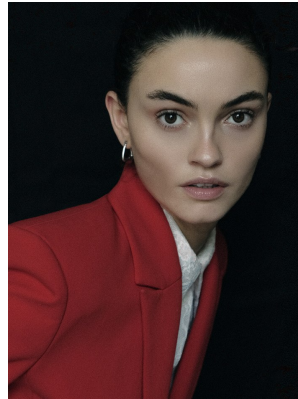

BOSS MODELS

CAPE TOWN

DARIA ROXIN

Height: 175cm Bust: 86cm Waist: 59cm Hips: 89cm Shoe: 6 UK Hair: Dark Brown Eyes: Hazel

BOSS MODELS

CAPE TOWN

DARIA ROXIN

Height: 175cm Bust: 86cm Waist: 59cm Hips: 89cm Shoe: 6 UK Hair: Dark Brown Eyes: Hazel

BOSS MODELS

CAPE TOWN

DARIA ROXIN

Height: 175cm Bust: 86cm Waist: 59cm Hips: 89cm Shoe: 6 UK Hair: Dark Brown Eyes: Hazel