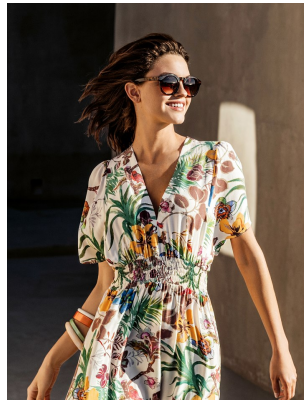

BOSS MODELS

CAPE TOWN

DARIA ROXIN

Height: 175cm Bust: 88cm Waist: 63cm Hips: 91cm Shoe: 6 UK Hair: Dark Brown Eyes: Hazel

BOSS MODELS

CAPE TOWN

DARIA ROXIN

Height: 175cm Bust: 88cm Waist: 63cm Hips: 91cm Shoe: 6 UK Hair: Dark Brown Eyes: Hazel

BOSS MODELS

CAPE TOWN

DARIA ROXIN

Height: 175cm Bust: 88cm Waist: 63cm Hips: 91cm Shoe: 6 UK Hair: Dark Brown Eyes: Hazel