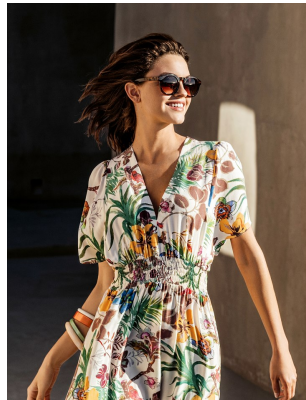

BOSS MODELS

CAPE TOWN

DARIA ROXIN

Height: 175cm Bust: 86cm Waist: 59cm Hips: 89cm Shoe: 6 UK Hair: Dark Brown Eyes: Hazel

BOSS MODELS

CAPE TOWN

DARIA ROXIN

Height: 175cm Bust: 86cm Waist: 59cm Hips: 89cm Shoe: 6 UK Hair: Dark Brown Eyes: Hazel