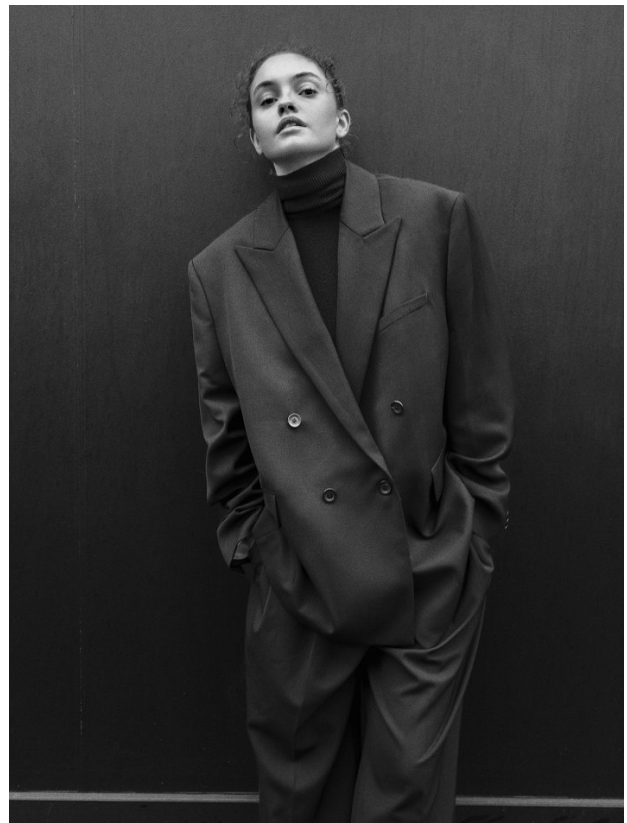

BOSS MODELS

CAPE TOWN

DARIA ROXIN

Height: 175cm Bust: 88cm Waist: 63cm Hips: 91cm Shoe: 6 UK Hair: Dark Brown Eyes: Hazel