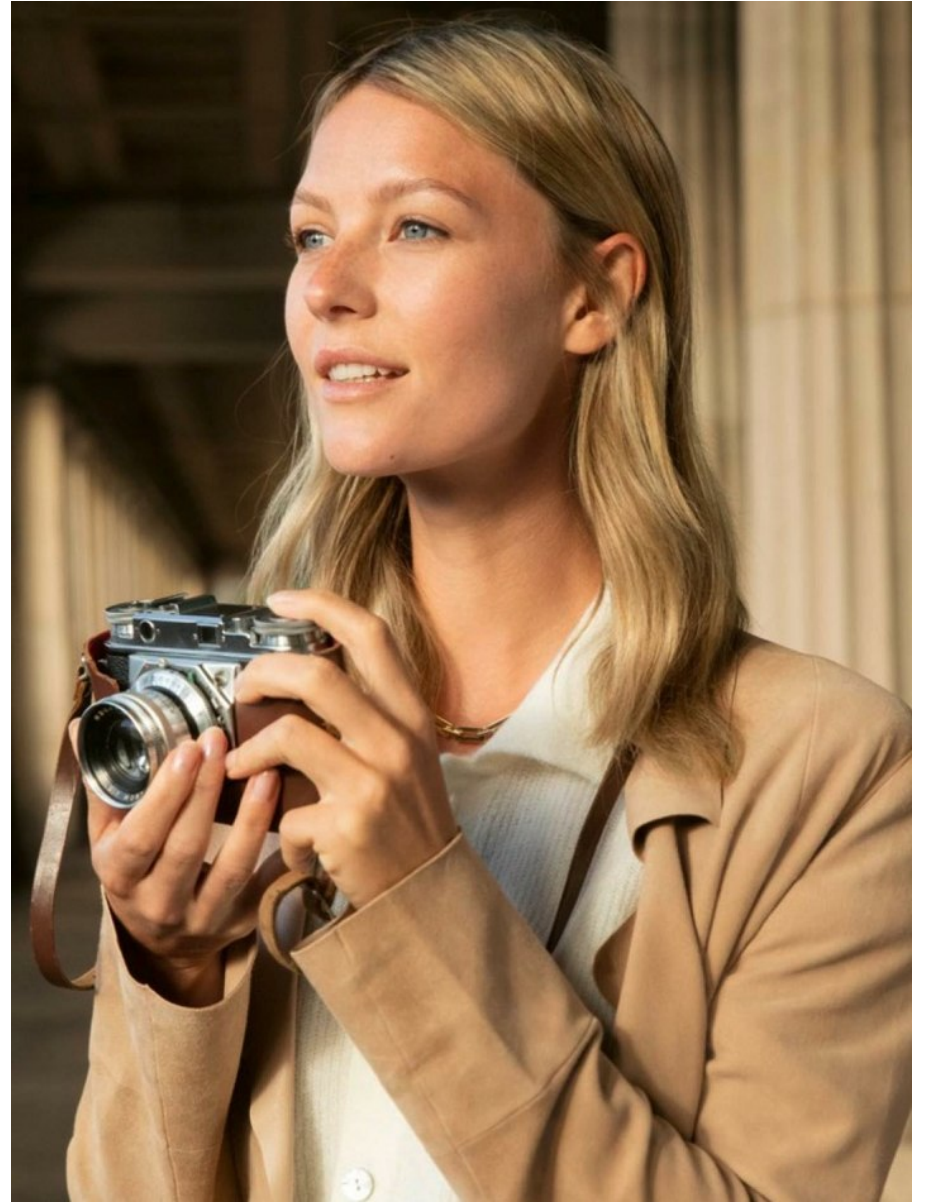

BOSS MODELS

CAPE TOWN

LUISA SONDERMEIER

Height: 173cm Bust: 81cm Waist: 59cm Hips: 89cm Shoe: 5 UK Hair: Blonde Eyes: Blue