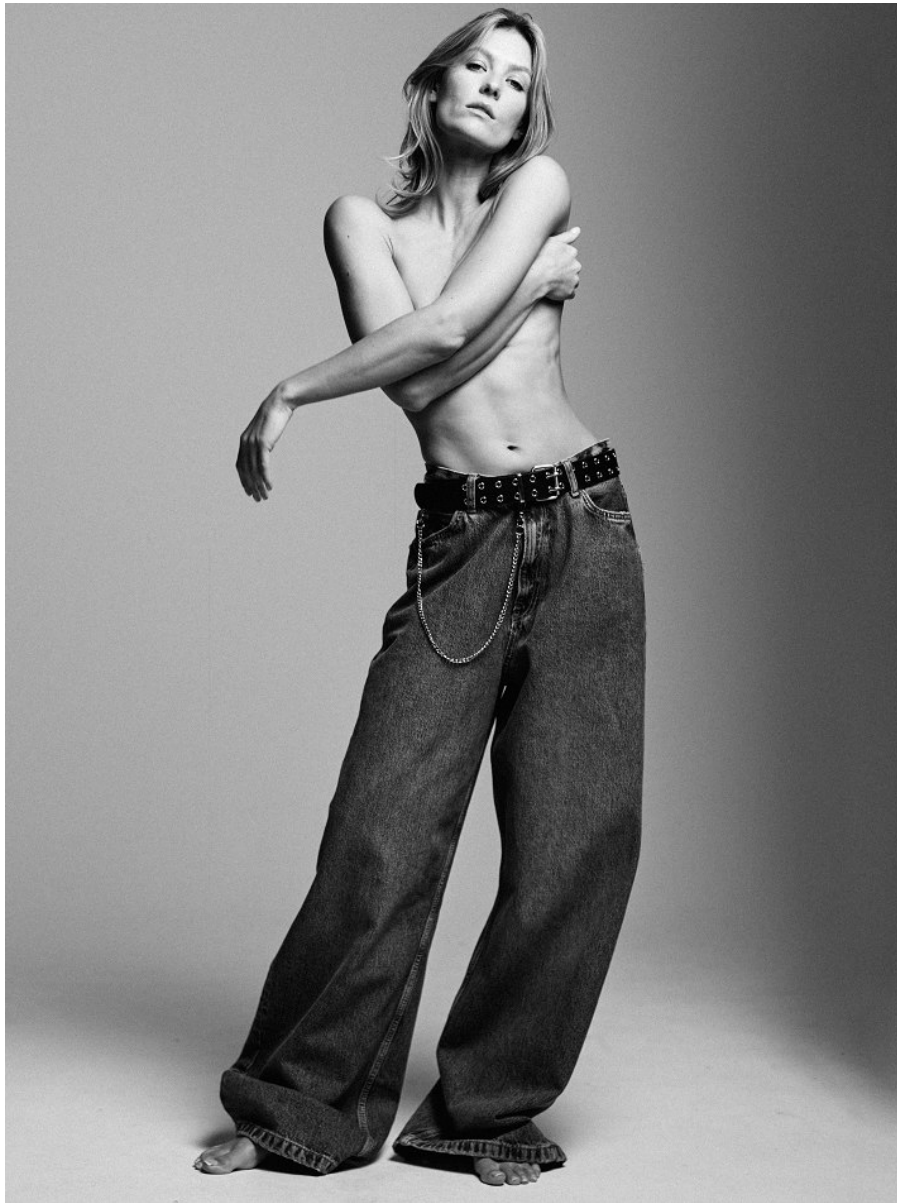

BOSS MODELS

CAPE TOWN

LUISA SONDERMEIER

Height: 173cm Bust: 81cm Waist: 59cm Hips: 89cm Shoe: 5 UK Hair: Blonde Eyes: Blue