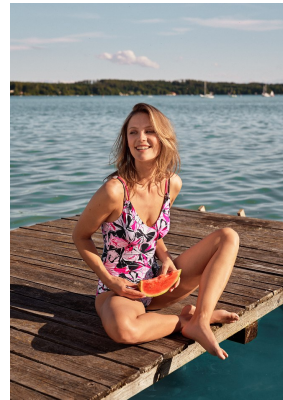

BOSS MODELS

CAPE TOWN

LUISA SONDERMEIER

Height: 173cm Bust: 81cm Waist: 59cm Hips: 89cm Shoe: 5 UK Hair: Blonde Eyes: Blue

BOSS MODELS

CAPE TOWN

LUISA SONDERMEIER

Height: 173cm Bust: 81cm Waist: 59cm Hips: 89cm Shoe: 5 UK Hair: Blonde Eyes: Blue