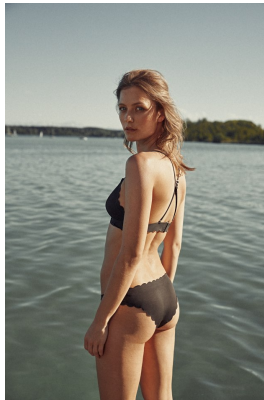

BOSS MODELS

CAPE TOWN

LUISA SONDERMEIER

Height: 173cm Bust: 81cm Waist: 59cm Hips: 89cm Shoe: 5 UK Hair: Blonde Eyes: Blue

BOSS MODELS

CAPE TOWN

LUISA SONDERMEIER

Height: 173cm Bust: 81cm Waist: 59cm Hips: 89cm Shoe: 5 UK Hair: Blonde Eyes: Blue