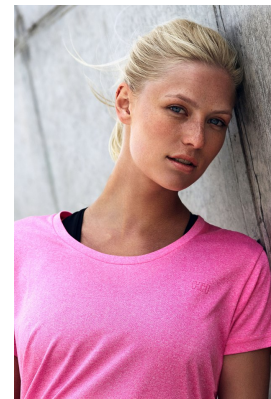

BOSS MODELS

CAPE TOWN

LUISA SONDERMEIER

Height: 173cm Bust: 81cm Waist: 59cm Hips: 89cm Shoe: 5 UK Hair: Blonde Eyes: Blue

BOSS MODELS

CAPE TOWN

LUISA SONDERMEIER

Height: 173cm Bust: 81cm Waist: 59cm Hips: 89cm Shoe: 5 UK Hair: Blonde Eyes: Blue