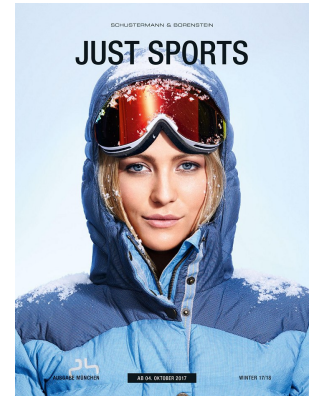

BOSS MODELS

CAPE TOWN

LUISA SONDERMEIER

Height: 173cm Bust: 81cm Waist: 59cm Hips: 89cm Shoe: 5 UK Hair: Blonde Eyes: Blue

BOSS MODELS

CAPE TOWN

LUISA SONDERMEIER

Height: 173cm Bust: 81cm Waist: 59cm Hips: 89cm Shoe: 5 UK Hair: Blonde Eyes: Blue