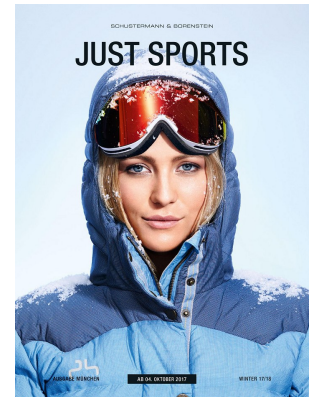

BOSS MODELS

CAPE TOWN

LUISA SONDERMEIER

Height: 173cm Bust: 81cm Waist: 59cm Hips: 89cm Shoe: 5 UK Hair: Blonde Eyes: Blue

BOSS MODELS

CAPE TOWN

LUISA SONDERMEIER

Height: 173cm Bust: 81cm Waist: 59cm Hips: 89cm Shoe: 5 UK Hair: Blonde Eyes: Blue