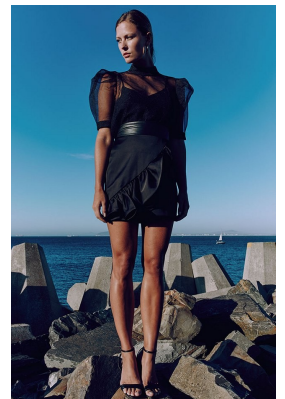

BOSS MODELS

CAPE TOWN

LUISA SONDERMEIER

Height: 173cm Bust: 81cm Waist: 59cm Hips: 89cm Shoe: 5 UK Hair: Blonde Eyes: Blue

BOSS MODELS

CAPE TOWN

LUISA SONDERMEIER

Height: 173cm Bust: 81cm Waist: 59cm Hips: 89cm Shoe: 5 UK Hair: Blonde Eyes: Blue