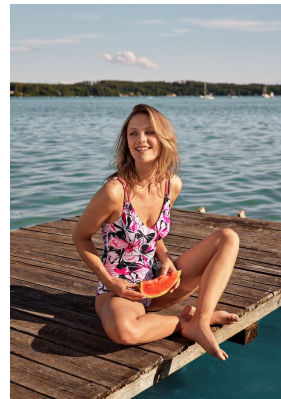

BOSS MODELS

CAPE TOWN

LUISA SONDERMEIER

Height: 173cm Bust: 81cm Waist: 59cm Hips: 89cm Shoe: 5 UK Hair: Blonde Eyes: Blue

BOSS MODELS

CAPE TOWN

LUISA SONDERMEIER

Height: 173cm Bust: 81cm Waist: 59cm Hips: 89cm Shoe: 5 UK Hair: Blonde Eyes: Blue