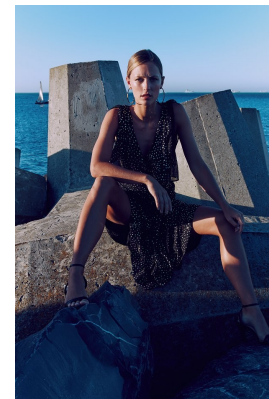

BOSS MODELS

CAPE TOWN

LUISA SONDERMEIER

Height: 173cm Bust: 81cm Waist: 59cm Hips: 89cm Shoe: 5 UK Hair: Blonde Eyes: Blue

BOSS MODELS

CAPE TOWN

LUISA SONDERMEIER

Height: 173cm Bust: 81cm Waist: 59cm Hips: 89cm Shoe: 5 UK Hair: Blonde Eyes: Blue