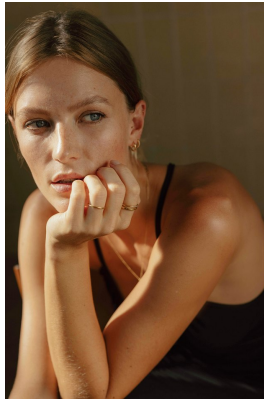

BOSS MODELS

CAPE TOWN

LUISA SONDERMEIER

Height: 173cm Bust: 81cm Waist: 59cm Hips: 89cm Shoe: 5 UK Hair: Blonde Eyes: Blue

BOSS MODELS

CAPE TOWN

LUISA SONDERMEIER

Height: 173cm Bust: 81cm Waist: 59cm Hips: 89cm Shoe: 5 UK Hair: Blonde Eyes: Blue