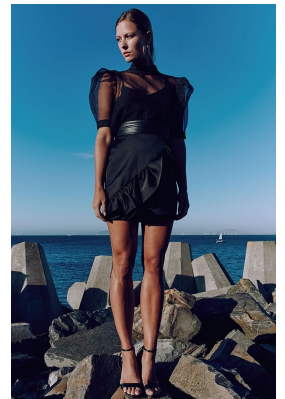

BOSS MODELS

CAPE TOWN

LUISA SONDERMEIER

Height: 173cm Bust: 81cm Waist: 59cm Hips: 89cm Shoe: 5 UK Hair: Blonde Eyes: Blue

BOSS MODELS

CAPE TOWN

LUISA SONDERMEIER

Height: 173cm Bust: 81cm Waist: 59cm Hips: 89cm Shoe: 5 UK Hair: Blonde Eyes: Blue