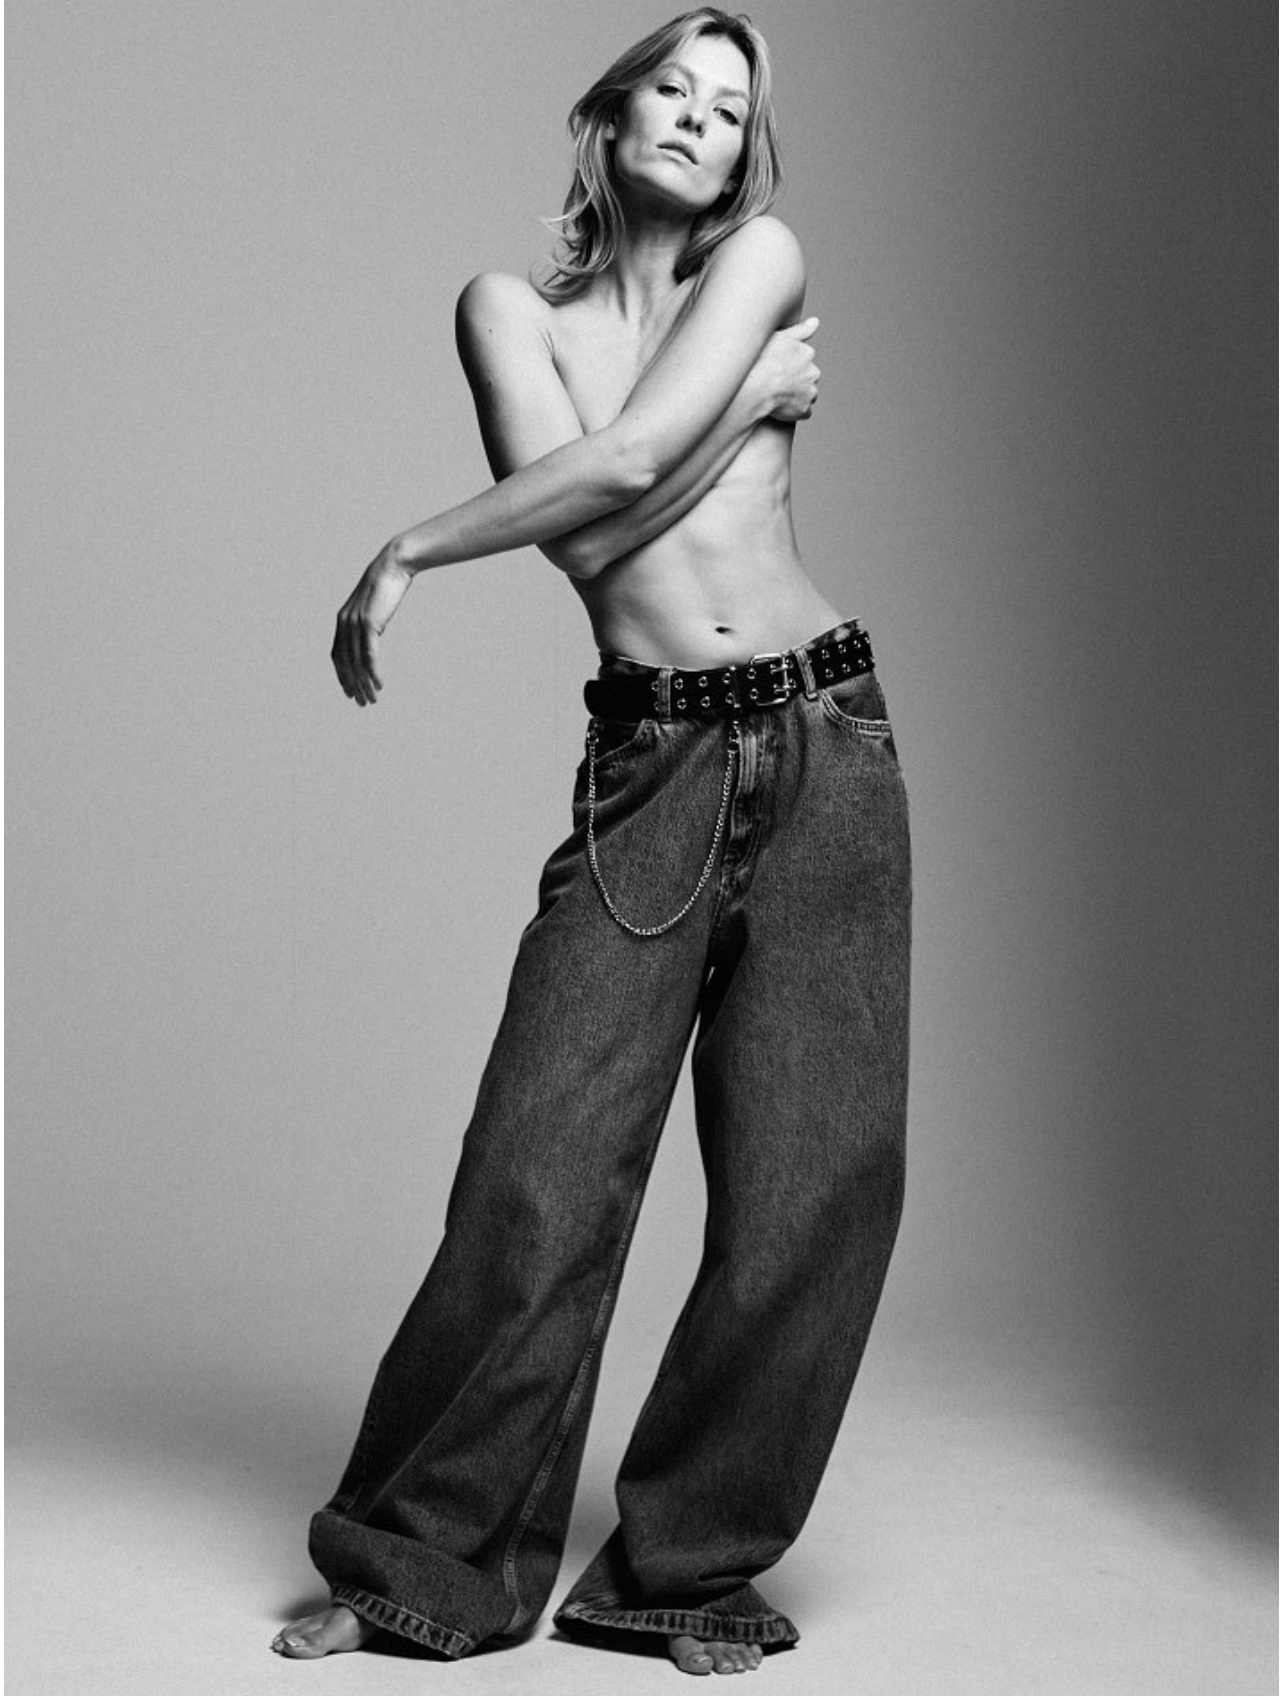

BOSS MODELS

CAPE TOWN

LUISA SONDERMEIER

Height: 173cm Bust: 81cm Waist: 59cm Hips: 89cm Shoe: 5 UK Hair: Blonde Eyes: Blue