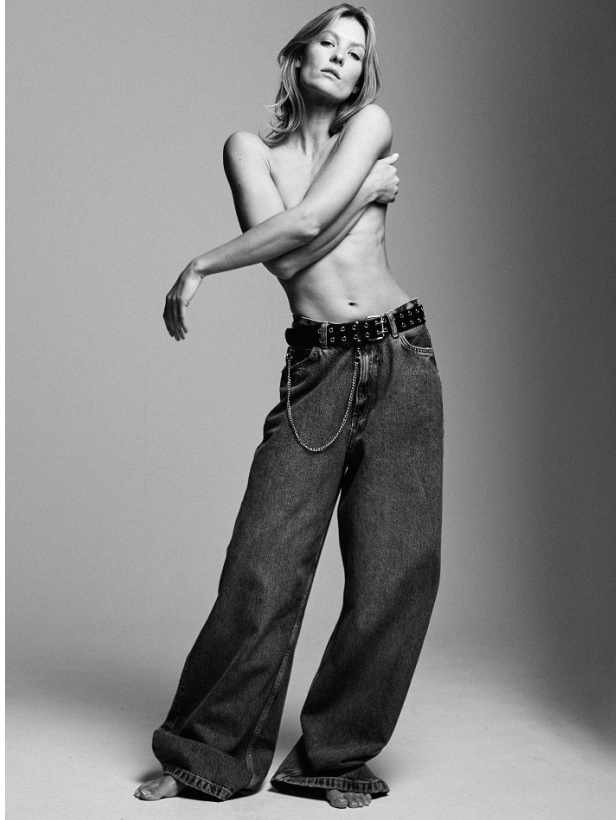

BOSS MODELS

CAPE TOWN

LUISA SONDERMEIER

Height: 173cm Bust: 81cm Waist: 59cm Hips: 89cm Shoe: 5 UK Hair: Blonde Eyes: Blue