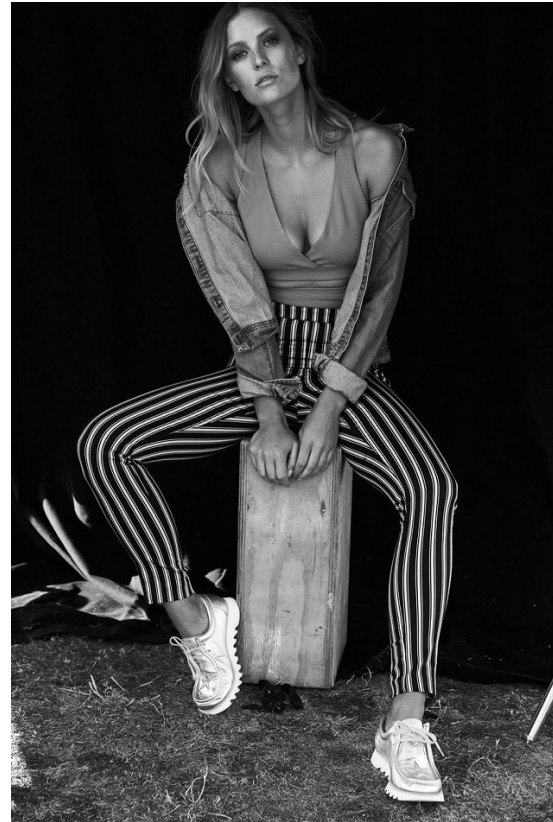

BOSS MODELS

CAPE TOWN

LUISA SONDERMEIER

Height: 173cm Bust: 81cm Waist: 59cm Hips: 89cm Shoe: 5 UK Hair: Blonde Eyes: Blue