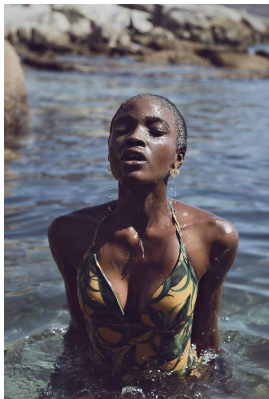

BOSS MODELS

CAPE TOWN

DABERECHI UKOHA- KALU

Height: 175cm Bust: 74cm Waist: 64cm Hips: 90cm Shoe: 8 UK Hair: Black Eyes: Brown

BOSS MODELS

CAPE TOWN

DABERECHI UKOHA- KALU

Height: 175cm Bust: 74cm Waist: 64cm Hips: 90cm Shoe: 8 UK Hair: Black Eyes: Brown