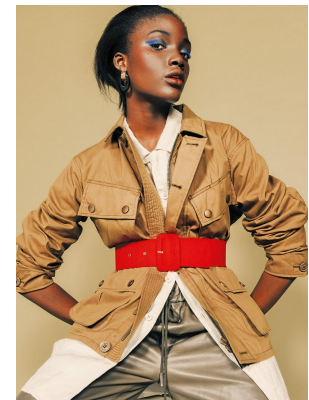

BOSS MODELS

CAPE TOWN

DABERECHI UKOHA- KALU

Height: 175cm Bust: 74cm Waist: 64cm Hips: 90cm Shoe: 8 UK Hair: Black Eyes: Brown

BOSS MODELS

CAPE TOWN

DABERECHI UKOHA- KALU

Height: 175cm Bust: 74cm Waist: 64cm Hips: 90cm Shoe: 8 UK Hair: Black Eyes: Brown