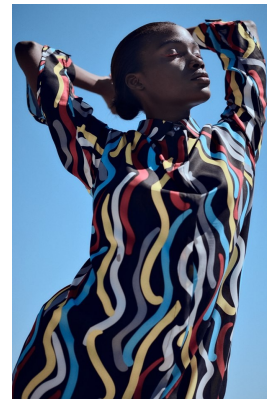

BOSS MODELS

CAPE TOWN

DABERECHI UKOHA- KALU

Height: 175cm Bust: 74cm Waist: 64cm Hips: 90cm Shoe: 8 UK Hair: Black Eyes: Brown

BOSS MODELS

CAPE TOWN

DABERECHI UKOHA- KALU

Height: 175cm Bust: 74cm Waist: 64cm Hips: 90cm Shoe: 8 UK Hair: Black Eyes: Brown