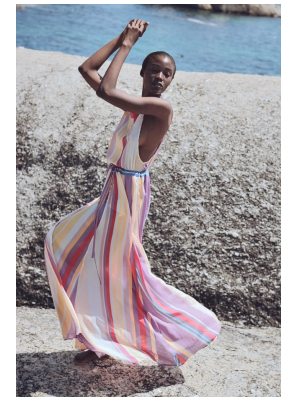

BOSS MODELS

CAPE TOWN

DABERECHI UKOHA- KALU

Height: 175cm Bust: 74cm Waist: 64cm Hips: 90cm Shoe: 8 UK Hair: Black Eyes: Brown

BOSS MODELS

CAPE TOWN

DABERECHI UKOHA- KALU

Height: 175cm Bust: 74cm Waist: 64cm Hips: 90cm Shoe: 8 UK Hair: Black Eyes: Brown