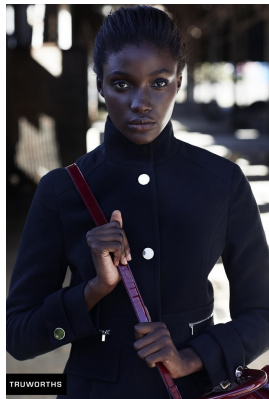

BOSS MODELS

CAPE TOWN

DABERECHI UKOHA- KALU

Height: 175cm Bust: 74cm Waist: 64cm Hips: 90cm Shoe: 8 UK Hair: Black Eyes: Brown

BOSS MODELS

CAPE TOWN

DABERECHI UKOHA- KALU

Height: 175cm Bust: 74cm Waist: 64cm Hips: 90cm Shoe: 8 UK Hair: Black Eyes: Brown