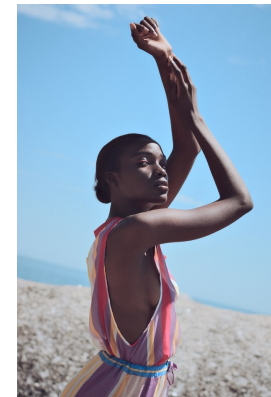

BOSS MODELS

CAPE TOWN

DABERECHI UKOHA- KALU

Height: 175cm Bust: 74cm Waist: 64cm Hips: 90cm Shoe: 8 UK Hair: Black Eyes: Brown

BOSS MODELS

CAPE TOWN

DABERECHI UKOHA- KALU

Height: 175cm Bust: 74cm Waist: 64cm Hips: 90cm Shoe: 8 UK Hair: Black Eyes: Brown