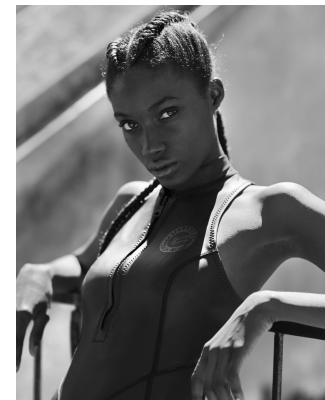

BOSS MODELS

CAPE TOWN

DABERECHI UKOHA- KALU

Height: 175cm Bust: 74cm Waist: 64cm Hips: 90cm Shoe: 8 UK Hair: Black Eyes: Brown

BOSS MODELS

CAPE TOWN

DABERECHI UKOHA- KALU

Height: 175cm Bust: 74cm Waist: 64cm Hips: 90cm Shoe: 8 UK Hair: Black Eyes: Brown