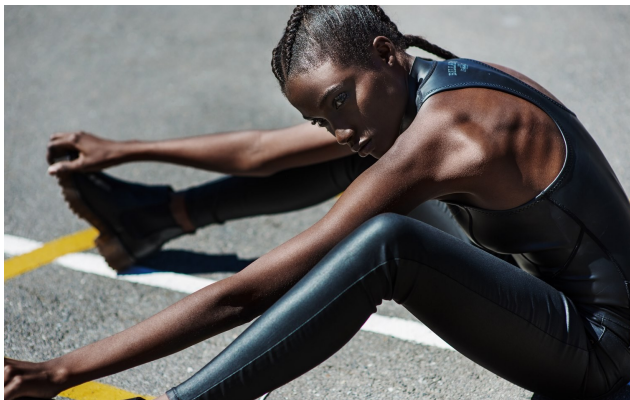

BOSS MODELS

CAPE TOWN

DABERECHI UKOHA- KALU

Height: 175cm Bust: 74cm Waist: 64cm Hips: 90cm Shoe: 8 UK Hair: Black Eyes: Brown

BOSS MODELS

CAPE TOWN

DABERECHI UKOHA- KALU

Height: 175cm Bust: 74cm Waist: 64cm Hips: 90cm Shoe: 8 UK Hair: Black Eyes: Brown