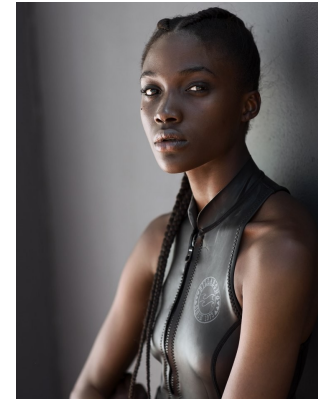

BOSS MODELS

CAPE TOWN

DABERECHI UKOHA- KALU

Height: 175cm Bust: 74cm Waist: 64cm Hips: 90cm Shoe: 8 UK Hair: Black Eyes: Brown

BOSS MODELS

CAPE TOWN

DABERECHI UKOHA- KALU

Height: 175cm Bust: 74cm Waist: 64cm Hips: 90cm Shoe: 8 UK Hair: Black Eyes: Brown