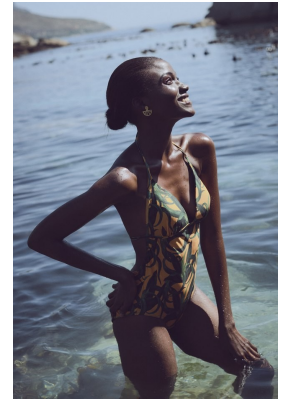

BOSS MODELS

CAPE TOWN

DABERECHI UKOHA- KALU

Height: 175cm Bust: 74cm Waist: 64cm Hips: 90cm Shoe: 8 UK Hair: Black Eyes: Brown

BOSS MODELS

CAPE TOWN

DABERECHI UKOHA- KALU

Height: 175cm Bust: 74cm Waist: 64cm Hips: 90cm Shoe: 8 UK Hair: Black Eyes: Brown