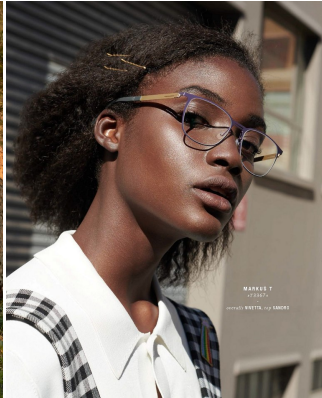

BOSS MODELS

CAPE TOWN

DABERECHI UKOHA- KALU

Height: 175cm Bust: 74cm Waist: 64cm Hips: 90cm Shoe: 8 UK Hair: Black Eyes: Brown

BOSS MODELS

CAPE TOWN

DABERECHI UKOHA- KALU

Height: 175cm Bust: 74cm Waist: 64cm Hips: 90cm Shoe: 8 UK Hair: Black Eyes: Brown