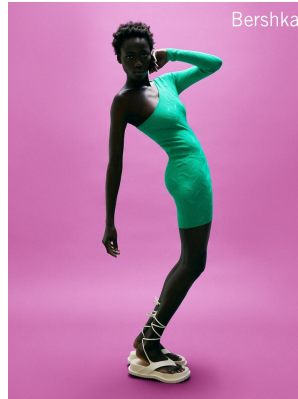

BOSS MODELS

CAPE TOWN

OLIVIA SANG

Height: 172cm Bust: 84cm Waist: 65cm Hips: 93cm Shoe: 6 UK Hair: Black Eyes: Brown

BOSS MODELS

CAPE TOWN

OLIVIA SANG

Height: 172cm Bust: 84cm Waist: 65cm Hips: 93cm Shoe: 6 UK Hair: Black Eyes: Brown