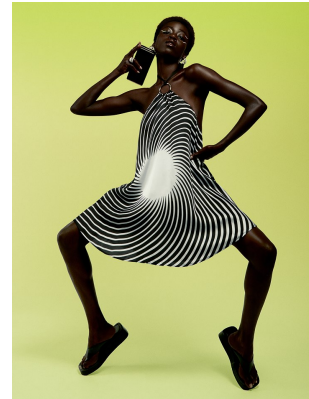

BOSS MODELS

CAPE TOWN

OLIVIA SANG

Height: 172cm Bust: 84cm Waist: 65cm Hips: 93cm Shoe: 6 UK Hair: Black Eyes: Brown

BOSS MODELS

CAPE TOWN

OLIVIA SANG

Height: 172cm Bust: 84cm Waist: 65cm Hips: 93cm Shoe: 6 UK Hair: Black Eyes: Brown