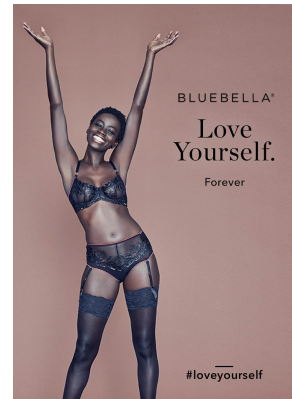

BOSS MODELS

CAPE TOWN

OLIVIA SANG

Height: 172cm Bust: 84cm Waist: 65cm Hips: 93cm Shoe: 6 UK Hair: Black Eyes: Brown

BOSS MODELS

CAPE TOWN

OLIVIA SANG

Height: 172cm Bust: 84cm Waist: 65cm Hips: 93cm Shoe: 6 UK Hair: Black Eyes: Brown