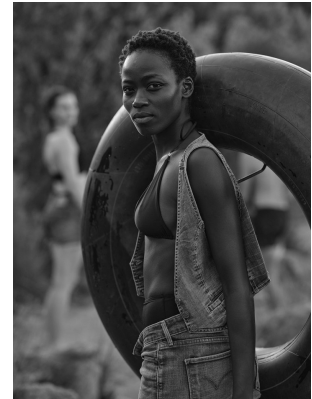

BOSS MODELS

CAPE TOWN

OLIVIA SANG

Height: 172cm Bust: 84cm Waist: 65cm Hips: 93cm Shoe: 6 UK Hair: Black Eyes: Brown

BOSS MODELS

CAPE TOWN

OLIVIA SANG

Height: 172cm Bust: 84cm Waist: 65cm Hips: 93cm Shoe: 6 UK Hair: Black Eyes: Brown