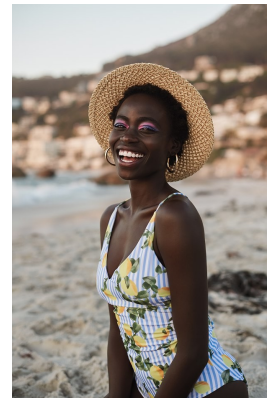

# BOSS MODELS

CAPE TOWN

OLIVIA SANG

Height: 173cm Bust: 83cm Waist: 62cm Hips: 90cm Shoe: 6 UK Hair: Black Eyes: Brown