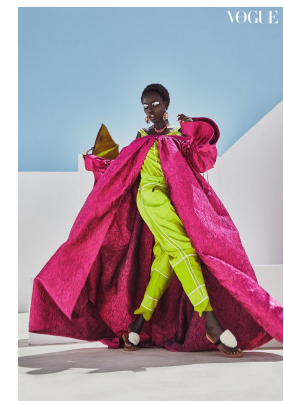

BOSS MODELS

CAPE TOWN

OLIVIA SANG

Height: 172cm Bust: 84cm Waist: 65cm Hips: 93cm Shoe: 6 UK Hair: Black Eyes: Brown

BOSS MODELS

CAPE TOWN

OLIVIA SANG

Height: 172cm Bust: 84cm Waist: 65cm Hips: 93cm Shoe: 6 UK Hair: Black Eyes: Brown