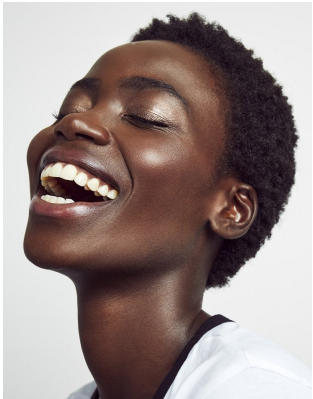

# BOSS MODELS

CAPE TOWN

OLIVIA SANG

Height: 173cm Bust: 83cm Waist: 62cm Hips: 90cm Shoe: 6 UK Hair: Black Eyes: Brown

# BOSS MODELS

CAPE TOWN