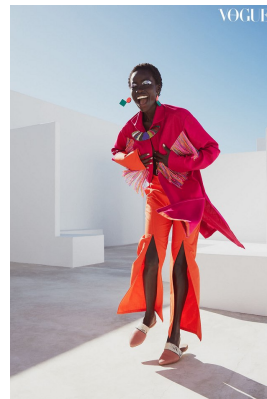

# BOSS MODELS

CAPE TOWN

OLIVIA SANG

Height: 173cm Bust: 83cm Waist: 62cm Hips: 90cm Shoe: 6 UK Hair: Black Eyes: Brown

# BOSS MODELS

CAPE TOWN