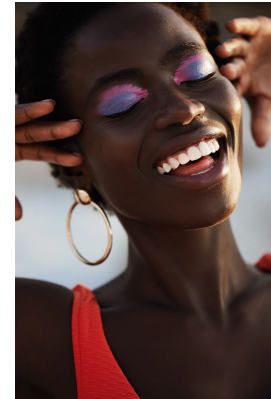

# BOSS MODELS

CAPE TOWN

OLIVIA SANG

Height: 173cm Bust: 83cm Waist: 62cm Hips: 90cm Shoe: 6 UK Hair: Black Eyes: Brown

# BOSS MODELS

CAPE TOWN