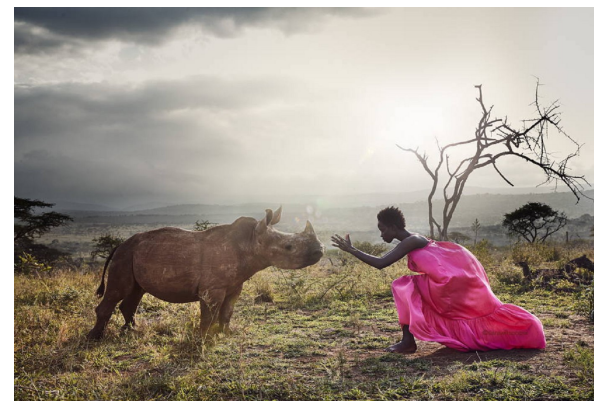

BOSS MODELS

CAPE TOWN

OLIVIA SANG

Height: 172cm Bust: 84cm Waist: 65cm Hips: 93cm Shoe: 6 UK Hair: Black Eyes: Brown

BOSS MODELS

CAPE TOWN

OLIVIA SANG

Height: 172cm Bust: 84cm Waist: 65cm Hips: 93cm Shoe: 6 UK Hair: Black Eyes: Brown