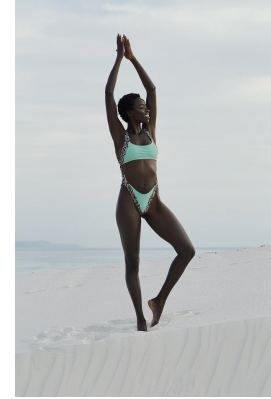

BOSS MODELS

CAPE TOWN

OLIVIA SANG

Height: 172cm Bust: 84cm Waist: 65cm Hips: 93cm Shoe: 6 UK Hair: Black Eyes: Brown

BOSS MODELS

CAPE TOWN

OLIVIA SANG

Height: 172cm Bust: 84cm Waist: 65cm Hips: 93cm Shoe: 6 UK Hair: Black Eyes: Brown