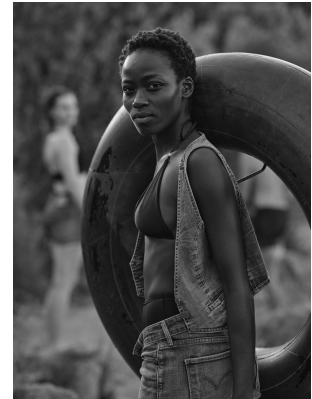

# BOSS MODELS

CAPE TOWN

OLIVIA SANG

Height: 173cm Bust: 83cm Waist: 62cm Hips: 90cm Shoe: 6 UK Hair: Black Eyes: Brown

# BOSS MODELS

CAPE TOWN