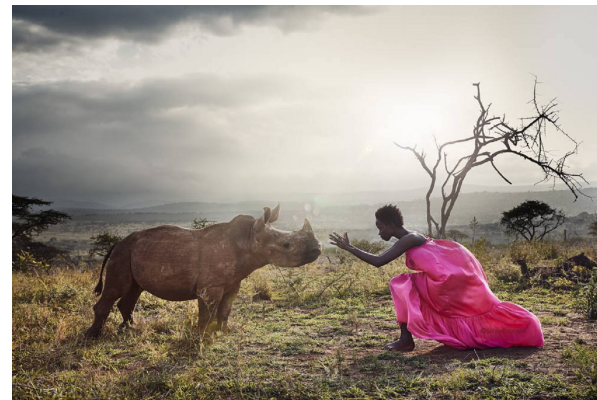

BOSS MODELS

CAPE TOWN

OLIVIA SANG

Height: 173cm Bust: 83cm Waist: 62cm Hips: 90cm Shoe: 6 UK Hair: Black Eyes: Brown

BOSS MODELS

CAPE TOWN

OLIVIA SANG

Height: 173cm Bust: 83cm Waist: 62cm Hips: 90cm Shoe: 6 UK Hair: Black Eyes: Brown