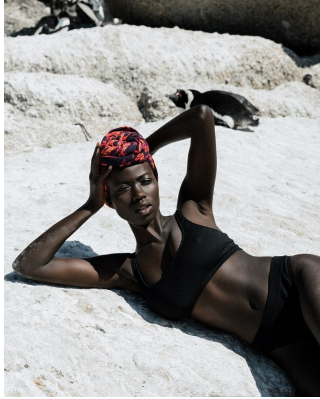

BOSS MODELS

CAPE TOWN

OLIVIA SANG

Height: 172cm Bust: 84cm Waist: 65cm Hips: 93cm Shoe: 6 UK Hair: Black Eyes: Brown

BOSS MODELS

CAPE TOWN

OLIVIA SANG

Height: 172cm Bust: 84cm Waist: 65cm Hips: 93cm Shoe: 6 UK Hair: Black Eyes: Brown