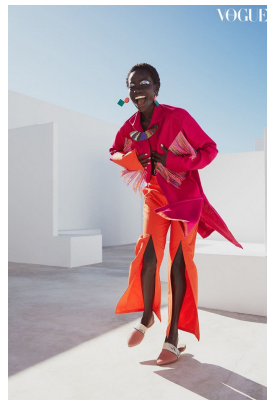

BOSS MODELS

CAPE TOWN

OLIVIA SANG

Height: 172cm Bust: 84cm Waist: 65cm Hips: 93cm Shoe: 6 UK Hair: Black Eyes: Brown

BOSS MODELS

CAPE TOWN

OLIVIA SANG

Height: 172cm Bust: 84cm Waist: 65cm Hips: 93cm Shoe: 6 UK Hair: Black Eyes: Brown