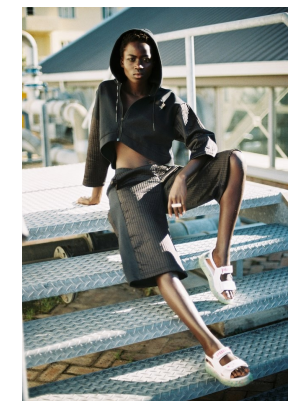

BOSS MODELS

CAPE TOWN

OLIVIA SANG

Height: 172cm Bust: 84cm Waist: 65cm Hips: 93cm Shoe: 6 UK Hair: Black Eyes: Brown

BOSS MODELS

CAPE TOWN

OLIVIA SANG

Height: 172cm Bust: 84cm Waist: 65cm Hips: 93cm Shoe: 6 UK Hair: Black Eyes: Brown