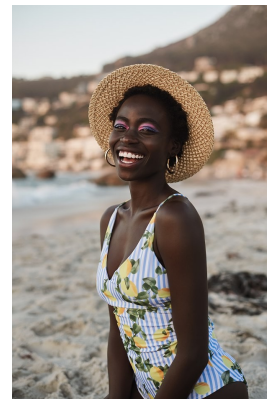

BOSS MODELS

CAPE TOWN

OLIVIA SANG

Height: 172cm Bust: 84cm Waist: 65cm Hips: 93cm Shoe: 6 UK Hair: Black Eyes: Brown

BOSS MODELS

CAPE TOWN

OLIVIA SANG

Height: 172cm Bust: 84cm Waist: 65cm Hips: 93cm Shoe: 6 UK Hair: Black Eyes: Brown