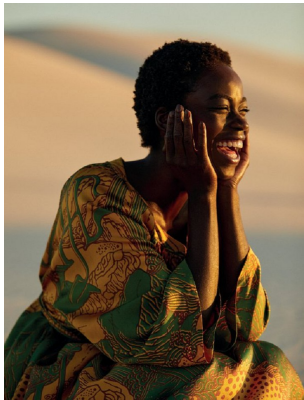

BOSS MODELS

CAPE TOWN

OLIVIA SANG

Height: 172cm Bust: 84cm Waist: 65cm Hips: 93cm Shoe: 6 UK Hair: Black Eyes: Brown

BOSS MODELS

CAPE TOWN

OLIVIA SANG

Height: 172cm Bust: 84cm Waist: 65cm Hips: 93cm Shoe: 6 UK Hair: Black Eyes: Brown