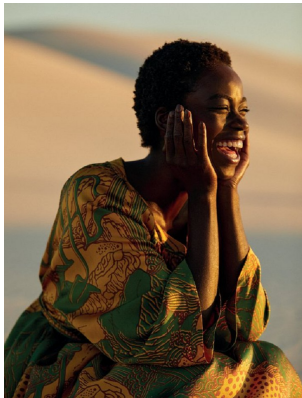

# BOSS MODELS

CAPE TOWN

OLIVIA SANG

Height: 173cm Bust: 83cm Waist: 62cm Hips: 90cm Shoe: 6 UK Hair: Black Eyes: Brown

# BOSS MODELS

CAPE TOWN