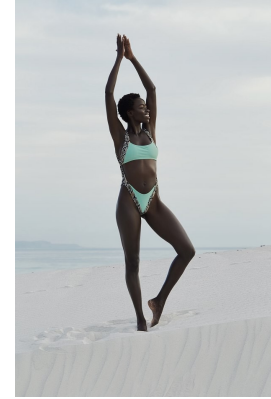

BOSS MODELS

CAPE TOWN

OLIVIA SANG

Height: 173cm Bust: 83cm Waist: 62cm Hips: 90cm Shoe: 6 UK Hair: Black Eyes: Brown