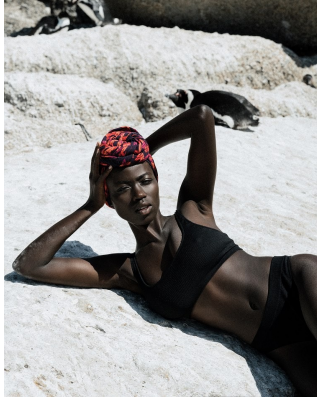

BOSS MODELS

CAPE TOWN

OLIVIA SANG

Height: 173cm Bust: 83cm Waist: 62cm Hips: 90cm Shoe: 6 UK Hair: Black Eyes: Brown