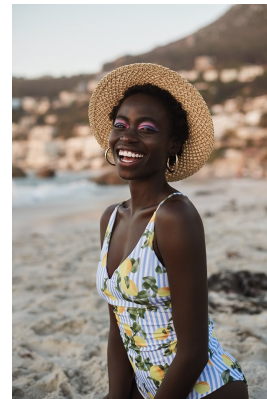

BOSS MODELS

CAPE TOWN

OLIVIA SANG

Height: 173cm Bust: 83cm Waist: 62cm Hips: 90cm Shoe: 6 UK Hair: Black Eyes: Brown

BOSS MODELS

CAPE TOWN

OLIVIA SANG

Height: 173cm Bust: 83cm Waist: 62cm Hips: 90cm Shoe: 6 UK Hair: Black Eyes: Brown