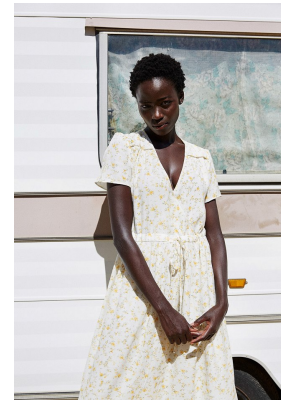

BOSS MODELS

CAPE TOWN

OLIVIA SANG

Height: 173cm Bust: 83cm Waist: 62cm Hips: 90cm Shoe: 6 UK Hair: Black Eyes: Brown

BOSS MODELS

CAPE TOWN

OLIVIA SANG

Height: 173cm Bust: 83cm Waist: 62cm Hips: 90cm Shoe: 6 UK Hair: Black Eyes: Brown