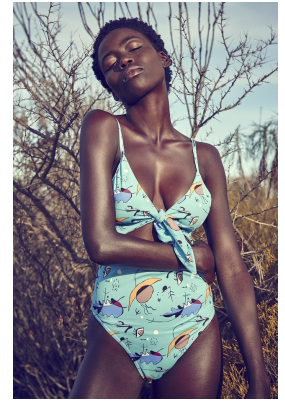

BOSS MODELS

CAPE TOWN

OLIVIA SANG

Height: 173cm Bust: 83cm Waist: 62cm Hips: 90cm Shoe: 6 UK Hair: Black Eyes: Brown

BOSS MODELS

CAPE TOWN

OLIVIA SANG

Height: 173cm Bust: 83cm Waist: 62cm Hips: 90cm Shoe: 6 UK Hair: Black Eyes: Brown