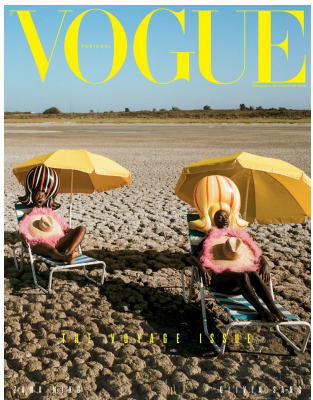

BOSS MODELS

CAPE TOWN

OLIVIA SANG

Height: 172cm Bust: 84cm Waist: 65cm Hips: 93cm Shoe: 6 UK Hair: Black Eyes: Brown

BOSS MODELS

CAPE TOWN

OLIVIA SANG

Height: 172cm Bust: 84cm Waist: 65cm Hips: 93cm Shoe: 6 UK Hair: Black Eyes: Brown