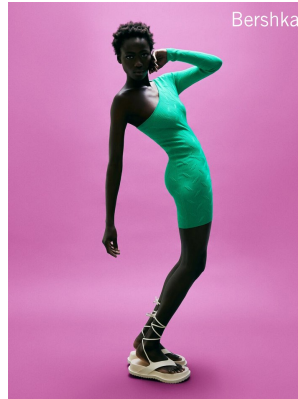

# BOSS MODELS

CAPE TOWN

OLIVIA SANG

Height: 173cm Bust: 83cm Waist: 62cm Hips: 90cm Shoe: 6 UK Hair: Black Eyes: Brown

# BOSS MODELS

CAPE TOWN