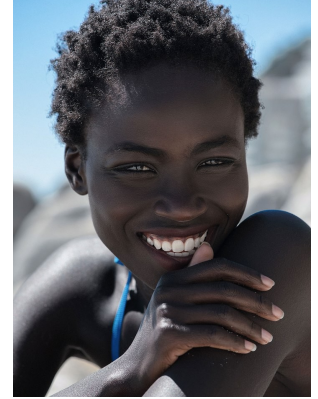

BOSS MODELS

CAPE TOWN

OLIVIA SANG

Height: 173cm Bust: 83cm Waist: 62cm Hips: 90cm Shoe: 6 UK Hair: Black Eyes: Brown

BOSS MODELS

CAPE TOWN

OLIVIA SANG

Height: 173cm Bust: 83cm Waist: 62cm Hips: 90cm Shoe: 6 UK Hair: Black Eyes: Brown