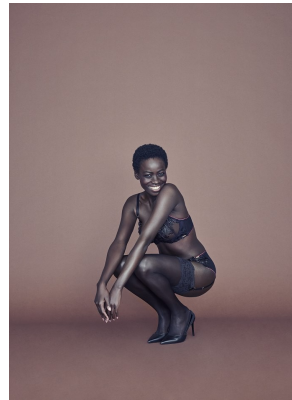

BOSS MODELS

CAPE TOWN

OLIVIA SANG

Height: 173cm Bust: 83cm Waist: 62cm Hips: 90cm Shoe: 6 UK Hair: Black Eyes: Brown

BOSS MODELS

CAPE TOWN

OLIVIA SANG

Height: 173cm Bust: 83cm Waist: 62cm Hips: 90cm Shoe: 6 UK Hair: Black Eyes: Brown