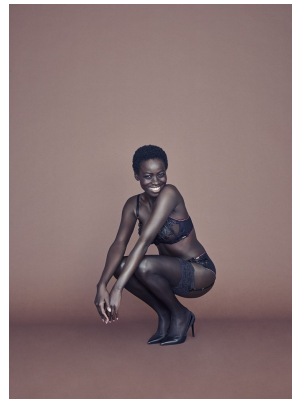

BOSS MODELS

CAPE TOWN

OLIVIA SANG

Height: 172cm Bust: 84cm Waist: 65cm Hips: 93cm Shoe: 6 UK Hair: Black Eyes: Brown

BOSS MODELS

CAPE TOWN

OLIVIA SANG

Height: 172cm Bust: 84cm Waist: 65cm Hips: 93cm Shoe: 6 UK Hair: Black Eyes: Brown