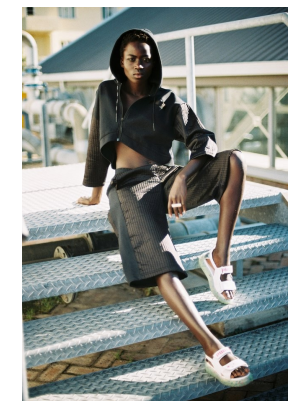

# BOSS MODELS

CAPE TOWN

OLIVIA SANG

Height: 173cm Bust: 83cm Waist: 62cm Hips: 90cm Shoe: 6 UK Hair: Black Eyes: Brown

# BOSS MODELS

CAPE TOWN