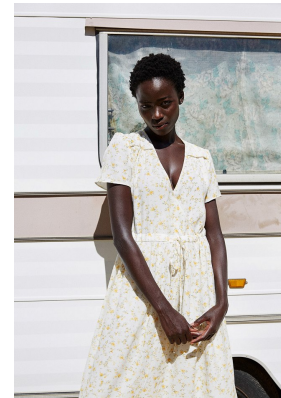

# BOSS MODELS

CAPE TOWN

OLIVIA SANG

Height: 173cm Bust: 83cm Waist: 62cm Hips: 90cm Shoe: 6 UK Hair: Black Eyes: Brown

# BOSS MODELS

CAPE TOWN