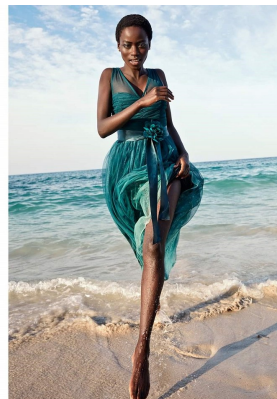

BOSS MODELS

CAPE TOWN

OLIVIA SANG

Height: 172cm Bust: 84cm Waist: 65cm Hips: 93cm Shoe: 6 UK Hair: Black Eyes: Brown

BOSS MODELS

CAPE TOWN

OLIVIA SANG

Height: 172cm Bust: 84cm Waist: 65cm Hips: 93cm Shoe: 6 UK Hair: Black Eyes: Brown