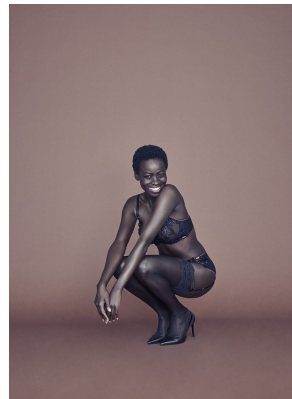

# BOSS MODELS

CAPE TOWN

OLIVIA SANG

Height: 173cm Bust: 83cm Waist: 62cm Hips: 90cm Shoe: 6 UK Hair: Black Eyes: Brown

# BOSS MODELS

CAPE TOWN