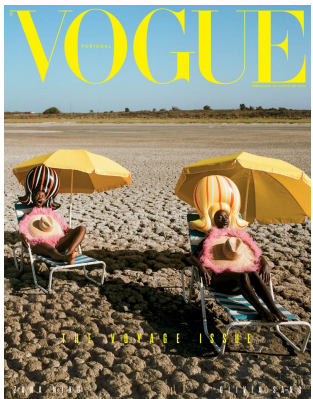

# BOSS MODELS

CAPE TOWN

OLIVIA SANG

Height: 173cm Bust: 83cm Waist: 62cm Hips: 90cm Shoe: 6 UK Hair: Black Eyes: Brown

# BOSS MODELS

CAPE TOWN