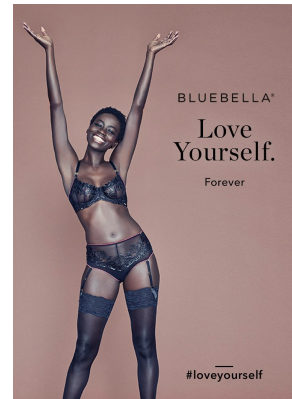

# BOSS MODELS

CAPE TOWN

OLIVIA SANG

Height: 173cm Bust: 83cm Waist: 62cm Hips: 90cm Shoe: 6 UK Hair: Black Eyes: Brown

# BOSS MODELS

CAPE TOWN