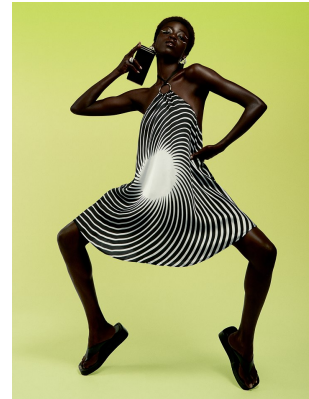

# BOSS MODELS

CAPE TOWN

OLIVIA SANG

Height: 173cm Bust: 83cm Waist: 62cm Hips: 90cm Shoe: 6 UK Hair: Black Eyes: Brown

# BOSS MODELS

CAPE TOWN