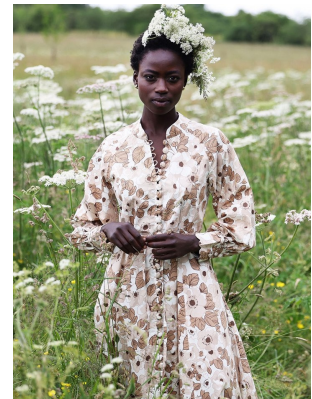

BOSS MODELS

CAPE TOWN

OLIVIA SANG

Height: 173cm Bust: 83cm Waist: 62cm Hips: 90cm Shoe: 6 UK Hair: Black Eyes: Brown

BOSS MODELS

CAPE TOWN

OLIVIA SANG

Height: 173cm Bust: 83cm Waist: 62cm Hips: 90cm Shoe: 6 UK Hair: Black Eyes: Brown