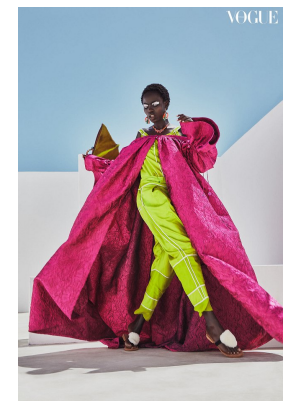

# BOSS MODELS

CAPE TOWN

OLIVIA SANG

Height: 173cm Bust: 83cm Waist: 62cm Hips: 90cm Shoe: 6 UK Hair: Black Eyes: Brown

# BOSS MODELS

CAPE TOWN