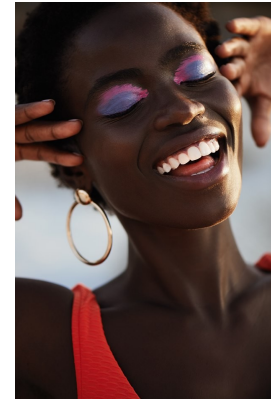

BOSS MODELS

CAPE TOWN

OLIVIA SANG

Height: 172cm Bust: 84cm Waist: 65cm Hips: 93cm Shoe: 6 UK Hair: Black Eyes: Brown

BOSS MODELS

CAPE TOWN

OLIVIA SANG

Height: 172cm Bust: 84cm Waist: 65cm Hips: 93cm Shoe: 6 UK Hair: Black Eyes: Brown