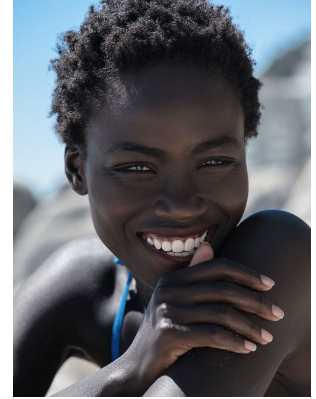

BOSS MODELS

CAPE TOWN

OLIVIA SANG

Height: 172cm Bust: 84cm Waist: 65cm Hips: 93cm Shoe: 6 UK Hair: Black Eyes: Brown

BOSS MODELS

CAPE TOWN

OLIVIA SANG

Height: 172cm Bust: 84cm Waist: 65cm Hips: 93cm Shoe: 6 UK Hair: Black Eyes: Brown