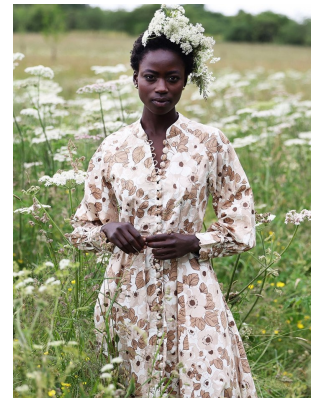

# BOSS MODELS

CAPE TOWN

OLIVIA SANG

Height: 173cm Bust: 83cm Waist: 62cm Hips: 90cm Shoe: 6 UK Hair: Black Eyes: Brown

# BOSS MODELS

CAPE TOWN