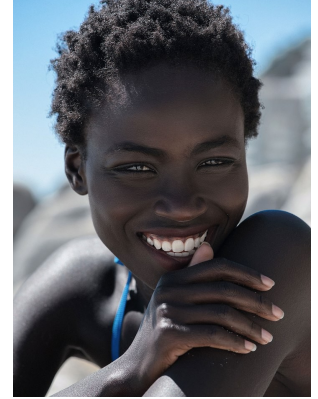

BOSS MODELS

CAPE TOWN

OLIVIA SANG

Height: 173cm Bust: 83cm Waist: 62cm Hips: 90cm Shoe: 6 UK Hair: Black Eyes: Brown