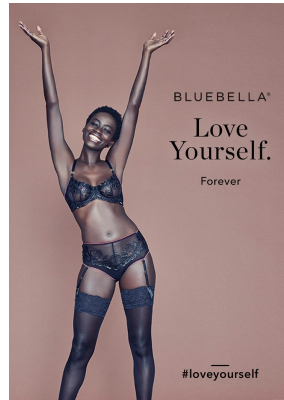

BOSS MODELS

CAPE TOWN

OLIVIA SANG

Height: 173cm Bust: 83cm Waist: 62cm Hips: 90cm Shoe: 6 UK Hair: Black Eyes: Brown

BOSS MODELS

CAPE TOWN

OLIVIA SANG

Height: 173cm Bust: 83cm Waist: 62cm Hips: 90cm Shoe: 6 UK Hair: Black Eyes: Brown