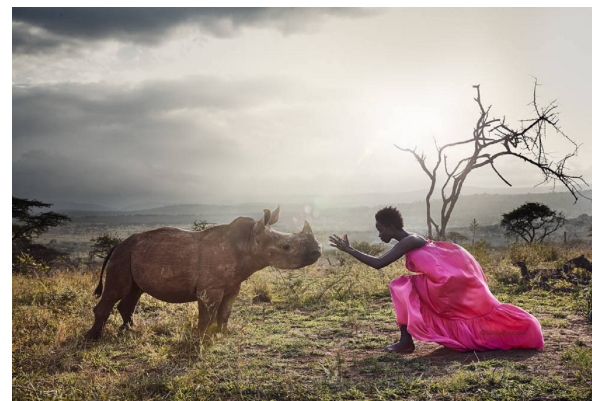

BOSS MODELS

CAPE TOWN

OLIVIA SANG

Height: 173cm Bust: 83cm Waist: 62cm Hips: 90cm Shoe: 6 UK Hair: Black Eyes: Brown