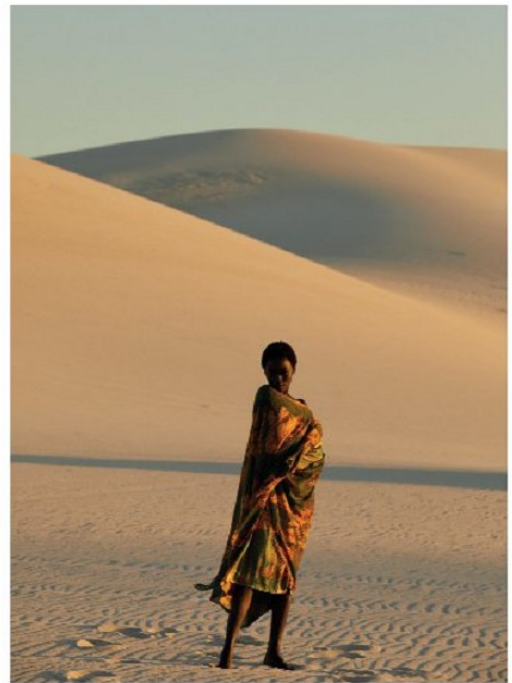

BOSS MODELS

CAPE TOWN

friendly hunting - Licht

93

OLIVIA SANG

Height: 172cm Bust: 84cm Waist: 65cm Hips: 93cm Shoe: 6 UK Hair: Black Eyes: Brown