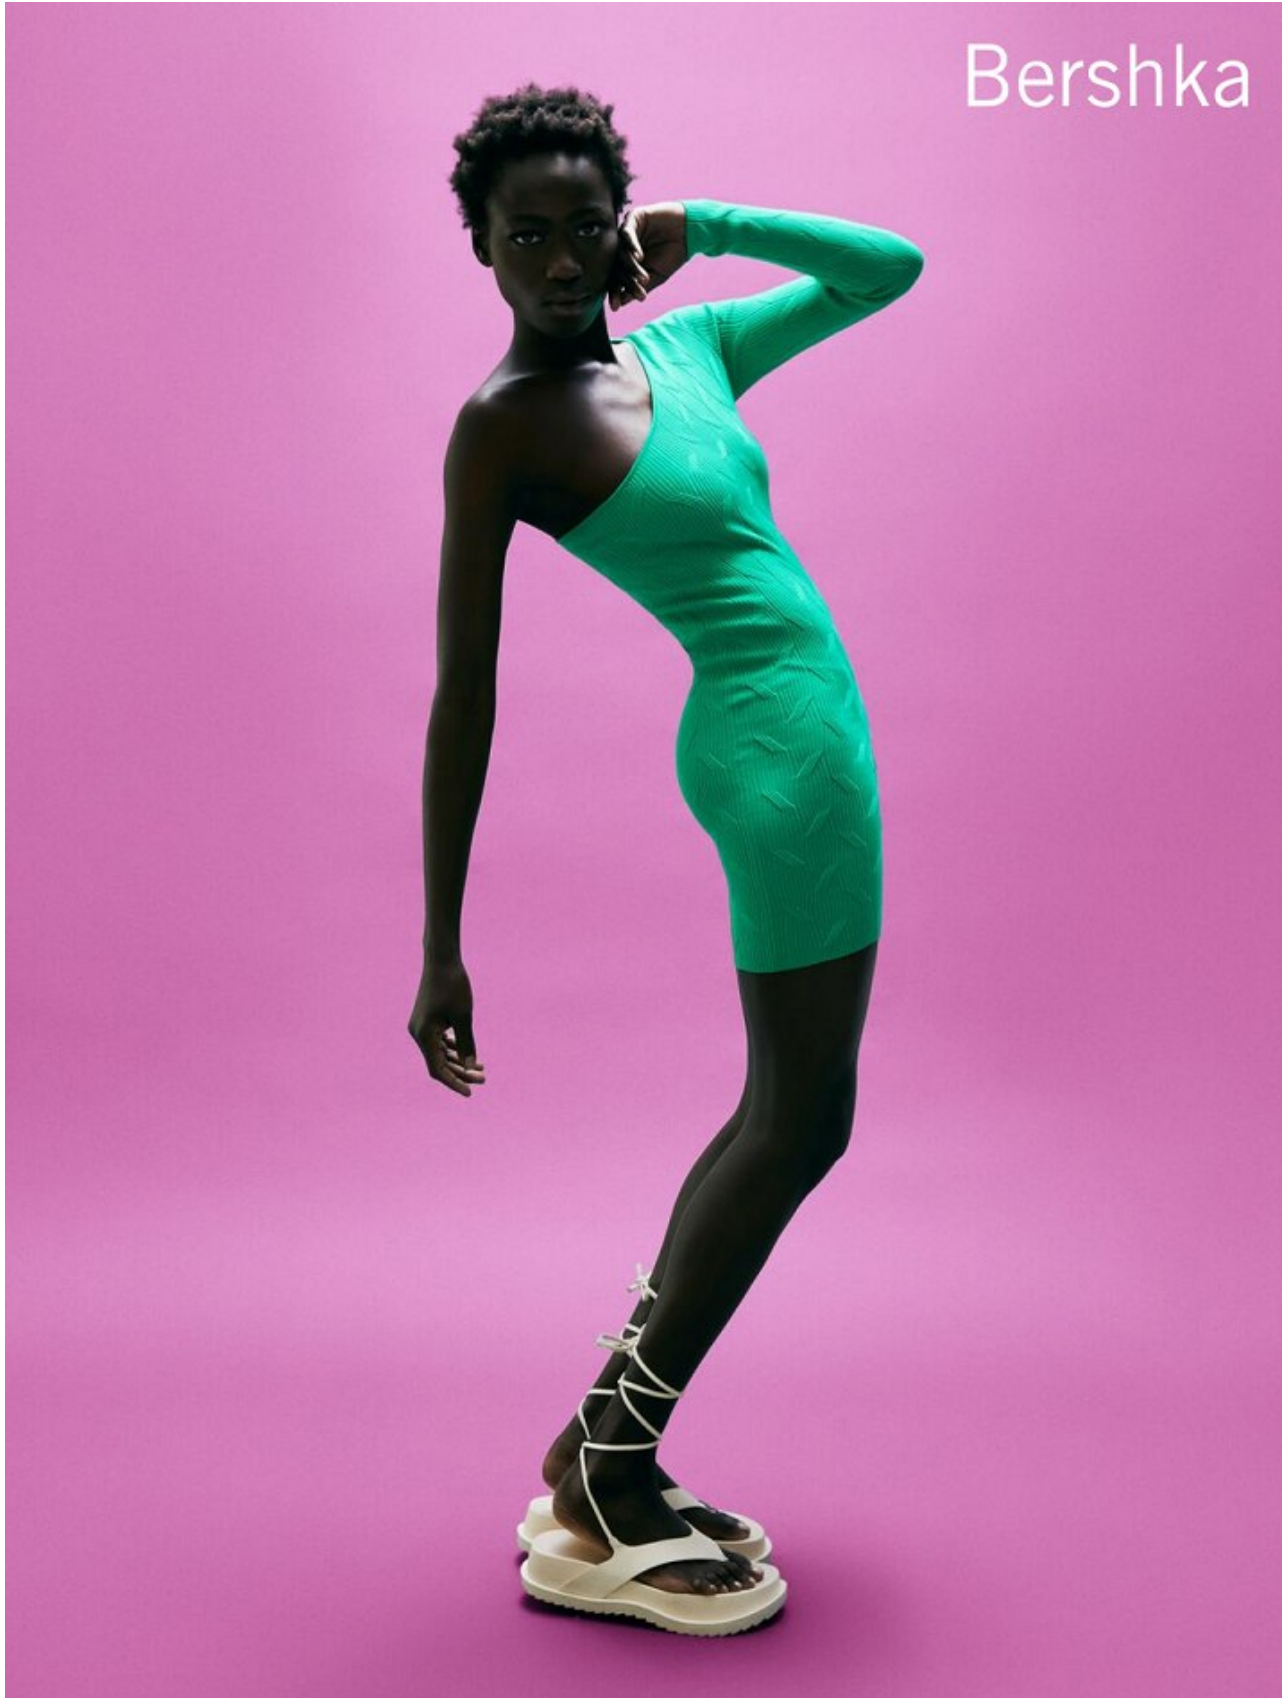

OLIVIA SANG

BOSS MODELS

CAPE TOWN

Height: 172cm Bust: 84cm Waist: 65cm Hips: 93cm Shoe: 6 UK Hair: Black Eyes: Brown