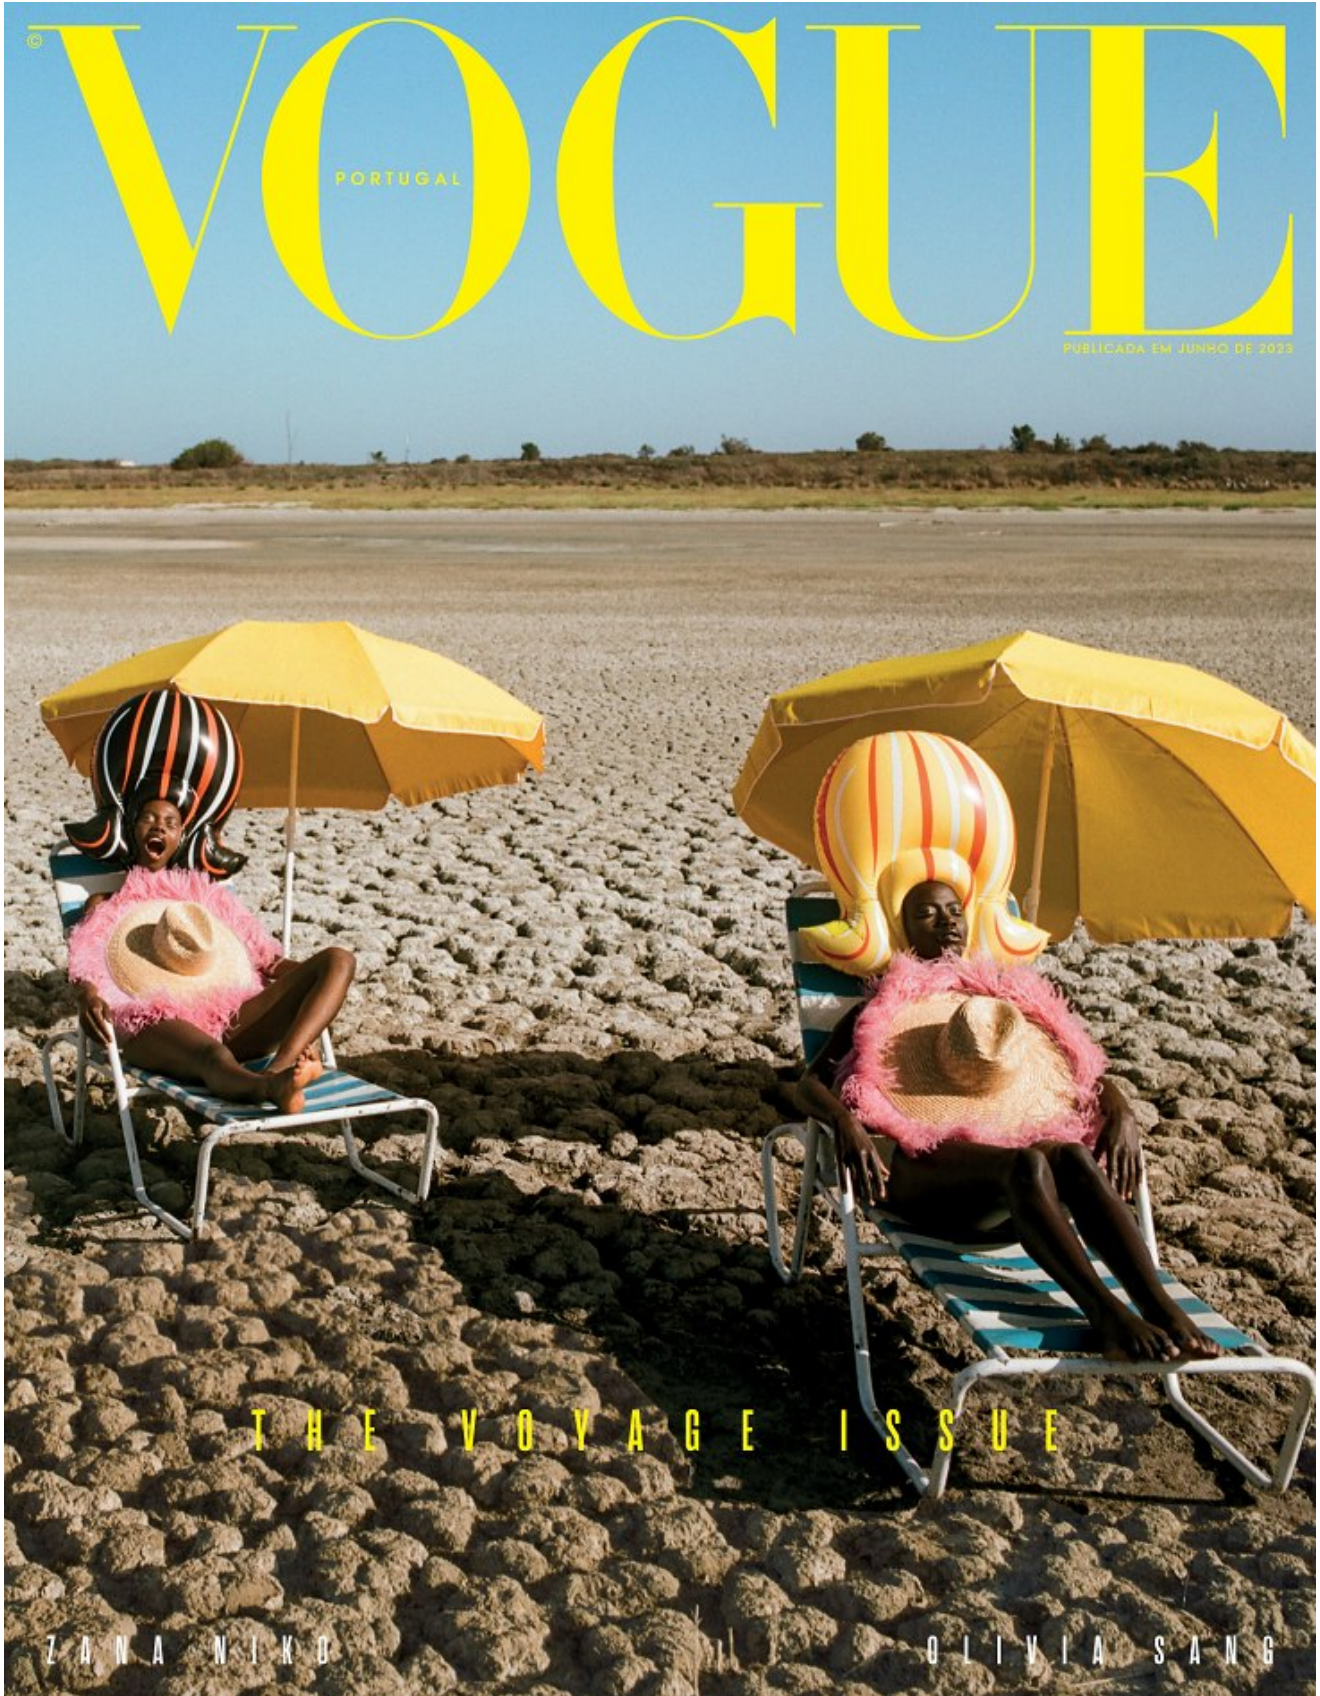

BOSS MODELS

CAPE TOWN

OLIVIA SANG

Height: 172cm Bust: 84cm Waist: 65cm Hips: 93cm Shoe: 6 UK Hair: Black Eyes: Brown