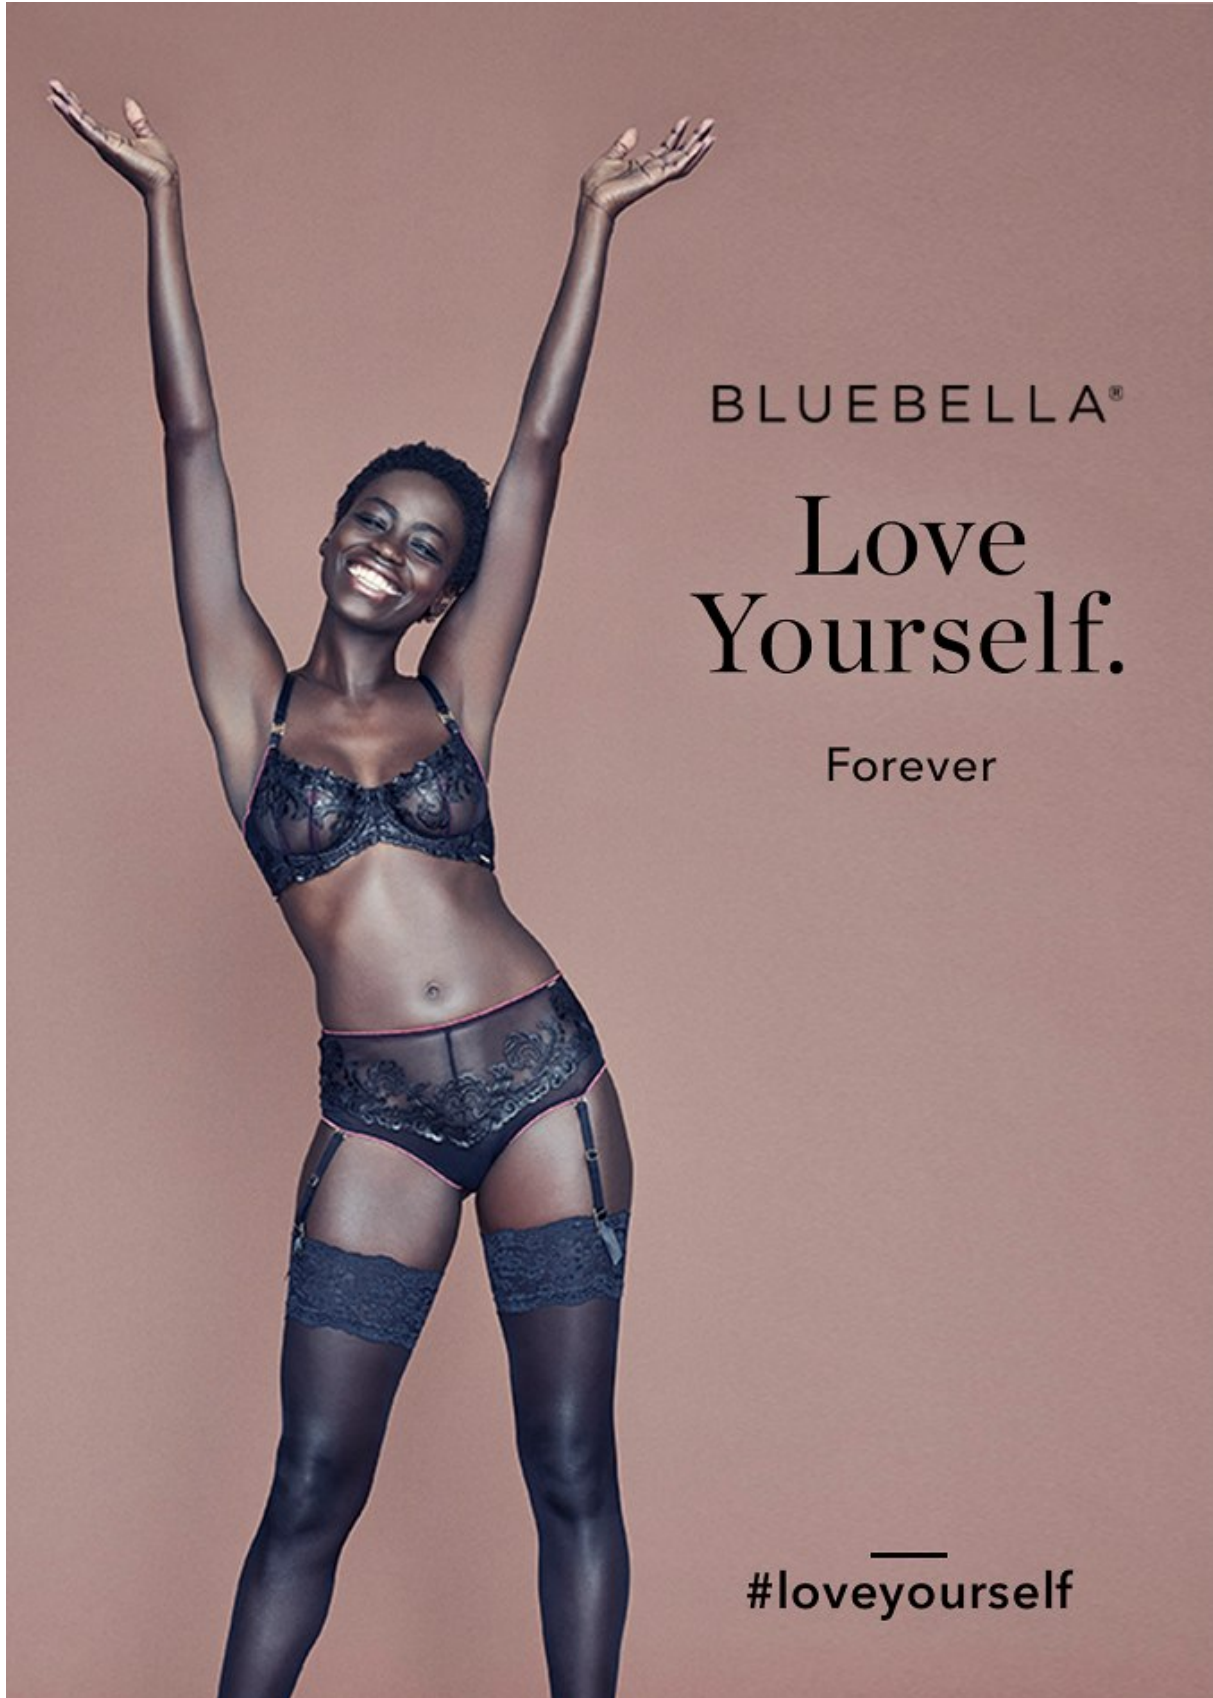

# BOSS MODELS

CAPE TOWN

BLUEBELLA®

Love  
Yourself.

Forever

—  
#loveyourself

OLIVIA SANG

Height: 172cm Bust: 84cm Waist: 65cm Hips: 93cm Shoe: 6 UK Hair: Black Eyes: Brown