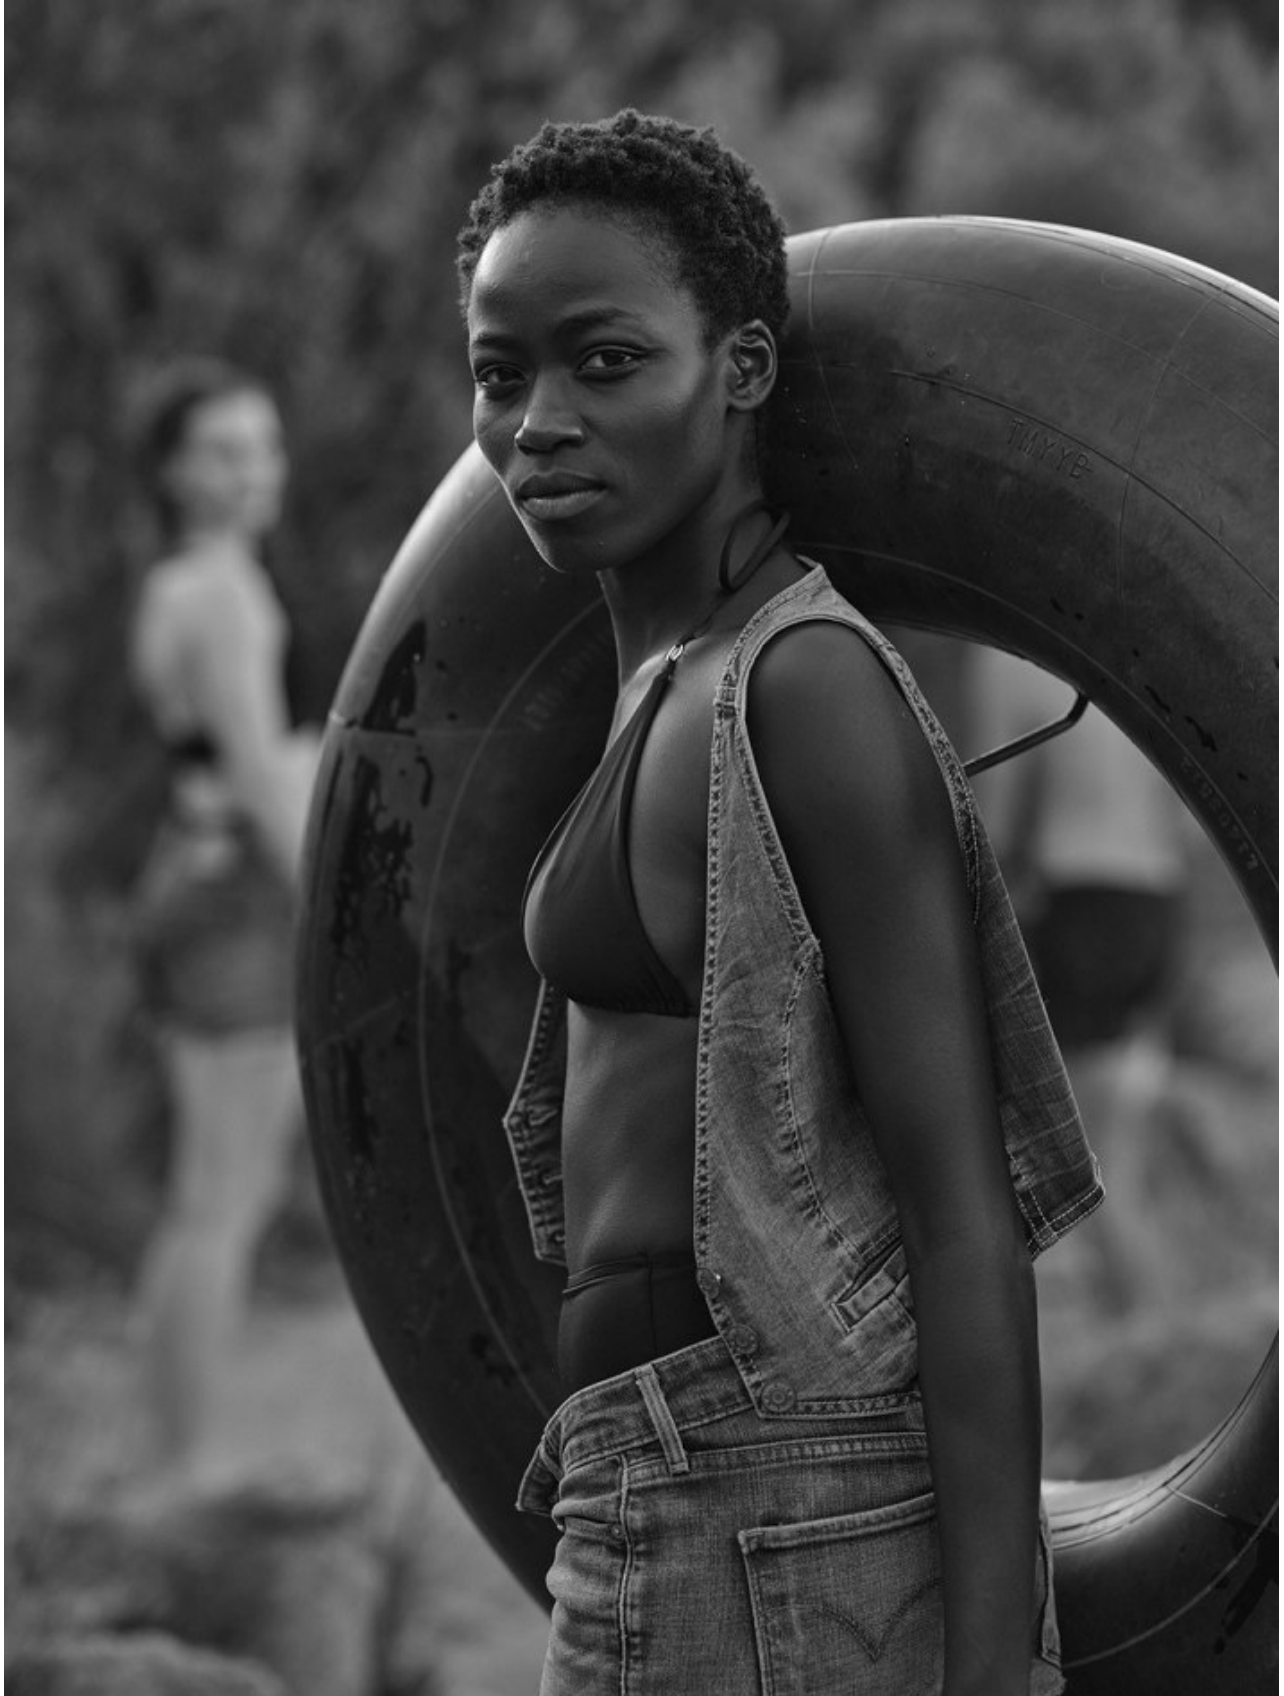

BOSS MODELS

CAPE TOWN

OLIVIA SANG

Height: 173cm Bust: 83cm Waist: 62cm Hips: 90cm Shoe: 6 UK Hair: Black Eyes: Brown

BOSS MODELS

CAPE TOWN

OLIVIA SANG

Height: 173cm Bust: 83cm Waist: 62cm Hips: 90cm Shoe: 6 UK Hair: Black Eyes: Brown