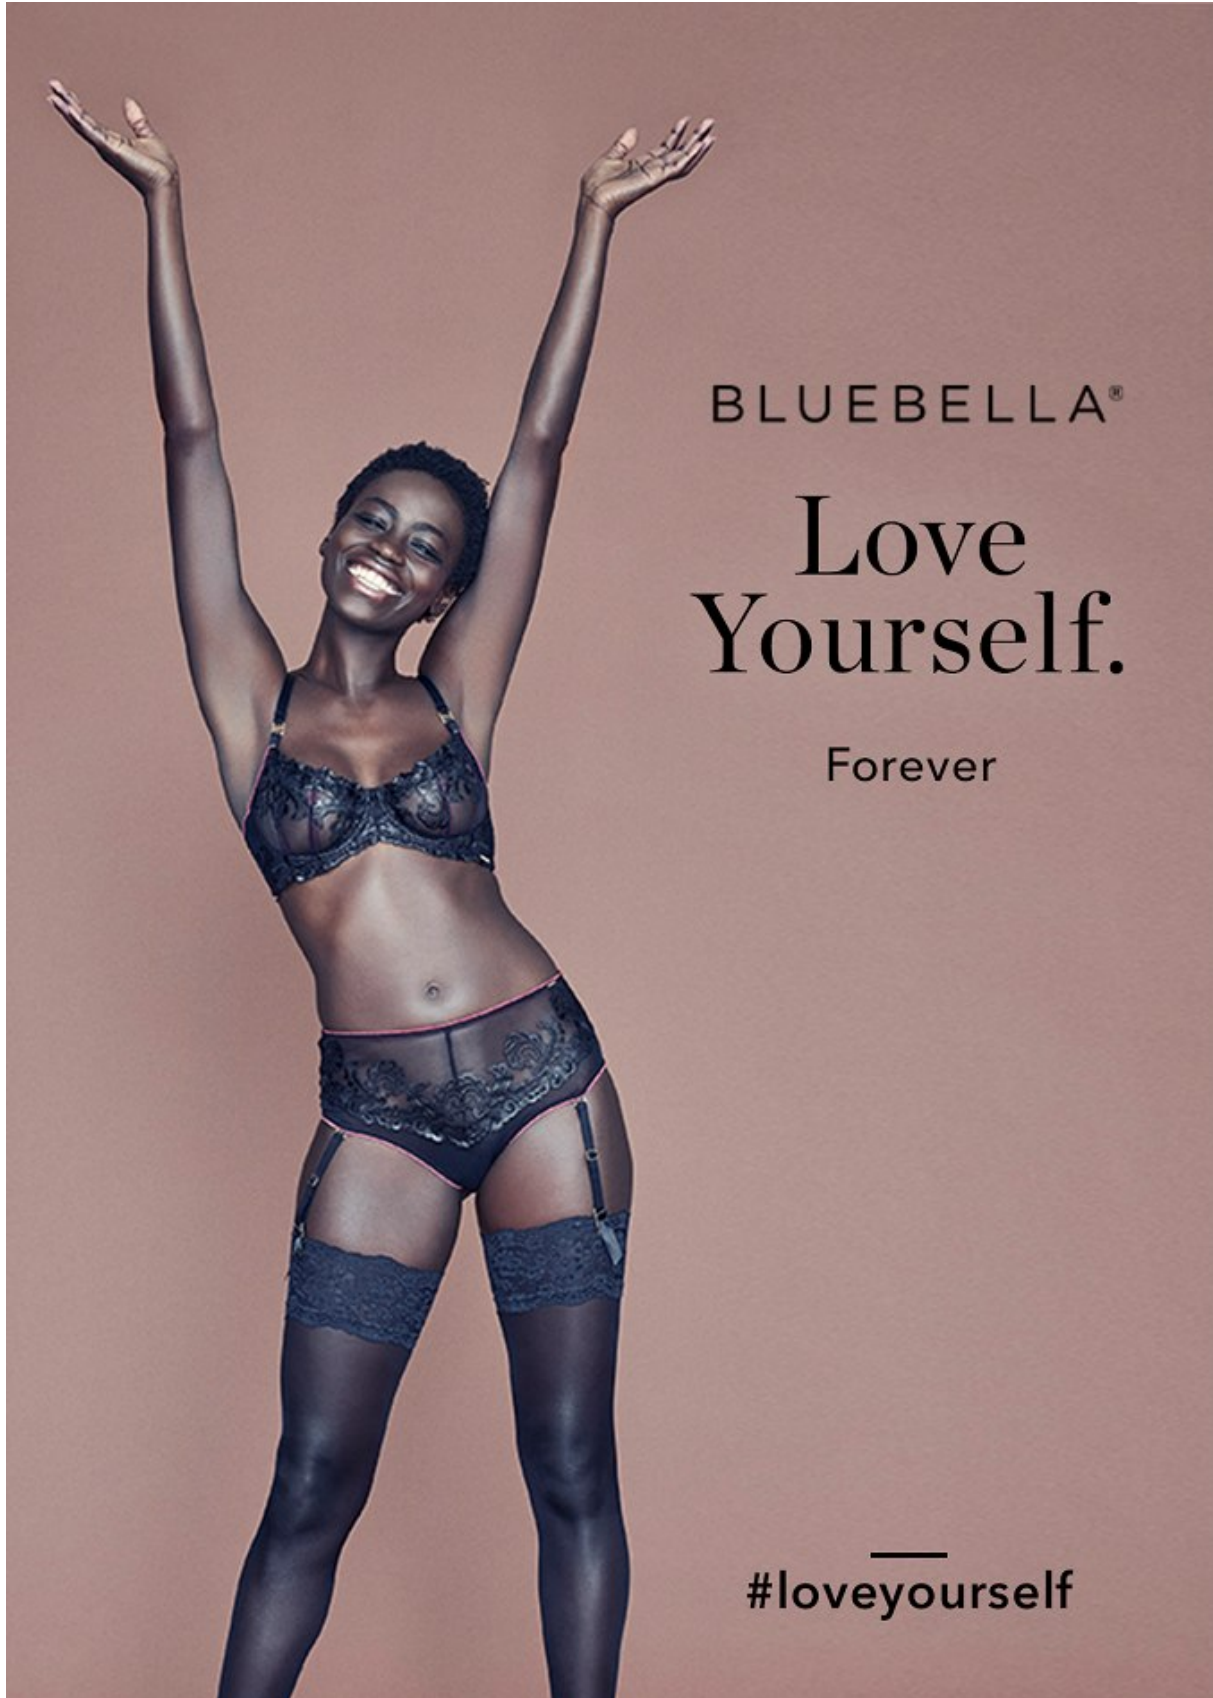

BOSS MODELS

CAPE TOWN

OLIVIA SANG

Height: 173cm Bust: 83cm Waist: 62cm Hips: 90cm Shoe: 6 UK Hair: Black Eyes: Brown

BOSS MODELS

CAPE TOWN

BLUEBELLA®

Love
Yourself.