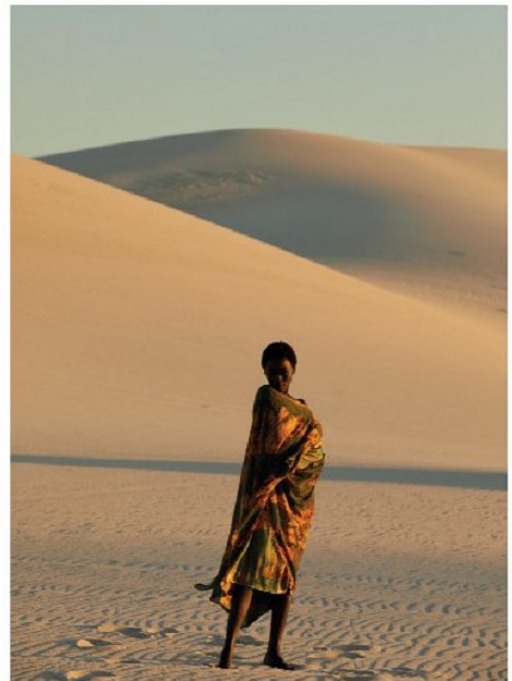

BOSS MODELS

CAPE TOWN

friendly hunting - Licht

93

OLIVIA SANG

Height: 173cm Bust: 83cm Waist: 62cm Hips: 90cm Shoe: 6 UK Hair: Black Eyes: Brown