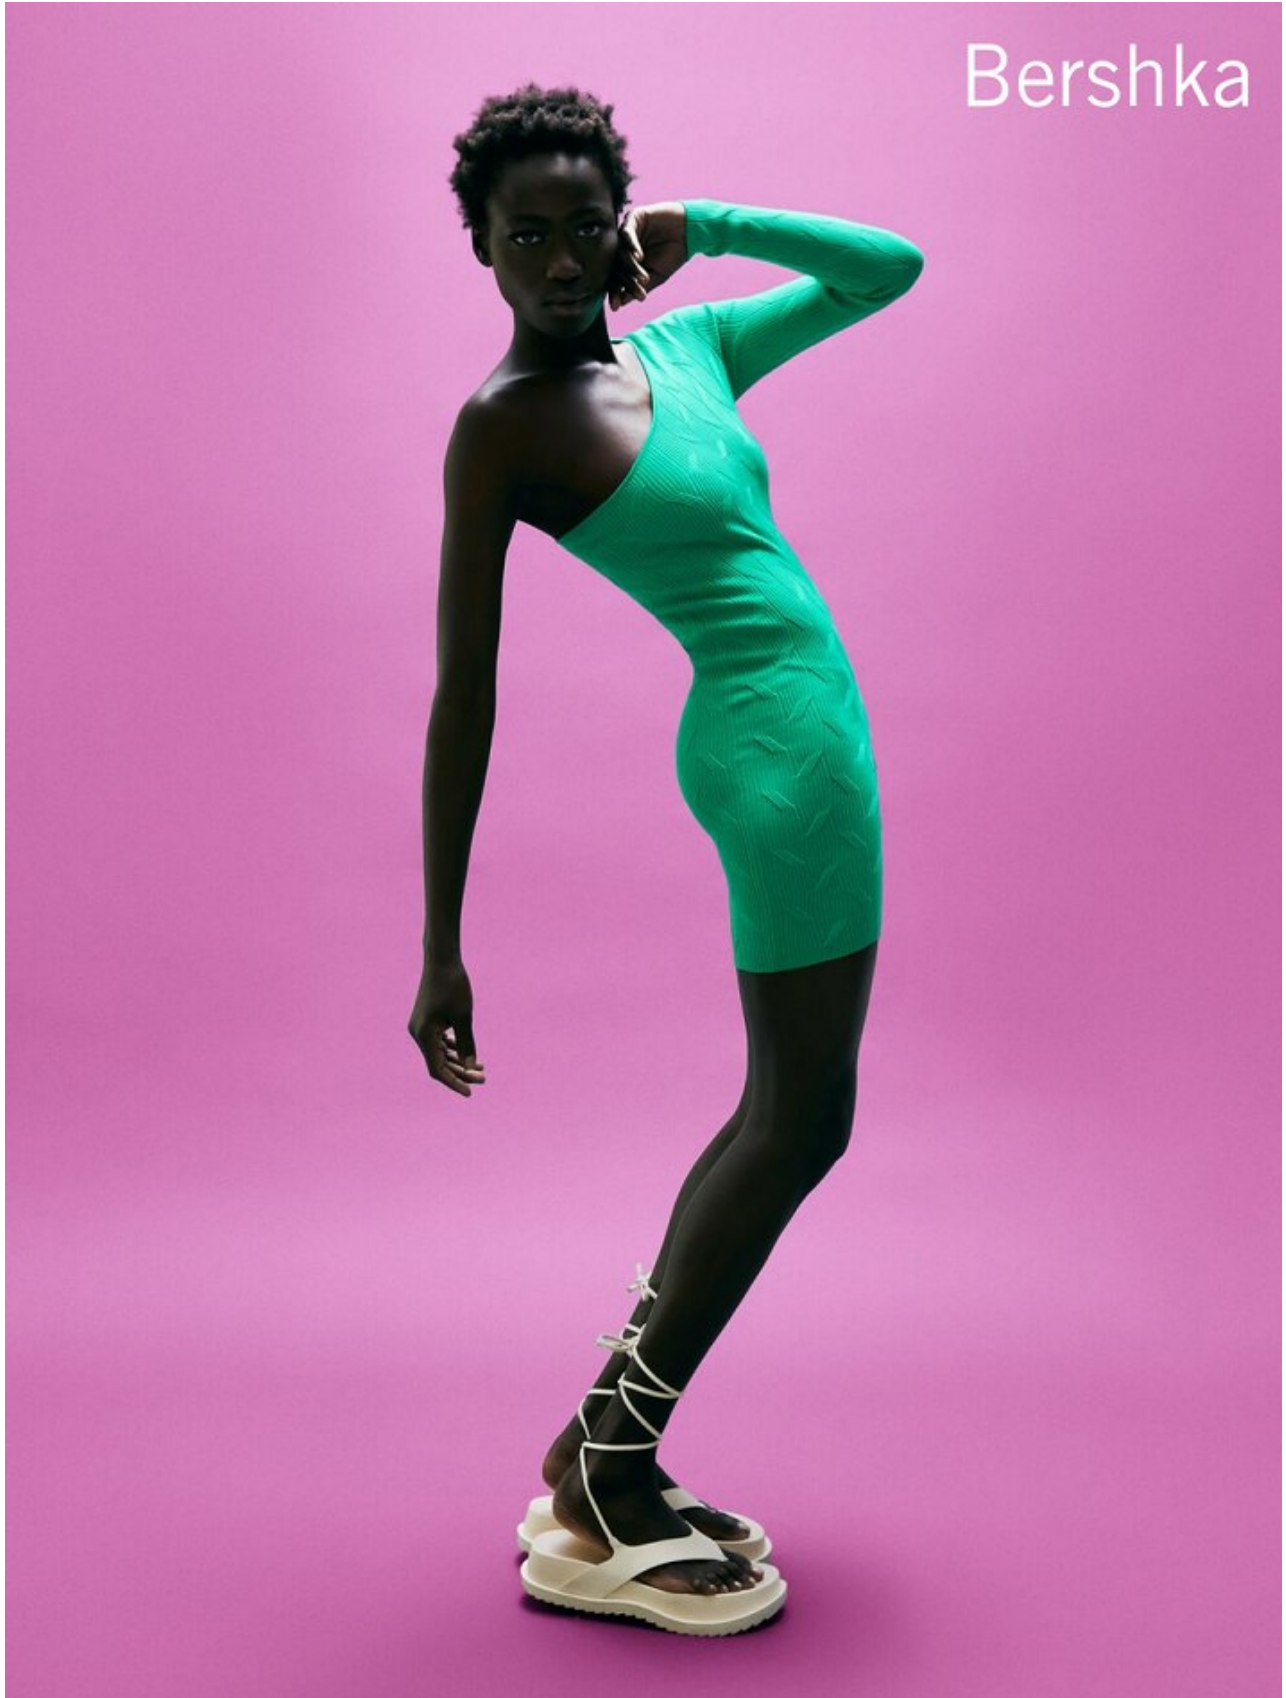

OLIVIA SANG

BOSS MODELS

CAPE TOWN

OLIVIA SANG

Height: 173cm Bust: 83cm Waist: 62cm Hips: 90cm Shoe: 6 UK Hair: Black Eyes: Brown