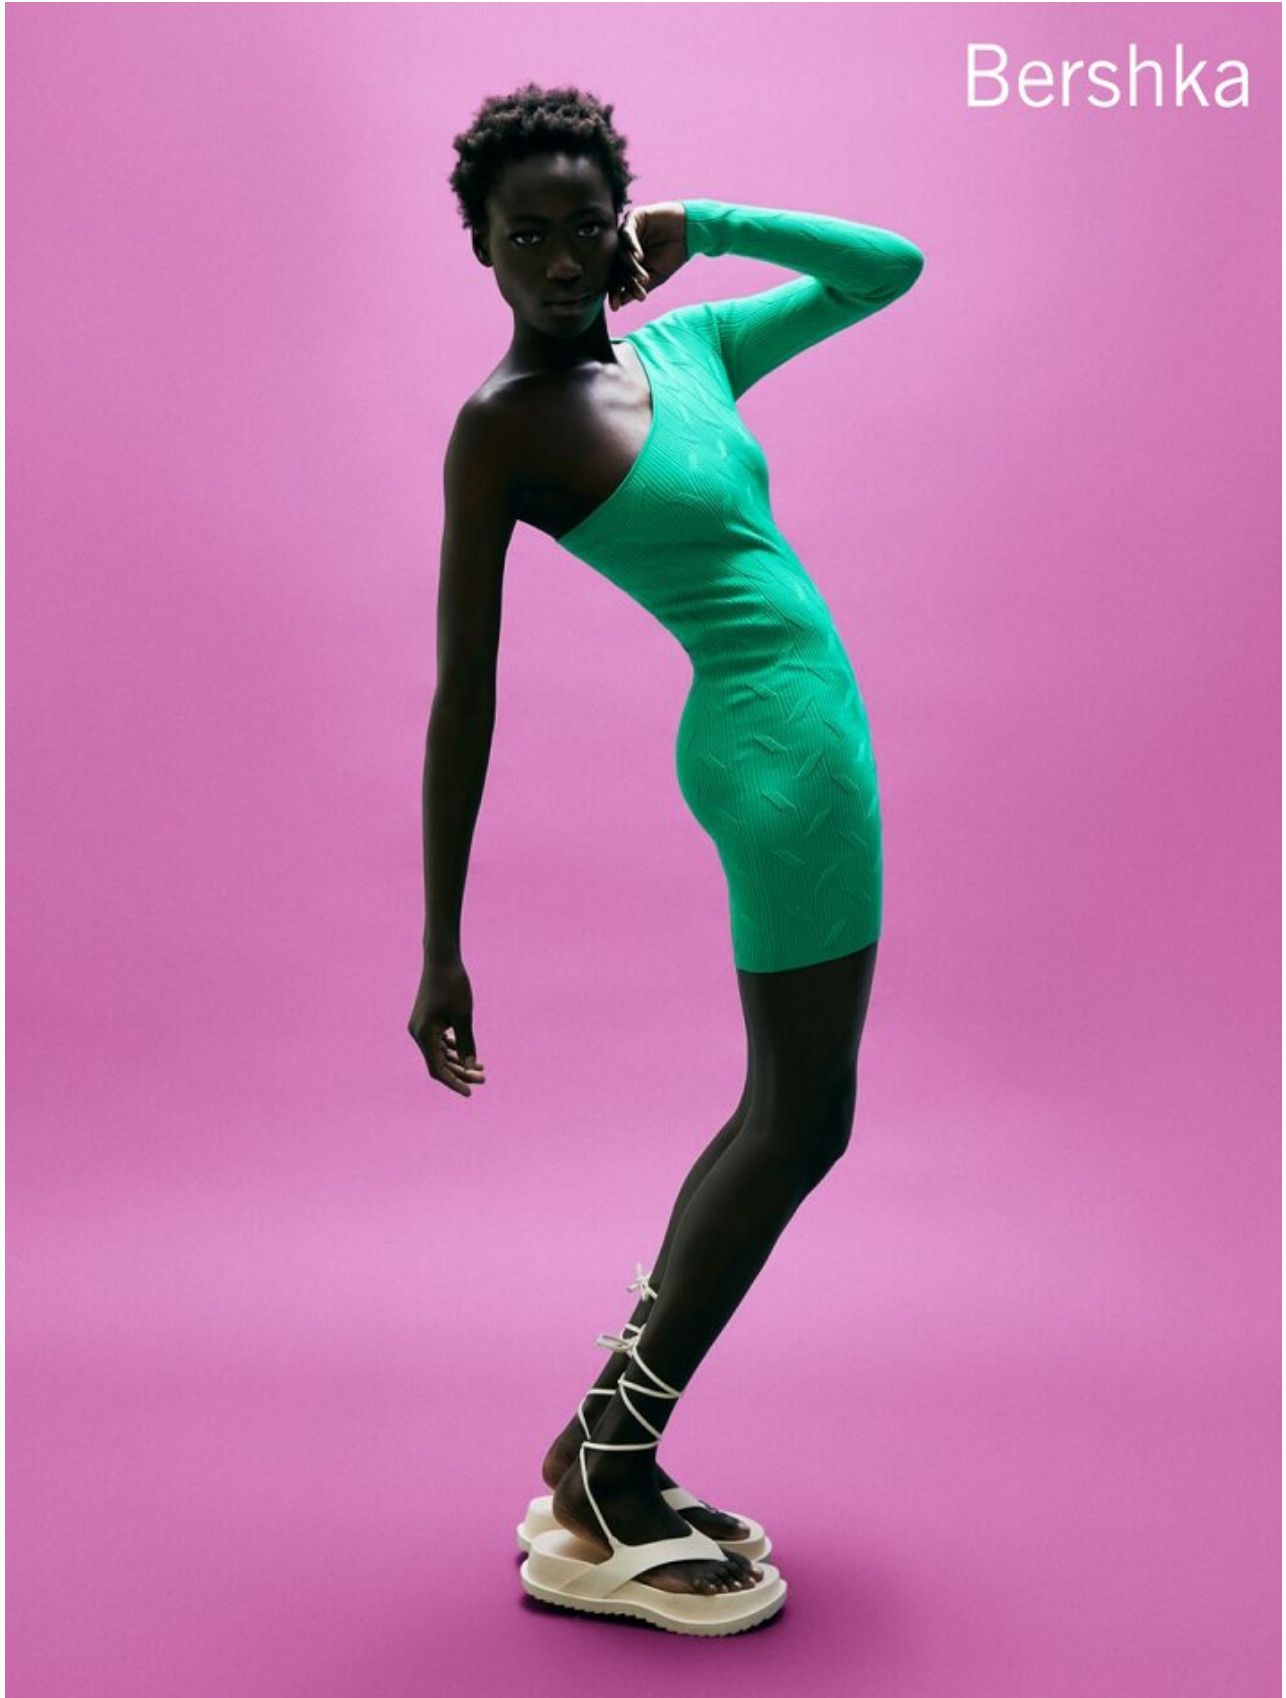

OLIVIA SANG

BOSS MODELS

CAPE TOWN

Height: 173cm Bust: 83cm Waist: 62cm Hips: 90cm Shoe: 6 UK Hair: Black Eyes: Brown