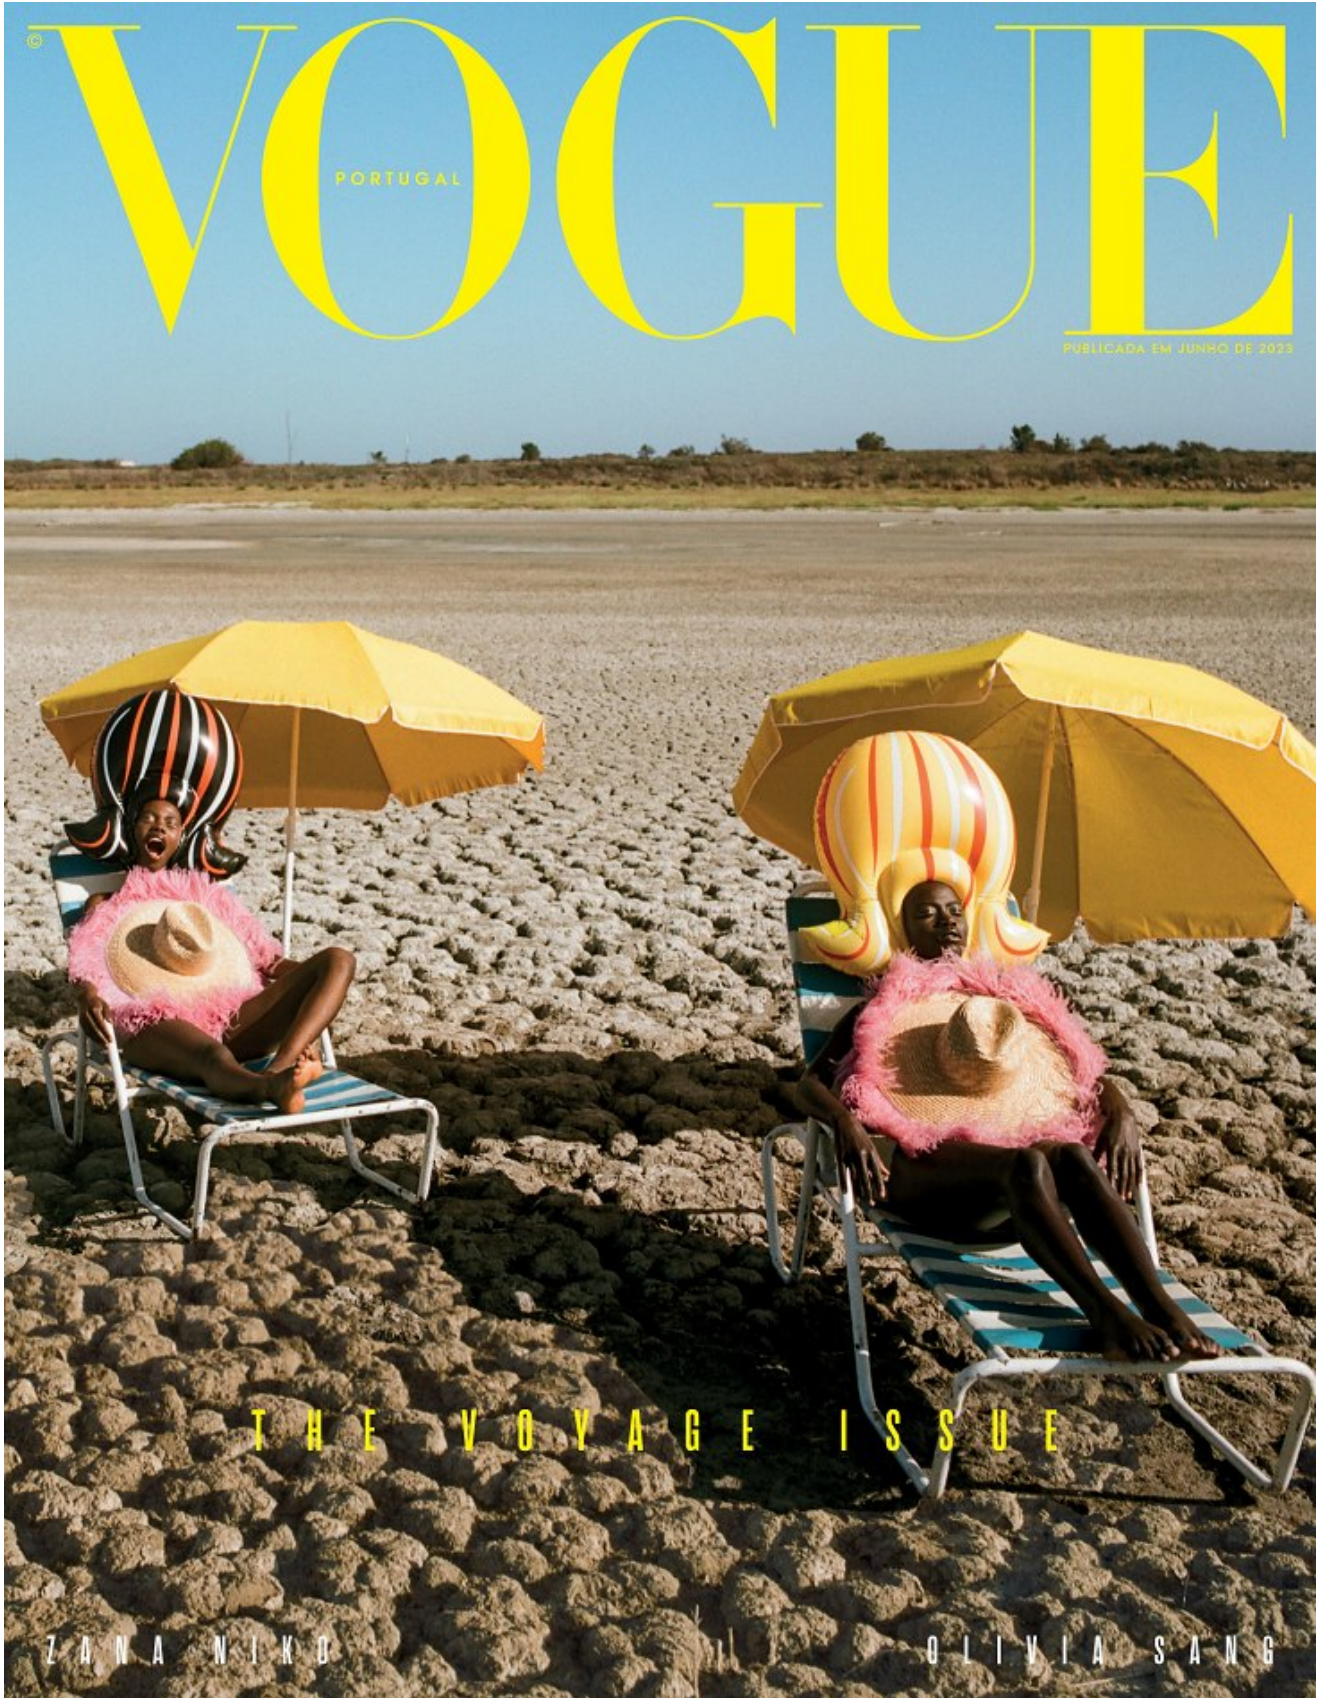

BOSS MODELS

CAPE TOWN

OLIVIA SANG

Height: 173cm Bust: 83cm Waist: 62cm Hips: 90cm Shoe: 6 UK Hair: Black Eyes: Brown