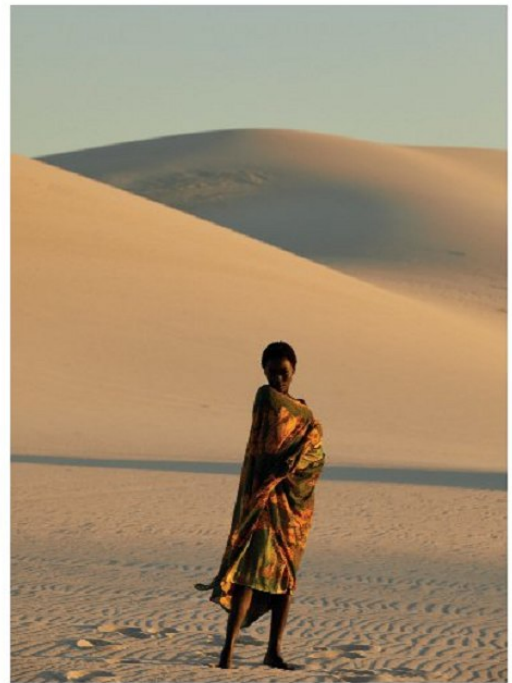

BOSS MODELS

CAPE TOWN

friendly hunting - Licht

93

OLIVIA SANG

Height: 173cm Bust: 83cm Waist: 62cm Hips: 90cm Shoe: 6 UK Hair: Black Eyes: Brown