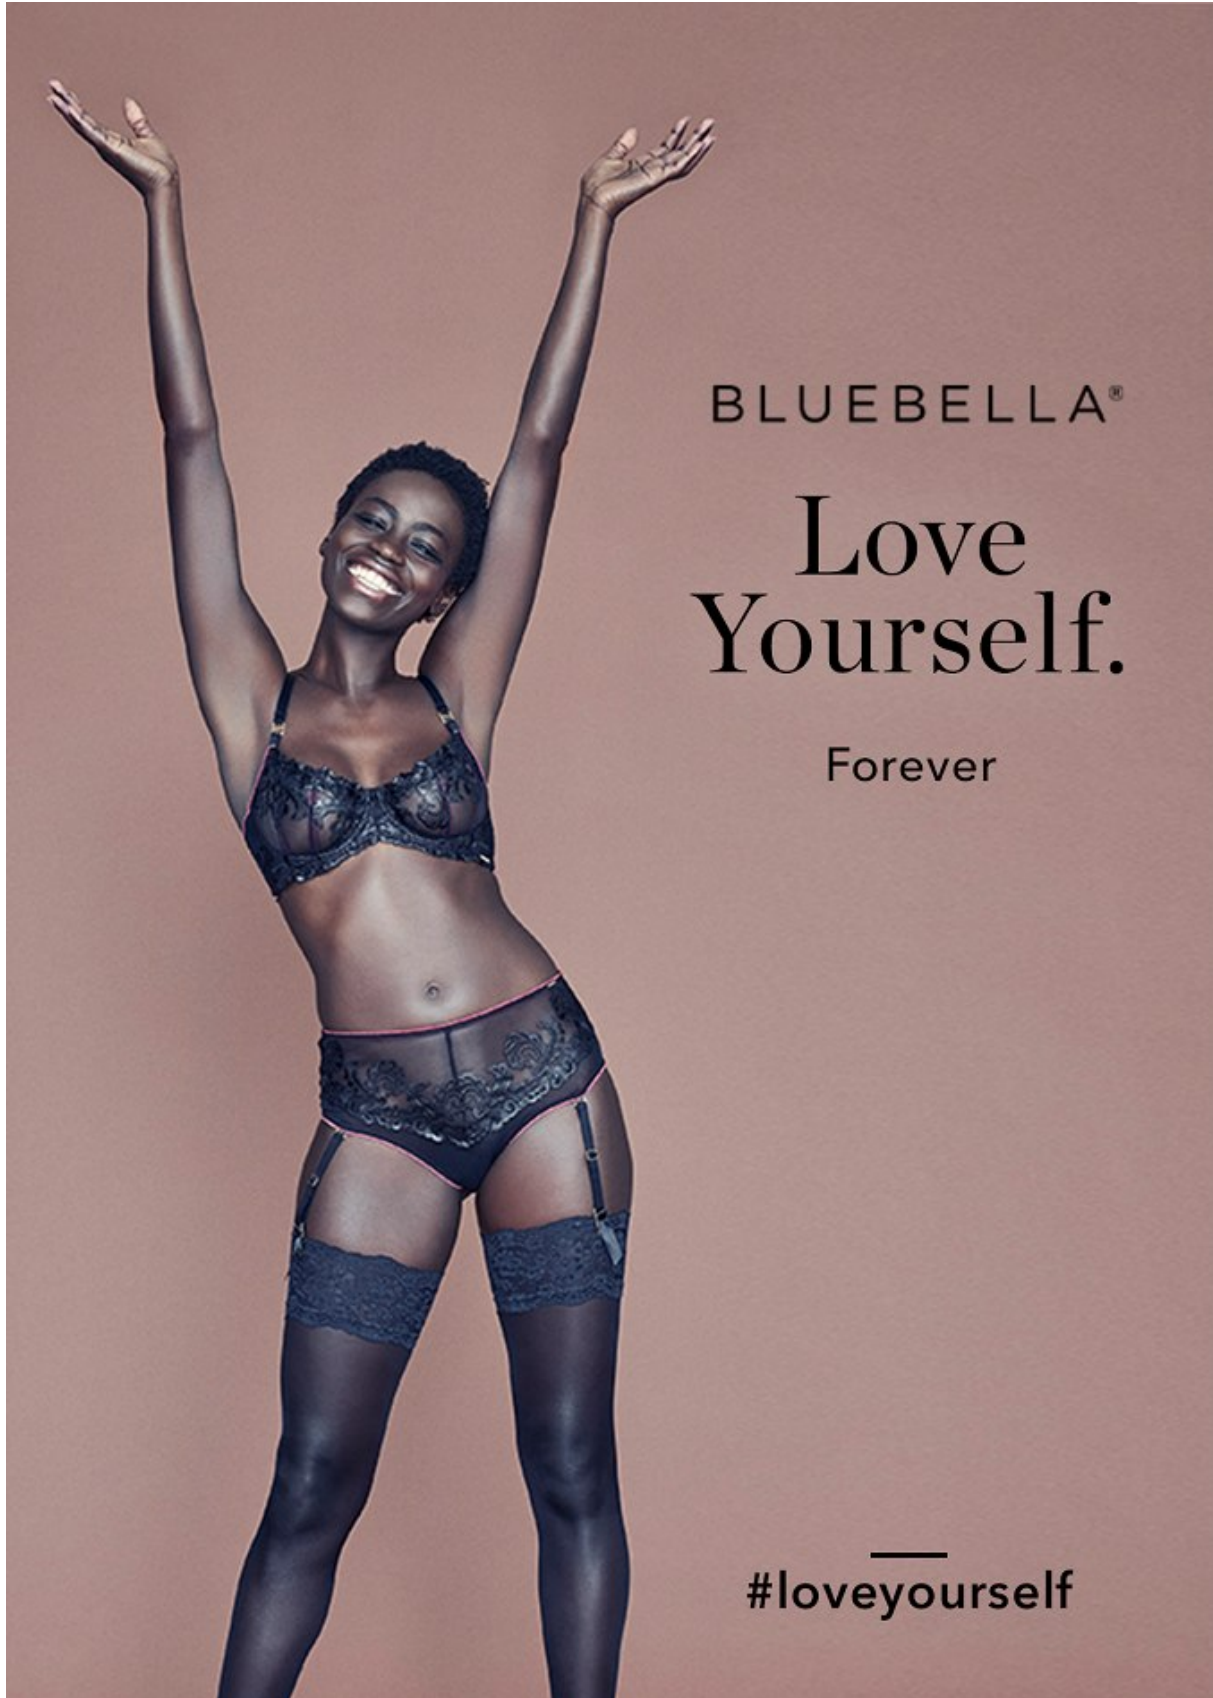

OLIVIA SANG

BOSS MODELS

CAPE TOWN

OLIVIA SANG

Height: 173cm Bust: 83cm Waist: 62cm Hips: 90cm Shoe: 6 UK Hair: Black Eyes: Brown