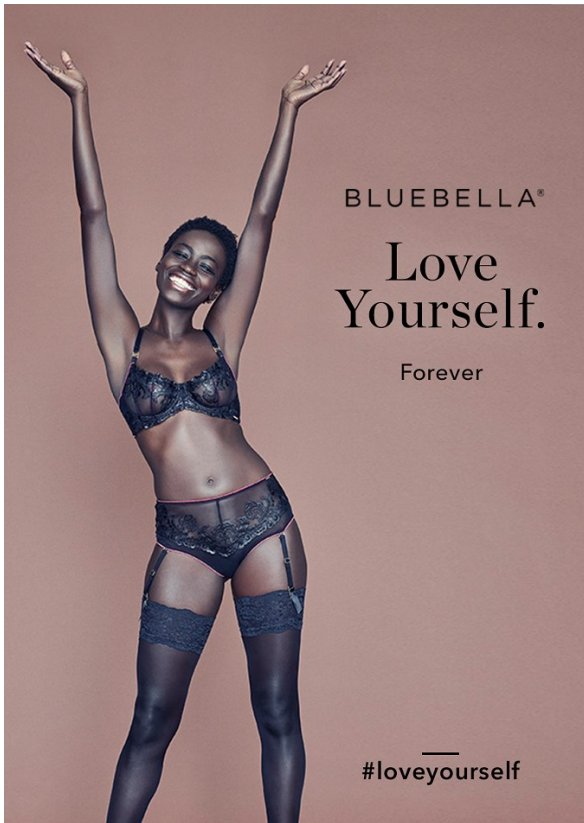

BOSS MODELS

CAPE TOWN

OLIVIA SANG

Height: 173cm Bust: 83cm Waist: 62cm Hips: 90cm Shoe: 6 UK Hair: Black Eyes: Brown