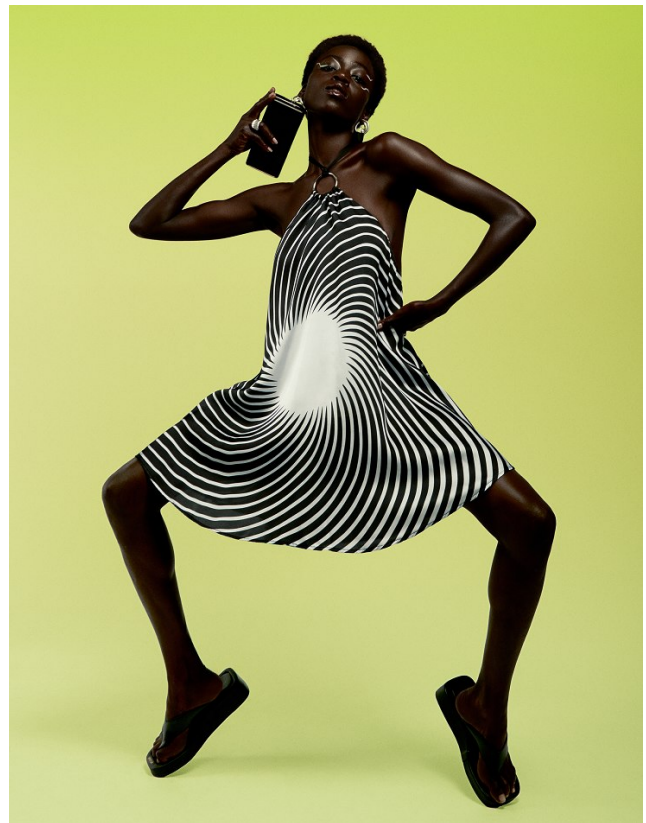

BOSS MODELS

CAPE TOWN

OLIVIA SANG

Height: 173cm Bust: 83cm Waist: 62cm Hips: 90cm Shoe: 6 UK Hair: Black Eyes: Brown