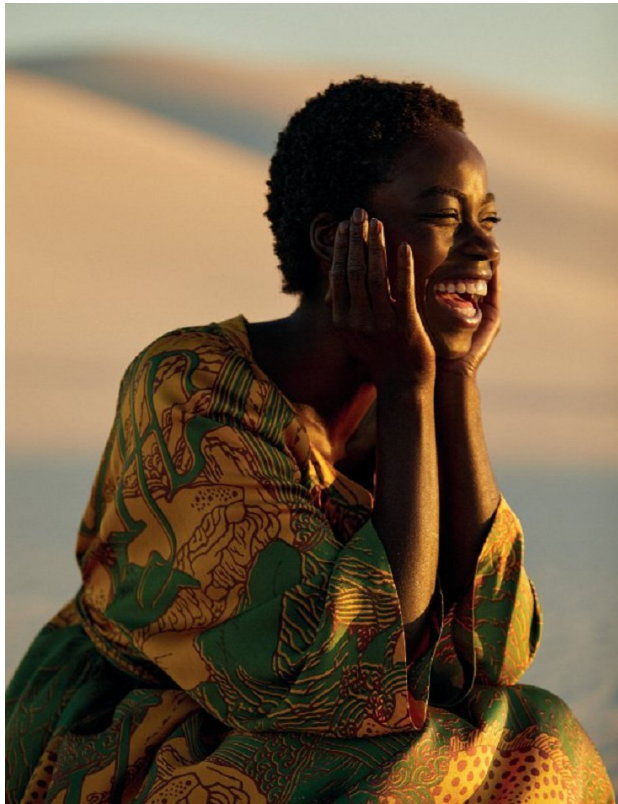

BOSS MODELS

CAPE TOWN

friendly hunting - Licht

93

OLIVIA SANG

Height: 173cm Bust: 83cm Waist: 62cm Hips: 90cm Shoe: 6 UK Hair: Black Eyes: Brown