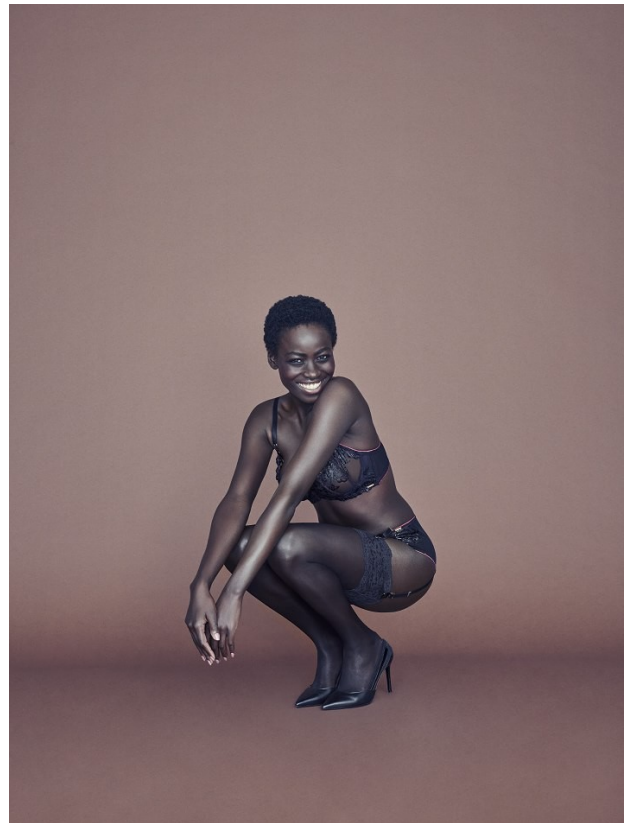

BOSS MODELS

CAPE TOWN

OLIVIA SANG

Height: 173cm Bust: 83cm Waist: 62cm Hips: 90cm Shoe: 6 UK Hair: Black Eyes: Brown