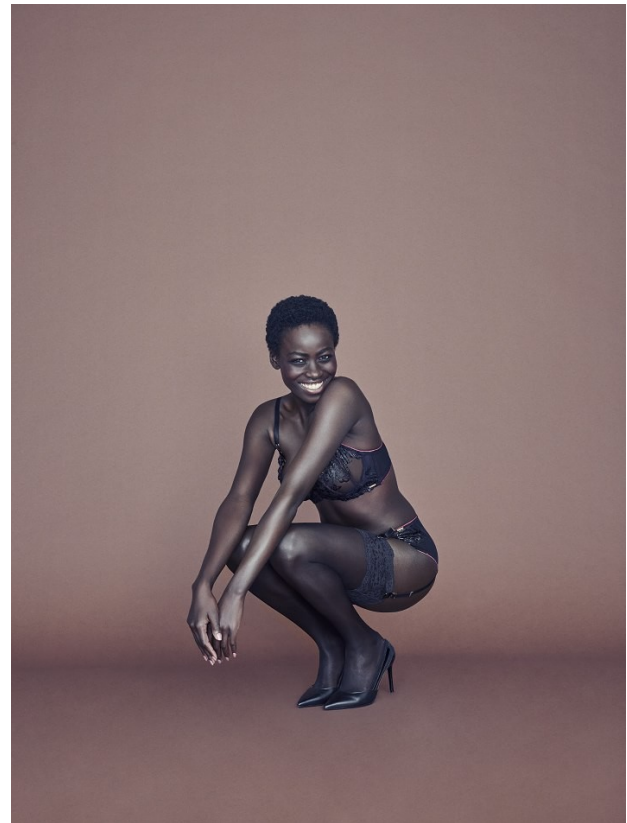

BOSS MODELS

CAPE TOWN

OLIVIA SANG

Height: 172cm Bust: 84cm Waist: 65cm Hips: 93cm Shoe: 6 UK Hair: Black Eyes: Brown