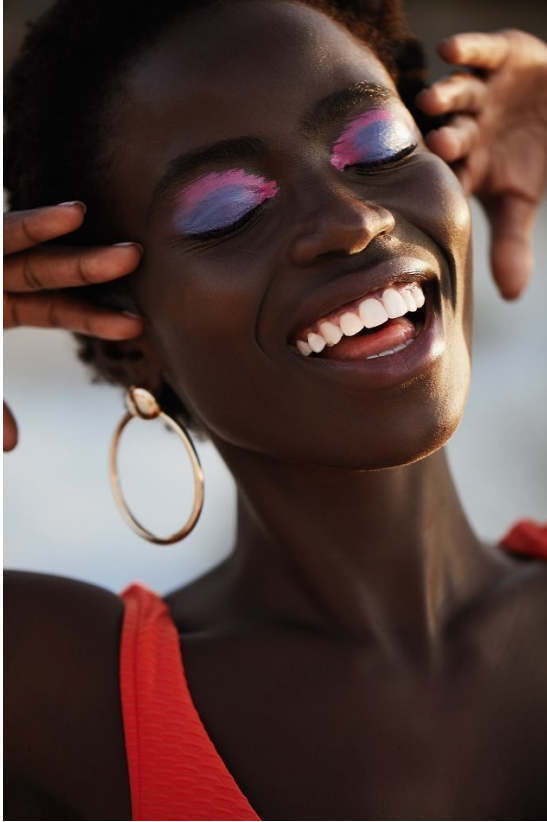

BOSS MODELS

CAPE TOWN

OLIVIA SANG

Height: 172cm Bust: 84cm Waist: 65cm Hips: 93cm Shoe: 6 UK Hair: Black Eyes: Brown