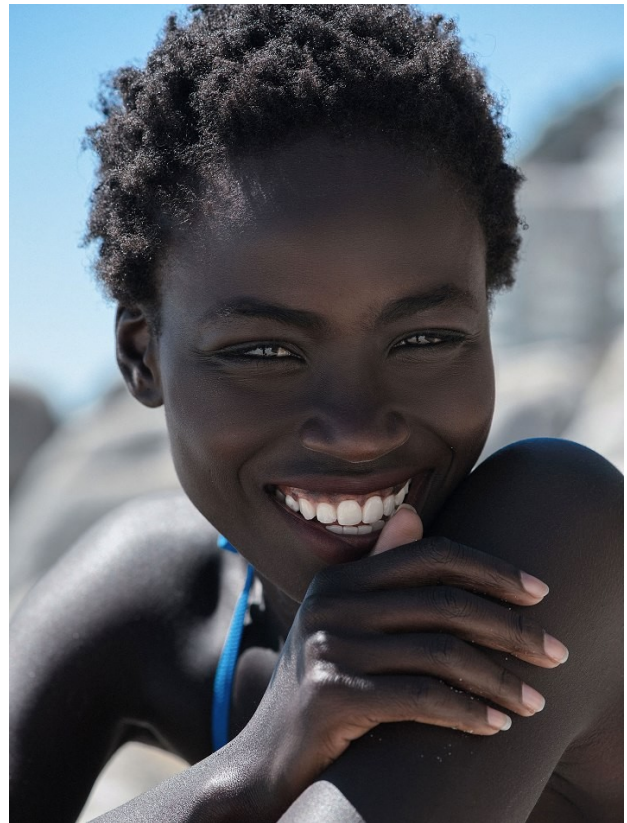

BOSS MODELS

CAPE TOWN

OLIVIA SANG

Height: 173cm Bust: 83cm Waist: 62cm Hips: 90cm Shoe: 6 UK Hair: Black Eyes: Brown