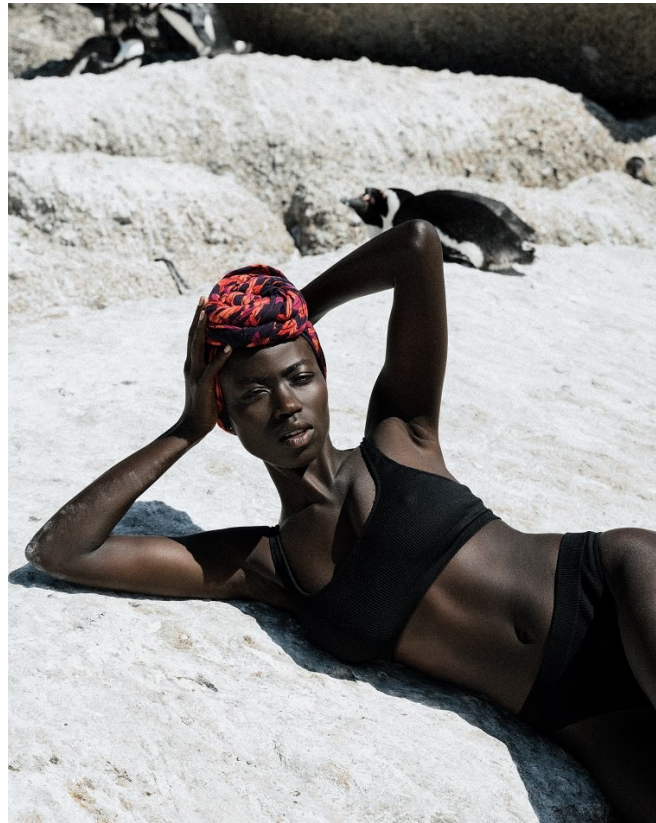

BOSS MODELS

CAPE TOWN

OLIVIA SANG

Height: 173cm Bust: 83cm Waist: 62cm Hips: 90cm Shoe: 6 UK Hair: Black Eyes: Brown