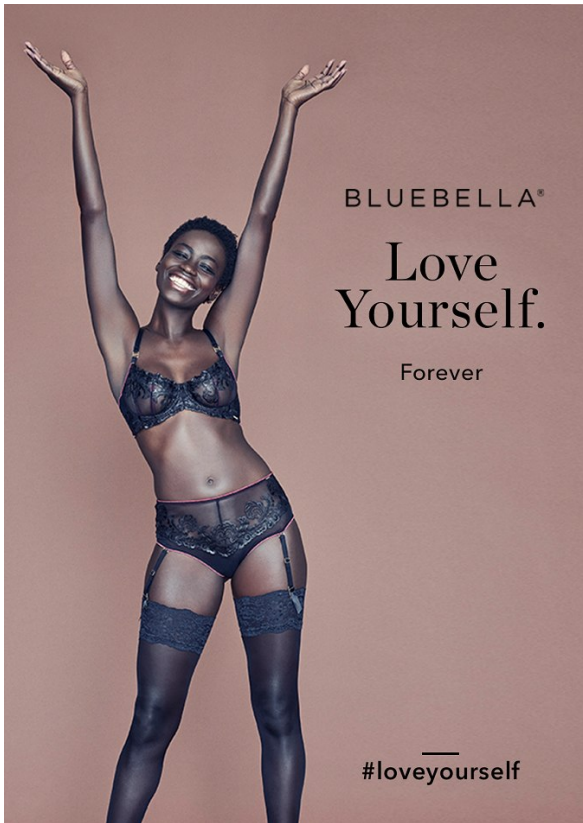

BOSS MODELS

CAPE TOWN

OLIVIA SANG

Height: 172cm Bust: 84cm Waist: 65cm Hips: 93cm Shoe: 6 UK Hair: Black Eyes: Brown