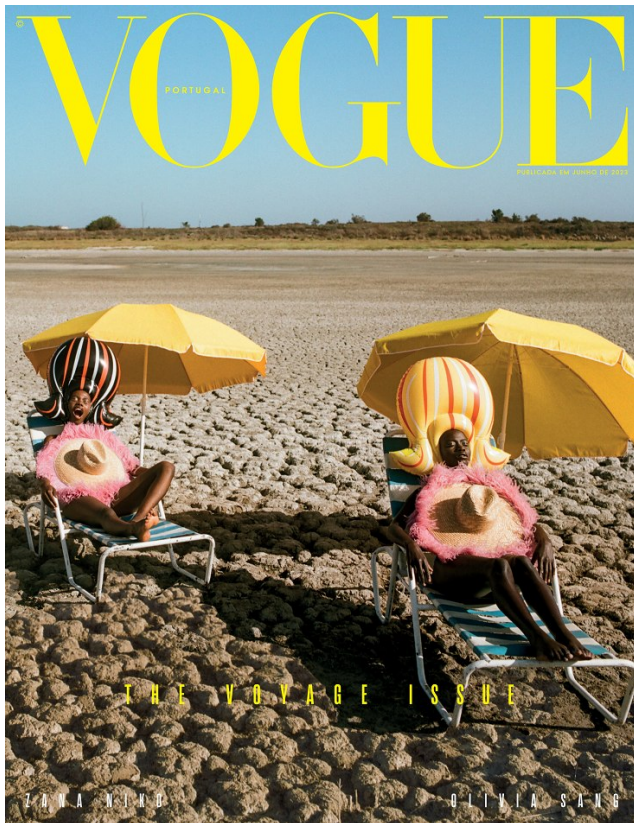

BOSS MODELS

CAPE TOWN

OLIVIA SANG

Height: 173cm Bust: 83cm Waist: 62cm Hips: 90cm Shoe: 6 UK Hair: Black Eyes: Brown