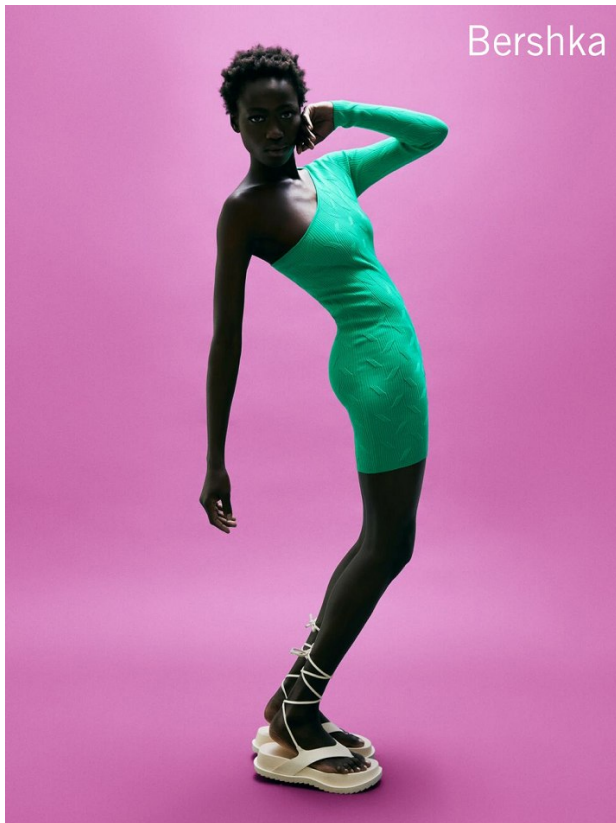

BOSS MODELS

CAPE TOWN

OLIVIA SANG

Height: 173cm Bust: 83cm Waist: 62cm Hips: 90cm Shoe: 6 UK Hair: Black Eyes: Brown