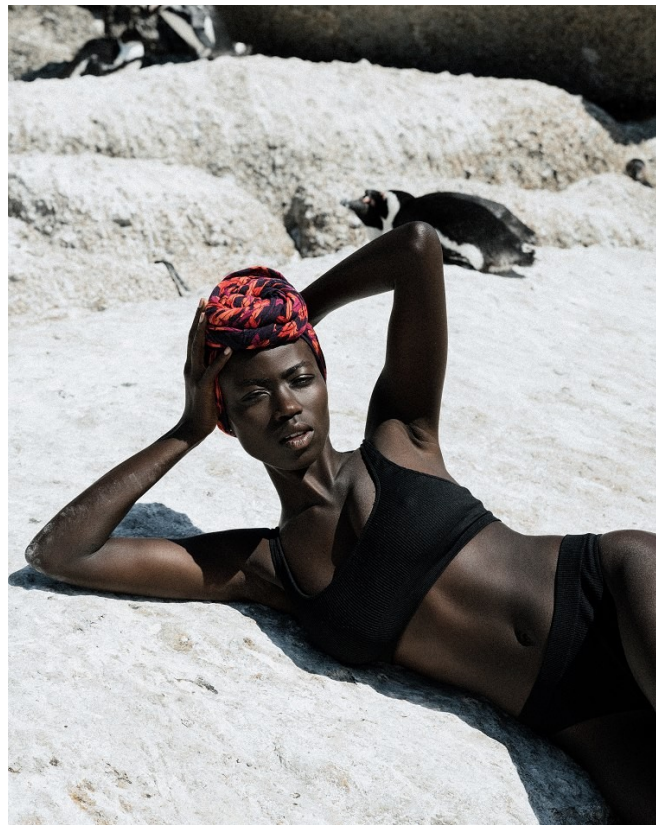

BOSS MODELS

CAPE TOWN

OLIVIA SANG

Height: 172cm Bust: 84cm Waist: 65cm Hips: 93cm Shoe: 6 UK Hair: Black Eyes: Brown