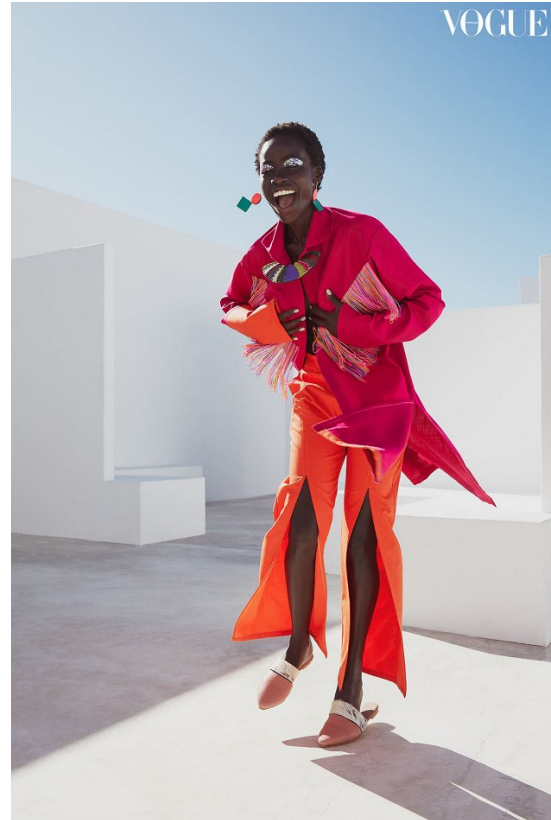

BOSS MODELS

CAPE TOWN

OLIVIA SANG

Height: 173cm Bust: 83cm Waist: 62cm Hips: 90cm Shoe: 6 UK Hair: Black Eyes: Brown