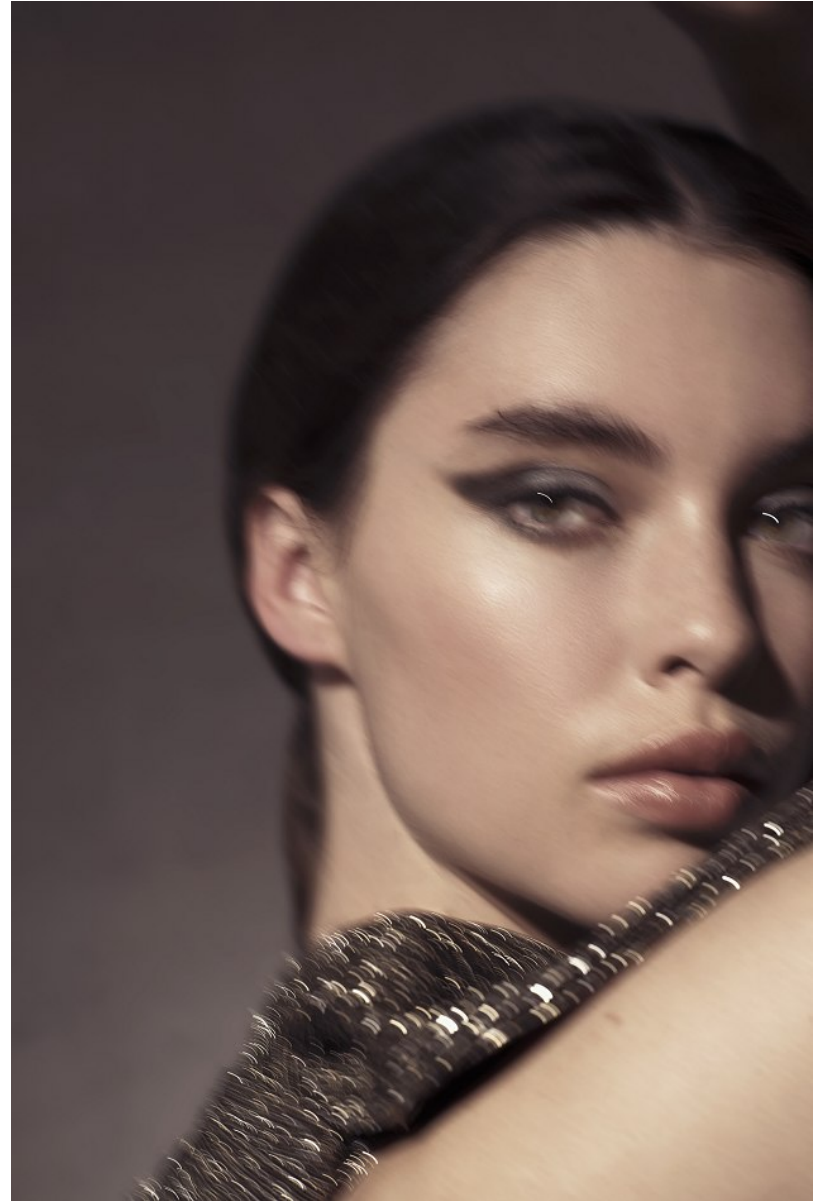

BOSS MODELS

CAPE TOWN

CANDICE SHEPSTONE

Height: 178cm Bust: 81cm Waist: 62cm Hips: 90cm Shoe: 5 UK Hair: Brown Eyes: Green