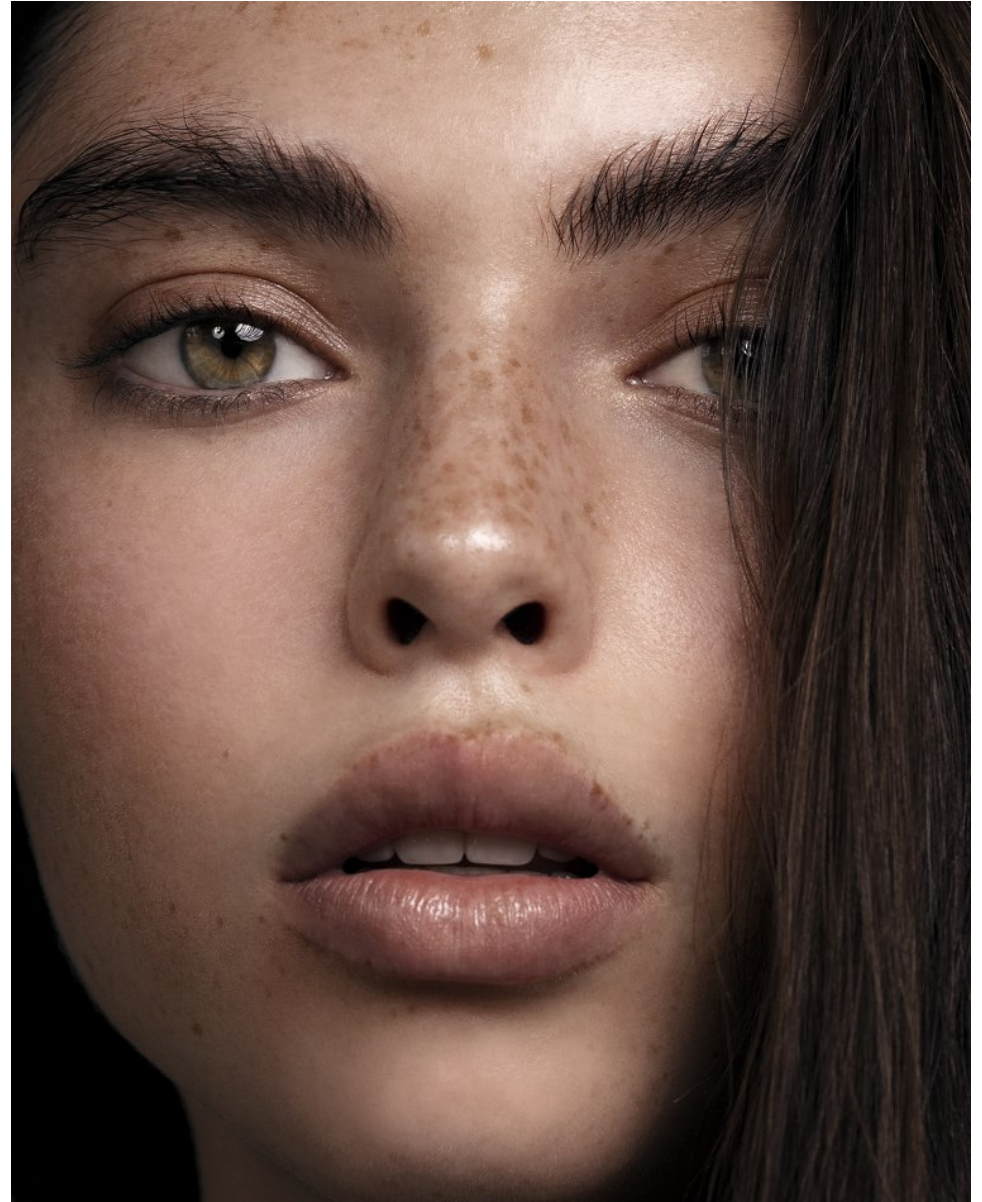

BOSS MODELS

CAPE TOWN

CANDICE SHEPSTONE

Height: 178cm Bust: 81cm Waist: 62cm Hips: 90cm Shoe: 5 UK Hair: Brown Eyes: Green

BOSS MODELS

CAPE TOWN

CANDICE SHEPSTONE

Height: 178cm Bust: 81cm Waist: 62cm Hips: 90cm Shoe: 5 UK Hair: Brown Eyes: Green