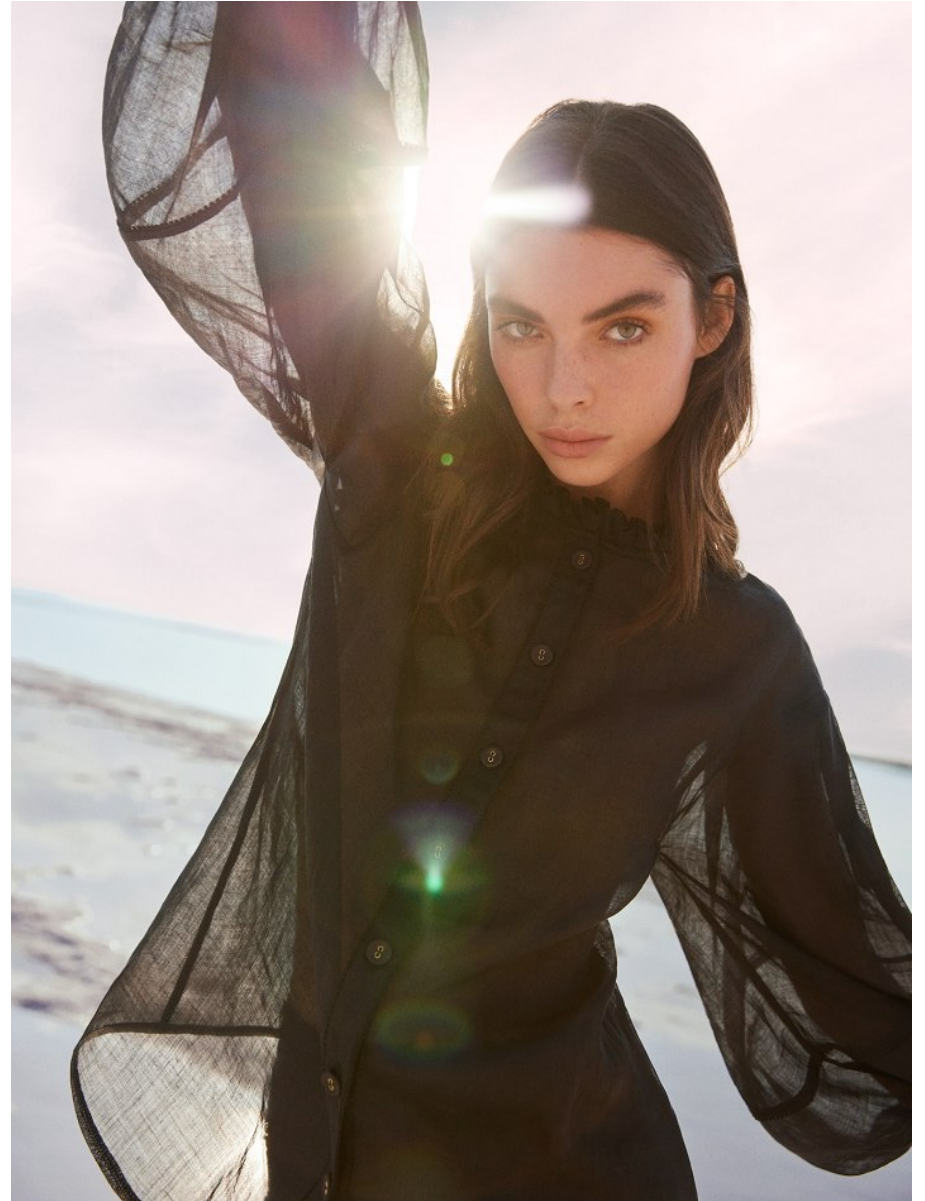

BOSS MODELS

CAPE TOWN

CANDICE SHEPSTONE

Height: 178cm Bust: 81cm Waist: 62cm Hips: 90cm Shoe: 5 UK Hair: Brown Eyes: Green