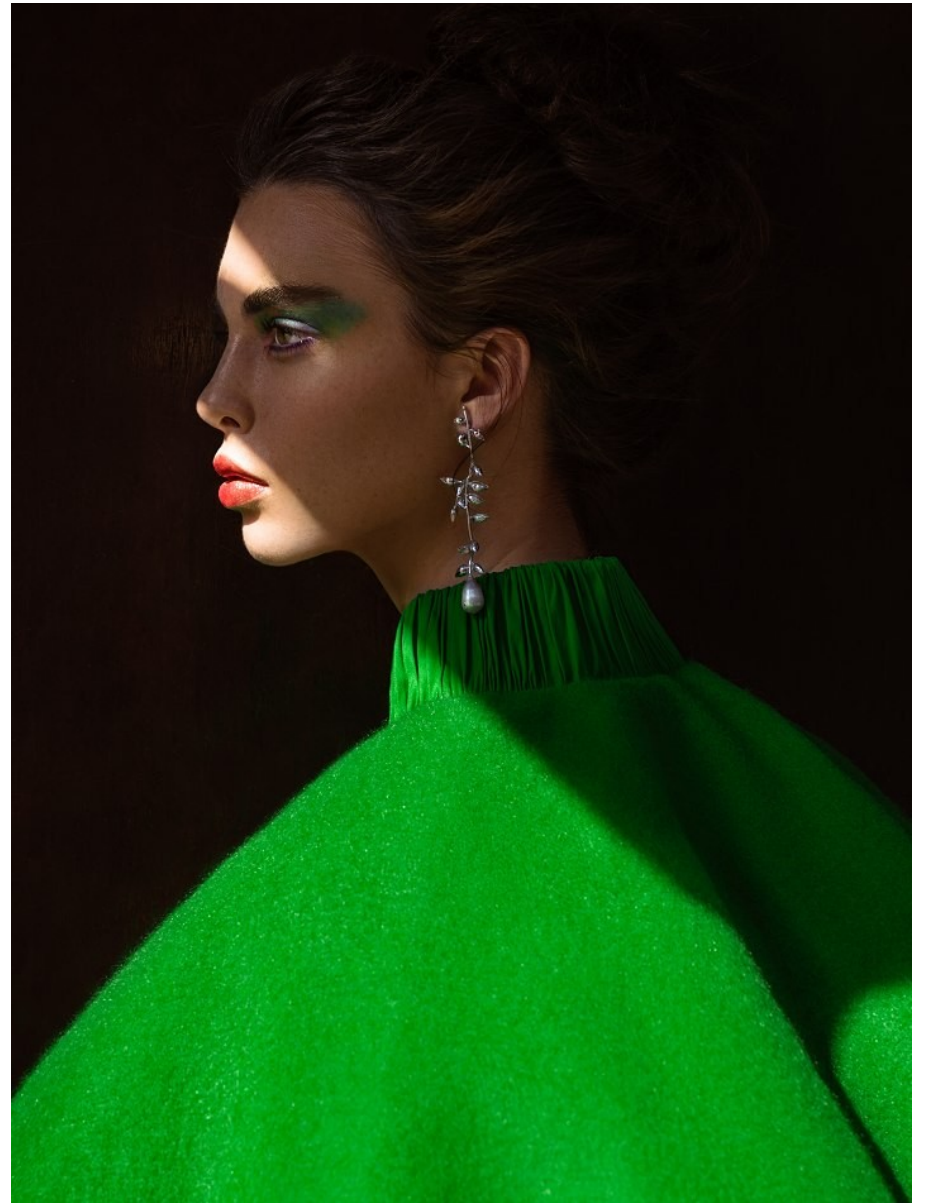

BOSS MODELS

CAPE TOWN

CANDICE SHEPSTONE

Height: 178cm Bust: 81cm Waist: 62cm Hips: 90cm Shoe: 5 UK Hair: Brown Eyes: Green