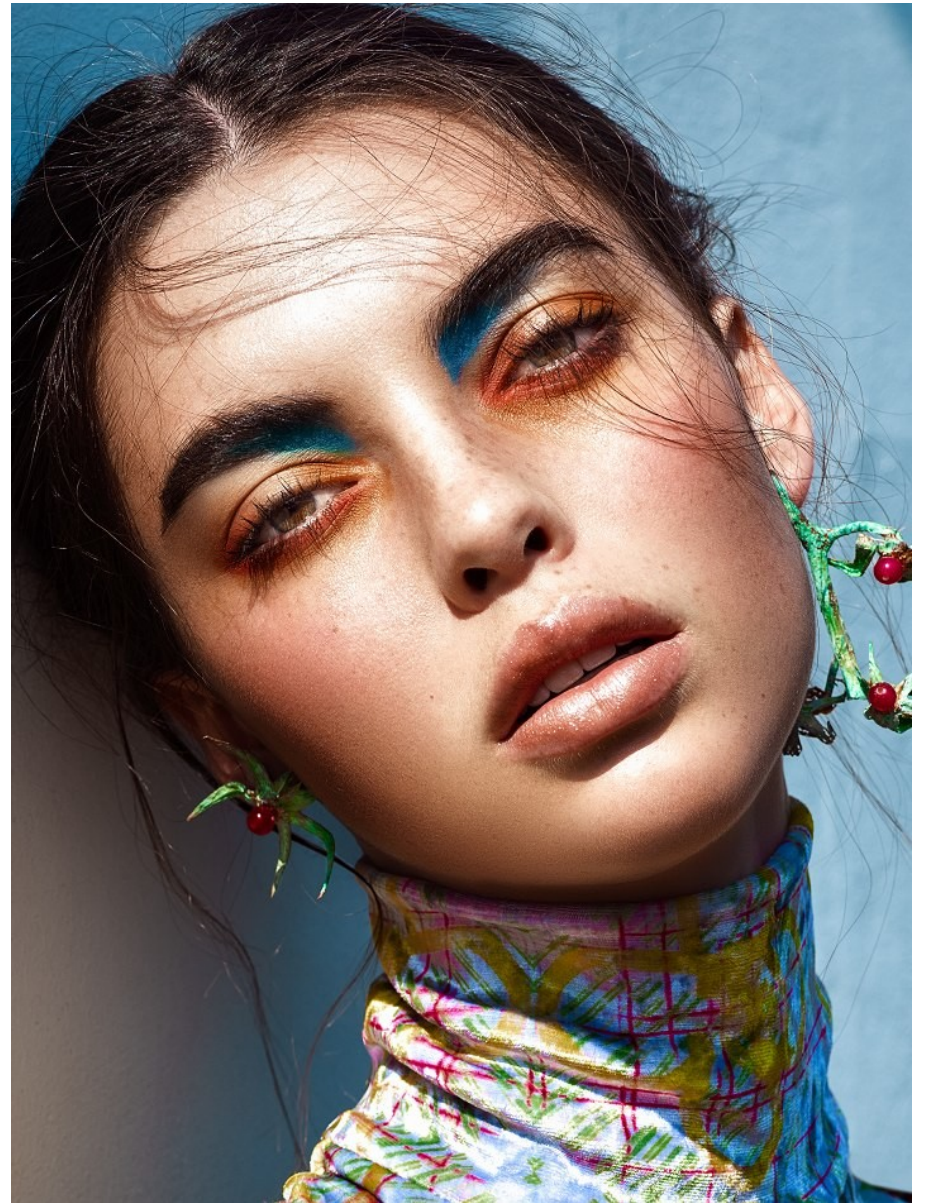

BOSS MODELS

CAPE TOWN

CANDICE SHEPSTONE

Height: 178cm Bust: 81cm Waist: 62cm Hips: 90cm Shoe: 5 UK Hair: Brown Eyes: Green