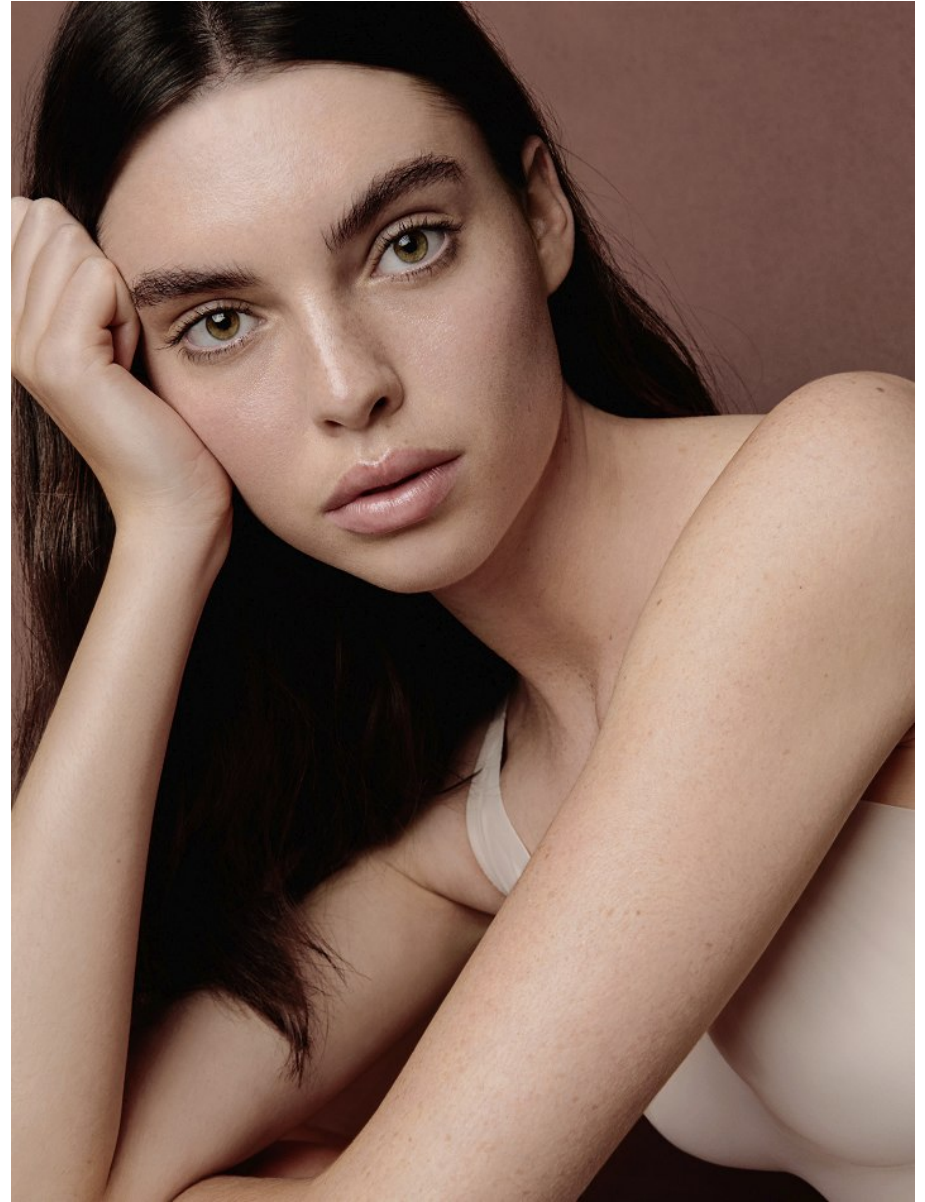

BOSS MODELS

CAPE TOWN

CANDICE SHEPSTONE

Height: 178cm Bust: 81cm Waist: 62cm Hips: 90cm Shoe: 5 UK Hair: Brown Eyes: Green