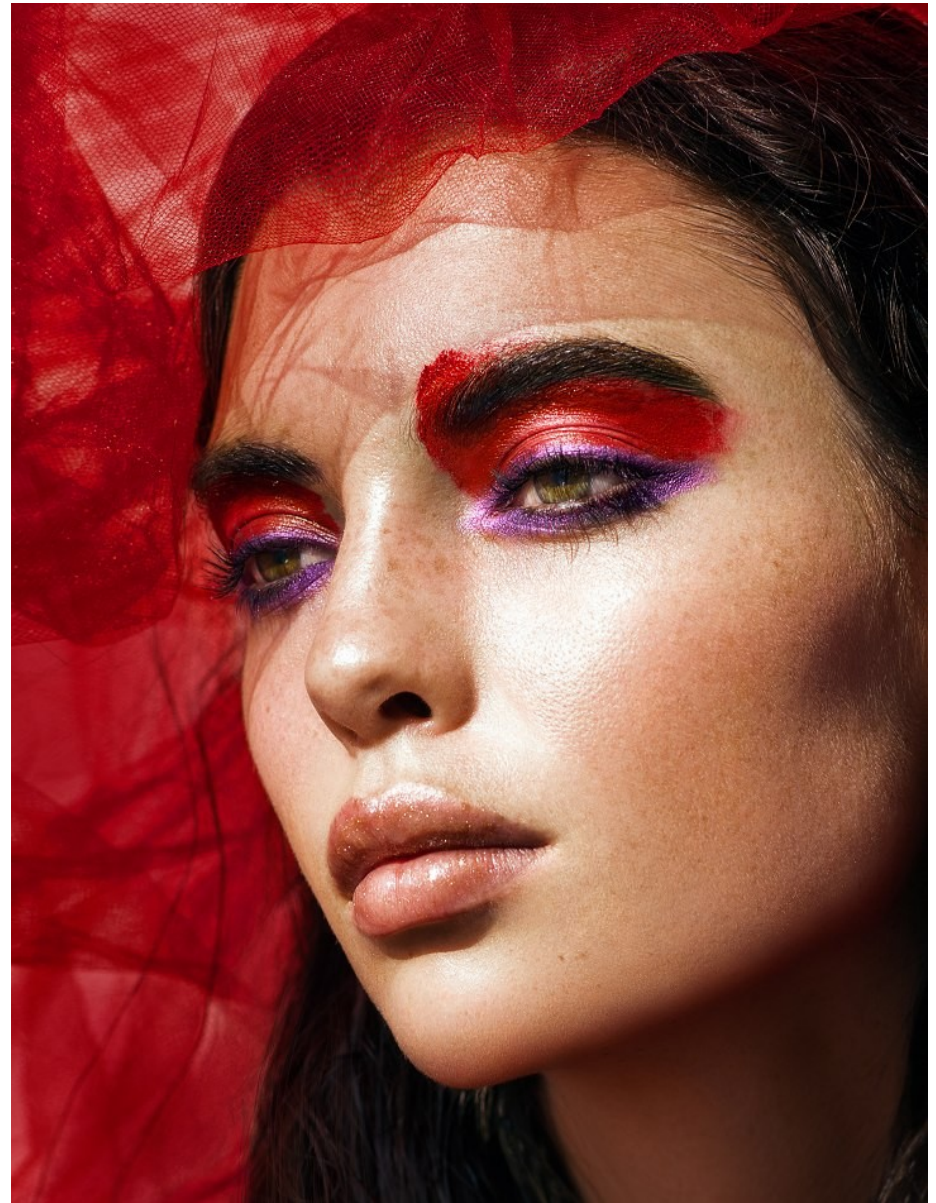

BOSS MODELS

CAPE TOWN

CANDICE SHEPSTONE

Height: 178cm Bust: 81cm Waist: 62cm Hips: 90cm Shoe: 5 UK Hair: Brown Eyes: Green