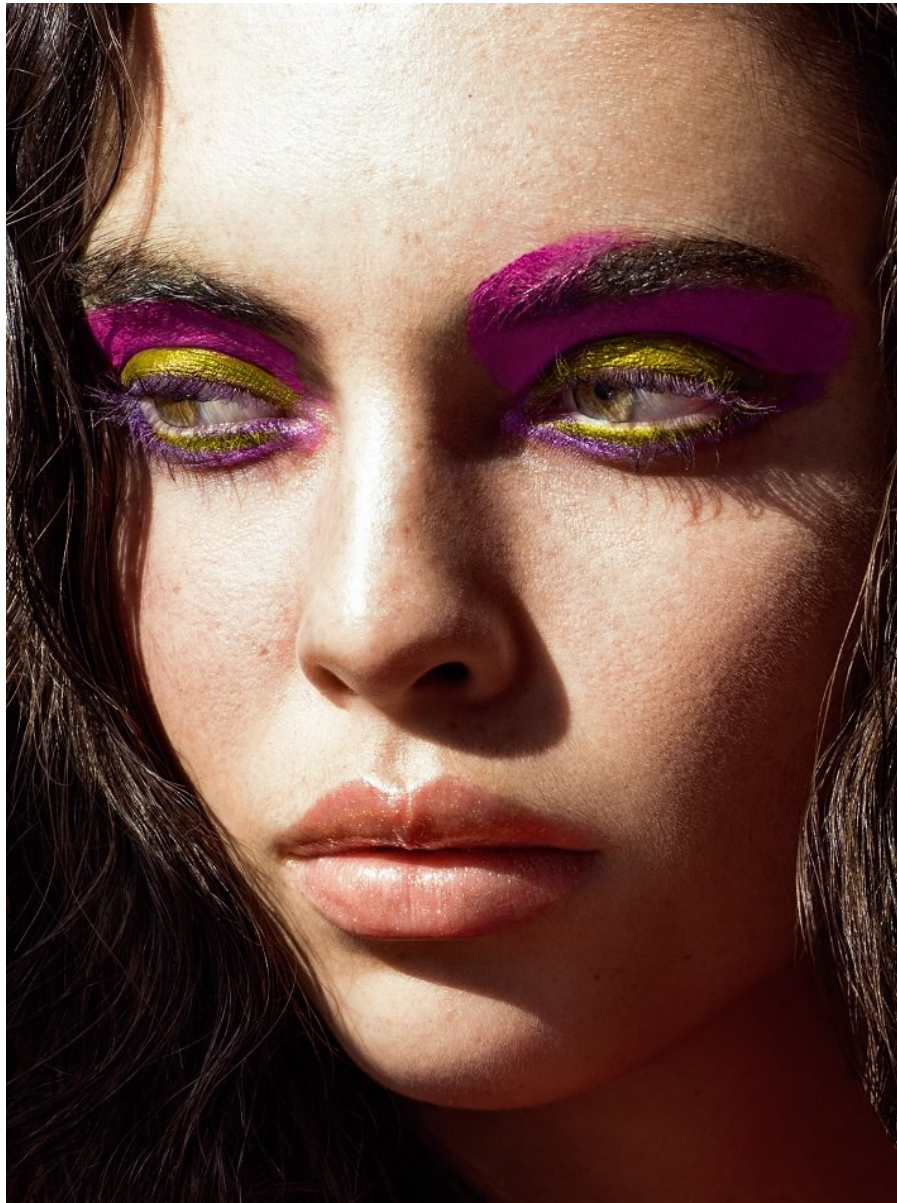

CANDICE SHEPSTONE

BOSS MODELS

CAPE TOWN

CANDICE SHEPSTONE

Height: 178cm Bust: 81cm Waist: 62cm Hips: 90cm Shoe: 5 UK Hair: Brown Eyes: Green