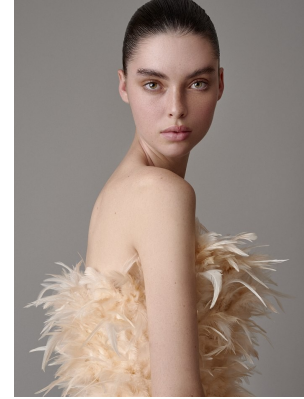

# BOSS MODELS

CAPE TOWN

## CANDICE SHEPSTONE

Height: 178cm Bust: 81cm Waist: 62cm Hips: 90cm Shoe: 5 UK Hair: Brown Eyes: Green