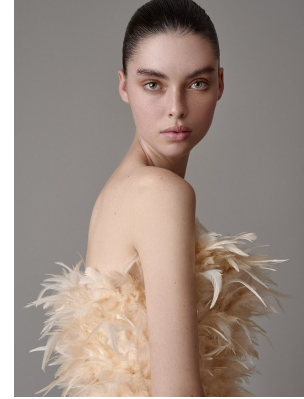

BOSS MODELS

CAPE TOWN

CANDICE SHEPSTONE

Height: 178cm Bust: 81cm Waist: 62cm Hips: 90cm Shoe: 5 UK Hair: Brown Eyes: Green

BOSS MODELS

CAPE TOWN

CANDICE SHEPSTONE

Height: 178cm Bust: 81cm Waist: 62cm Hips: 90cm Shoe: 5 UK Hair: Brown Eyes: Green