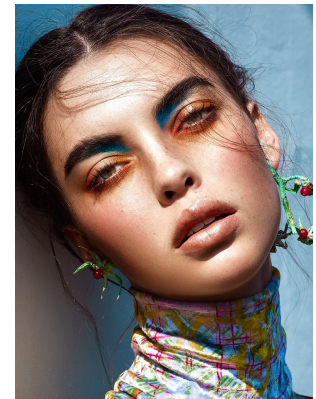

BOSS MODELS

CAPE TOWN

CANDICE SHEPSTONE

Height: 178cm Bust: 81cm Waist: 62cm Hips: 90cm Shoe: 5 UK Hair: Brown Eyes: Green

BOSS MODELS

CAPE TOWN

CANDICE SHEPSTONE

Height: 178cm Bust: 81cm Waist: 62cm Hips: 90cm Shoe: 5 UK Hair: Brown Eyes: Green