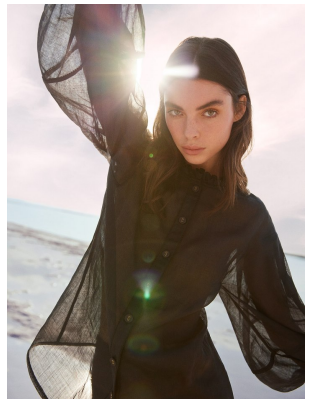

BOSS MODELS

CAPE TOWN

CANDICE SHEPSTONE

Height: 178cm Bust: 81cm Waist: 62cm Hips: 90cm Shoe: 5 UK Hair: Brown Eyes: Green

BOSS MODELS

CAPE TOWN

CANDICE SHEPSTONE

Height: 178cm Bust: 81cm Waist: 62cm Hips: 90cm Shoe: 5 UK Hair: Brown Eyes: Green