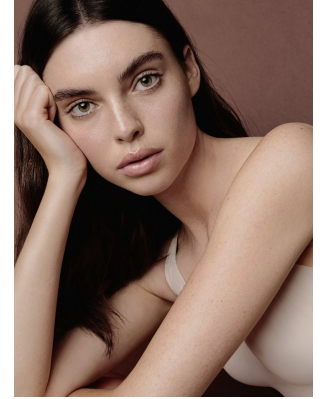

# BOSS MODELS

CAPE TOWN

## CANDICE SHEPSTONE

Height: 178cm Bust: 81cm Waist: 62cm Hips: 90cm Shoe: 5 UK Hair: Brown Eyes: Green