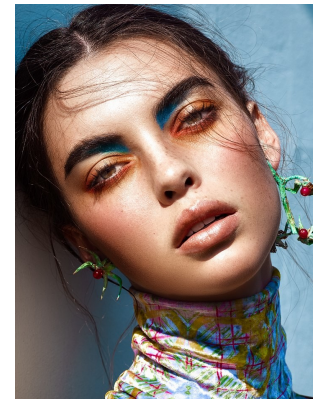

# BOSS MODELS

CAPE TOWN

## CANDICE SHEPSTONE

Height: 178cm Bust: 81cm Waist: 62cm Hips: 90cm Shoe: 5 UK Hair: Brown Eyes: Green