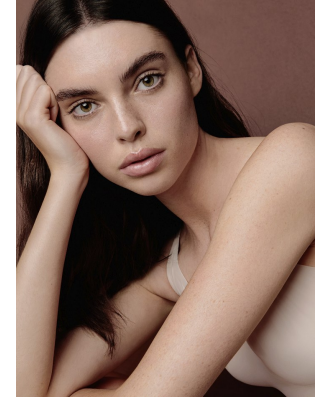

BOSS MODELS

CAPE TOWN

CANDICE SHEPSTONE

Height: 178cm Bust: 81cm Waist: 62cm Hips: 90cm Shoe: 5 UK Hair: Brown Eyes: Green

BOSS MODELS

CAPE TOWN

CANDICE SHEPSTONE

Height: 178cm Bust: 81cm Waist: 62cm Hips: 90cm Shoe: 5 UK Hair: Brown Eyes: Green