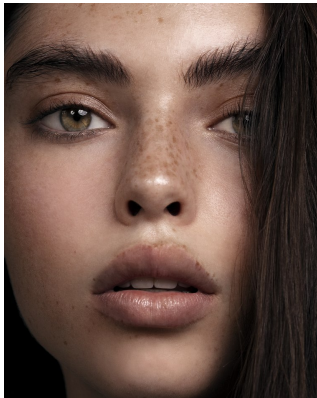

# BOSS MODELS

CAPE TOWN

## CANDICE SHEPSTONE

Height: 178cm Bust: 81cm Waist: 62cm Hips: 90cm Shoe: 5 UK Hair: Brown Eyes: Green