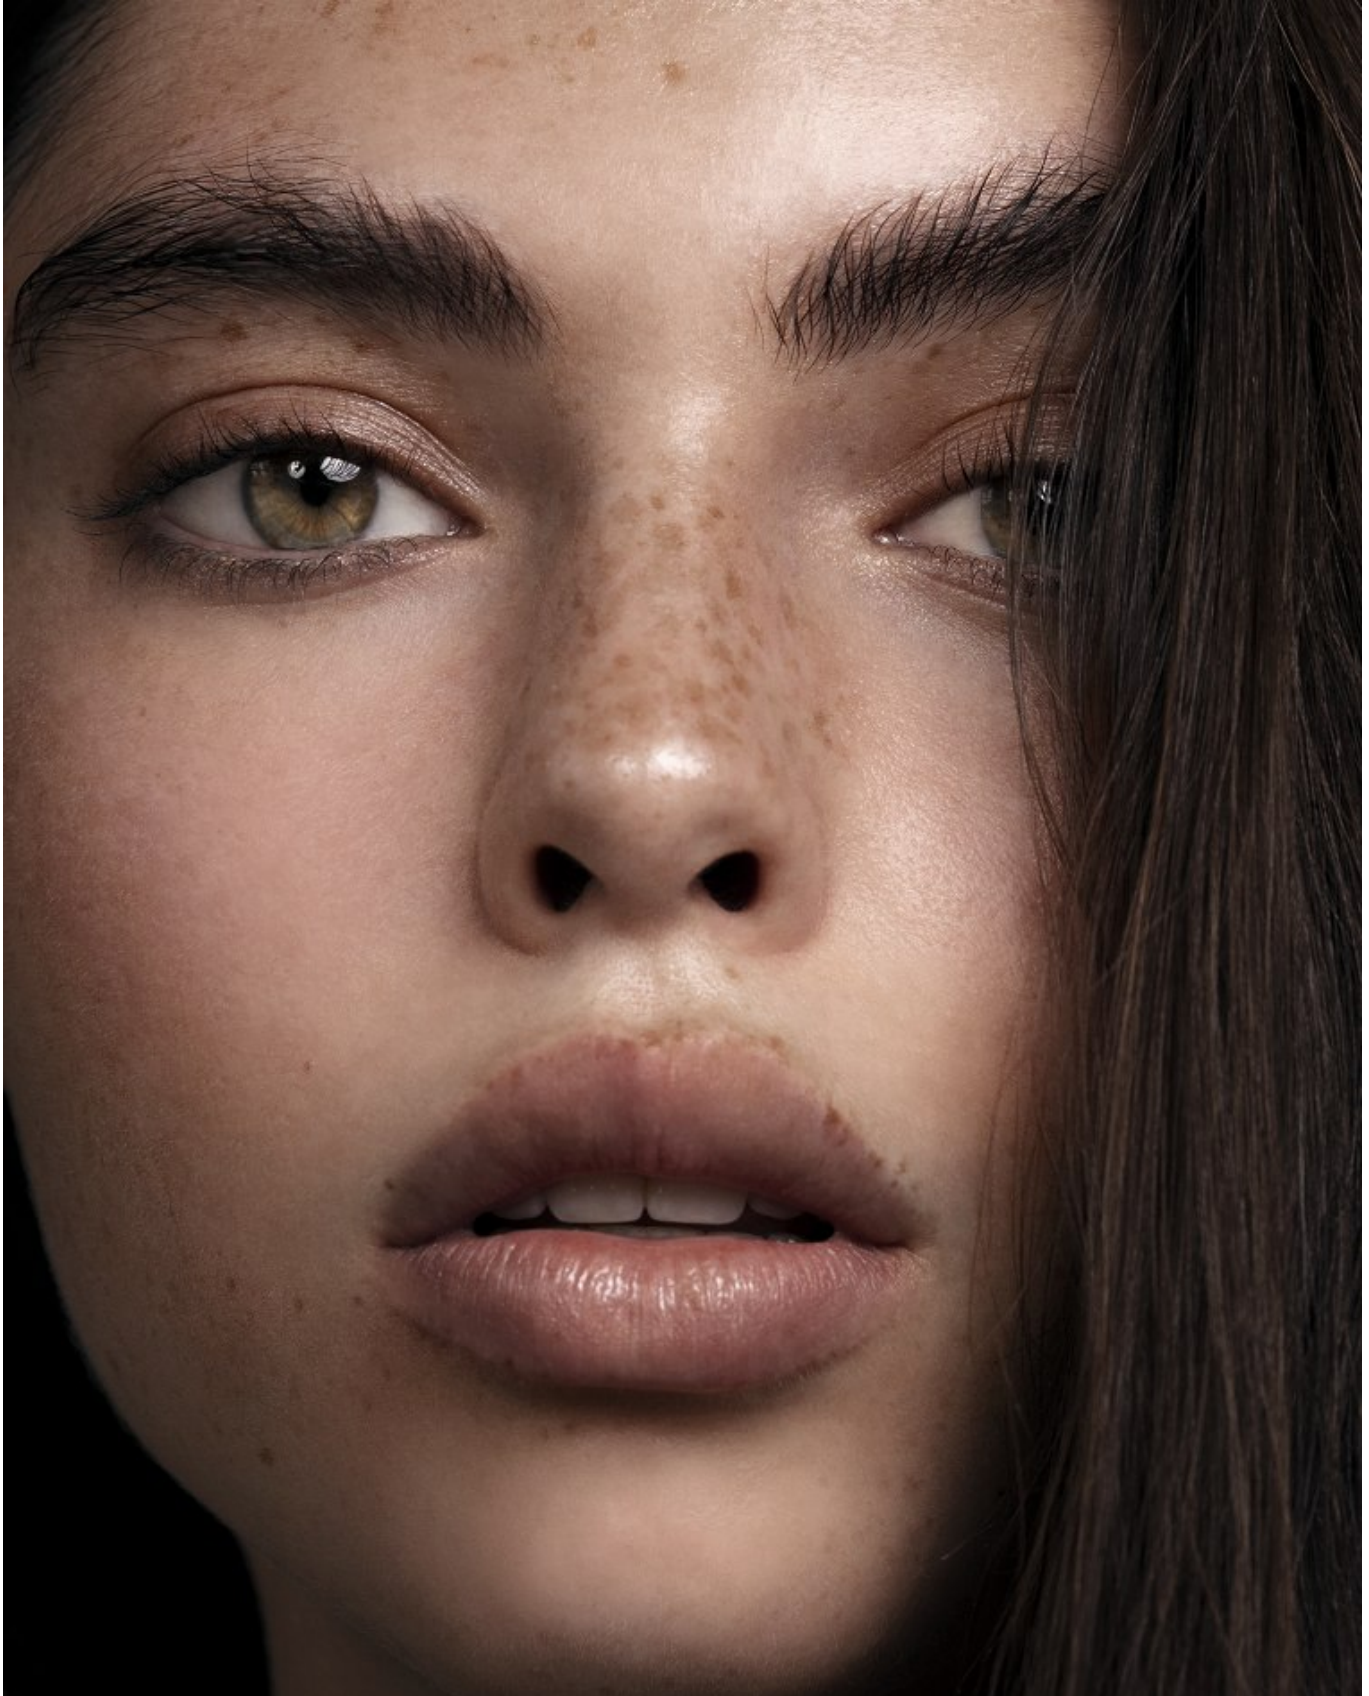

BOSS MODELS

CAPE TOWN

Height: 178cm Bust: 81cm Waist: 62cm Hips: 90cm Shoe: 5 UK Hair: Brown Eyes: Green