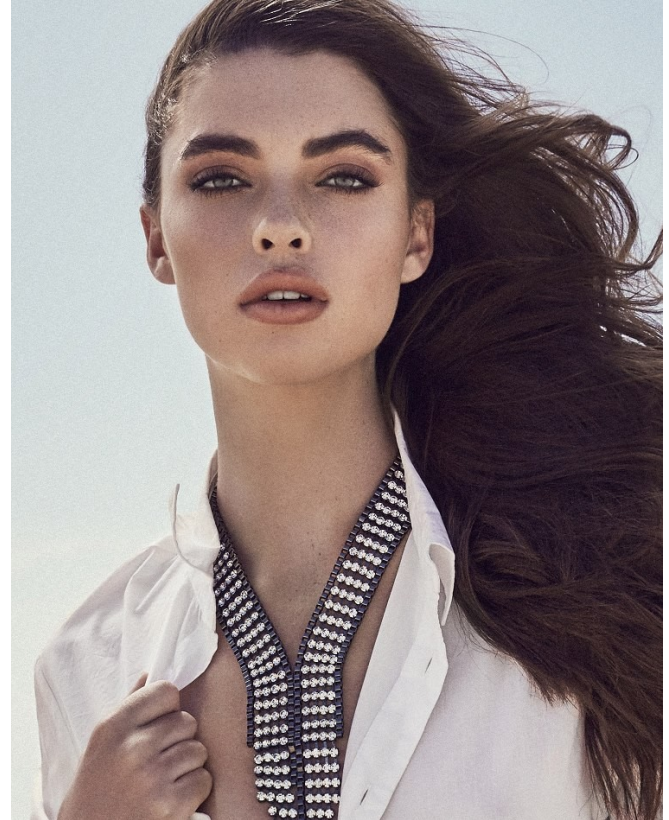

BOSS MODELS

CAPE TOWN

CANDICE SHEPSTONE

Height: 178cm Bust: 81cm Waist: 62cm Hips: 90cm Shoe: 5 UK Hair: Brown Eyes: Green