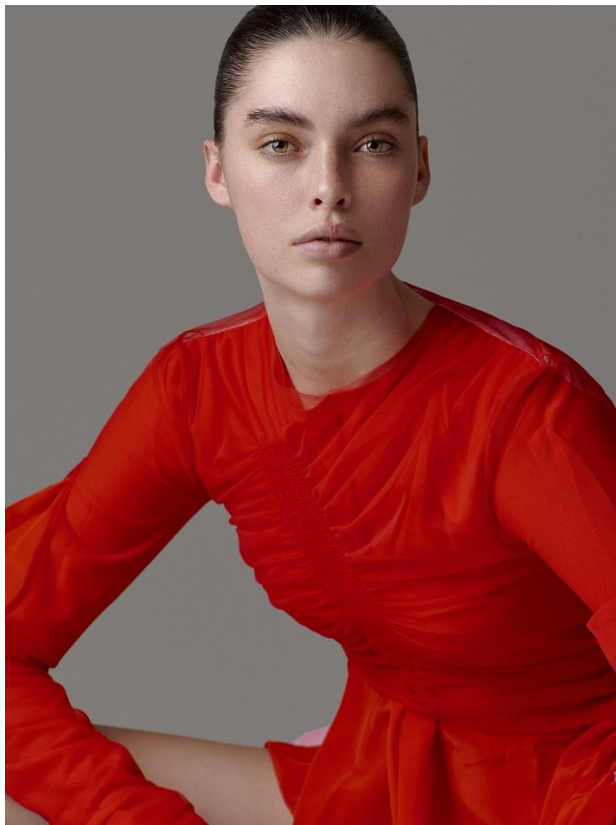

BOSS MODELS

CAPE TOWN

CANDICE SHEPSTONE

Height: 178cm Bust: 81cm Waist: 62cm Hips: 90cm Shoe: 5 UK Hair: Brown Eyes: Green