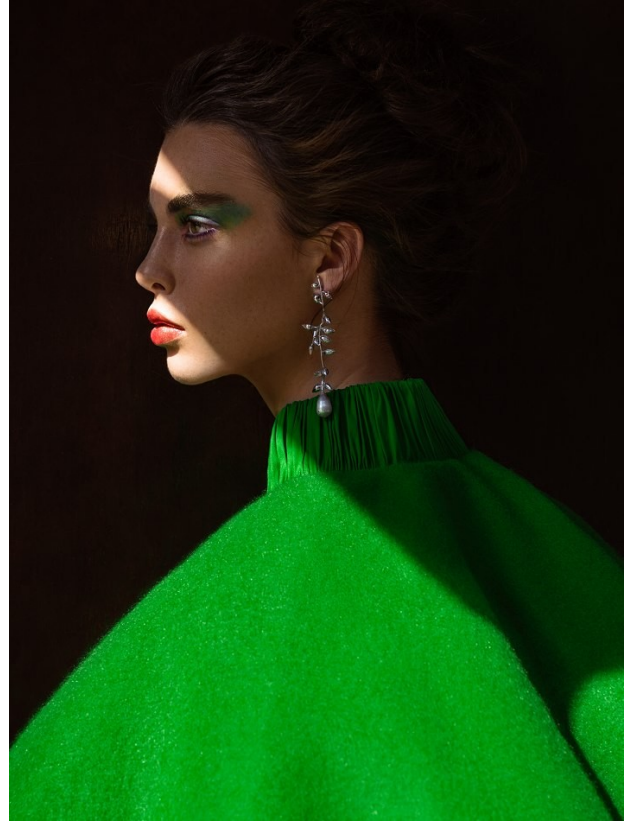

BOSS MODELS

CAPE TOWN

CANDICE SHEPSTONE

Height: 178cm Bust: 81cm Waist: 62cm Hips: 90cm Shoe: 5 UK Hair: Brown Eyes: Green