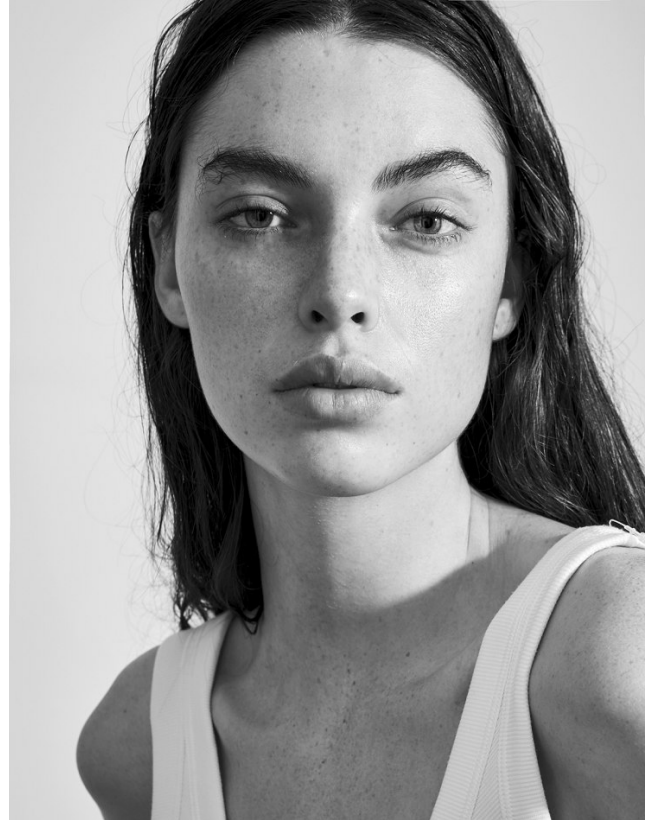

BOSS MODELS

CAPE TOWN

CANDICE SHEPSTONE

Height: 178cm Bust: 81cm Waist: 62cm Hips: 90cm Shoe: 5 UK Hair: Brown Eyes: Green