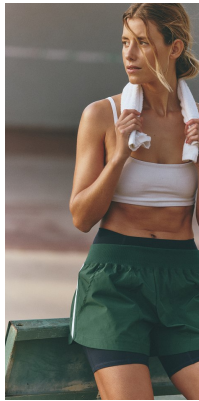

BOSS MODELS

CAPE TOWN