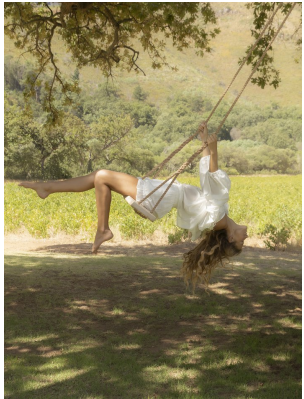

# BOSS MODELS

CAPE TOWN

## ANDREA WITTENBERG

Height: 175cm Bust: 85cm Waist: 69cm Hips: 99cm Shoe: 7 UK Hair: Blonde Eyes: Green

# BOSS MODELS

CAPE TOWN

ANDREA WITTENBERG

Height: 175cm Bust: 85cm Waist: 69cm Hips: 99cm Shoe: 7 UK Hair: Blonde Eyes: Green