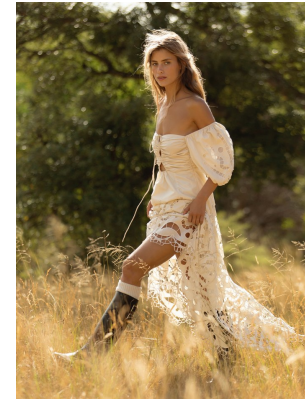

# BOSS MODELS

CAPE TOWN

## ANDREA WITTENBERG

Height: 175cm Bust: 85cm Waist: 69cm Hips: 99cm Shoe: 7 UK Hair: Blonde Eyes: Green

# BOSS MODELS

CAPE TOWN

ANDREA WITTENBERG

Height: 175cm Bust: 85cm Waist: 69cm Hips: 99cm Shoe: 7 UK Hair: Blonde Eyes: Green