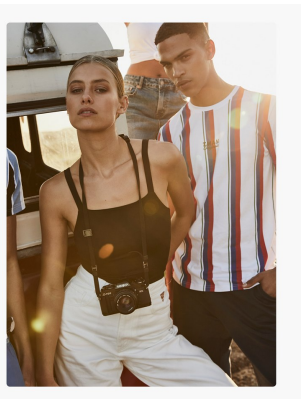

# BOSS MODELS

CAPE TOWN

## ANDREA WITTENBERG

Height: 175cm Bust: 85cm Waist: 69cm Hips: 99cm Shoe: 7 UK Hair: Blonde Eyes: Green

# BOSS MODELS

CAPE TOWN

ANDREA WITTENBERG

Height: 175cm Bust: 85cm Waist: 69cm Hips: 99cm Shoe: 7 UK Hair: Blonde Eyes: Green