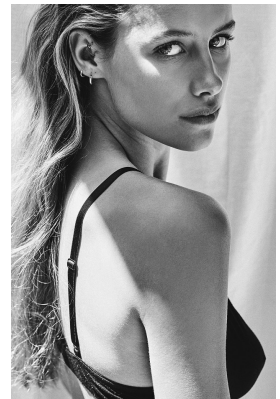

# BOSS MODELS

CAPE TOWN

## ANDREA WITTENBERG

Height: 175cm Bust: 85cm Waist: 69cm Hips: 99cm Shoe: 7 UK Hair: Blonde Eyes: Green

# BOSS MODELS

CAPE TOWN

ANDREA WITTENBERG

Height: 175cm Bust: 85cm Waist: 69cm Hips: 99cm Shoe: 7 UK Hair: Blonde Eyes: Green