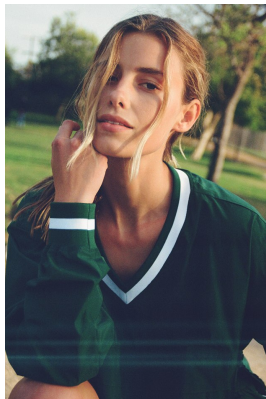

# BOSS MODELS

CAPE TOWN

## ANDREA WITTENBERG

Height: 175cm Bust: 82cm Waist: 68cm Hips: 99cm Shoe: 7 UK Hair: Blonde Eyes: Green

# BOSS MODELS

CAPE TOWN

ANDREA WITTENBERG

Height: 175cm Bust: 82cm Waist: 68cm Hips: 99cm Shoe: 7 UK Hair: Blonde Eyes: Green