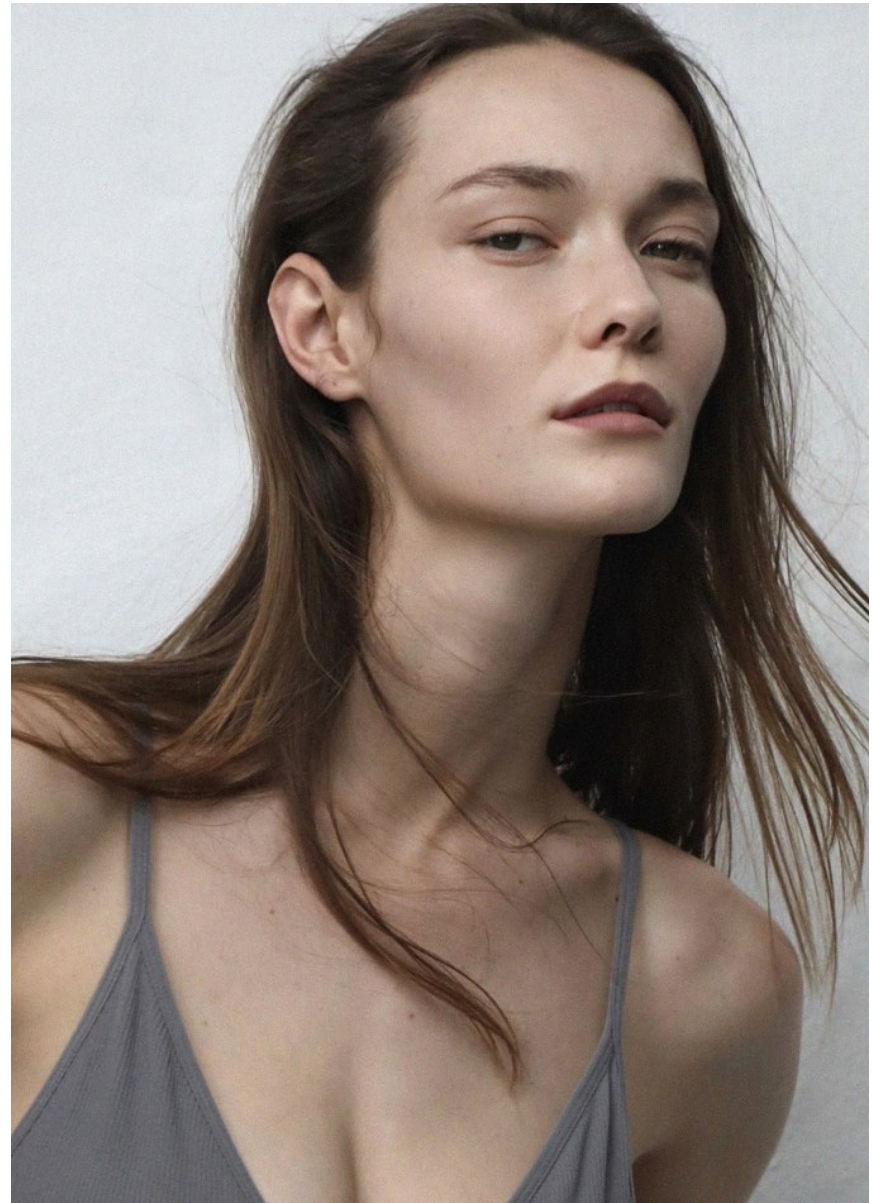

# BOSS MODELS

CAPE TOWN

ALEX SWANEPOEL

Height: 179cm Bust: 83cm Waist: 61cm Hips: 89cm Shoe: 7 UK Hair: Light Brown Eyes: Green