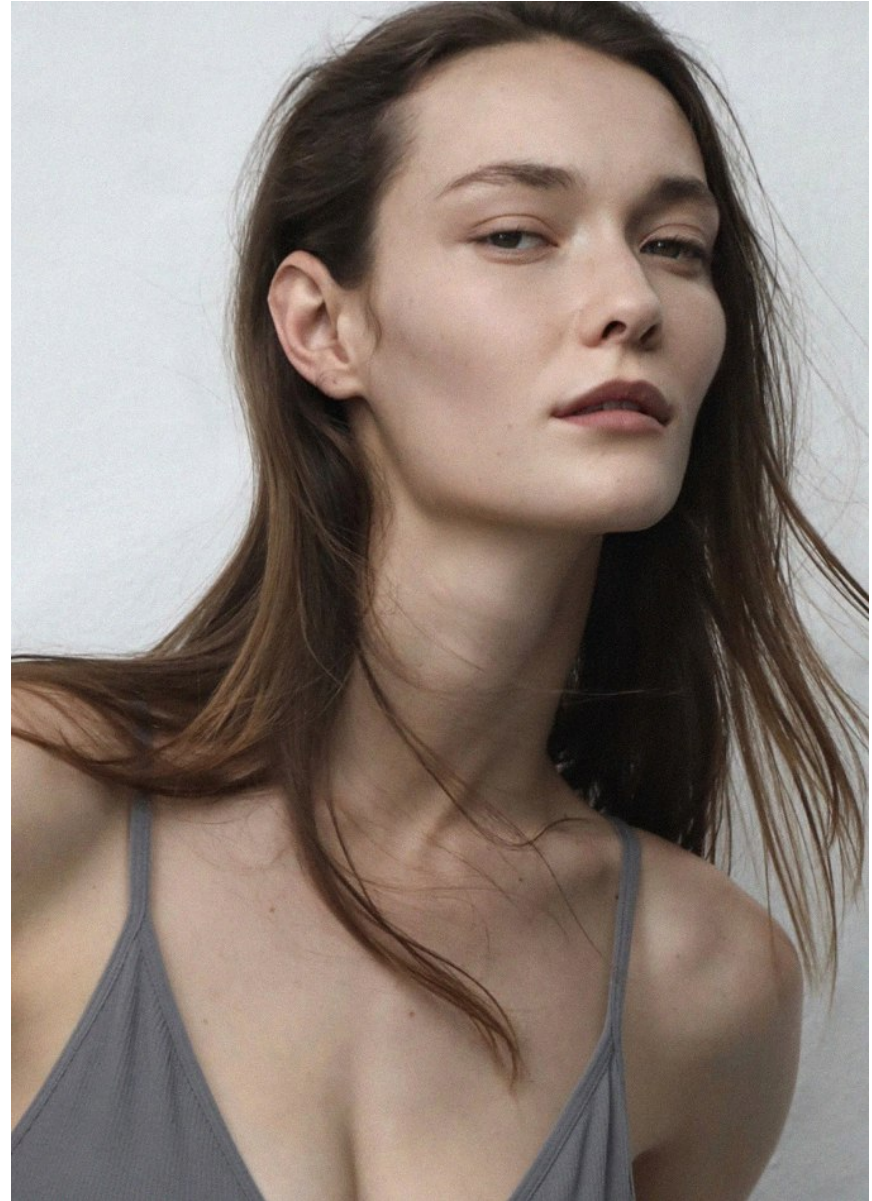

BOSS MODELS

CAPE TOWN

ALEX SWANEPOEL

Height: 179cm Bust: 86cm Waist: 63cm Hips: 89cm Shoe: 7 UK Hair: Light Brown Eyes: Green

BOSS MODELS

CAPE TOWN

ALEX SWANEPOEL

Height: 179cm Bust: 86cm Waist: 63cm Hips: 89cm Shoe: 7 UK Hair: Light Brown Eyes: Green