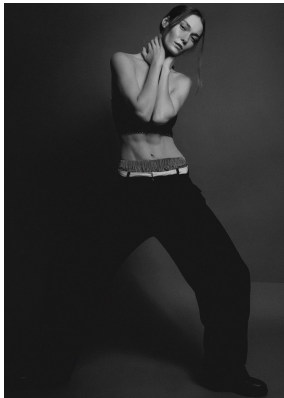

BOSS MODELS

CAPE TOWN

ALEX SWANEPOEL

Height: 179cm Bust: 83cm Waist: 61cm Hips: 89cm Shoe: 7 UK Hair: Light Brown Eyes: Green

BOSS MODELS

CAPE TOWN

ALEX SWANEPOEL

Height: 179cm Bust: 83cm Waist: 61cm Hips: 89cm Shoe: 7 UK Hair: Light Brown Eyes: Green