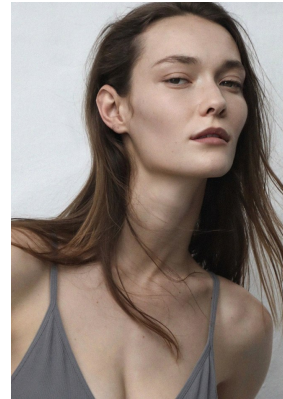

BOSS MODELS

CAPE TOWN

ALEX SWANEPOEL

Height: 179cm Bust: 83cm Waist: 61cm Hips: 89cm Shoe: 7 UK Hair: Light Brown Eyes: Green

BOSS MODELS

CAPE TOWN

ALEX SWANEPOEL

Height: 179cm Bust: 83cm Waist: 61cm Hips: 89cm Shoe: 7 UK Hair: Light Brown Eyes: Green