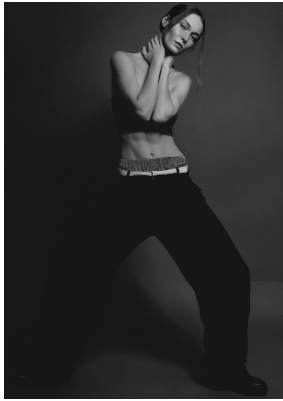

BOSS MODELS

CAPE TOWN

ALEX SWANEPOEL

Height: 179cm Bust: 83cm Waist: 61cm Hips: 89cm Shoe: 7 UK Hair: Light Brown Eyes: Green