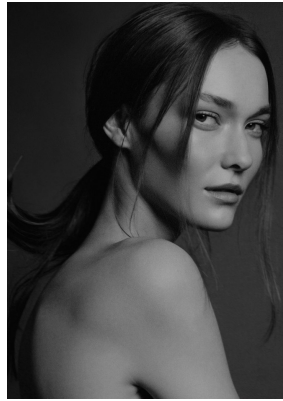

BOSS MODELS

CAPE TOWN

ALEX SWANEPOEL

Height: 179cm Bust: 83cm Waist: 61cm Hips: 89cm Shoe: 7 UK Hair: Light Brown Eyes: Green