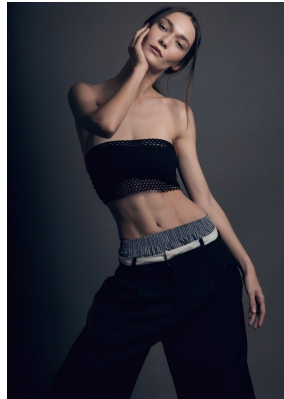

BOSS MODELS

CAPE TOWN

ALEX SWANEPOEL

Height: 179cm Bust: 83cm Waist: 61cm Hips: 89cm Shoe: 7 UK Hair: Light Brown Eyes: Green

BOSS MODELS

CAPE TOWN

ALEX SWANEPOEL

Height: 179cm Bust: 83cm Waist: 61cm Hips: 89cm Shoe: 7 UK Hair: Light Brown Eyes: Green