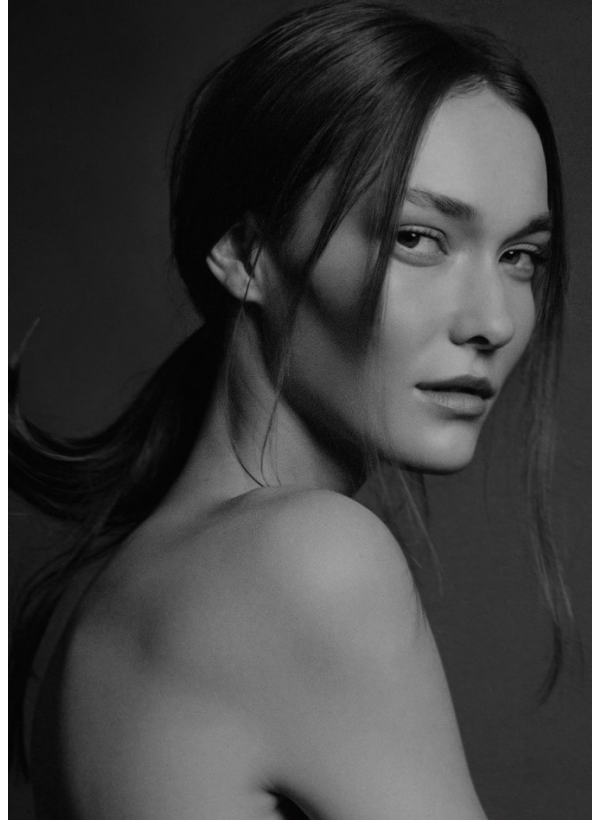

BOSS MODELS

CAPE TOWN

ALEX SWANEPOEL

Height: 179cm Bust: 83cm Waist: 61cm Hips: 89cm Shoe: 7 UK Hair: Light Brown Eyes: Green

BOSS MODELS

CAPE TOWN

ALEX SWANEPOEL

Height: 179cm Bust: 83cm Waist: 61cm Hips: 89cm Shoe: 7 UK Hair: Light Brown Eyes: Green

BOSS MODELS

CAPE TOWN

ALEX SWANEPOEL

Height: 179cm Bust: 83cm Waist: 61cm Hips: 89cm Shoe: 7 UK Hair: Light Brown Eyes: Green