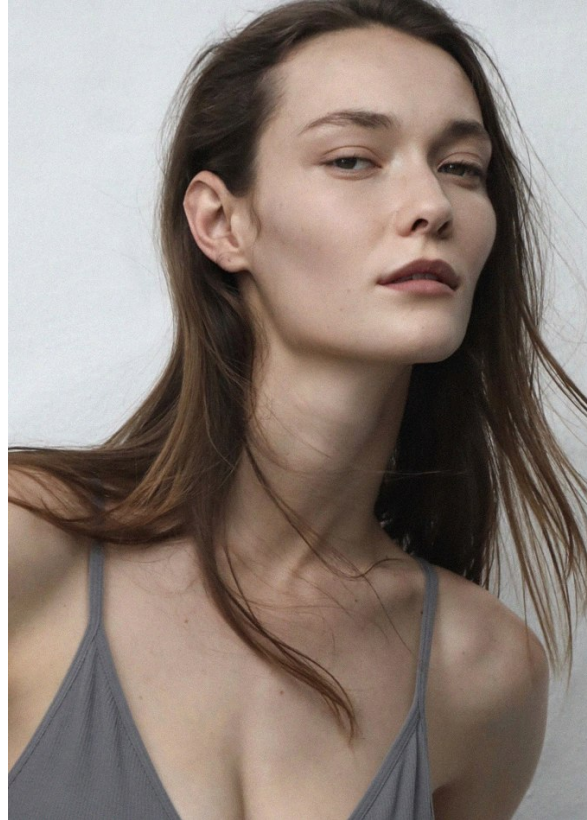

BOSS MODELS

CAPE TOWN

ALEX SWANEPOEL

Height: 179cm Bust: 83cm Waist: 61cm Hips: 89cm Shoe: 7 UK Hair: Light Brown Eyes: Green

BOSS MODELS

CAPE TOWN

ALEX SWANEPOEL

Height: 179cm Bust: 83cm Waist: 61cm Hips: 89cm Shoe: 7 UK Hair: Light Brown Eyes: Green

BOSS MODELS

CAPE TOWN

ALEX SWANEPOEL

Height: 179cm Bust: 83cm Waist: 61cm Hips: 89cm Shoe: 7 UK Hair: Light Brown Eyes: Green