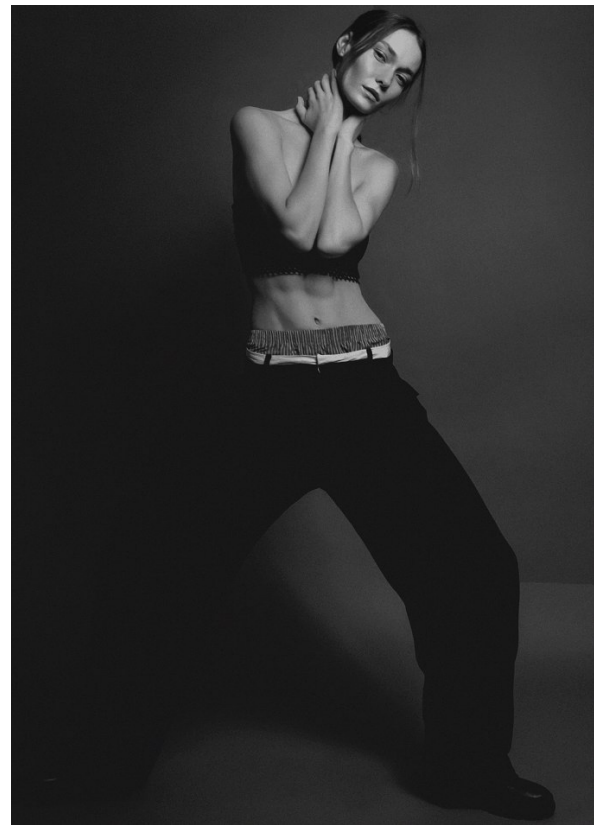

BOSS MODELS

CAPE TOWN

ALEX SWANEPOEL

Height: 179cm Bust: 83cm Waist: 61cm Hips: 89cm Shoe: 7 UK Hair: Light Brown Eyes: Green

BOSS MODELS

CAPE TOWN

ALEX SWANEPOEL

Height: 179cm Bust: 83cm Waist: 61cm Hips: 89cm Shoe: 7 UK Hair: Light Brown Eyes: Green

BOSS MODELS

CAPE TOWN

ALEX SWANEPOEL

Height: 179cm Bust: 83cm Waist: 61cm Hips: 89cm Shoe: 7 UK Hair: Light Brown Eyes: Green