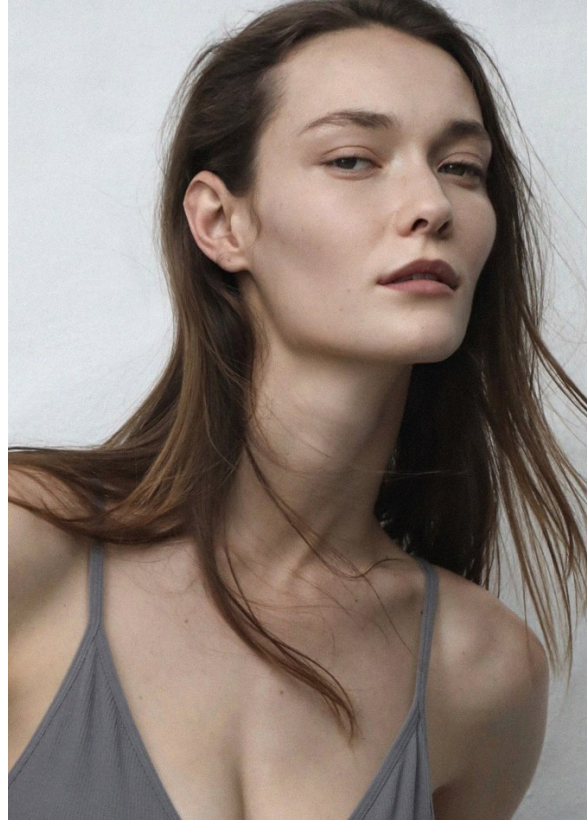

BOSS MODELS

CAPE TOWN

ALEX SWANEPOEL

Height: 179cm Bust: 81cm Waist: 63cm Hips: 89cm Shoe: 7 UK Hair: Light Brown Eyes: Green

BOSS MODELS

CAPE TOWN

ALEX SWANEPOEL

Height: 179cm Bust: 81cm Waist: 63cm Hips: 89cm Shoe: 7 UK Hair: Light Brown Eyes: Green

BOSS MODELS

CAPE TOWN

ALEX SWANEPOEL

Height: 179cm Bust: 81cm Waist: 63cm Hips: 89cm Shoe: 7 UK Hair: Light Brown Eyes: Green