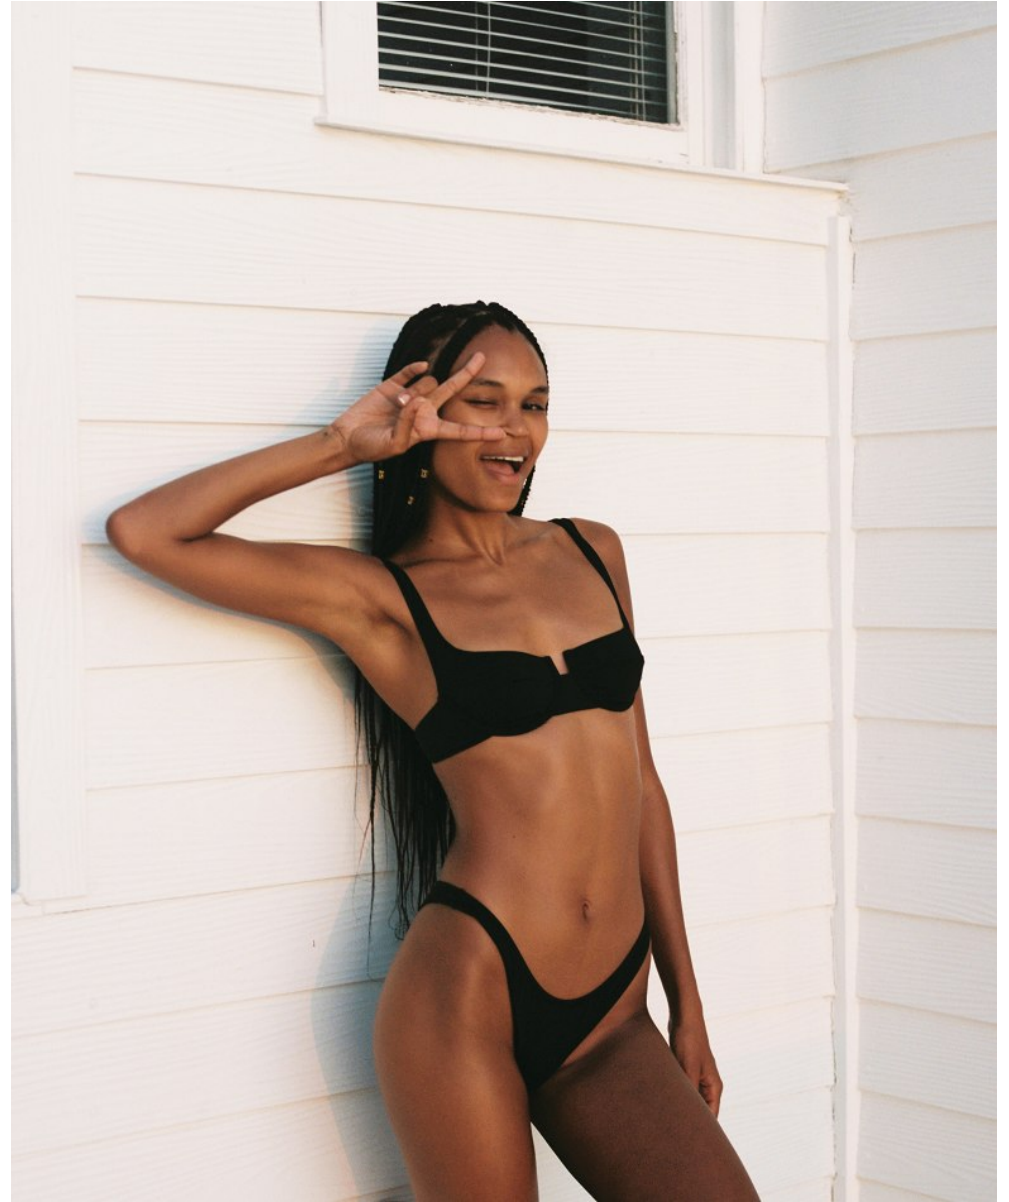

BOSS MODELS

CAPE TOWN

Height: 180cm Bust: 81cm Waist: 62cm Hips: 93cm Shoe: 7 UK Hair: Black Eyes: Brown