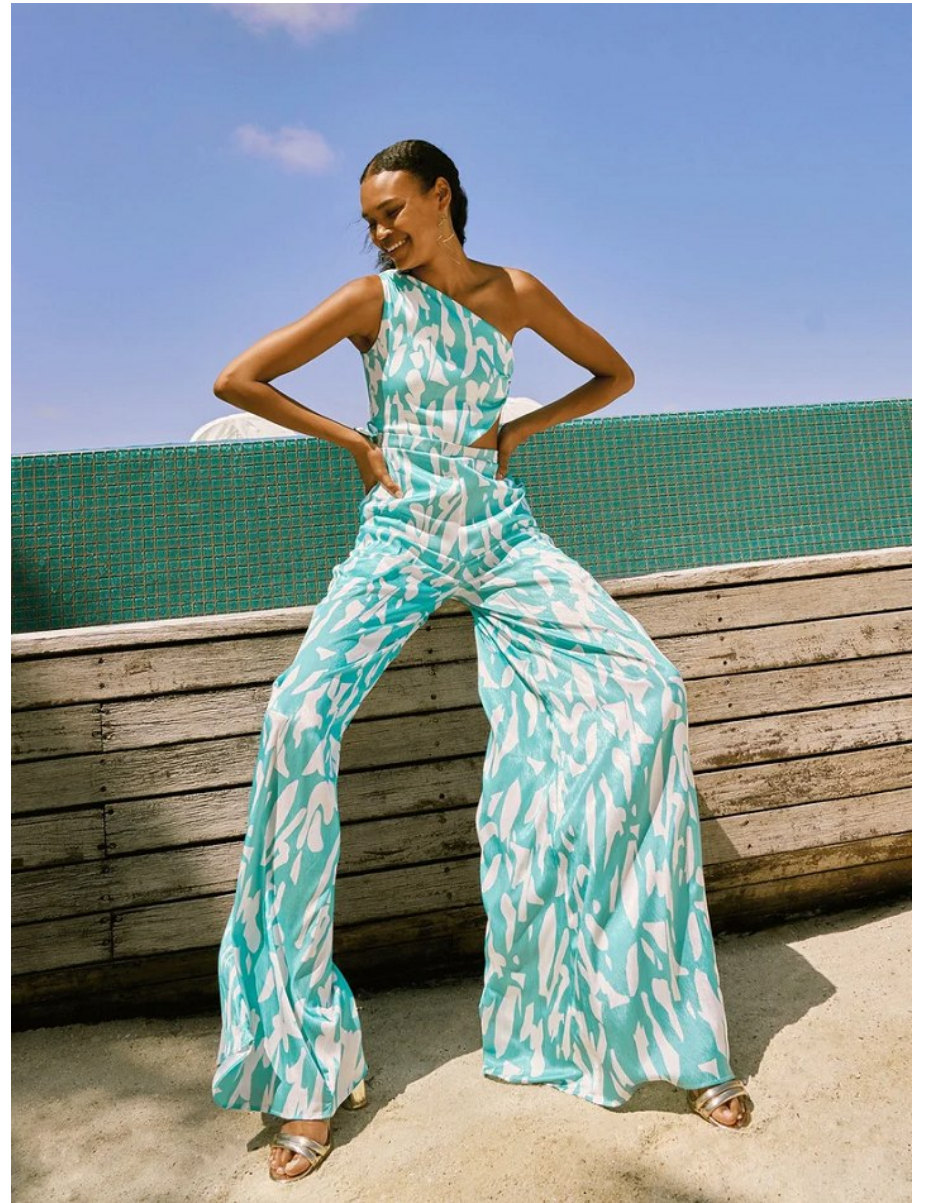

BOSS MODELS

CAPE TOWN

Height: 180cm Bust: 81cm Waist: 62cm Hips: 93cm Shoe: 7 UK Hair: Black Eyes: Brown