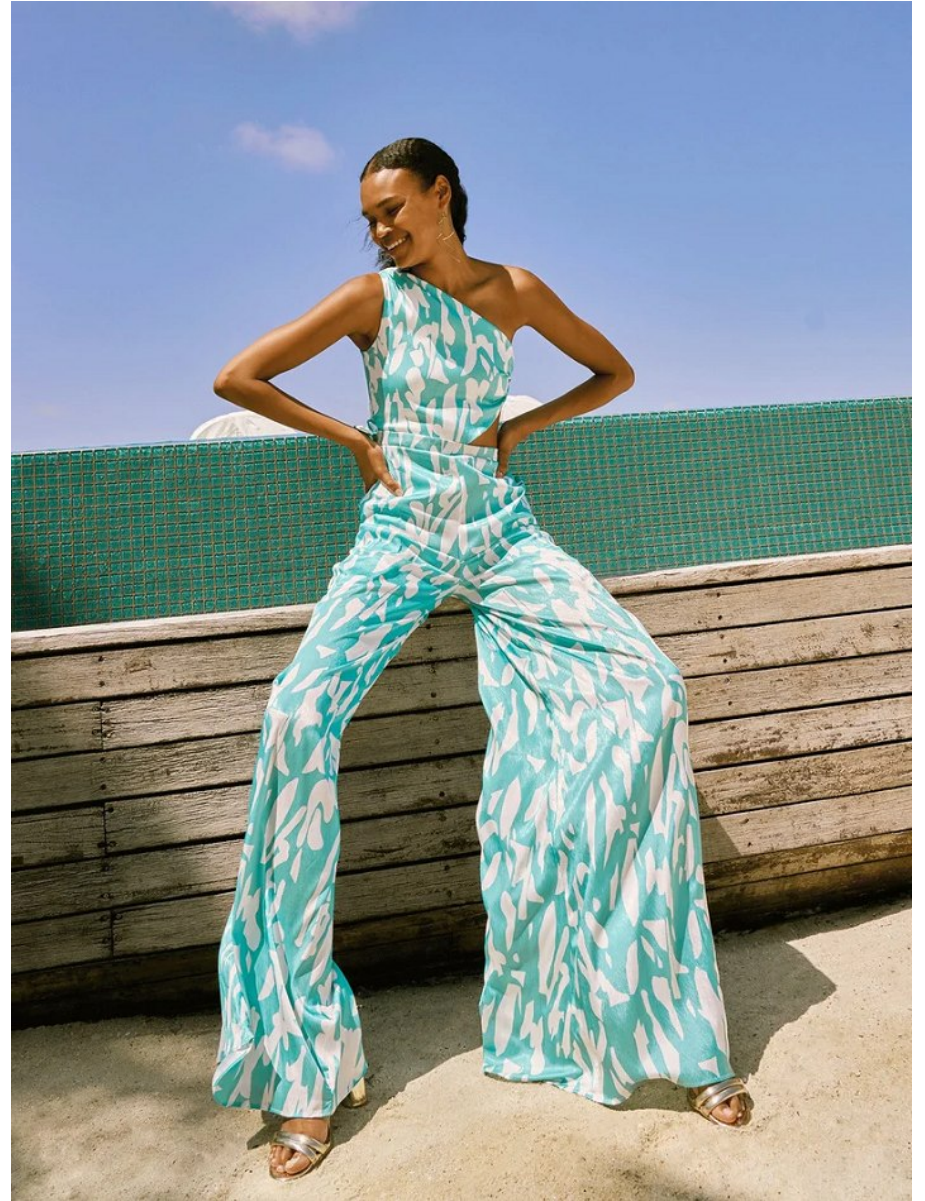

BOSS MODELS

CAPE TOWN

Height: 180cm Bust: 81cm Waist: 62cm Hips: 93cm Shoe: 7 UK Hair: Black Eyes: Brown