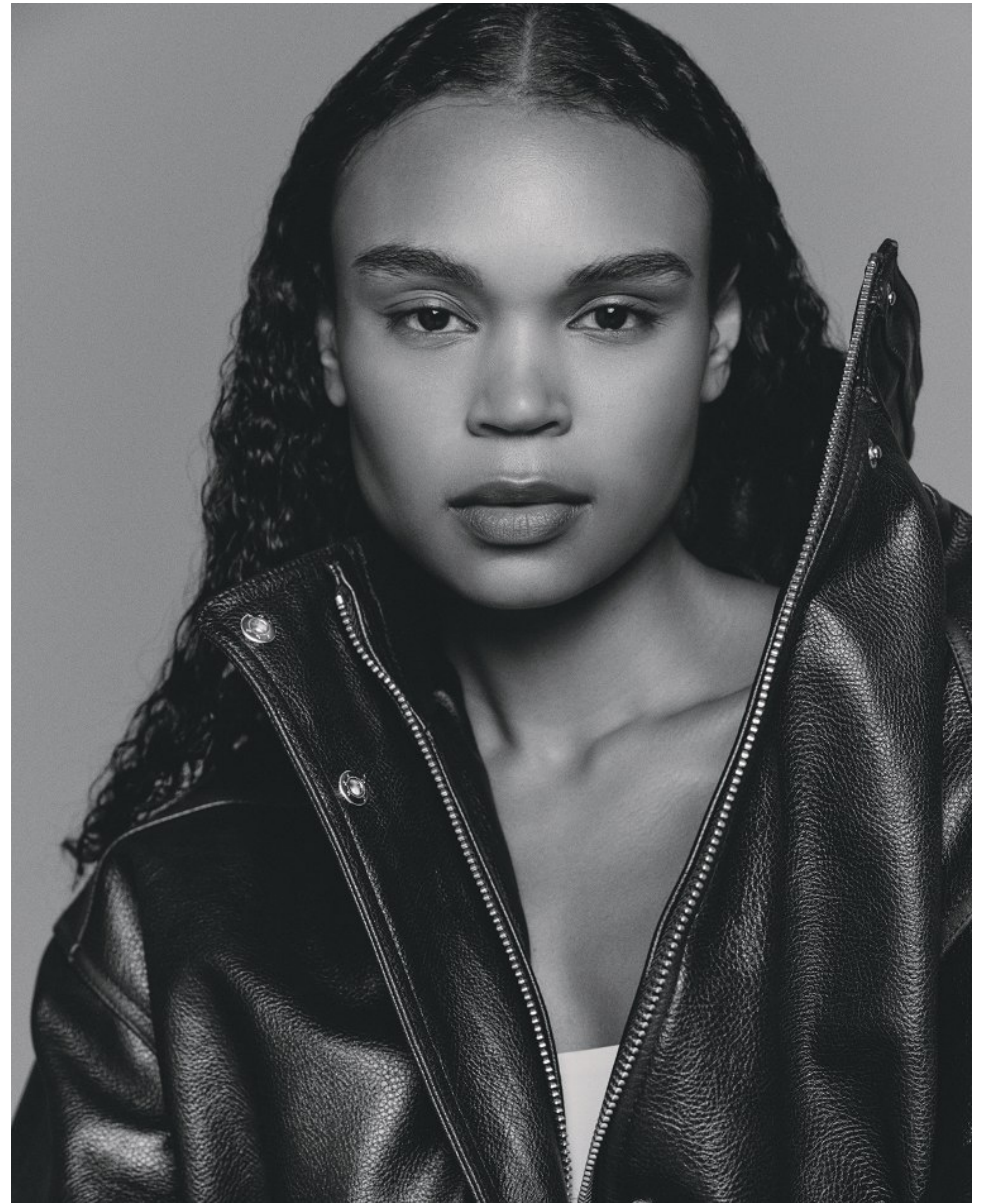

BOSS MODELS

CAPE TOWN

Height: 180cm Bust: 81cm Waist: 62cm Hips: 93cm Shoe: 7 UK Hair: Black Eyes: Brown