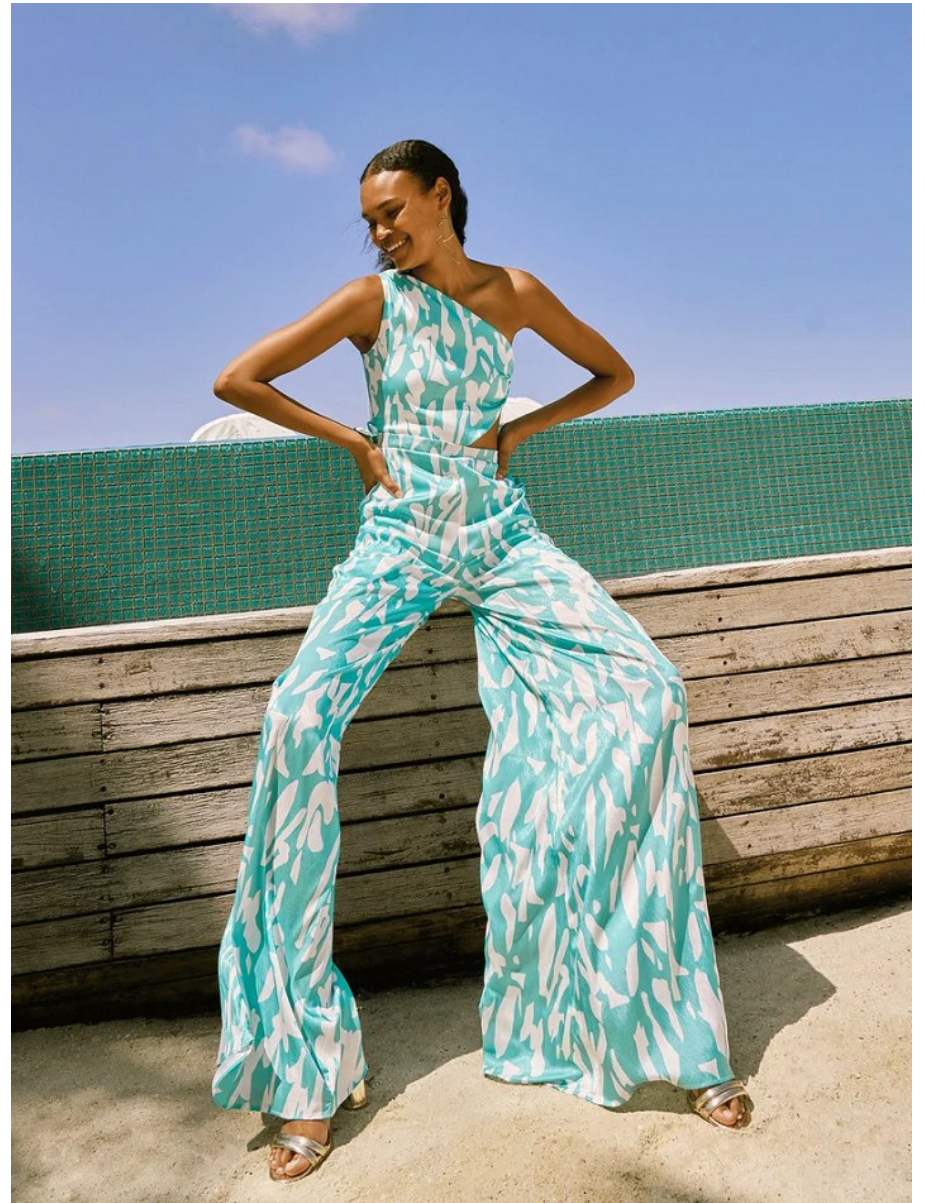

BOSS MODELS

CAPE TOWN

ANDY WEST

Height: 180cm Bust: 81cm Waist: 62cm Hips: 93cm Shoe: 7 UK Hair: Black Eyes: Brown

BOSS MODELS

CAPE TOWN

ANDY WEST

Height: 180cm Bust: 81cm Waist: 62cm Hips: 93cm Shoe: 7 UK Hair: Black Eyes: Brown