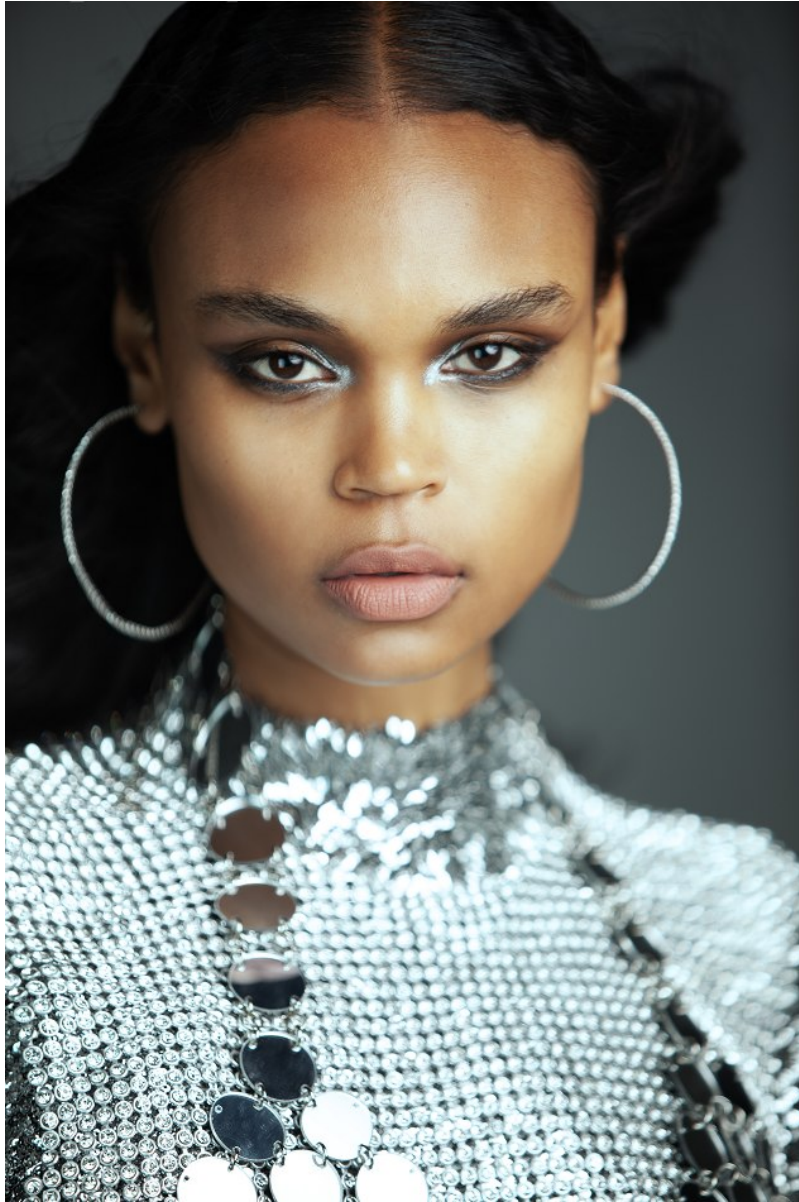

ANDY WEST

BOSS MODELS

CAPE TOWN

Height: 180cm Bust: 81cm Waist: 62cm Hips: 93cm Shoe: 7 UK Hair: Black Eyes: Brown