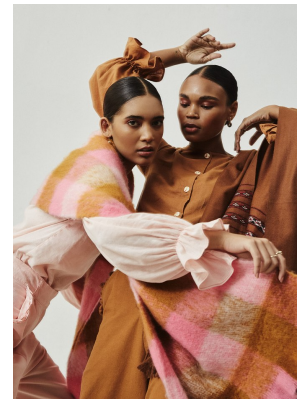

BOSS MODELS

CAPE TOWN

ANDY WEST

Height: 180cm Bust: 81cm Waist: 62cm Hips: 93cm Shoe: 7 UK Hair: Black Eyes: Brown

BOSS MODELS

CAPE TOWN

ANDY WEST

Height: 180cm Bust: 81cm Waist: 62cm Hips: 93cm Shoe: 7 UK Hair: Black Eyes: Brown

BOSS MODELS

CAPE TOWN

ANDY WEST

Height: 180cm Bust: 81cm Waist: 62cm Hips: 93cm Shoe: 7 UK Hair: Black Eyes: Brown