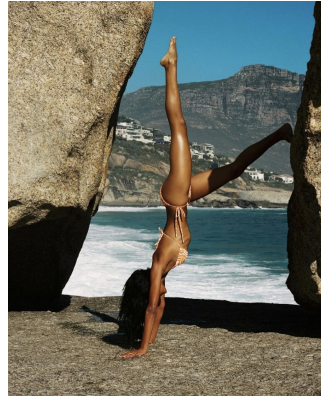

BOSS MODELS

CAPE TOWN

ANDY WEST

Height: 180cm Bust: 81cm Waist: 62cm Hips: 93cm Shoe: 7 UK Hair: Black Eyes: Brown

BOSS MODELS

CAPE TOWN

ANDY WEST

Height: 180cm Bust: 81cm Waist: 62cm Hips: 93cm Shoe: 7 UK Hair: Black Eyes: Brown

BOSS MODELS

CAPE TOWN

ANDY WEST

Height: 180cm Bust: 81cm Waist: 62cm Hips: 93cm Shoe: 7 UK Hair: Black Eyes: Brown