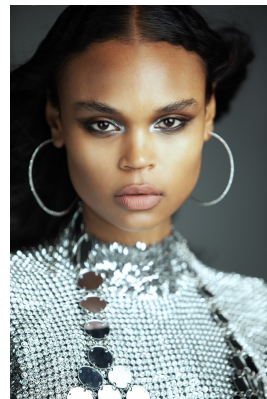

# BOSS MODELS

CAPE TOWN

## ANDY WEST

Height: 180cm Bust: 81cm Waist: 62cm Hips: 93cm Shoe: 7 UK Hair: Black Eyes: Brown