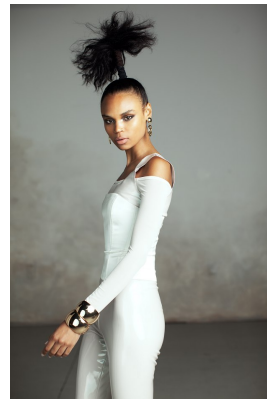

# BOSS MODELS

CAPE TOWN

## ANDY WEST

Height: 180cm Bust: 81cm Waist: 62cm Hips: 93cm Shoe: 7 UK Hair: Black Eyes: Brown