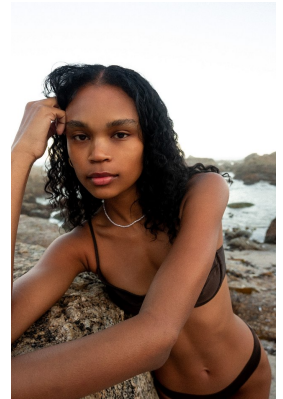

# BOSS MODELS

CAPE TOWN

## ANDY WEST

Height: 180cm Bust: 81cm Waist: 62cm Hips: 93cm Shoe: 7 UK Hair: Black Eyes: Brown