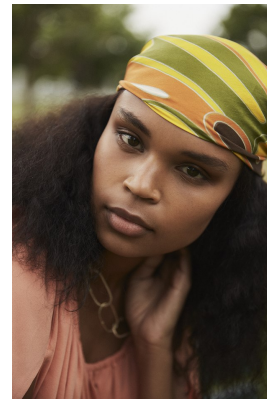

BOSS MODELS

CAPE TOWN

ANDY WEST

Height: 180cm Bust: 81cm Waist: 62cm Hips: 93cm Shoe: 7 UK Hair: Black Eyes: Brown

BOSS MODELS

CAPE TOWN

ANDY WEST

Height: 180cm Bust: 81cm Waist: 62cm Hips: 93cm Shoe: 7 UK Hair: Black Eyes: Brown

BOSS MODELS

CAPE TOWN

ANDY WEST

Height: 180cm Bust: 81cm Waist: 62cm Hips: 93cm Shoe: 7 UK Hair: Black Eyes: Brown