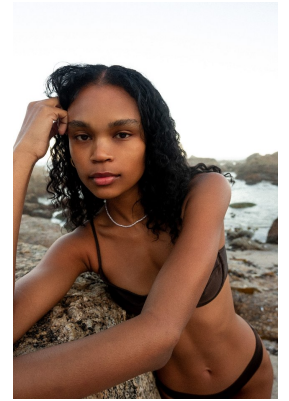

BOSS MODELS

CAPE TOWN

ANDY WEST

Height: 180cm Bust: 81cm Waist: 62cm Hips: 93cm Shoe: 7 UK Hair: Black Eyes: Brown

BOSS MODELS

CAPE TOWN

ANDY WEST

Height: 180cm Bust: 81cm Waist: 62cm Hips: 93cm Shoe: 7 UK Hair: Black Eyes: Brown

BOSS MODELS

CAPE TOWN

ANDY WEST

Height: 180cm Bust: 81cm Waist: 62cm Hips: 93cm Shoe: 7 UK Hair: Black Eyes: Brown