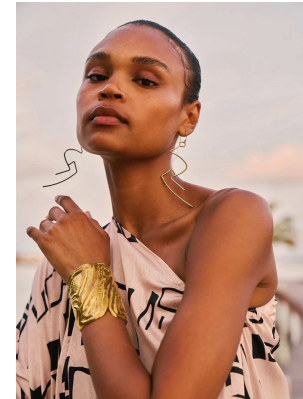

BOSS MODELS

CAPE TOWN

ANDY WEST

Height: 180cm Bust: 81cm Waist: 62cm Hips: 93cm Shoe: 7 UK Hair: Black Eyes: Brown