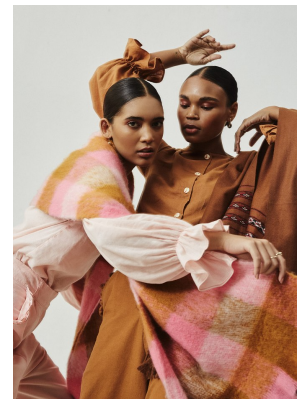

BOSS MODELS

CAPE TOWN

ANDY WEST

Height: 180cm Bust: 81cm Waist: 62cm Hips: 93cm Shoe: 7 UK Hair: Black Eyes: Brown

BOSS MODELS

CAPE TOWN

ANDY WEST

Height: 180cm Bust: 81cm Waist: 62cm Hips: 93cm Shoe: 7 UK Hair: Black Eyes: Brown

BOSS MODELS

CAPE TOWN

ANDY WEST

Height: 180cm Bust: 81cm Waist: 62cm Hips: 93cm Shoe: 7 UK Hair: Black Eyes: Brown