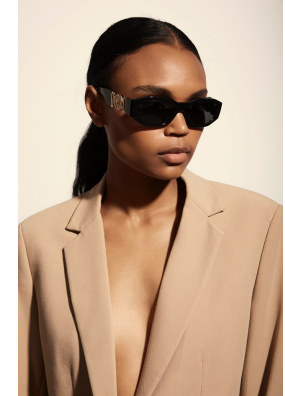

BOSS MODELS

CAPE TOWN

ANDY WEST

Height: 180cm Bust: 81cm Waist: 62cm Hips: 93cm Shoe: 7 UK Hair: Black Eyes: Brown

BOSS MODELS

CAPE TOWN

ANDY WEST

Height: 180cm Bust: 81cm Waist: 62cm Hips: 93cm Shoe: 7 UK Hair: Black Eyes: Brown

BOSS MODELS

CAPE TOWN

ANDY WEST

Height: 180cm Bust: 81cm Waist: 62cm Hips: 93cm Shoe: 7 UK Hair: Black Eyes: Brown