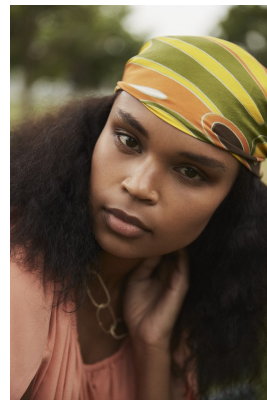

# BOSS MODELS

CAPE TOWN

## ANDY WEST

Height: 180cm Bust: 81cm Waist: 62cm Hips: 93cm Shoe: 7 UK Hair: Black Eyes: Brown