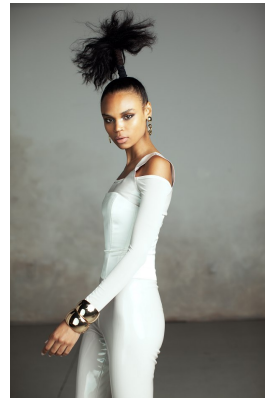

BOSS MODELS

CAPE TOWN

ANDY WEST

Height: 180cm Bust: 81cm Waist: 62cm Hips: 93cm Shoe: 7 UK Hair: Black Eyes: Brown

BOSS MODELS

CAPE TOWN

ANDY WEST

Height: 180cm Bust: 81cm Waist: 62cm Hips: 93cm Shoe: 7 UK Hair: Black Eyes: Brown

BOSS MODELS

CAPE TOWN

ANDY WEST

Height: 180cm Bust: 81cm Waist: 62cm Hips: 93cm Shoe: 7 UK Hair: Black Eyes: Brown