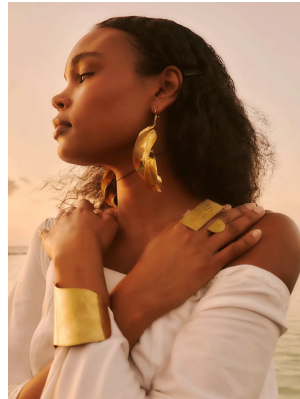

BOSS MODELS

CAPE TOWN

ANDY WEST

Height: 180cm Bust: 81cm Waist: 62cm Hips: 93cm Shoe: 7 UK Hair: Black Eyes: Brown