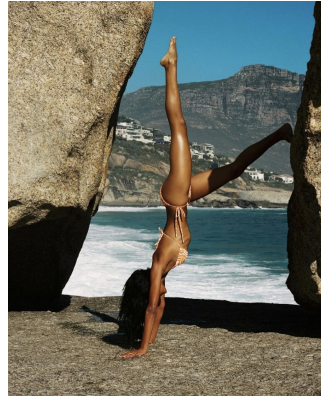

## ANDY WEST

Height: 180cm Bust: 81cm Waist: 62cm Hips: 93cm Shoe: 7 UK Hair: Black Eyes: Brown