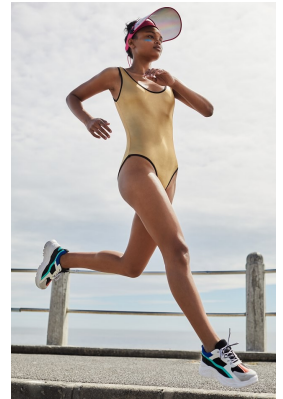

BOSS MODELS

CAPE TOWN

ANDY WEST

Height: 180cm Bust: 81cm Waist: 62cm Hips: 93cm Shoe: 7 UK Hair: Black Eyes: Brown