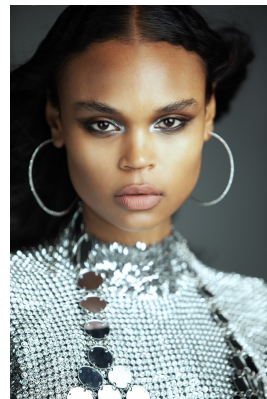

BOSS MODELS

CAPE TOWN

ANDY WEST

Height: 180cm Bust: 81cm Waist: 62cm Hips: 93cm Shoe: 7 UK Hair: Black Eyes: Brown

BOSS MODELS

CAPE TOWN

ANDY WEST

Height: 180cm Bust: 81cm Waist: 62cm Hips: 93cm Shoe: 7 UK Hair: Black Eyes: Brown

BOSS MODELS

CAPE TOWN

ANDY WEST

Height: 180cm Bust: 81cm Waist: 62cm Hips: 93cm Shoe: 7 UK Hair: Black Eyes: Brown