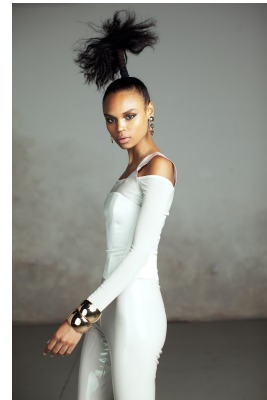

BOSS MODELS

CAPE TOWN

ANDY WEST

Height: 180cm Bust: 81cm Waist: 62cm Hips: 93cm Shoe: 7 UK Hair: Black Eyes: Brown

BOSS MODELS

CAPE TOWN

ANDY WEST

Height: 180cm Bust: 81cm Waist: 62cm Hips: 93cm Shoe: 7 UK Hair: Black Eyes: Brown

BOSS MODELS

CAPE TOWN

ANDY WEST

Height: 180cm Bust: 81cm Waist: 62cm Hips: 93cm Shoe: 7 UK Hair: Black Eyes: Brown