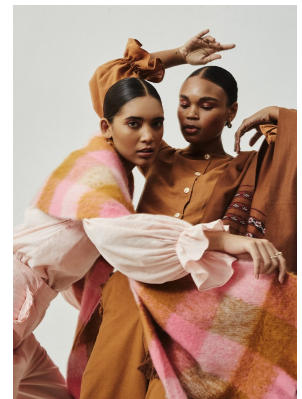

BOSS MODELS

CAPE TOWN

ANDY WEST

Height: 180cm Bust: 81cm Waist: 62cm Hips: 93cm Shoe: 7 UK Hair: Black Eyes: Brown

BOSS MODELS

CAPE TOWN

ANDY WEST

Height: 180cm Bust: 81cm Waist: 62cm Hips: 93cm Shoe: 7 UK Hair: Black Eyes: Brown

BOSS MODELS

CAPE TOWN

ANDY WEST

Height: 180cm Bust: 81cm Waist: 62cm Hips: 93cm Shoe: 7 UK Hair: Black Eyes: Brown