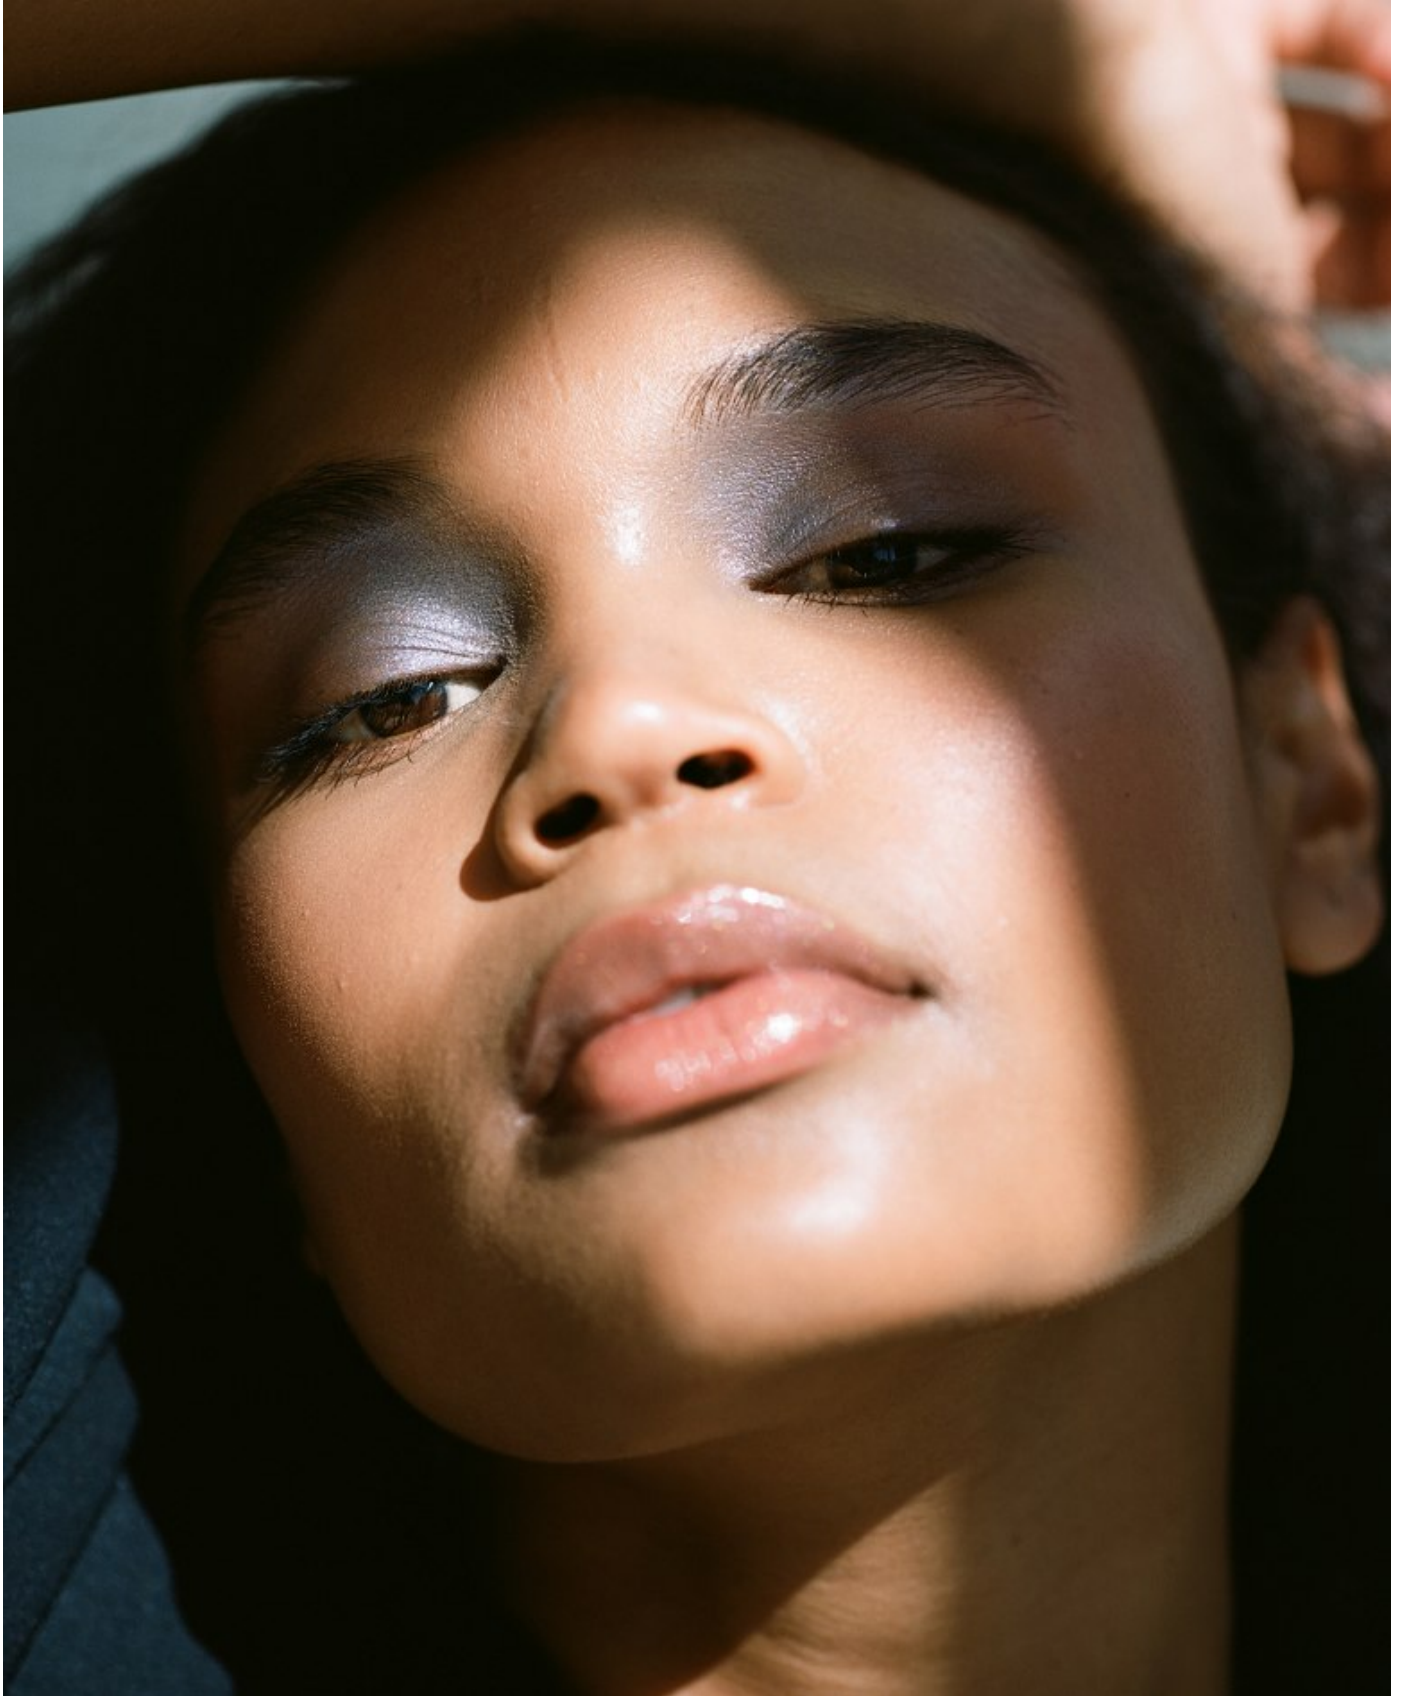

ANDY WEST

BOSS MODELS

CAPE TOWN

Height: 180cm Bust: 81cm Waist: 62cm Hips: 93cm Shoe: 7 UK Hair: Black Eyes: Brown