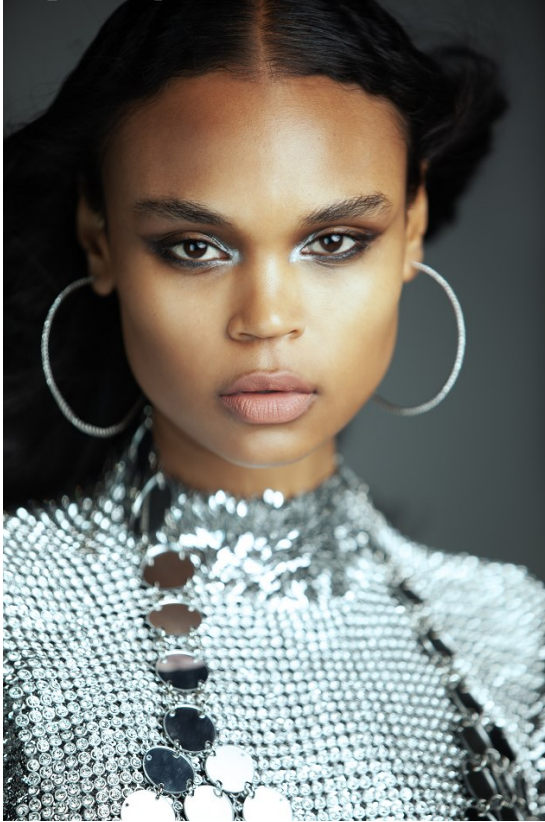

BOSS MODELS

CAPE TOWN

ANDY WEST

Height: 180cm Bust: 81cm Waist: 62cm Hips: 93cm Shoe: 7 UK Hair: Black Eyes: Brown