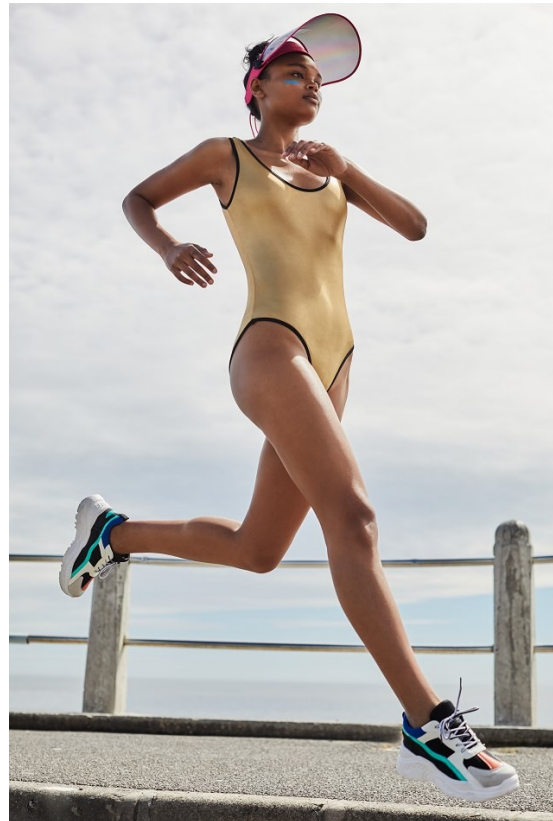

BOSS MODELS

CAPE TOWN

ANDY WEST

Height: 180cm Bust: 81cm Waist: 62cm Hips: 93cm Shoe: 7 UK Hair: Black Eyes: Brown