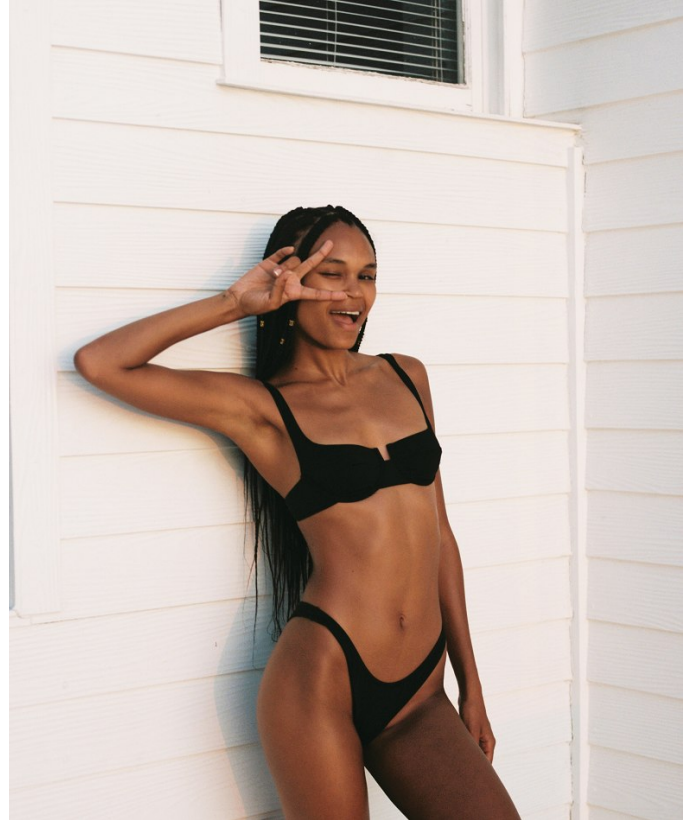

BOSS MODELS

CAPE TOWN

ANDY WEST

Height: 180cm Bust: 81cm Waist: 62cm Hips: 93cm Shoe: 7 UK Hair: Black Eyes: Brown