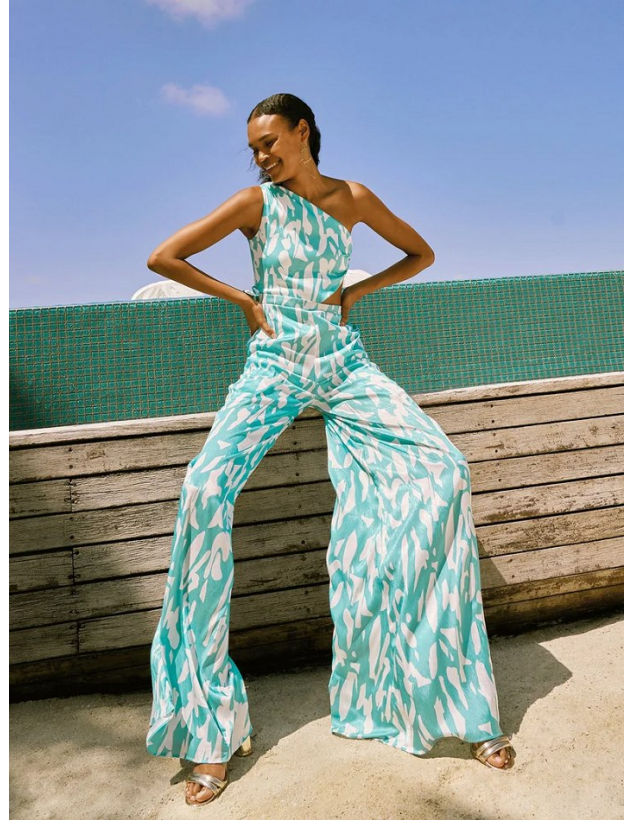

BOSS MODELS

CAPE TOWN

ANDY WEST

Height: 180cm Bust: 81cm Waist: 62cm Hips: 93cm Shoe: 7 UK Hair: Black Eyes: Brown