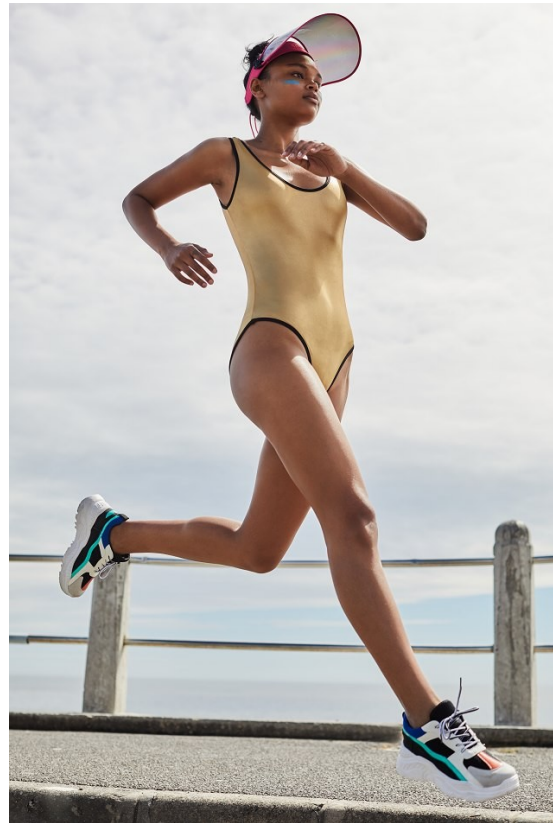

BOSS MODELS

CAPE TOWN

ANDY WEST

Height: 180cm Bust: 81cm Waist: 62cm Hips: 93cm Shoe: 7 UK Hair: Black Eyes: Brown