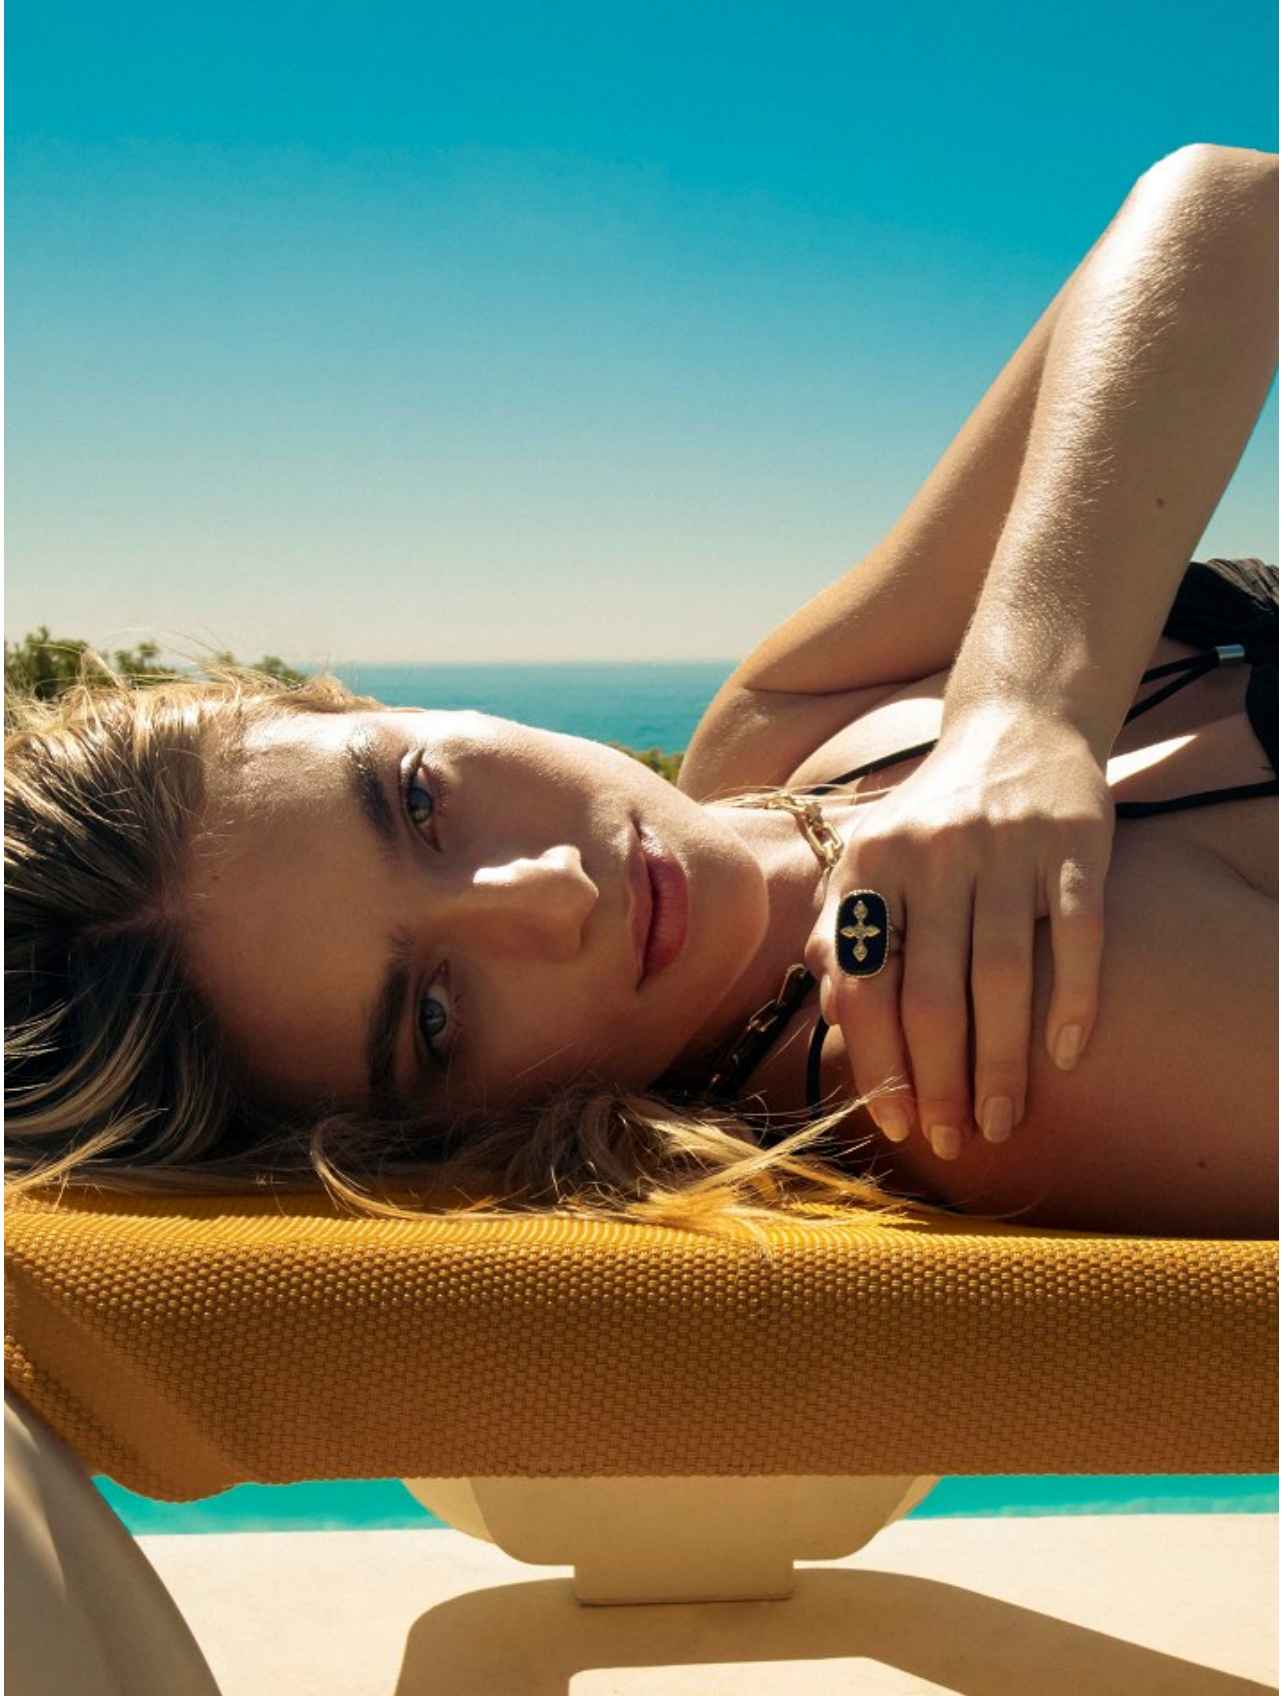

BOSS MODELS

CAPE TOWN

DANIKA PIENAAR

Height: 175cm Bust: 86cm Waist: 66cm Hips: 93cm Shoe: 6 UK Hair: Blonde Eyes: Blue