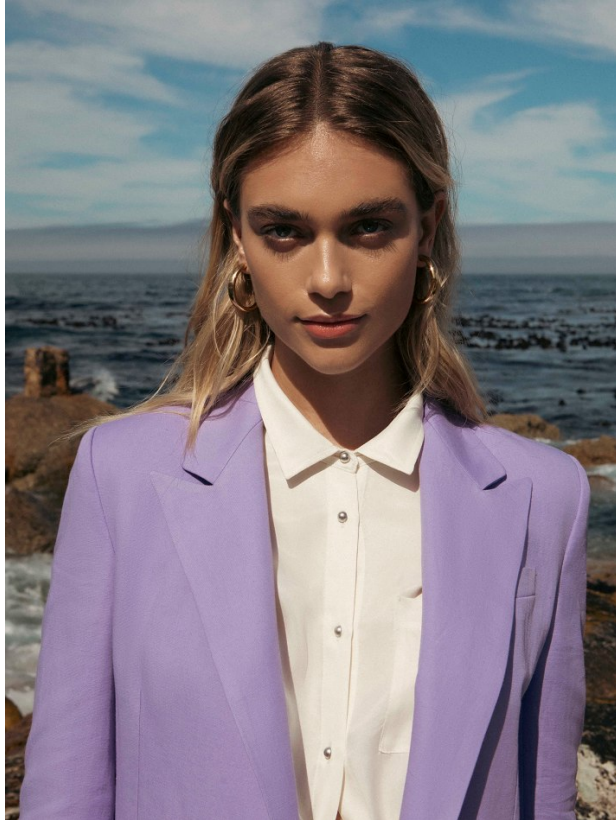

BOSS MODELS

CAPE TOWN

DANIKA PIENAAR

Height: 175cm Bust: 86cm Waist: 66cm Hips: 93cm Shoe: 6 UK Hair: Blonde Eyes: Blue

BOSS MODELS

CAPE TOWN

DANIKA PIENAAR

Height: 175cm Bust: 86cm Waist: 66cm Hips: 93cm Shoe: 6 UK Hair: Blonde Eyes: Blue