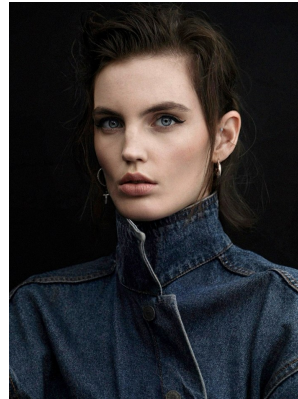

BOSS MODELS

CAPE TOWN

ANOUSHKA LADEWIG

Height: 179cm Bust: 82cm Waist: 63cm Hips: 93cm Shoe: 7 UK Hair: Brown Eyes: Blue

BOSS MODELS

CAPE TOWN

ANOUSHKA LADEWIG

Height: 179cm Bust: 82cm Waist: 63cm Hips: 93cm Shoe: 7 UK Hair: Brown Eyes: Blue