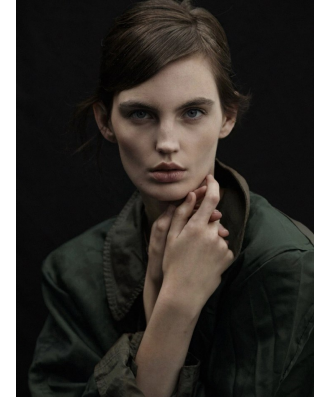

BOSS MODELS

CAPE TOWN

ANOUSHKA LADEWIG

Height: 179cm Bust: 82cm Waist: 63cm Hips: 93cm Shoe: 7 UK Hair: Brown Eyes: Blue

BOSS MODELS

CAPE TOWN

ANOUSHKA LADEWIG

Height: 179cm Bust: 82cm Waist: 63cm Hips: 93cm Shoe: 7 UK Hair: Brown Eyes: Blue