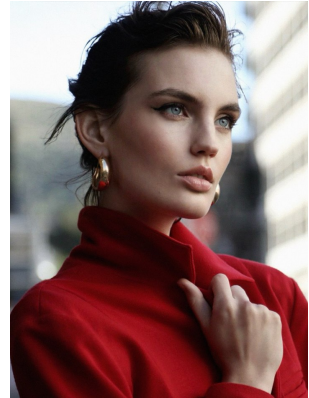

BOSS MODELS

CAPE TOWN

ANOUSHKA LADEWIG

Height: 179cm Bust: 82cm Waist: 63cm Hips: 93cm Shoe: 7 UK Hair: Brown Eyes: Blue

BOSS MODELS

CAPE TOWN

ANOUSHKA LADEWIG

Height: 179cm Bust: 82cm Waist: 63cm Hips: 93cm Shoe: 7 UK Hair: Brown Eyes: Blue