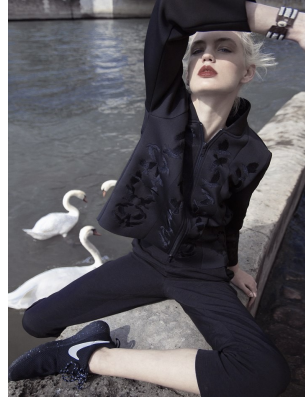

BOSS MODELS

CAPE TOWN

ANOUSHKA LADEWIG

Height: 179cm Bust: 83cm Waist: 66cm Hips: 93cm Shoe: 7 UK Hair: Brown Eyes: Blue