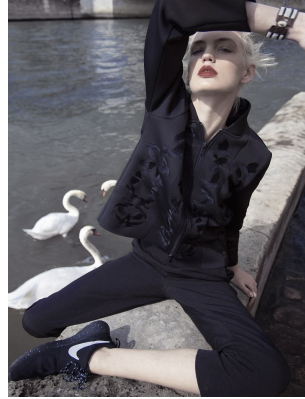

BOSS MODELS

CAPE TOWN

ANOUSHKA LADEWIG

Height: 179cm Bust: 82cm Waist: 63cm Hips: 93cm Shoe: 7 UK Hair: Brown Eyes: Blue

BOSS MODELS

CAPE TOWN

ANOUSHKA LADEWIG

Height: 179cm Bust: 82cm Waist: 63cm Hips: 93cm Shoe: 7 UK Hair: Brown Eyes: Blue