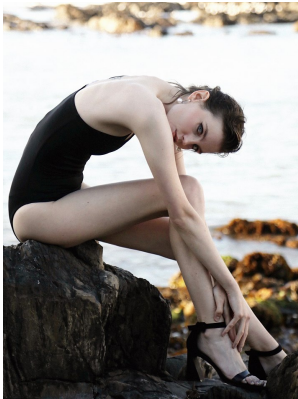

BOSS MODELS

CAPE TOWN

ANOUSHKA LADEWIG

Height: 179cm Bust: 82cm Waist: 63cm Hips: 93cm Shoe: 7 UK Hair: Brown Eyes: Blue

BOSS MODELS

CAPE TOWN

ANOUSHKA LADEWIG

Height: 179cm Bust: 82cm Waist: 63cm Hips: 93cm Shoe: 7 UK Hair: Brown Eyes: Blue