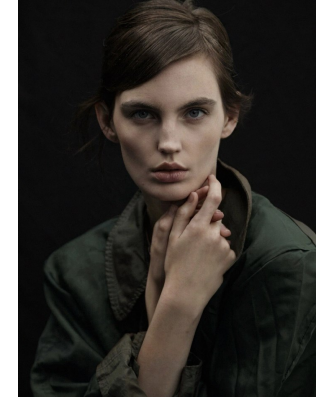

BOSS MODELS

CAPE TOWN

ANOUSHKA LADEWIG

Height: 179cm Bust: 83cm Waist: 66cm Hips: 93cm Shoe: 7 UK Hair: Brown Eyes: Blue