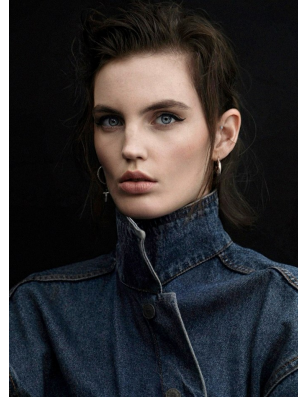

BOSS MODELS

CAPE TOWN

ANOUSHKA LADEWIG

Height: 179cm Bust: 82cm Waist: 63cm Hips: 93cm Shoe: 7 UK Hair: Brown Eyes: Blue

BOSS MODELS

CAPE TOWN

ANOUSHKA LADEWIG

Height: 179cm Bust: 82cm Waist: 63cm Hips: 93cm Shoe: 7 UK Hair: Brown Eyes: Blue