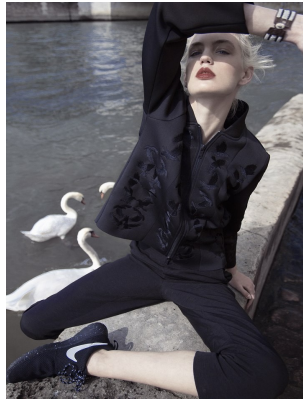

BOSS MODELS

CAPE TOWN

ANOUSHKA LADEWIG

Height: 179cm Bust: 82cm Waist: 63cm Hips: 93cm Shoe: 7 UK Hair: Brown Eyes: Blue

BOSS MODELS

CAPE TOWN

ANOUSHKA LADEWIG

Height: 179cm Bust: 82cm Waist: 63cm Hips: 93cm Shoe: 7 UK Hair: Brown Eyes: Blue