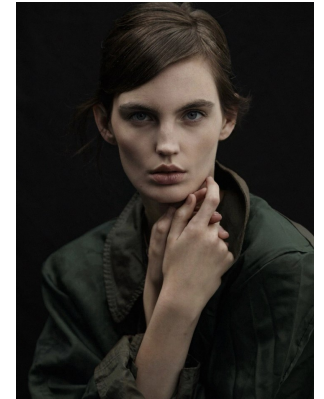

BOSS MODELS

CAPE TOWN

ANOUSHKA LADEWIG

Height: 179cm Bust: 82cm Waist: 63cm Hips: 93cm Shoe: 7 UK Hair: Brown Eyes: Blue

BOSS MODELS

CAPE TOWN

ANOUSHKA LADEWIG

Height: 179cm Bust: 82cm Waist: 63cm Hips: 93cm Shoe: 7 UK Hair: Brown Eyes: Blue