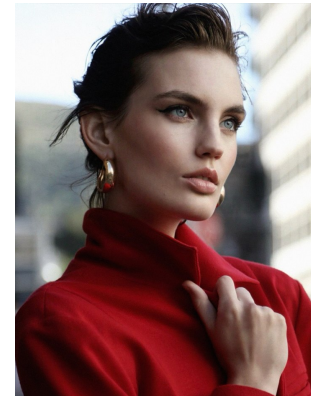

BOSS MODELS

CAPE TOWN

ANOUSHKA LADEWIG

Height: 179cm Bust: 82cm Waist: 63cm Hips: 93cm Shoe: 7 UK Hair: Brown Eyes: Blue

BOSS MODELS

CAPE TOWN

ANOUSHKA LADEWIG

Height: 179cm Bust: 82cm Waist: 63cm Hips: 93cm Shoe: 7 UK Hair: Brown Eyes: Blue