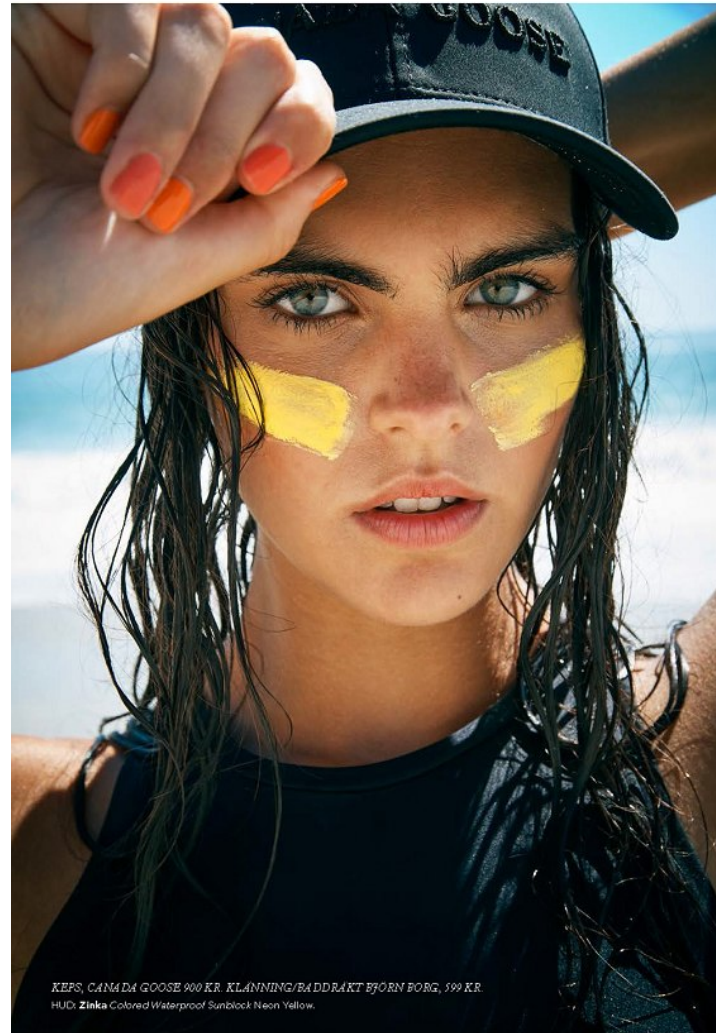

© 2018 | www.daisybeauty.com

MIEKE VISSER

Height: 180cm Bust: 88cm Waist: 65cm Hips: 93cm Shoe: 7.5 UK Hair: Dark Brown Eyes: Blue