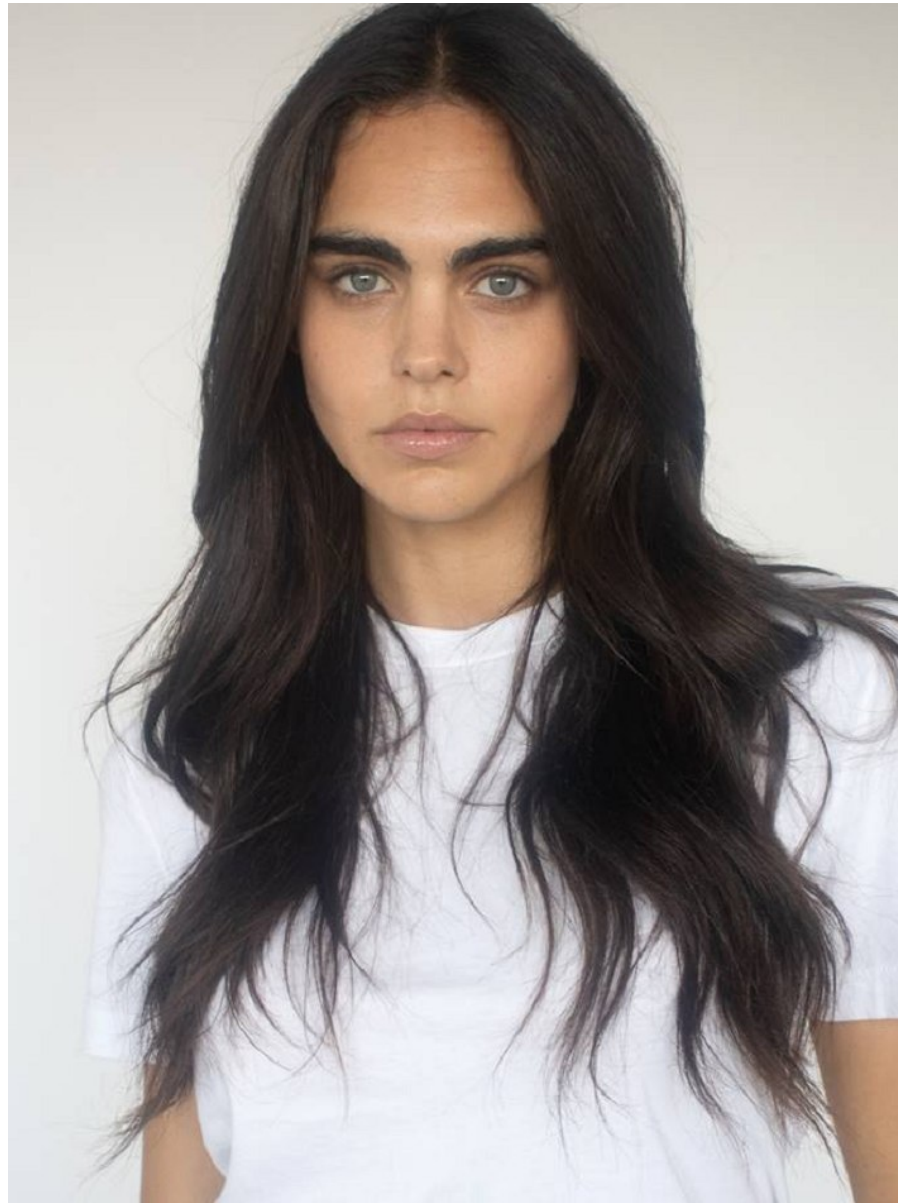

BOSS MODELS

CAPE TOWN

MIEKE VISSER

Height: 180cm Bust: 88cm Waist: 65cm Hips: 93cm Shoe: 7.5 UK Hair: Dark Brown Eyes: Blue

BOSS MODELS

CAPE TOWN

MIEKE VISSER

Height: 180cm Bust: 88cm Waist: 65cm Hips: 93cm Shoe: 7.5 UK Hair: Dark Brown Eyes: Blue