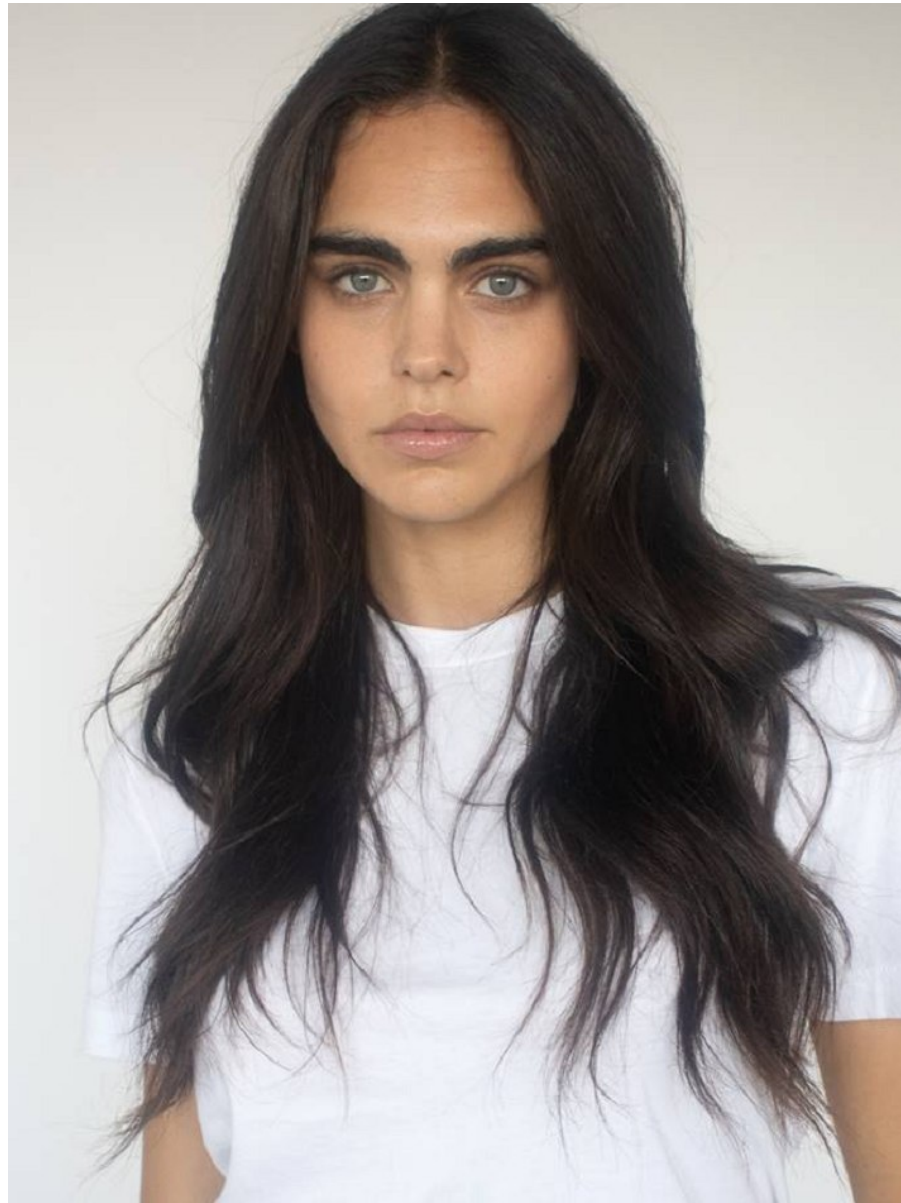

BOSS MODELS

CAPE TOWN

MIEKE VISSER

Height: 180cm Bust: 88cm Waist: 65cm Hips: 93cm Shoe: 7.5 UK Hair: Dark Brown Eyes: Blue

BOSS MODELS

CAPE TOWN

MIEKE VISSER

Height: 180cm Bust: 88cm Waist: 65cm Hips: 93cm Shoe: 7.5 UK Hair: Dark Brown Eyes: Blue