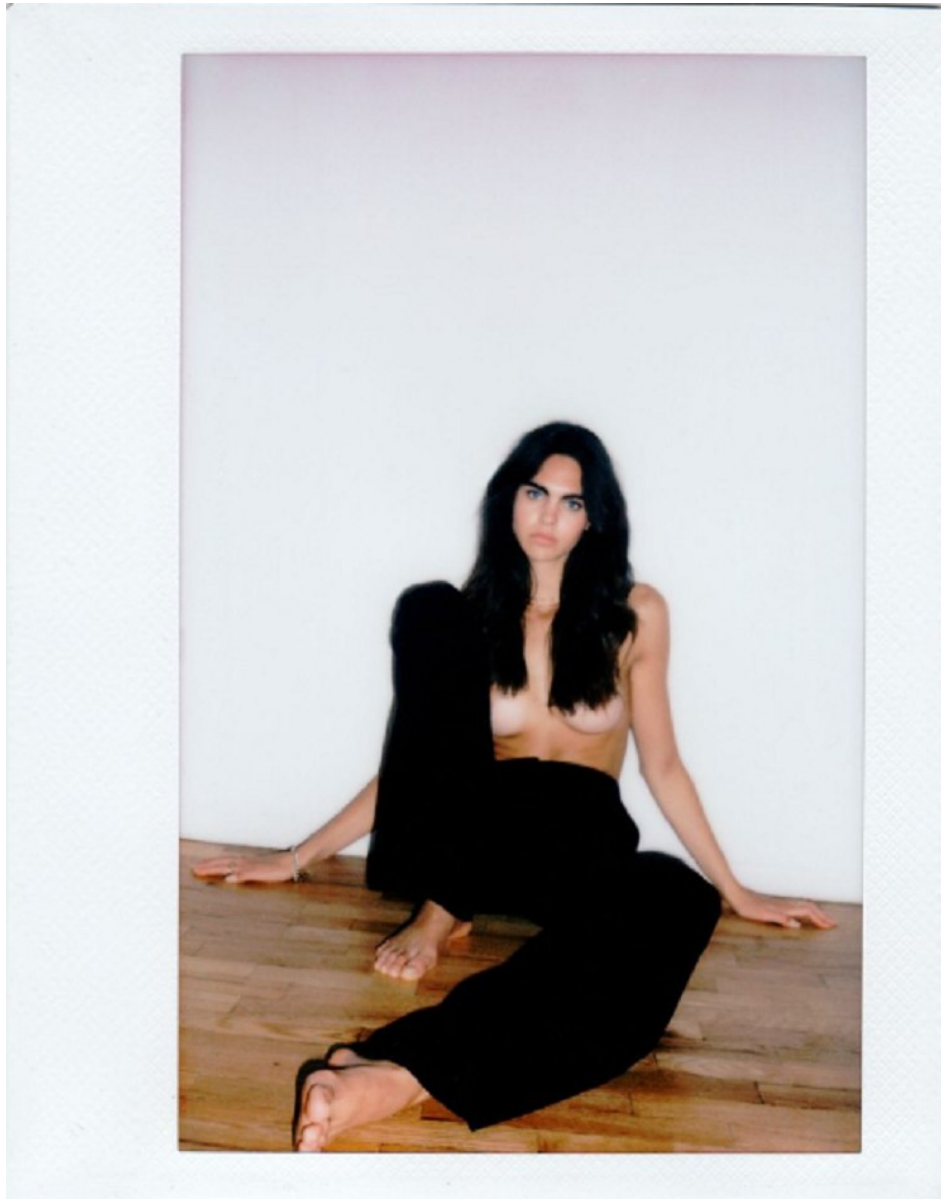

MIEKE VISSER

BOSS MODELS

CAPE TOWN

Height: 180cm Bust: 88cm Waist: 65cm Hips: 93cm Shoe: 7.5 UK Hair: Dark Brown Eyes: Blue