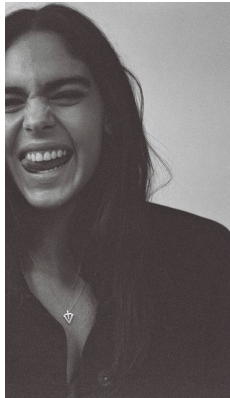

# BOSS MODELS

CAPE TOWN

MIEKE VISSER

Height: 180cm Bust: 88cm Waist: 65cm Hips: 93cm Shoe: 7.5 UK Hair: Dark Brown Eyes: Blue

# BOSS MODELS

CAPE TOWN

Image: Mieke Visser represented by Boss Models Cape Town

## MIEKE VISSER

Height: 180cm Bust: 88cm Waist: 65cm Hips: 93cm Shoe: 7.5 UK Hair: Dark Brown Eyes: Blue