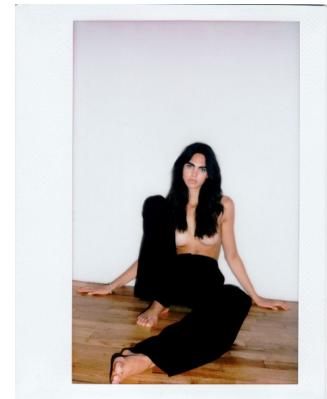

BOSS MODELS

CAPE TOWN

MIEKE VISSER

Height: 180cm Bust: 88cm Waist: 65cm Hips: 93cm Shoe: 7.5 UK Hair: Dark Brown Eyes: Blue

BOSS MODELS

CAPE TOWN

Image: Mieke Visser represented by Boss Models Cape Town

MIEKE VISSER

Height: 180cm Bust: 88cm Waist: 65cm Hips: 93cm Shoe: 7.5 UK Hair: Dark Brown Eyes: Blue