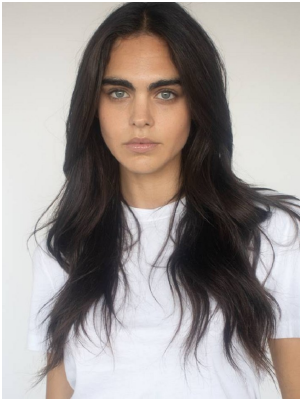

BOSS MODELS

CAPE TOWN

MIEKE VISSER

Height: 180cm Bust: 88cm Waist: 65cm Hips: 93cm Shoe: 7.5 UK Hair: Dark Brown Eyes: Blue

BOSS MODELS

CAPE TOWN

Image: Mieke Visser represented by Boss Models Cape Town

MIEKE VISSER

Height: 180cm Bust: 88cm Waist: 65cm Hips: 93cm Shoe: 7.5 UK Hair: Dark Brown Eyes: Blue