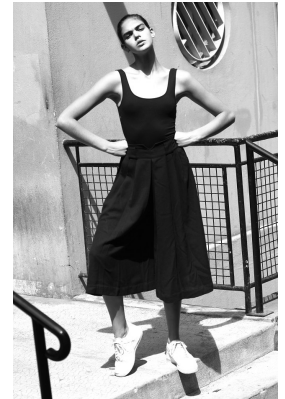

# BOSS MODELS

CAPE TOWN

MIEKE VISSER

Height: 180cm Bust: 88cm Waist: 65cm Hips: 93cm Shoe: 7.5 UK Hair: Dark Brown Eyes: Blue

# BOSS MODELS

CAPE TOWN

Image: Mieke Visser represented by Boss Models Cape Town