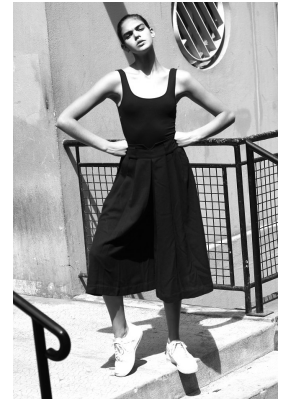

BOSS MODELS

CAPE TOWN

MIEKE VISSER

Height: 180cm Bust: 88cm Waist: 65cm Hips: 93cm Shoe: 7.5 UK Hair: Dark Brown Eyes: Blue

BOSS MODELS

CAPE TOWN

Image: Mieke Visser represented by Boss Models Cape Town

MIEKE VISSER

Height: 180cm Bust: 88cm Waist: 65cm Hips: 93cm Shoe: 7.5 UK Hair: Dark Brown Eyes: Blue