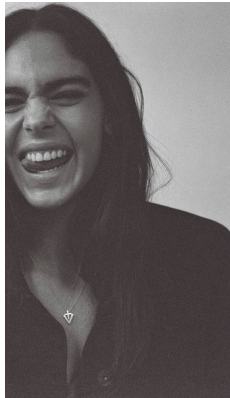

BOSS MODELS

CAPE TOWN

MIEKE VISSER

Height: 180cm Bust: 88cm Waist: 65cm Hips: 93cm Shoe: 7.5 UK Hair: Dark Brown Eyes: Blue

BOSS MODELS

CAPE TOWN

Image: Mieke Visser represented by Boss Models Cape Town

MIEKE VISSER

Height: 180cm Bust: 88cm Waist: 65cm Hips: 93cm Shoe: 7.5 UK Hair: Dark Brown Eyes: Blue