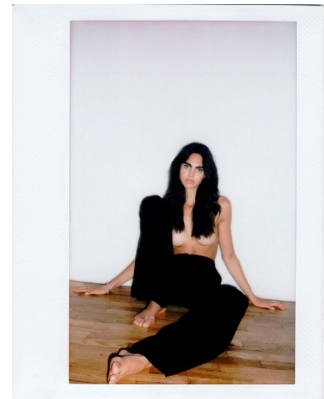

# BOSS MODELS

CAPE TOWN

MIEKE VISSER

Height: 180cm Bust: 88cm Waist: 65cm Hips: 93cm Shoe: 7.5 UK Hair: Dark Brown Eyes: Blue

# BOSS MODELS

CAPE TOWN

Image: Mieke Visser represented by Boss Models Cape Town

## MIEKE VISSER

Height: 180cm Bust: 88cm Waist: 65cm Hips: 93cm Shoe: 7.5 UK Hair: Dark Brown Eyes: Blue