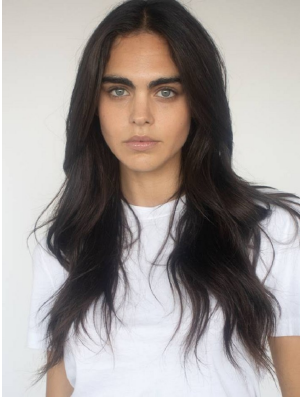

BOSS MODELS

CAPE TOWN

MIEKE VISSER

Height: 180cm Bust: 88cm Waist: 65cm Hips: 93cm Shoe: 7.5 UK Hair: Dark Brown Eyes: Blue

BOSS MODELS

CAPE TOWN

Image: Mieke Visser represented by Boss Models Cape Town

MIEKE VISSER

Height: 180cm Bust: 88cm Waist: 65cm Hips: 93cm Shoe: 7.5 UK Hair: Dark Brown Eyes: Blue