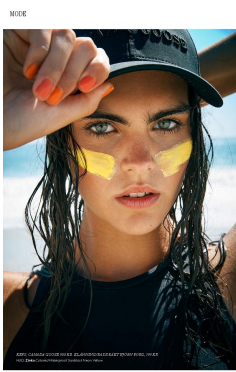

# BOSS MODELS

CAPE TOWN

MIEKE VISSER

Height: 180cm Bust: 88cm Waist: 65cm Hips: 93cm Shoe: 7.5 UK Hair: Dark Brown Eyes: Blue

# BOSS MODELS

CAPE TOWN

Image: Mieke Visser represented by Boss Models Cape Town