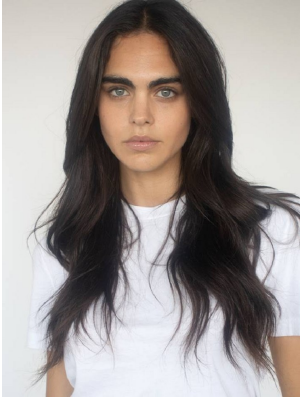

# BOSS MODELS

CAPE TOWN

MIEKE VISSER

Height: 180cm Bust: 88cm Waist: 65cm Hips: 93cm Shoe: 7.5 UK Hair: Dark Brown Eyes: Blue

# BOSS MODELS

CAPE TOWN

Image: Mieke Visser represented by Boss Models Cape Town

## MIEKE VISSER

Height: 180cm Bust: 88cm Waist: 65cm Hips: 93cm Shoe: 7.5 UK Hair: Dark Brown Eyes: Blue