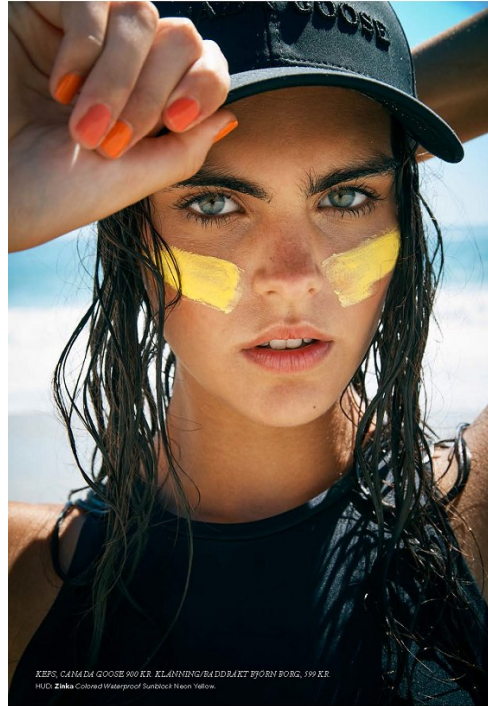

© 2018 | www.fairplay.com