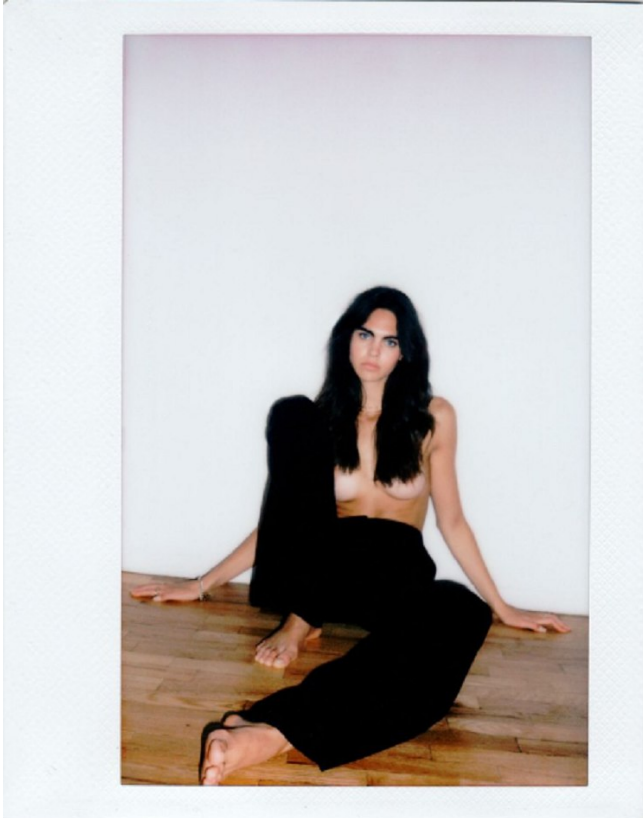

BOSS MODELS

CAPE TOWN

MIEKE VISSER

Height: 180cm Bust: 88cm Waist: 65cm Hips: 93cm Shoe: 7.5 UK Hair: Dark Brown Eyes: Blue

BOSS MODELS

CAPE TOWN

MIEKE VISSER

Height: 180cm Bust: 88cm Waist: 65cm Hips: 93cm Shoe: 7.5 UK Hair: Dark Brown Eyes: Blue