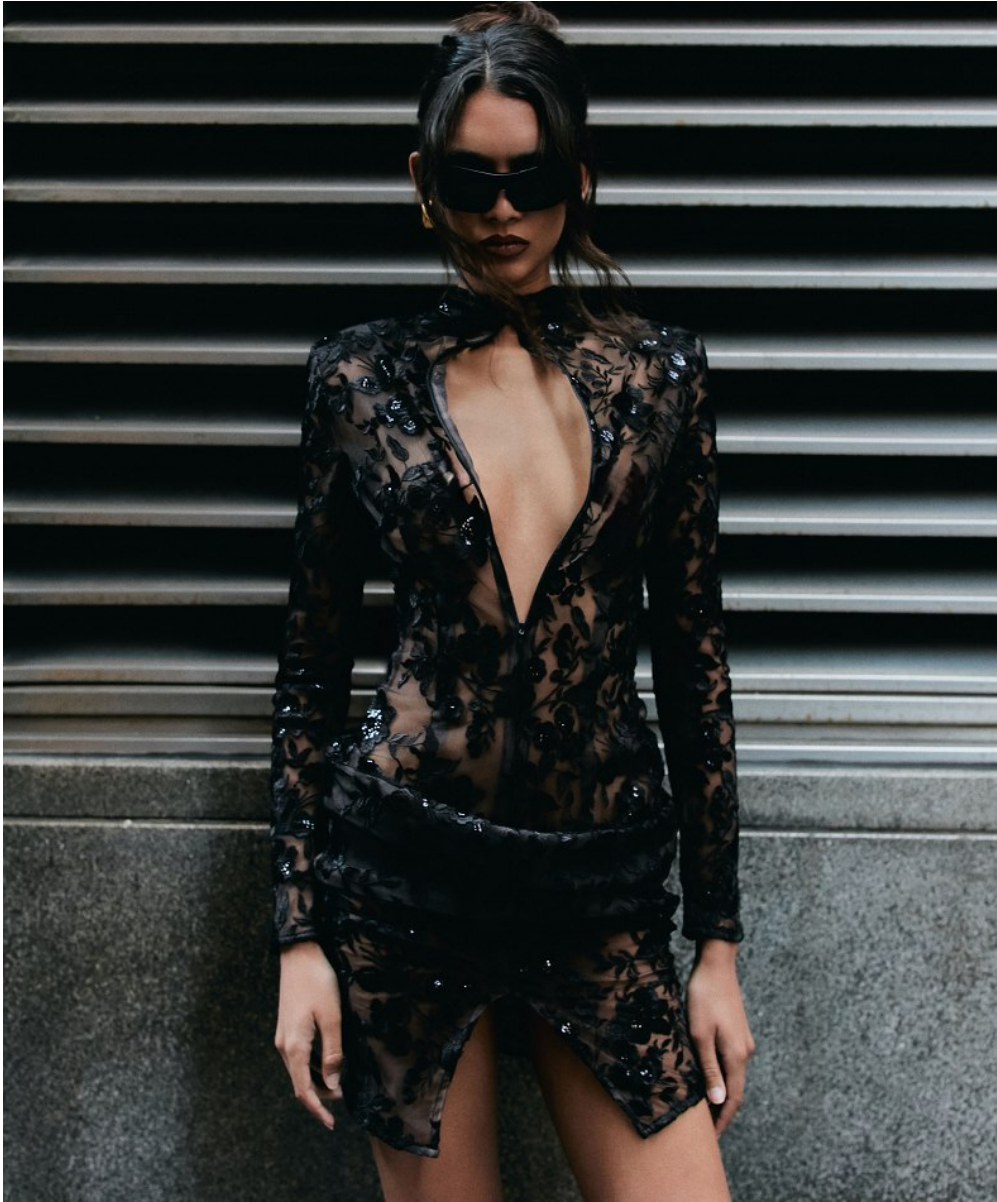

BOSS MODELS

CAPE TOWN

Summer Zoe Thompson for H&M
Soho, New York City

SUMMER THOMPSON

Height: 178cm Bust: 79cm Waist: 58cm Hips: 86cm Shoe: 7 UK Hair: Brown Eyes: Brown

BOSS MODELS

CAPE TOWN

SUMMER THOMPSON