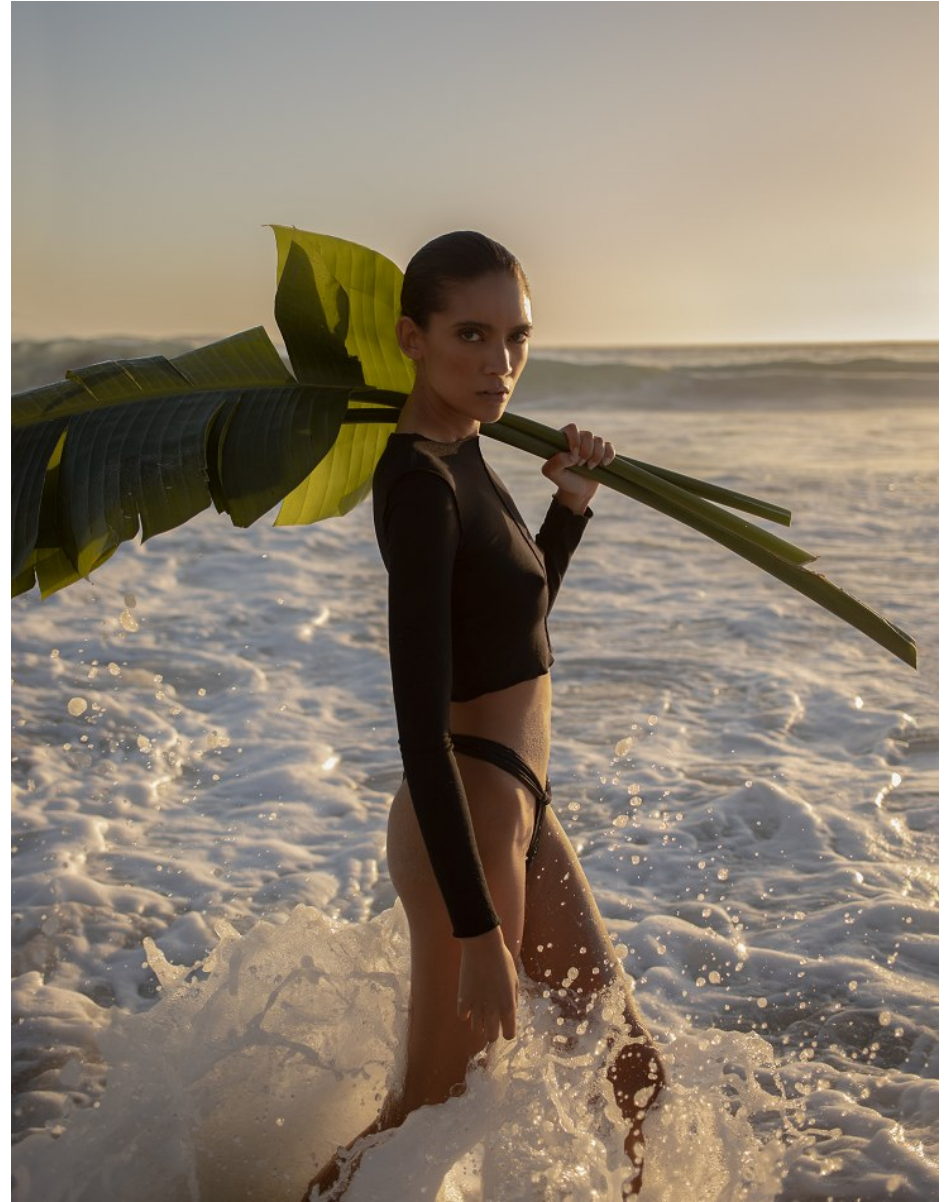

BOSS MODELS

CAPE TOWN

SUMMER THOMPSON

Height: 178cm Bust: 79cm Waist: 58cm Hips: 86cm Shoe: 7 UK Hair: Brown Eyes: Brown