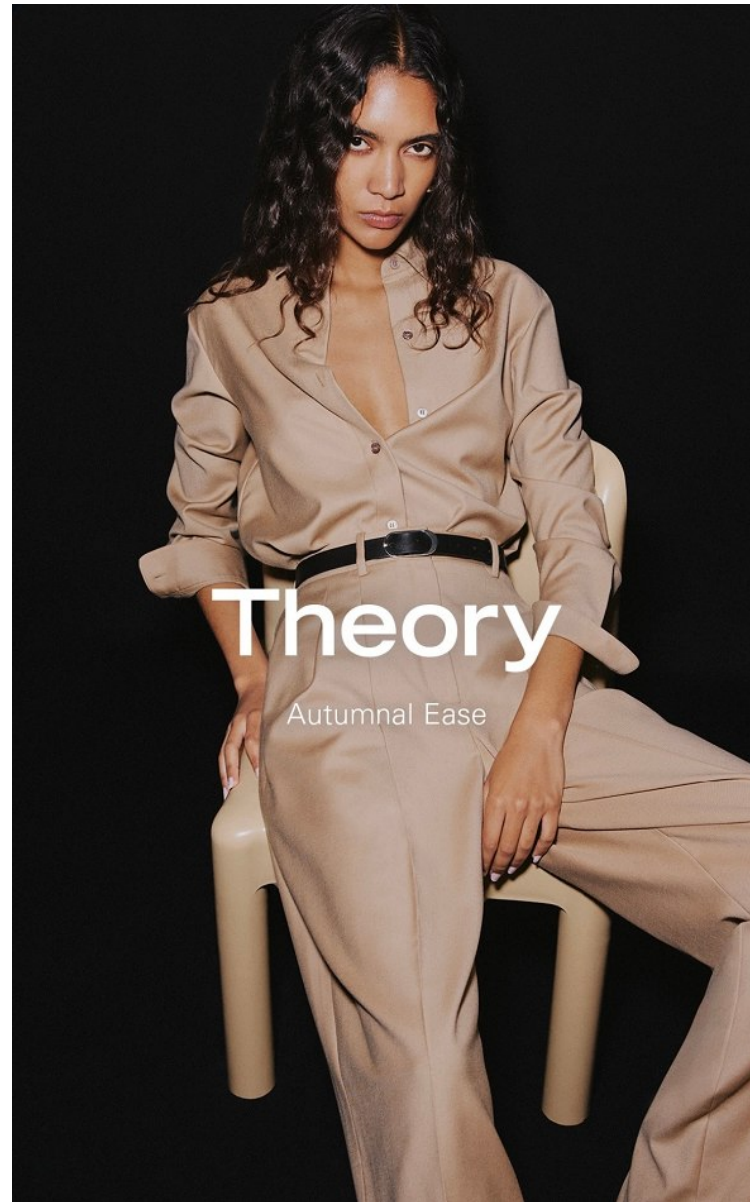

BOSS MODELS

CAPE TOWN

SUMMER THOMPSON

Height: 178cm Bust: 79cm Waist: 58cm Hips: 86cm Shoe: 7 UK Hair: Brown Eyes: Brown

BOSS MODELS

CAPE TOWN

SUMMER THOMPSON

Height: 178cm Bust: 79cm Waist: 58cm Hips: 86cm Shoe: 7 UK Hair: Brown Eyes: Brown