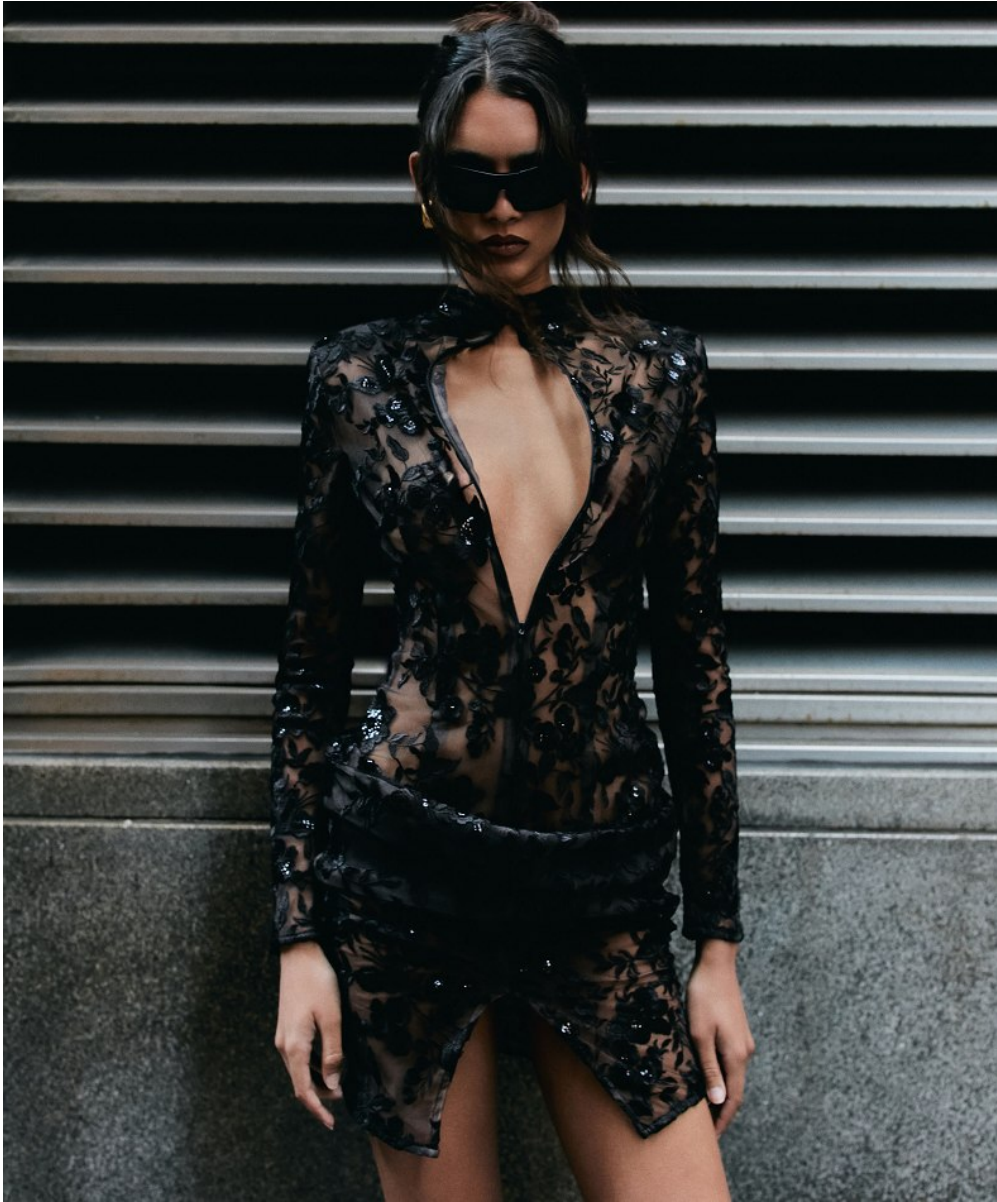

BOSS MODELS

CAPE TOWN

SUMMER THOMPSON

Height: 178cm Bust: 79cm Waist: 58cm Hips: 86cm Shoe: 7 UK Hair: Brown Eyes: Brown