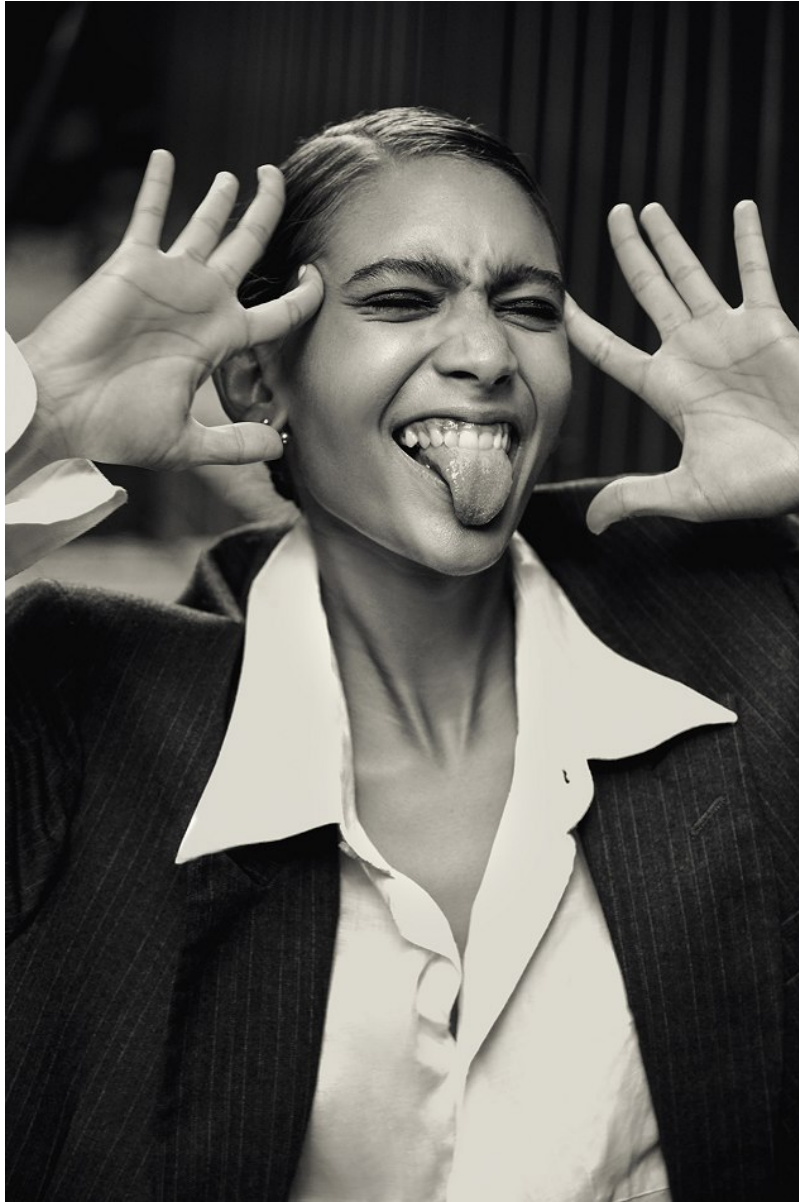

BOSS MODELS

CAPE TOWN

SUMMER THOMPSON

Height: 178cm Bust: 79cm Waist: 58cm Hips: 86cm Shoe: 7 UK Hair: Brown Eyes: Brown