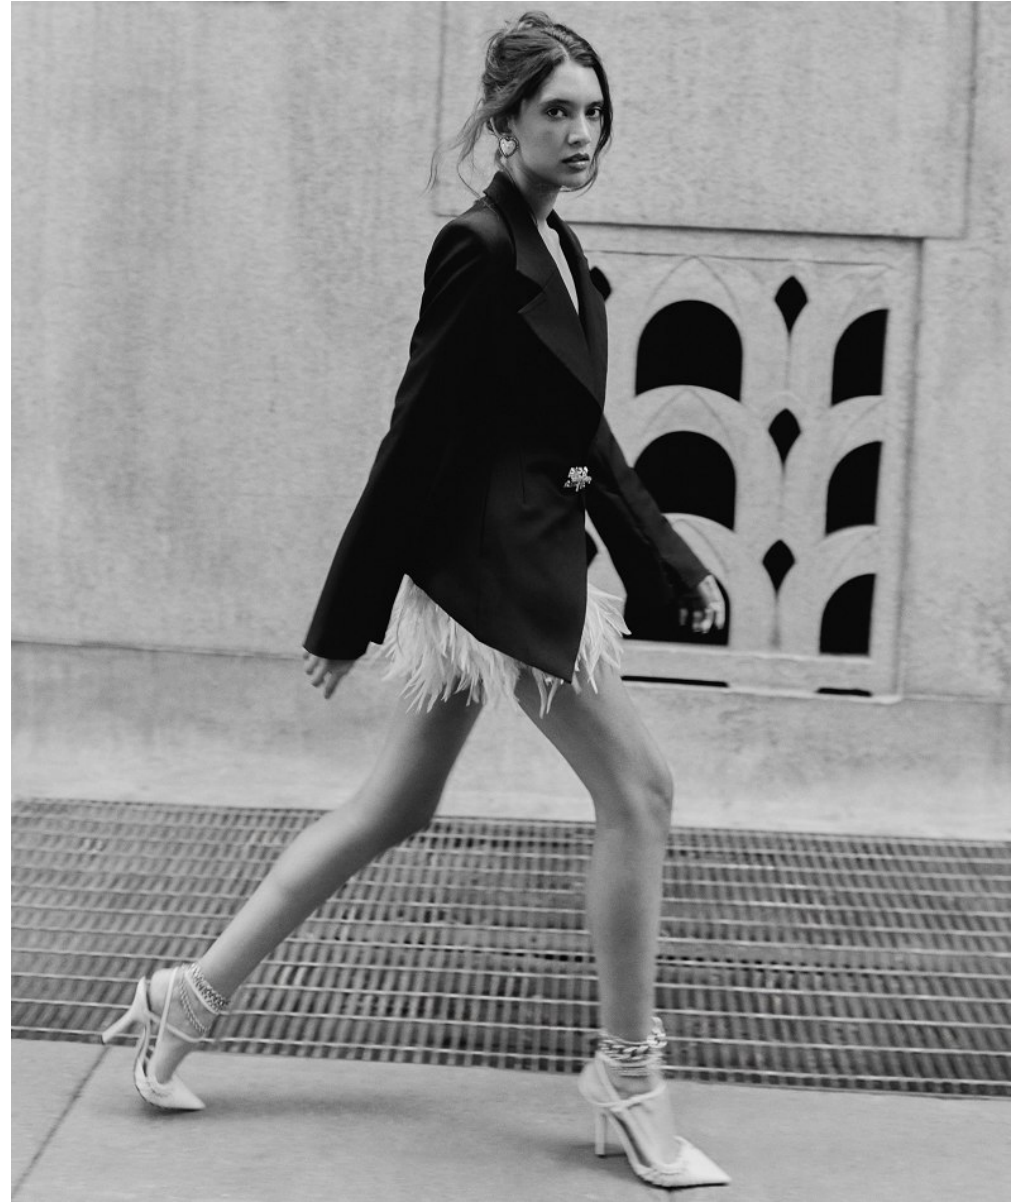

BOSS MODELS

CAPE TOWN

SUMMER THOMPSON

Height: 178cm Bust: 79cm Waist: 58cm Hips: 86cm Shoe: 7 UK Hair: Brown Eyes: Brown