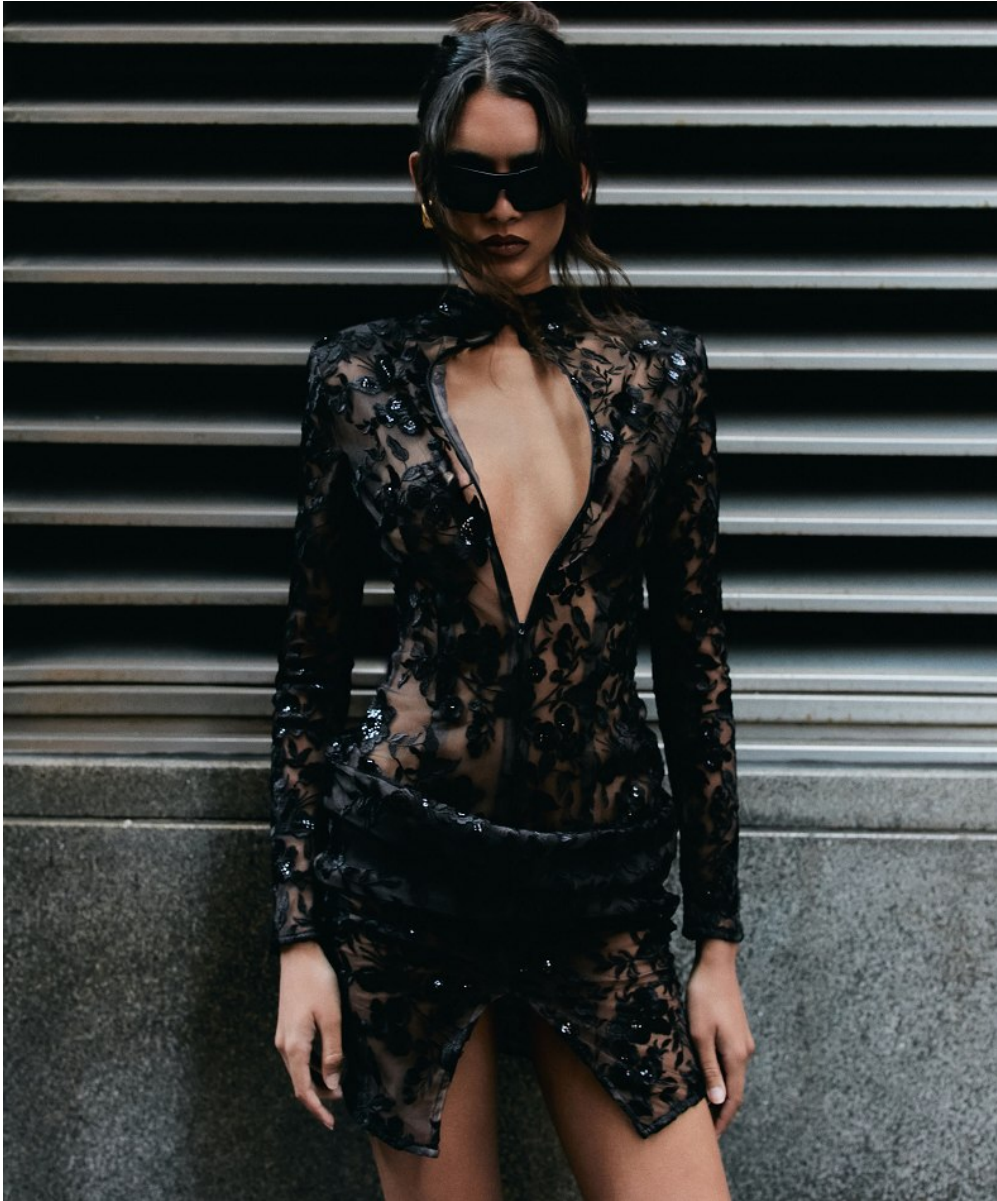

BOSS MODELS

CAPE TOWN

SUMMER THOMPSON

Height: 178cm Bust: 79cm Waist: 58cm Hips: 86cm Shoe: 7 UK Hair: Brown Eyes: Brown

BOSS MODELS

CAPE TOWN

SUMMER THOMPSON

Height: 178cm Bust: 79cm Waist: 58cm Hips: 86cm Shoe: 7 UK Hair: Brown Eyes: Brown