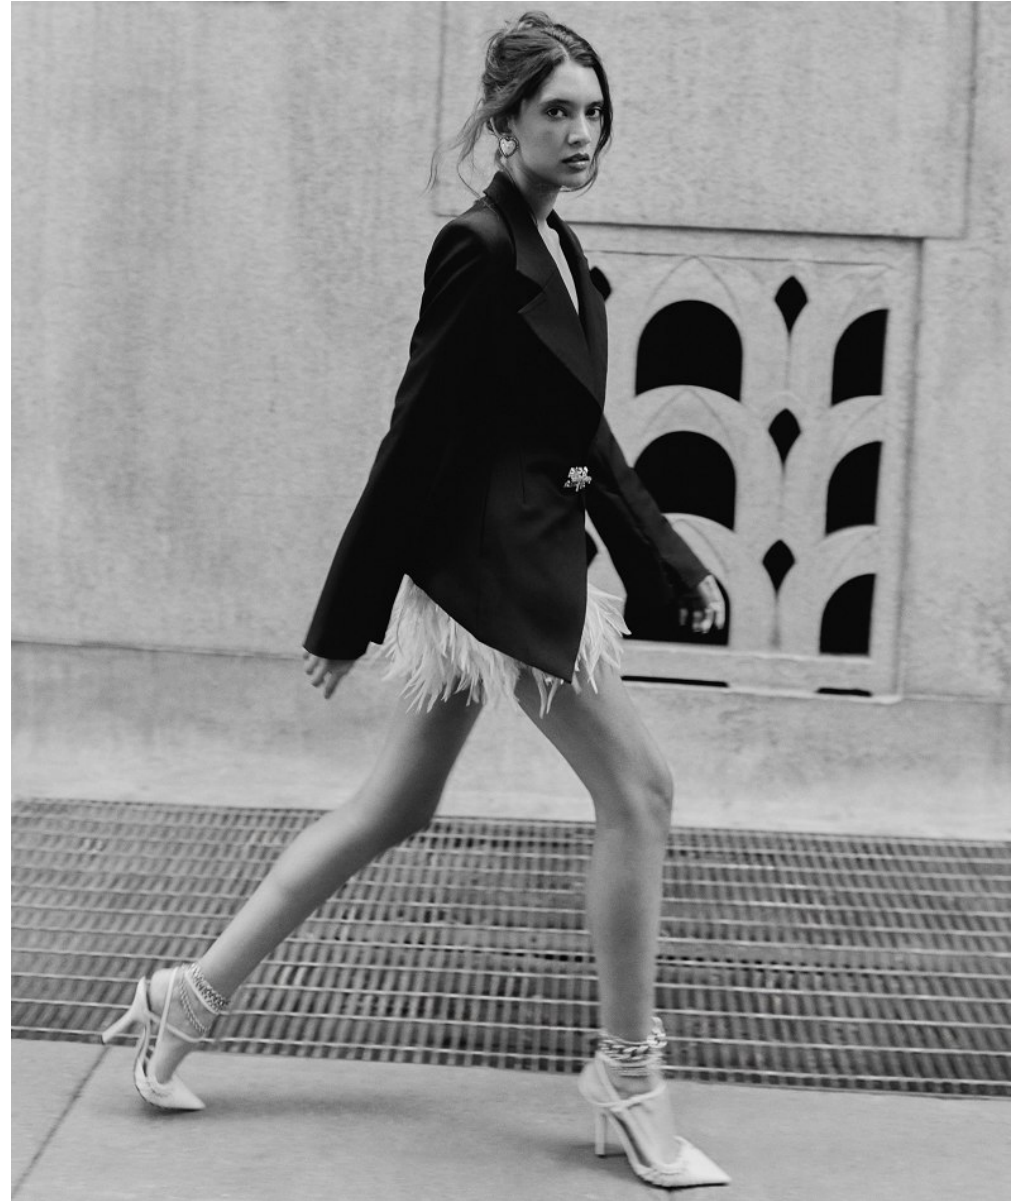

BOSS MODELS

CAPE TOWN

SUMMER THOMPSON

Height: 178cm Bust: 79cm Waist: 58cm Hips: 86cm Shoe: 7 UK Hair: Brown Eyes: Brown