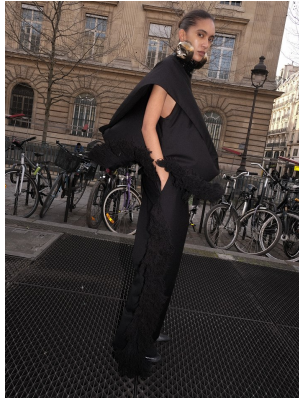

BOSS MODELS

CAPE TOWN

Chloé

SUMMER THOMPSON

Height: 178cm Bust: 79cm Waist: 58cm Hips: 86cm Shoe: 7 UK Hair: Brown Eyes: Brown

BOSS MODELS

CAPE TOWN

SUMMER THOMPSON

Height: 178cm Bust: 79cm Waist: 58cm Hips: 86cm Shoe: 7 UK Hair: Brown Eyes: Brown

BOSS MODELS

CAPE TOWN

SUMMER THOMPSON

Height: 178cm Bust: 79cm Waist: 58cm Hips: 86cm Shoe: 7 UK Hair: Brown Eyes: Brown