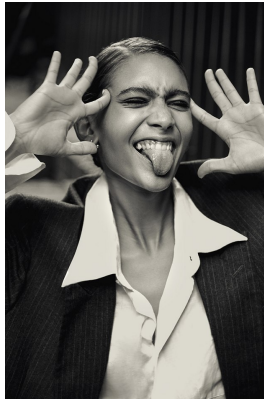

BOSS MODELS

CAPE TOWN

Chloé

SUMMER THOMPSON

Height: 178cm Bust: 79cm Waist: 58cm Hips: 86cm Shoe: 7 UK Hair: Brown Eyes: Brown

BOSS MODELS

CAPE TOWN

SUMMER THOMPSON

Height: 178cm Bust: 79cm Waist: 58cm Hips: 86cm Shoe: 7 UK Hair: Brown Eyes: Brown

BOSS MODELS

CAPE TOWN

SUMMER THOMPSON

Height: 178cm Bust: 79cm Waist: 58cm Hips: 86cm Shoe: 7 UK Hair: Brown Eyes: Brown