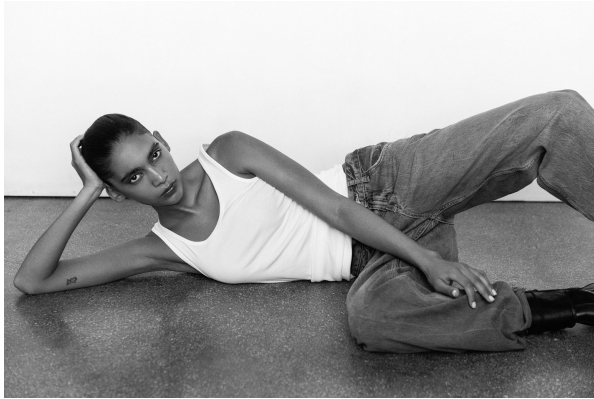

BOSS MODELS

CAPE TOWN

Chloé

SUMMER THOMPSON

Height: 178cm Bust: 79cm Waist: 58cm Hips: 86cm Shoe: 7 UK Hair: Brown Eyes: Brown

BOSS MODELS

CAPE TOWN

SUMMER THOMPSON

Height: 178cm Bust: 79cm Waist: 58cm Hips: 86cm Shoe: 7 UK Hair: Brown Eyes: Brown

BOSS MODELS

CAPE TOWN

SUMMER THOMPSON

Height: 178cm Bust: 79cm Waist: 58cm Hips: 86cm Shoe: 7 UK Hair: Brown Eyes: Brown