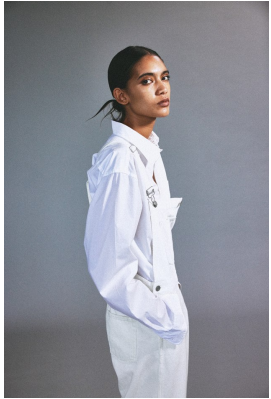

BOSS MODELS

CAPE TOWN

Chloé

SUMMER THOMPSON

Height: 178cm Bust: 79cm Waist: 58cm Hips: 86cm Shoe: 7 UK Hair: Brown Eyes: Brown

BOSS MODELS

CAPE TOWN

SUMMER THOMPSON

Height: 178cm Bust: 79cm Waist: 58cm Hips: 86cm Shoe: 7 UK Hair: Brown Eyes: Brown

BOSS MODELS

CAPE TOWN

SUMMER THOMPSON

Height: 178cm Bust: 79cm Waist: 58cm Hips: 86cm Shoe: 7 UK Hair: Brown Eyes: Brown