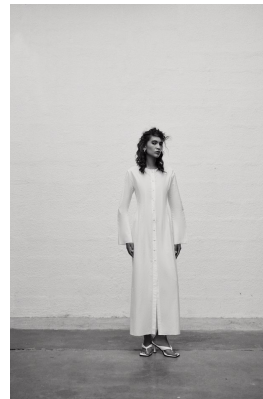

BOSS MODELS

CAPE TOWN

Chloé

SUMMER THOMPSON

Height: 178cm Bust: 79cm Waist: 58cm Hips: 86cm Shoe: 7 UK Hair: Brown Eyes: Brown

BOSS MODELS

CAPE TOWN

SUMMER THOMPSON

Height: 178cm Bust: 79cm Waist: 58cm Hips: 86cm Shoe: 7 UK Hair: Brown Eyes: Brown

BOSS MODELS

CAPE TOWN

SUMMER THOMPSON

Height: 178cm Bust: 79cm Waist: 58cm Hips: 86cm Shoe: 7 UK Hair: Brown Eyes: Brown