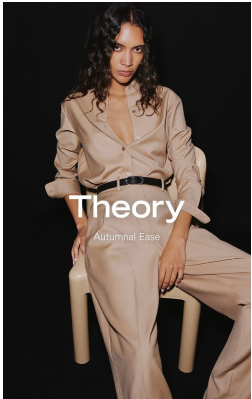

BOSS MODELS

CAPE TOWN

Chloé

SUMMER THOMPSON

Height: 178cm Bust: 79cm Waist: 58cm Hips: 86cm Shoe: 7 UK Hair: Brown Eyes: Brown

BOSS MODELS

CAPE TOWN

SUMMER THOMPSON