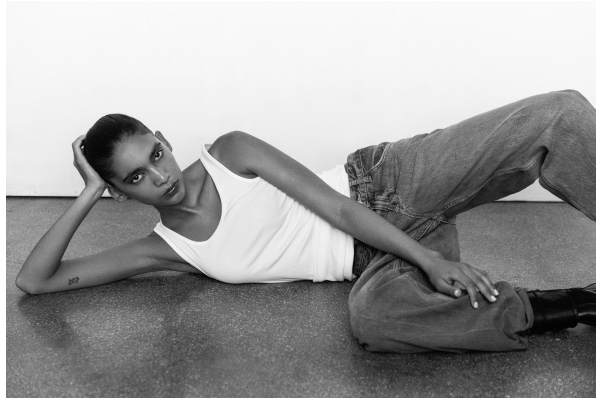

BOSS MODELS

CAPE TOWN

Chloé

SUMMER THOMPSON

Height: 178cm Bust: 79cm Waist: 58cm Hips: 86cm Shoe: 7 UK Hair: Brown Eyes: Brown

BOSS MODELS

CAPE TOWN

SUMMER THOMPSON

Height: 178cm Bust: 79cm Waist: 58cm Hips: 86cm Shoe: 7 UK Hair: Brown Eyes: Brown

BOSS MODELS

CAPE TOWN

SUMMER THOMPSON

Height: 178cm Bust: 79cm Waist: 58cm Hips: 86cm Shoe: 7 UK Hair: Brown Eyes: Brown