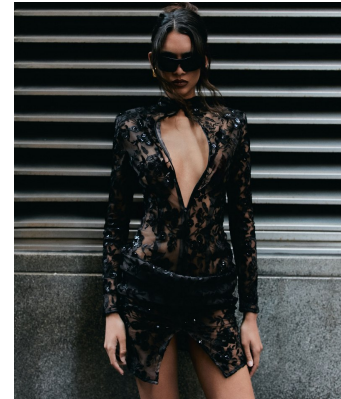

BOSS MODELS

CAPE TOWN

Chloé

SUMMER THOMPSON

Height: 178cm Bust: 79cm Waist: 58cm Hips: 86cm Shoe: 7 UK Hair: Brown Eyes: Brown

BOSS MODELS

CAPE TOWN

SUMMER THOMPSON

Height: 178cm Bust: 79cm Waist: 58cm Hips: 86cm Shoe: 7 UK Hair: Brown Eyes: Brown

BOSS MODELS

CAPE TOWN

SUMMER THOMPSON

Height: 178cm Bust: 79cm Waist: 58cm Hips: 86cm Shoe: 7 UK Hair: Brown Eyes: Brown