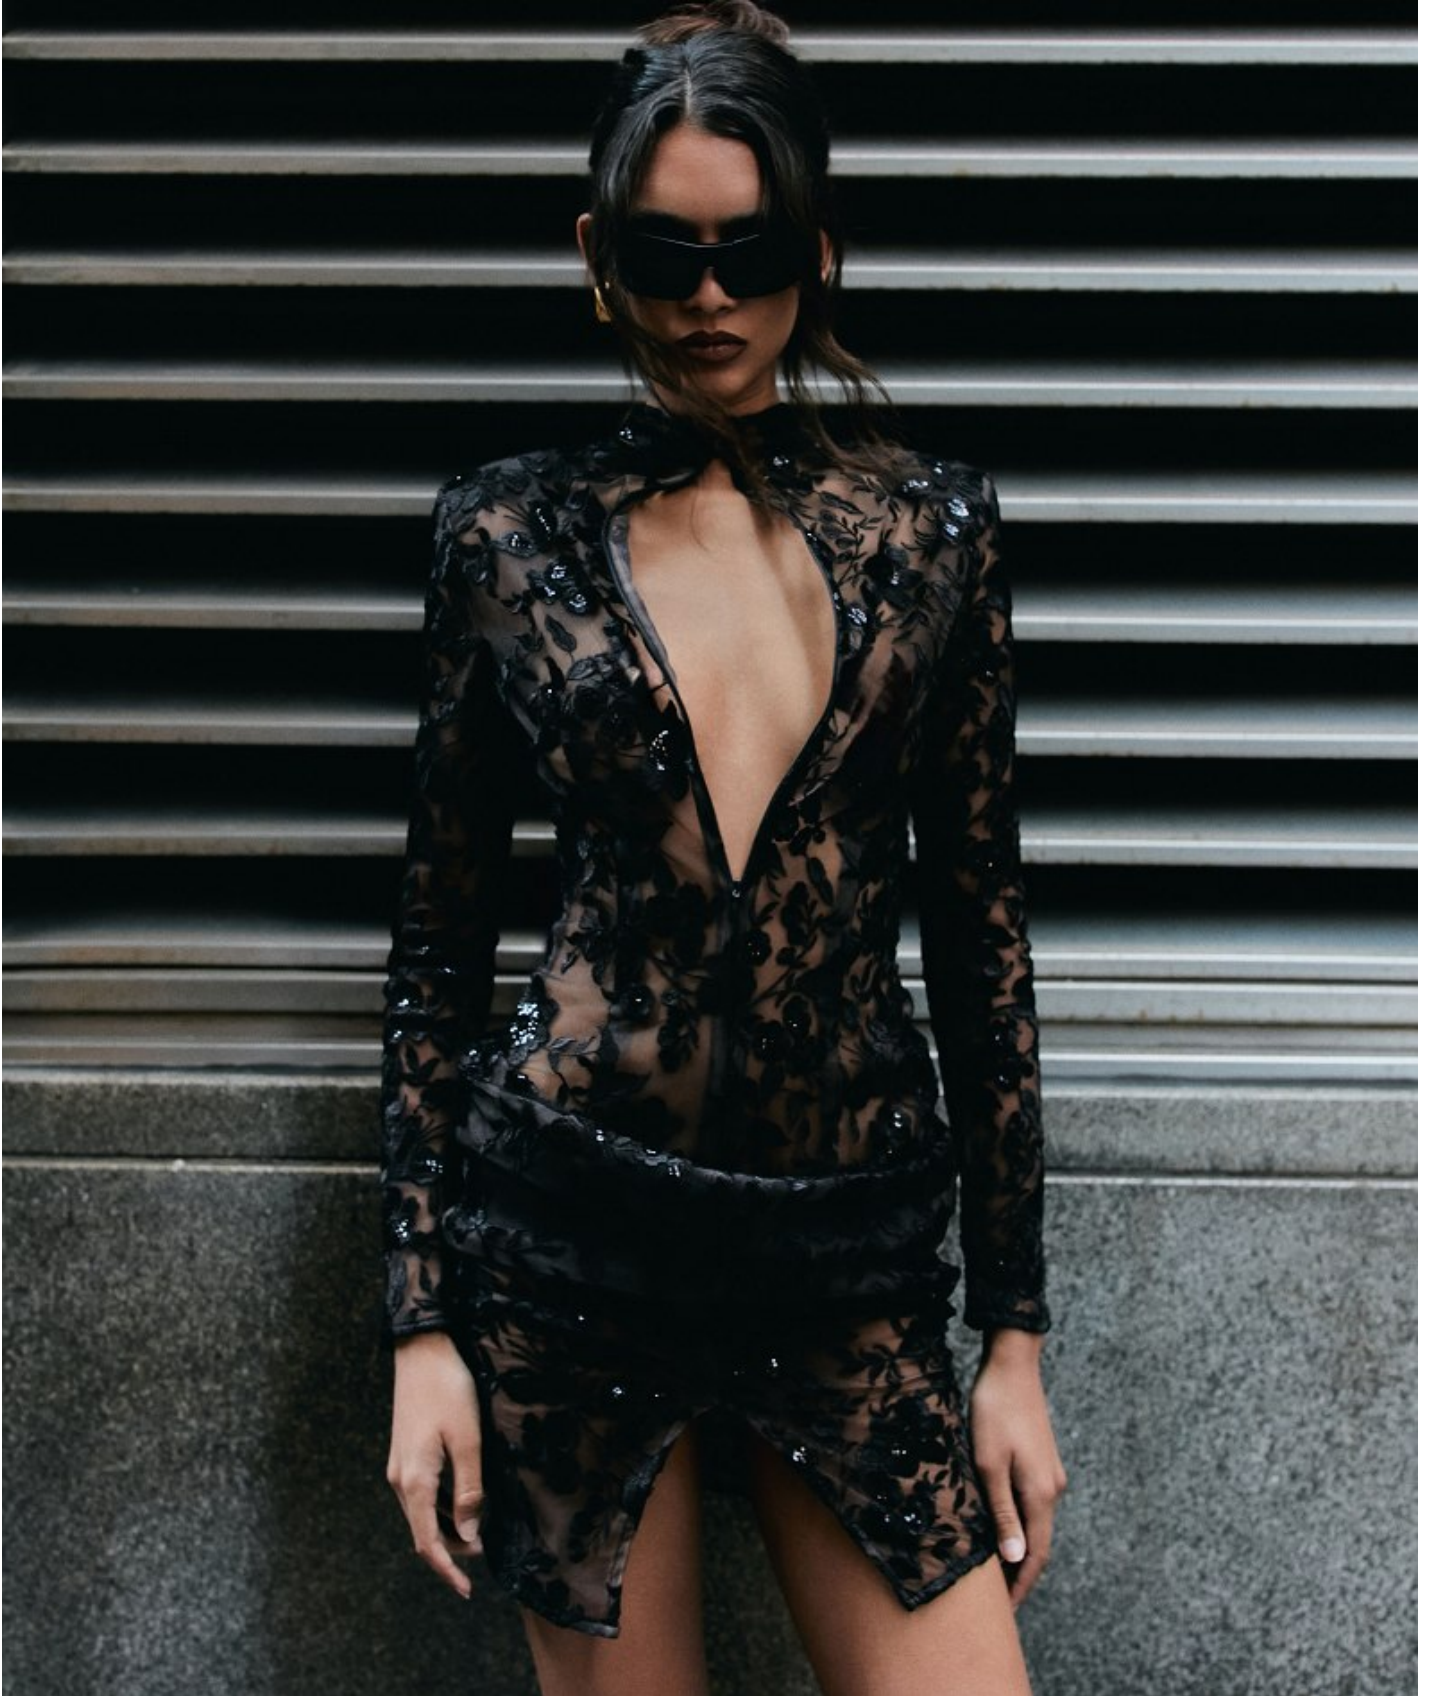

BOSS MODELS

CAPE TOWN

Summer Zoe Thompson for H&M
Soho, New York City

SUMMER THOMPSON

Height: 178cm Bust: 79cm Waist: 58cm Hips: 86cm Shoe: 7 UK Hair: Brown Eyes: Brown

BOSS MODELS

CAPE TOWN

SUMMER THOMPSON