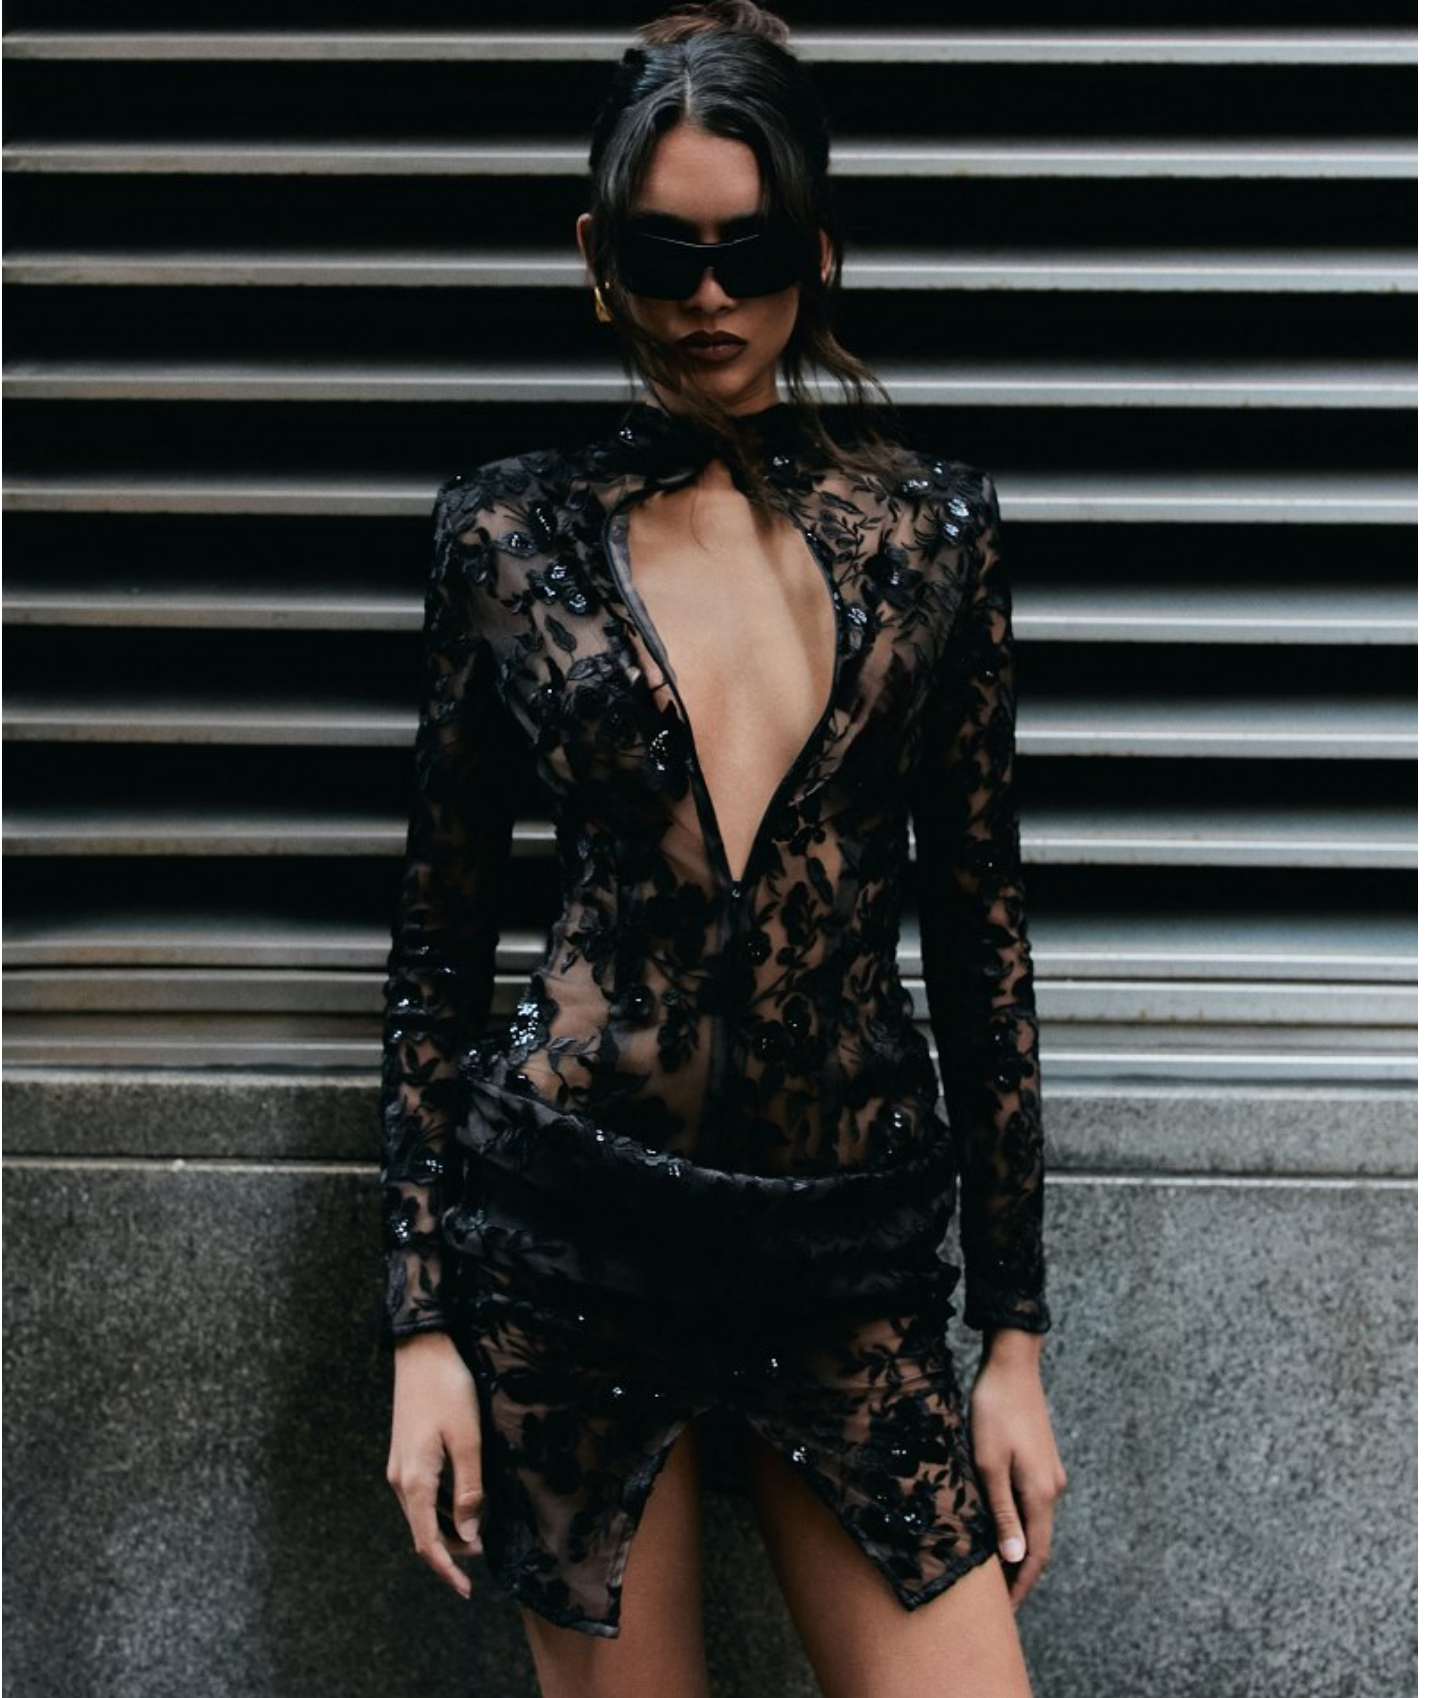

BOSS MODELS

CAPE TOWN

SUMMER THOMPSON

Height: 178cm Bust: 79cm Waist: 58cm Hips: 86cm Shoe: 7 UK Hair: Brown Eyes: Brown