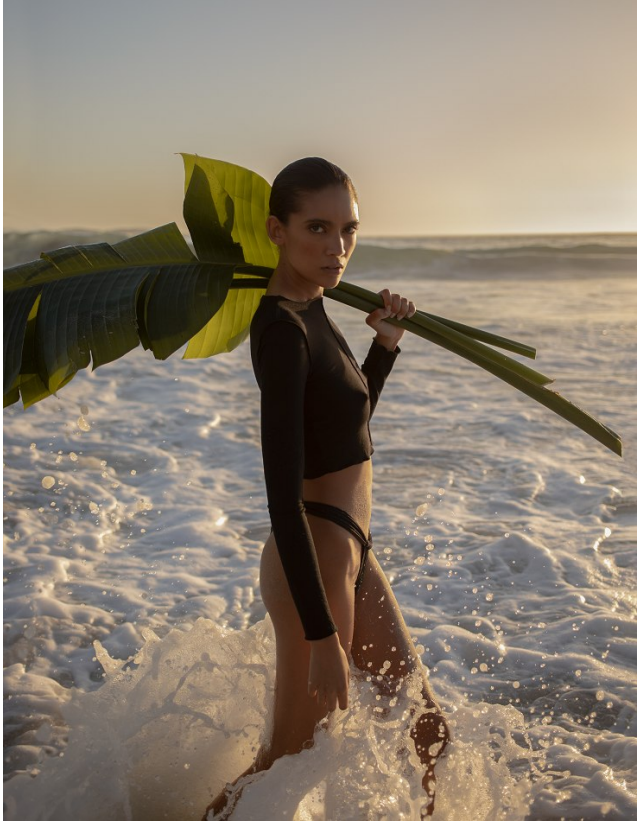

BOSS MODELS

CAPE TOWN

SUMMER THOMPSON

Height: 178cm Bust: 79cm Waist: 58cm Hips: 86cm Shoe: 7 UK Hair: Brown Eyes: Brown