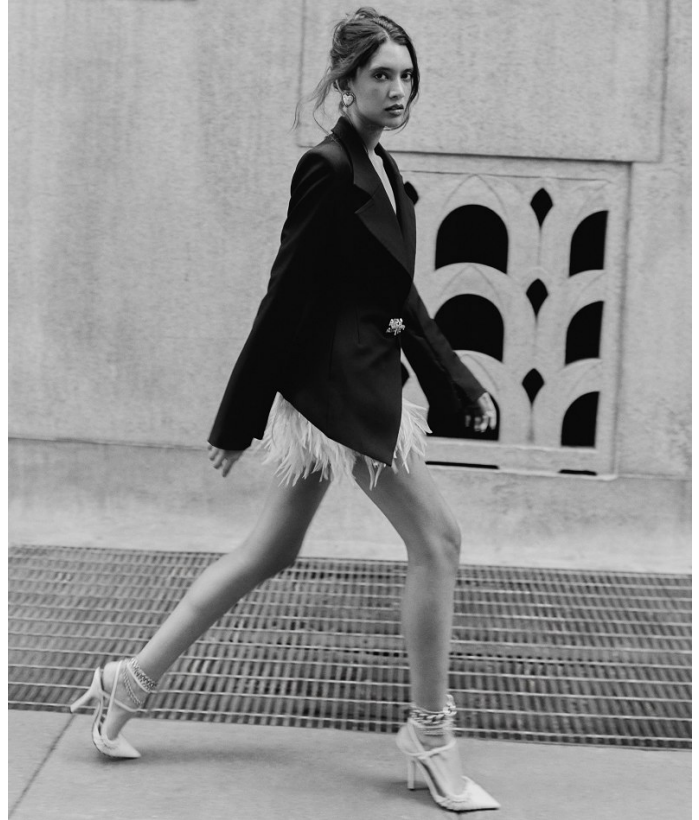

BOSS MODELS

CAPE TOWN

SUMMER THOMPSON

Height: 178cm Bust: 79cm Waist: 58cm Hips: 86cm Shoe: 7 UK Hair: Brown Eyes: Brown

BOSS MODELS

CAPE TOWN

SUMMER THOMPSON

Height: 178cm Bust: 79cm Waist: 58cm Hips: 86cm Shoe: 7 UK Hair: Brown Eyes: Brown

BOSS MODELS

CAPE TOWN

SUMMER THOMPSON

Height: 178cm Bust: 79cm Waist: 58cm Hips: 86cm Shoe: 7 UK Hair: Brown Eyes: Brown

BOSS MODELS

CAPE TOWN

Chloé

SUMMER THOMPSON