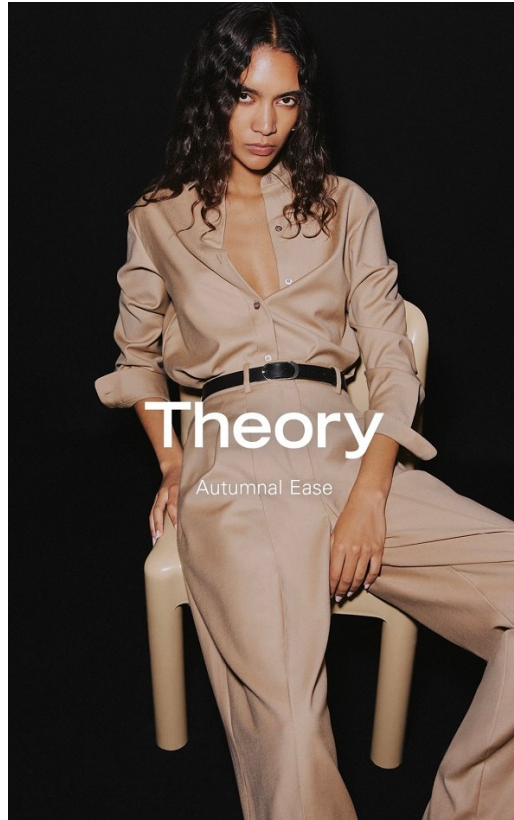

BOSS MODELS

CAPE TOWN

SUMMER THOMPSON

Height: 178cm Bust: 79cm Waist: 58cm Hips: 86cm Shoe: 7 UK Hair: Brown Eyes: Brown

BOSS MODELS

CAPE TOWN

SUMMER THOMPSON

Height: 178cm Bust: 79cm Waist: 58cm Hips: 86cm Shoe: 7 UK Hair: Brown Eyes: Brown