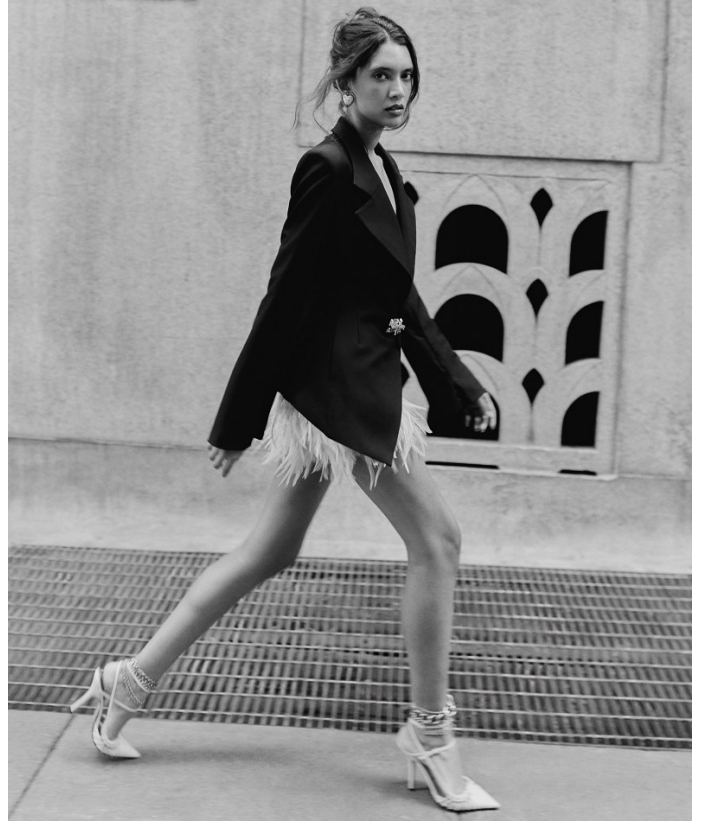

BOSS MODELS

CAPE TOWN

SUMMER THOMPSON

Height: 178cm Bust: 79cm Waist: 58cm Hips: 86cm Shoe: 7 UK Hair: Brown Eyes: Brown

BOSS MODELS

CAPE TOWN

SUMMER THOMPSON

Height: 178cm Bust: 79cm Waist: 58cm Hips: 86cm Shoe: 7 UK Hair: Brown Eyes: Brown

BOSS MODELS

CAPE TOWN

SUMMER THOMPSON

Height: 178cm Bust: 79cm Waist: 58cm Hips: 86cm Shoe: 7 UK Hair: Brown Eyes: Brown

BOSS MODELS

CAPE TOWN

Chloé

SUMMER THOMPSON