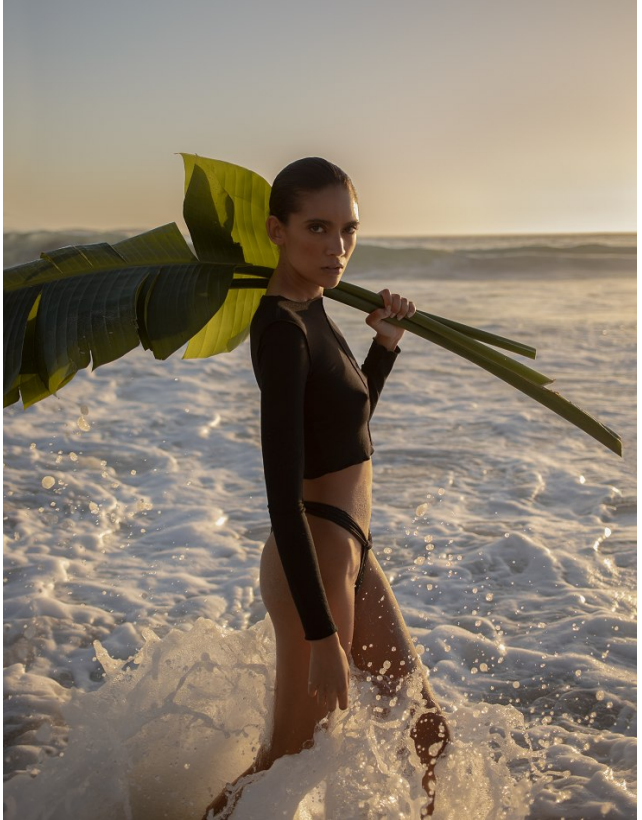

BOSS MODELS

CAPE TOWN

SUMMER THOMPSON

Height: 178cm Bust: 79cm Waist: 58cm Hips: 86cm Shoe: 7 UK Hair: Brown Eyes: Brown