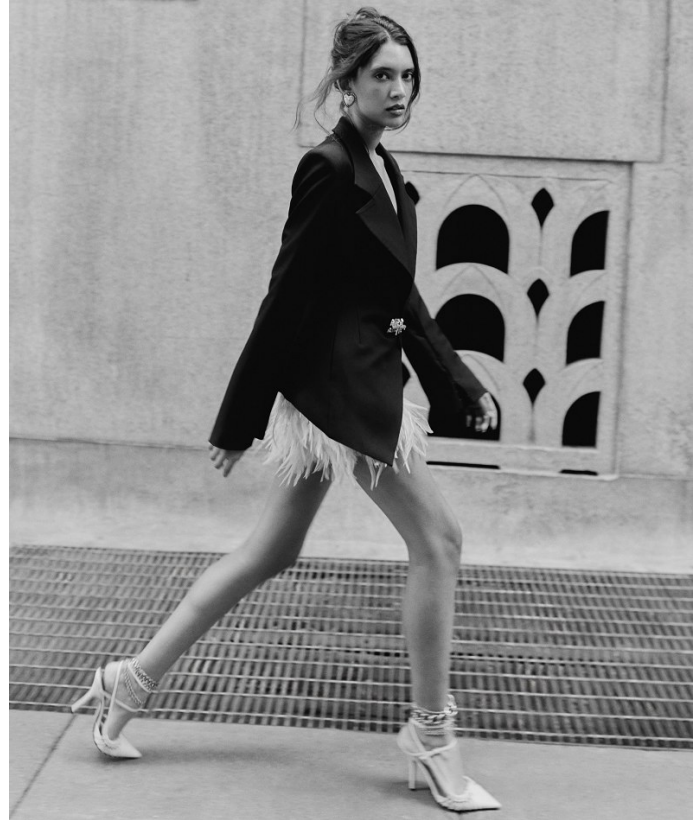

BOSS MODELS

CAPE TOWN

SUMMER THOMPSON

Height: 178cm Bust: 79cm Waist: 58cm Hips: 86cm Shoe: 7 UK Hair: Brown Eyes: Brown

BOSS MODELS

CAPE TOWN

SUMMER THOMPSON

Height: 178cm Bust: 79cm Waist: 58cm Hips: 86cm Shoe: 7 UK Hair: Brown Eyes: Brown

BOSS MODELS

CAPE TOWN

SUMMER THOMPSON

Height: 178cm Bust: 79cm Waist: 58cm Hips: 86cm Shoe: 7 UK Hair: Brown Eyes: Brown

BOSS MODELS

CAPE TOWN

Chloé

SUMMER THOMPSON