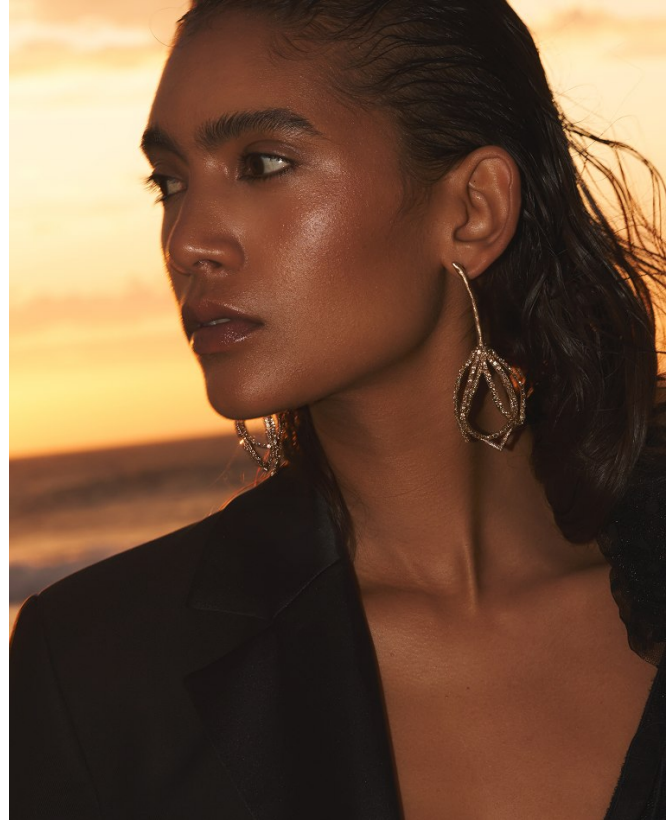

BOSS MODELS

CAPE TOWN

SUMMER THOMPSON

Height: 178cm Bust: 79cm Waist: 58cm Hips: 86cm Shoe: 7 UK Hair: Brown Eyes: Brown