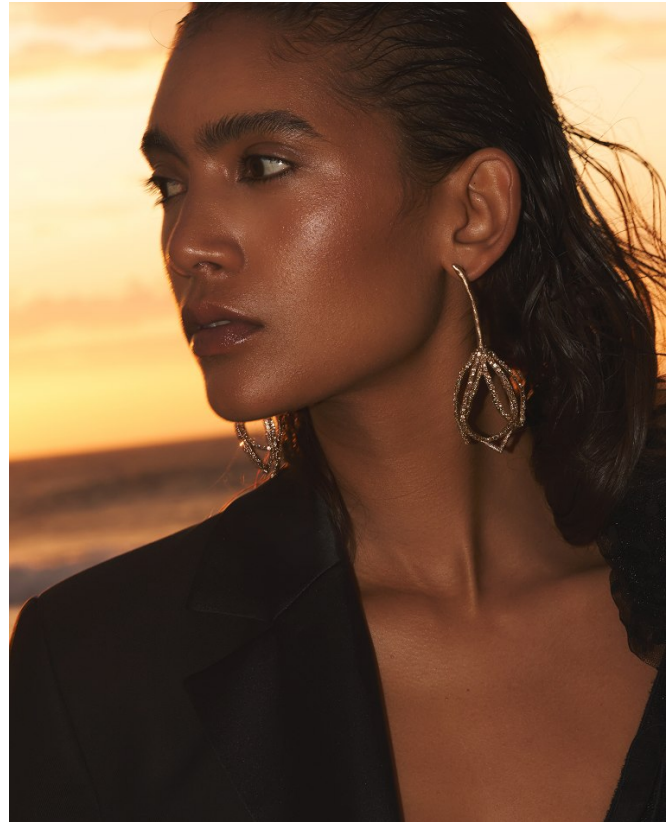

BOSS MODELS

CAPE TOWN

SUMMER THOMPSON

Height: 178cm Bust: 79cm Waist: 58cm Hips: 86cm Shoe: 7 UK Hair: Brown Eyes: Brown