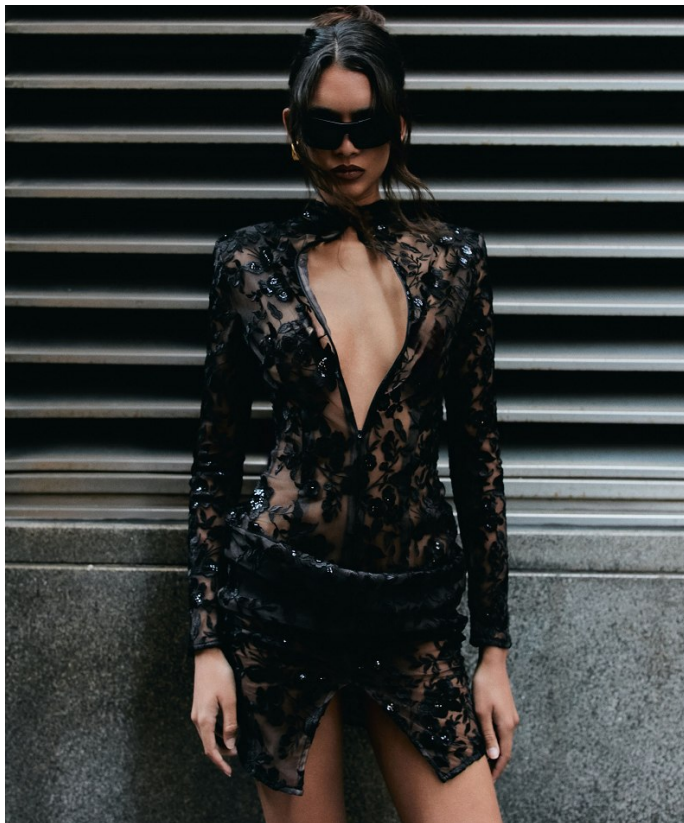

BOSS MODELS

CAPE TOWN

SUMMER THOMPSON

Height: 178cm Bust: 79cm Waist: 58cm Hips: 86cm Shoe: 7 UK Hair: Brown Eyes: Brown

BOSS MODELS

CAPE TOWN

SUMMER THOMPSON

Height: 178cm Bust: 79cm Waist: 58cm Hips: 86cm Shoe: 7 UK Hair: Brown Eyes: Brown

BOSS MODELS

CAPE TOWN

SUMMER THOMPSON

Height: 178cm Bust: 79cm Waist: 58cm Hips: 86cm Shoe: 7 UK Hair: Brown Eyes: Brown

BOSS MODELS

CAPE TOWN

Chloé

SUMMER THOMPSON