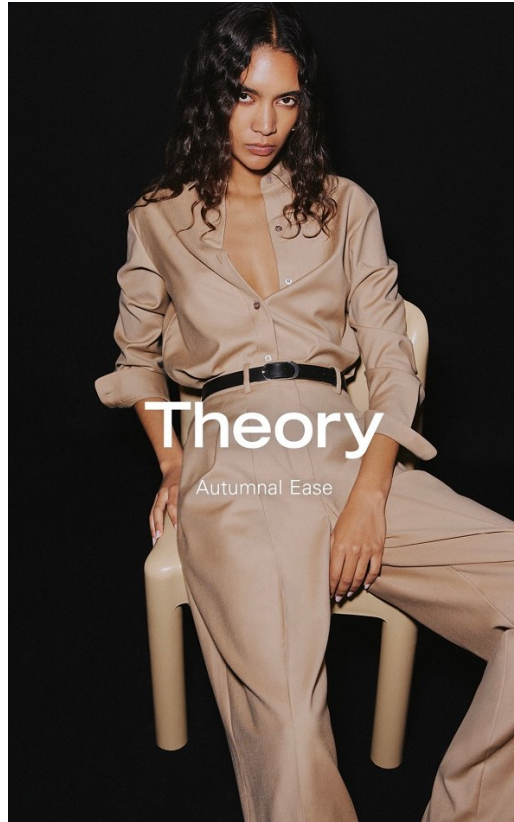

BOSS MODELS

CAPE TOWN

SUMMER THOMPSON

Height: 178cm Bust: 79cm Waist: 58cm Hips: 86cm Shoe: 7 UK Hair: Brown Eyes: Brown

BOSS MODELS

CAPE TOWN

SUMMER THOMPSON

Height: 178cm Bust: 79cm Waist: 58cm Hips: 86cm Shoe: 7 UK Hair: Brown Eyes: Brown