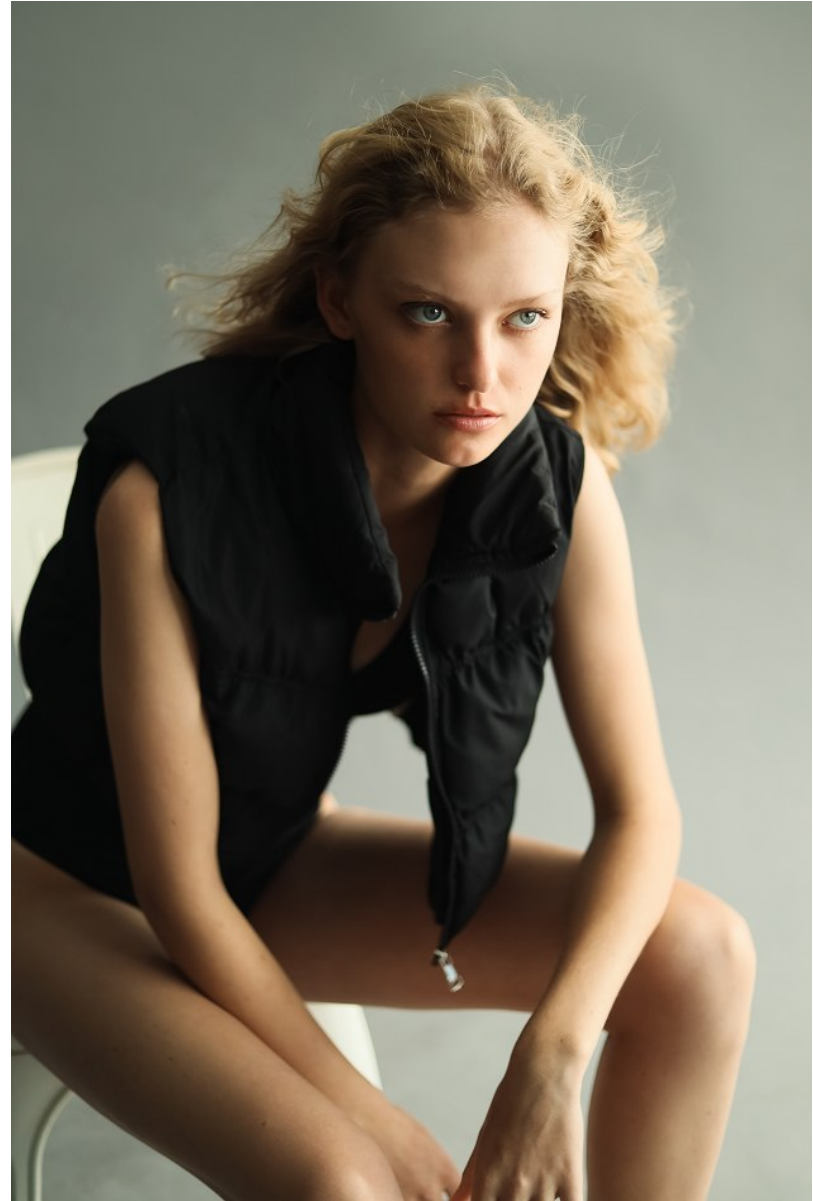

BOSS MODELS

CAPE TOWN

DANICA ETHERIDGE

Height: 182cm Bust: 85cm Waist: 65cm Hips: 92cm Shoe: 7 UK Hair: Blonde Eyes: Blue

BOSS MODELS

CAPE TOWN

DANICA ETHERIDGE

Height: 182cm Bust: 85cm Waist: 65cm Hips: 92cm Shoe: 7 UK Hair: Blonde Eyes: Blue