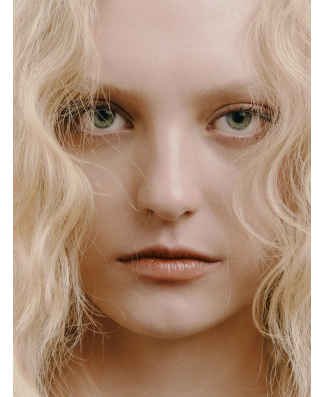

BOSS MODELS

CAPE TOWN

DANICA ETHERIDGE

Height: 182cm Bust: 85cm Waist: 65cm Hips: 92cm Shoe: 7 UK Hair: Blonde Eyes: Blue

BOSS MODELS

CAPE TOWN

DANICA ETHERIDGE

Height: 182cm Bust: 85cm Waist: 65cm Hips: 92cm Shoe: 7 UK Hair: Blonde Eyes: Blue