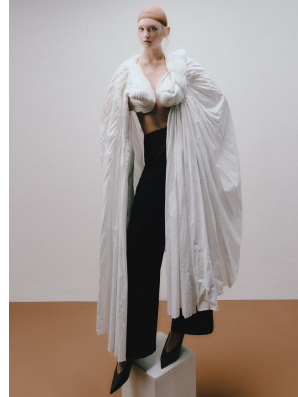

BOSS MODELS

CAPE TOWN

DANICA ETHERIDGE

Height: 182cm Bust: 85cm Waist: 65cm Hips: 92cm Shoe: 7 UK Hair: Blonde Eyes: Blue

BOSS MODELS

CAPE TOWN

DANICA ETHERIDGE

Height: 182cm Bust: 85cm Waist: 65cm Hips: 92cm Shoe: 7 UK Hair: Blonde Eyes: Blue