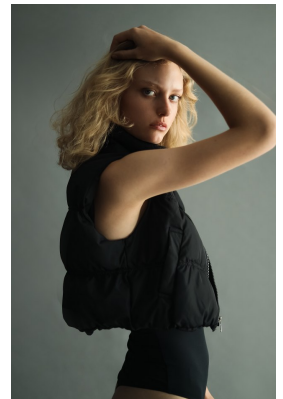

BOSS MODELS

CAPE TOWN

DANICA ETHERIDGE

Height: 182cm Bust: 85cm Waist: 65cm Hips: 92cm Shoe: 7 UK Hair: Blonde Eyes: Blue

BOSS MODELS

CAPE TOWN

DANICA ETHERIDGE

Height: 182cm Bust: 85cm Waist: 65cm Hips: 92cm Shoe: 7 UK Hair: Blonde Eyes: Blue