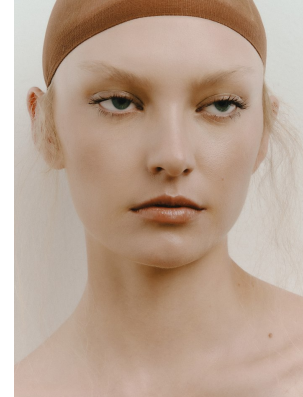

BOSS MODELS

CAPE TOWN

DANICA ETHERIDGE

Height: 182cm Bust: 85cm Waist: 65cm Hips: 92cm Shoe: 7 UK Hair: Blonde Eyes: Blue

BOSS MODELS

CAPE TOWN

DANICA ETHERIDGE

Height: 182cm Bust: 85cm Waist: 65cm Hips: 92cm Shoe: 7 UK Hair: Blonde Eyes: Blue