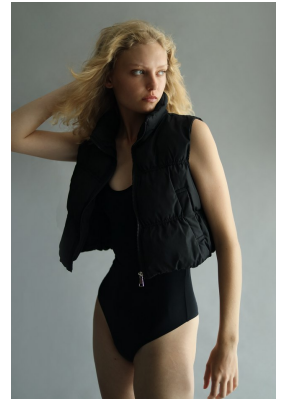

BOSS MODELS

CAPE TOWN

DANICA ETHERIDGE

Height: 182cm Bust: 85cm Waist: 65cm Hips: 92cm Shoe: 7 UK Hair: Blonde Eyes: Blue

BOSS MODELS

CAPE TOWN

DANICA ETHERIDGE

Height: 182cm Bust: 85cm Waist: 65cm Hips: 92cm Shoe: 7 UK Hair: Blonde Eyes: Blue