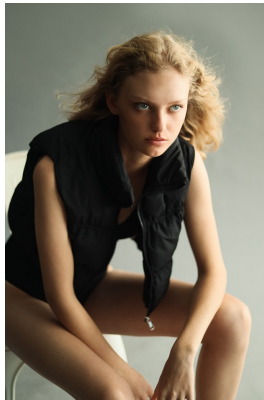

BOSS MODELS

CAPE TOWN

DANICA ETHERIDGE

Height: 182cm Bust: 85cm Waist: 65cm Hips: 92cm Shoe: 7 UK Hair: Blonde Eyes: Blue

BOSS MODELS

CAPE TOWN

DANICA ETHERIDGE

Height: 182cm Bust: 85cm Waist: 65cm Hips: 92cm Shoe: 7 UK Hair: Blonde Eyes: Blue