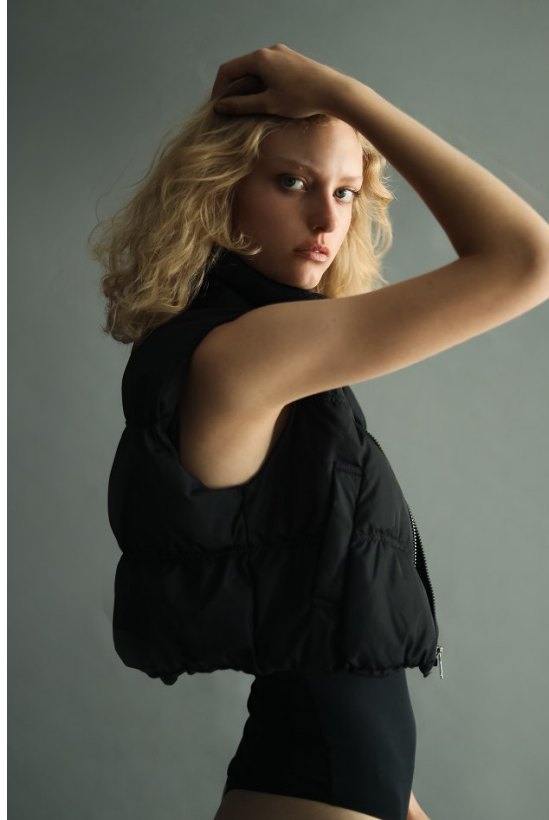

# BOSS MODELS

CAPE TOWN

**DANICA ETHERIDGE**

Height: 182cm Bust: 85cm Waist: 65cm Hips: 92cm Shoe: 7 UK Hair: Blonde Eyes: Blue

# BOSS MODELS

CAPE TOWN

DANICA ETHERIDGE

Height: 182cm Bust: 85cm Waist: 65cm Hips: 92cm Shoe: 7 UK Hair: Blonde Eyes: Blue