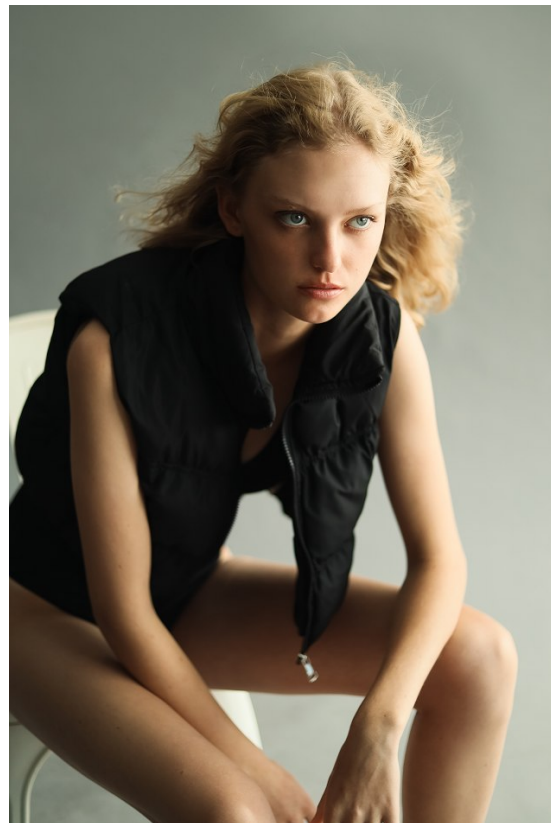

# BOSS MODELS

CAPE TOWN

**DANICA ETHERIDGE**

Height: 182cm Bust: 85cm Waist: 65cm Hips: 92cm Shoe: 7 UK Hair: Blonde Eyes: Blue

# BOSS MODELS

CAPE TOWN

DANICA ETHERIDGE

Height: 182cm Bust: 85cm Waist: 65cm Hips: 92cm Shoe: 7 UK Hair: Blonde Eyes: Blue