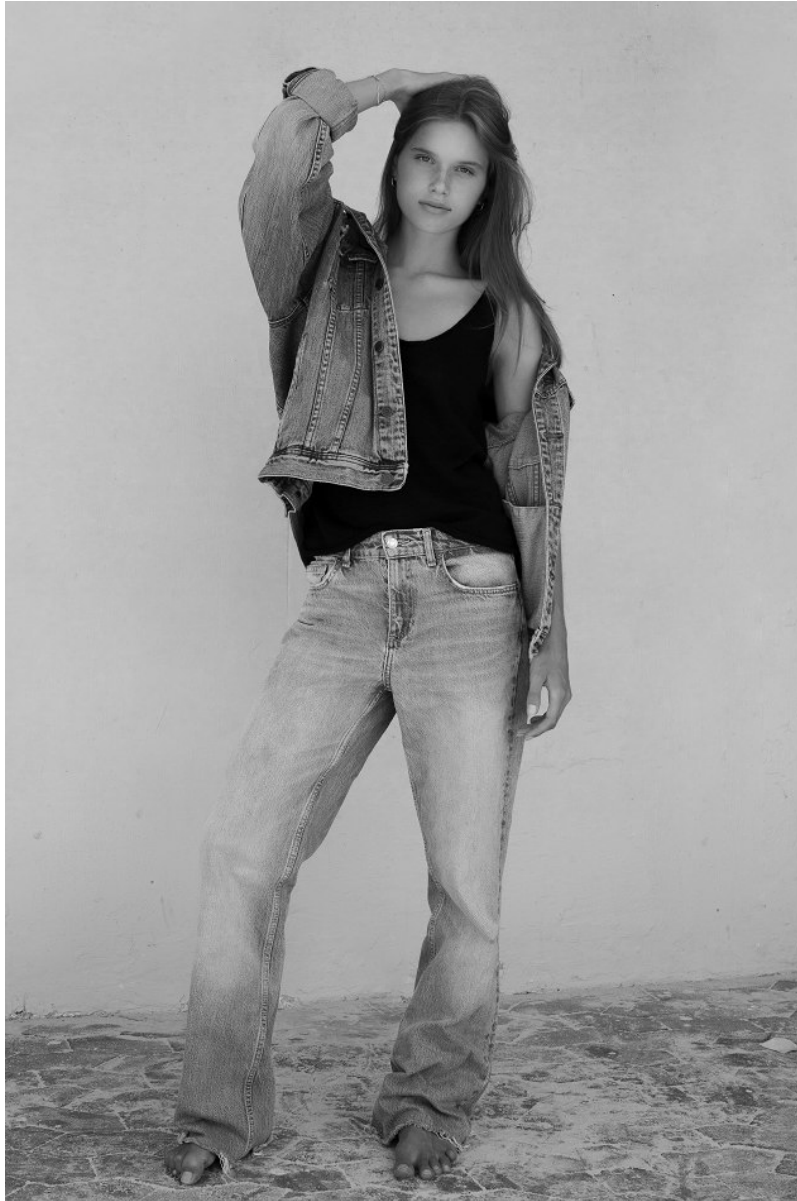

# BOSS MODELS

CAPE TOWN

SARAH BRUWER

Height: 172cm Bust: 78cm Waist: 66cm Hips: 87cm Shoe: 6 UK Hair: Dirty Blonde Eyes: Brown