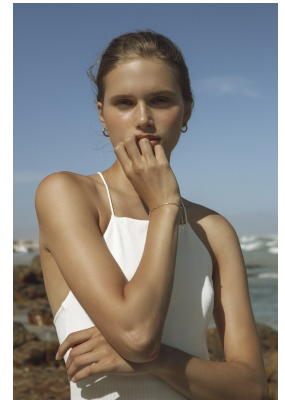

BOSS MODELS

CAPE TOWN

SARAH BRUWER

Height: 172cm Bust: 78cm Waist: 66cm Hips: 87cm Shoe: 6 UK Hair: Dirty Blonde Eyes: Brown