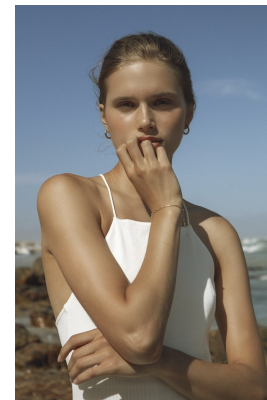

BOSS MODELS

CAPE TOWN

SARAH BRUWER

Height: 172cm Bust: 78cm Waist: 66cm Hips: 87cm Shoe: 6 UK Hair: Dirty Blonde Eyes: Brown