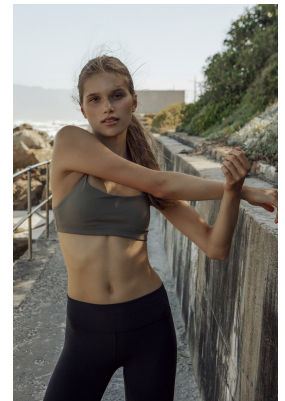

BOSS MODELS

CAPE TOWN

SARAH BRUWER

Height: 172cm Bust: 78cm Waist: 66cm Hips: 87cm Shoe: 6 UK Hair: Dirty Blonde Eyes: Brown