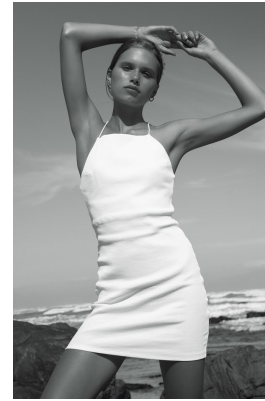

BOSS MODELS

CAPE TOWN

SARAH BRUWER

Height: 172cm Bust: 78cm Waist: 66cm Hips: 87cm Shoe: 6 UK Hair: Dirty Blonde Eyes: Brown